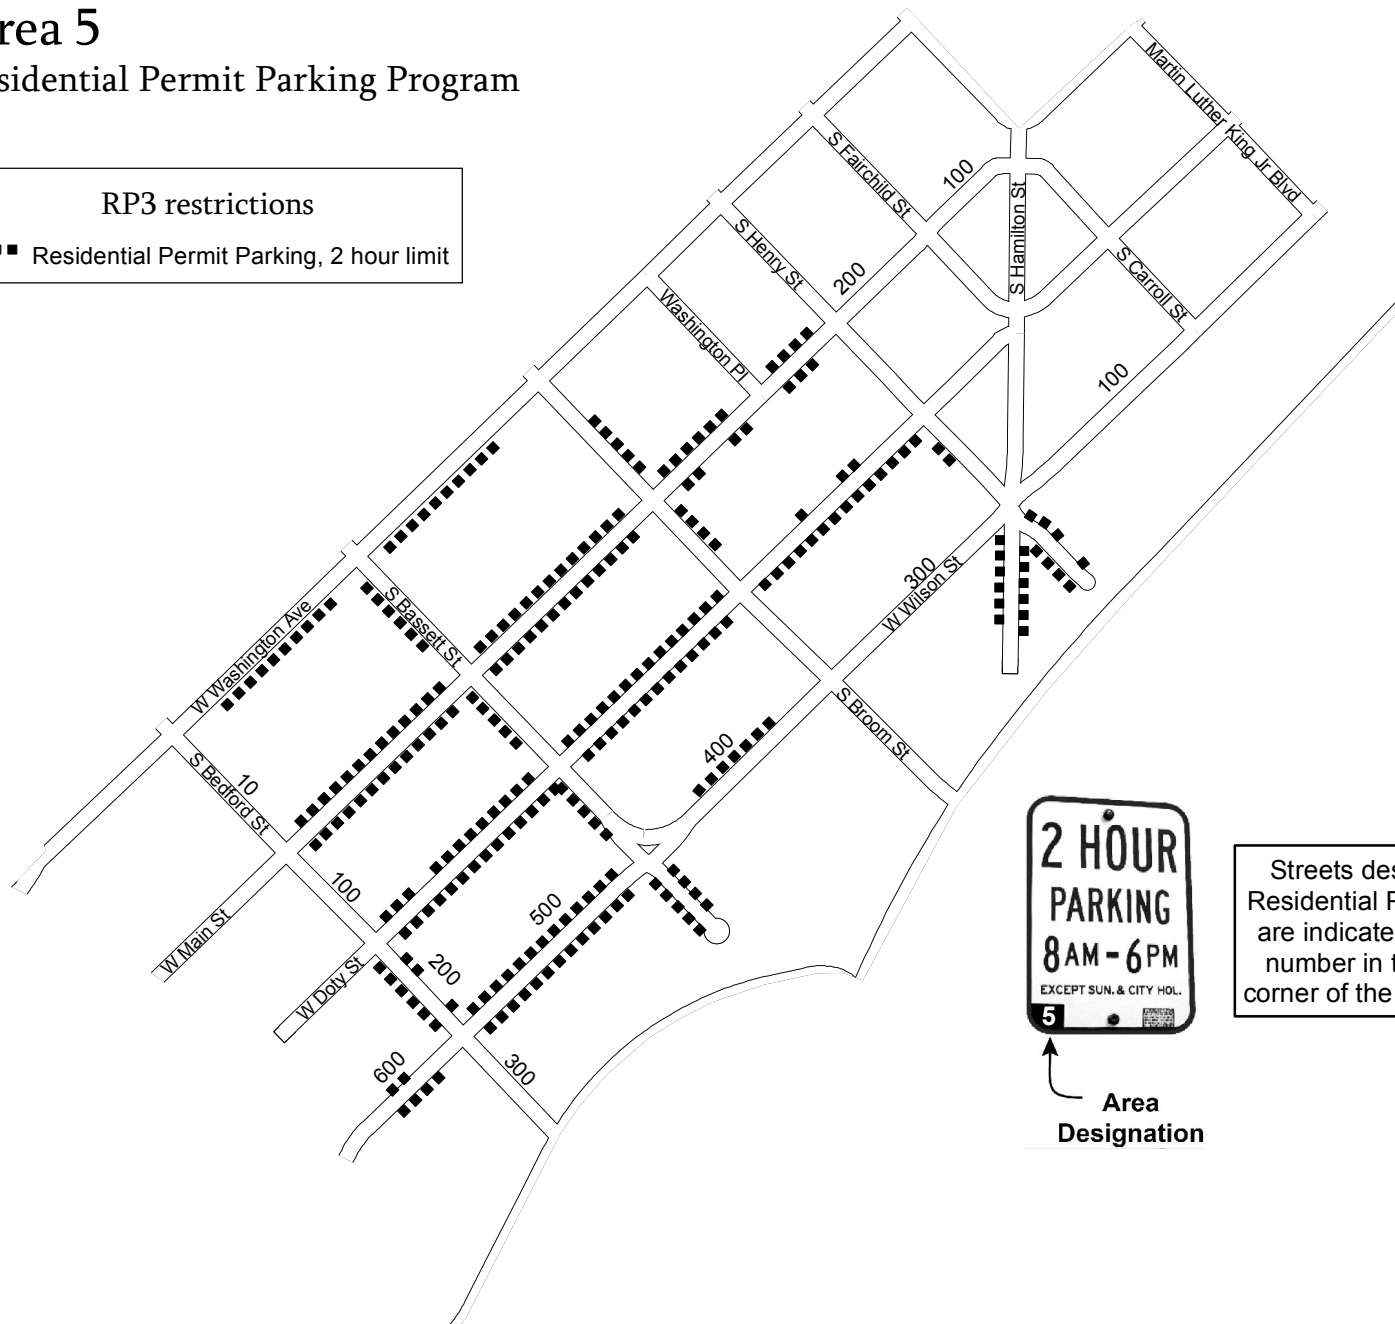

# Area 5

## Residential Permit Parking Program

**RP3 restrictions**  
 ■■■■ Residential Permit Parking, 2 hour limit

Streets designated for Residential Permit Parking are indicated by the area number in the lower left corner of the parking signs.

Area Designation

0 200 Feet

Map date: 7/17/2017

**IMPORTANT:** RP3 permit applies only when no other restrictions are in effect. Only blocks where RP3 parking is permitted are shown on this map. Additional restrictions exist that are not shown on this map. Parkers must comply with all posted parking restrictions. Parkers must verify parking restrictions by looking at street signs on the block where they wish to park. This map is provided for informational purposes only and should not be used to determine RP3 eligibility. For restriction and eligibility information visit [www.cityofmadison.com/parking-utility](http://www.cityofmadison.com/parking-utility).