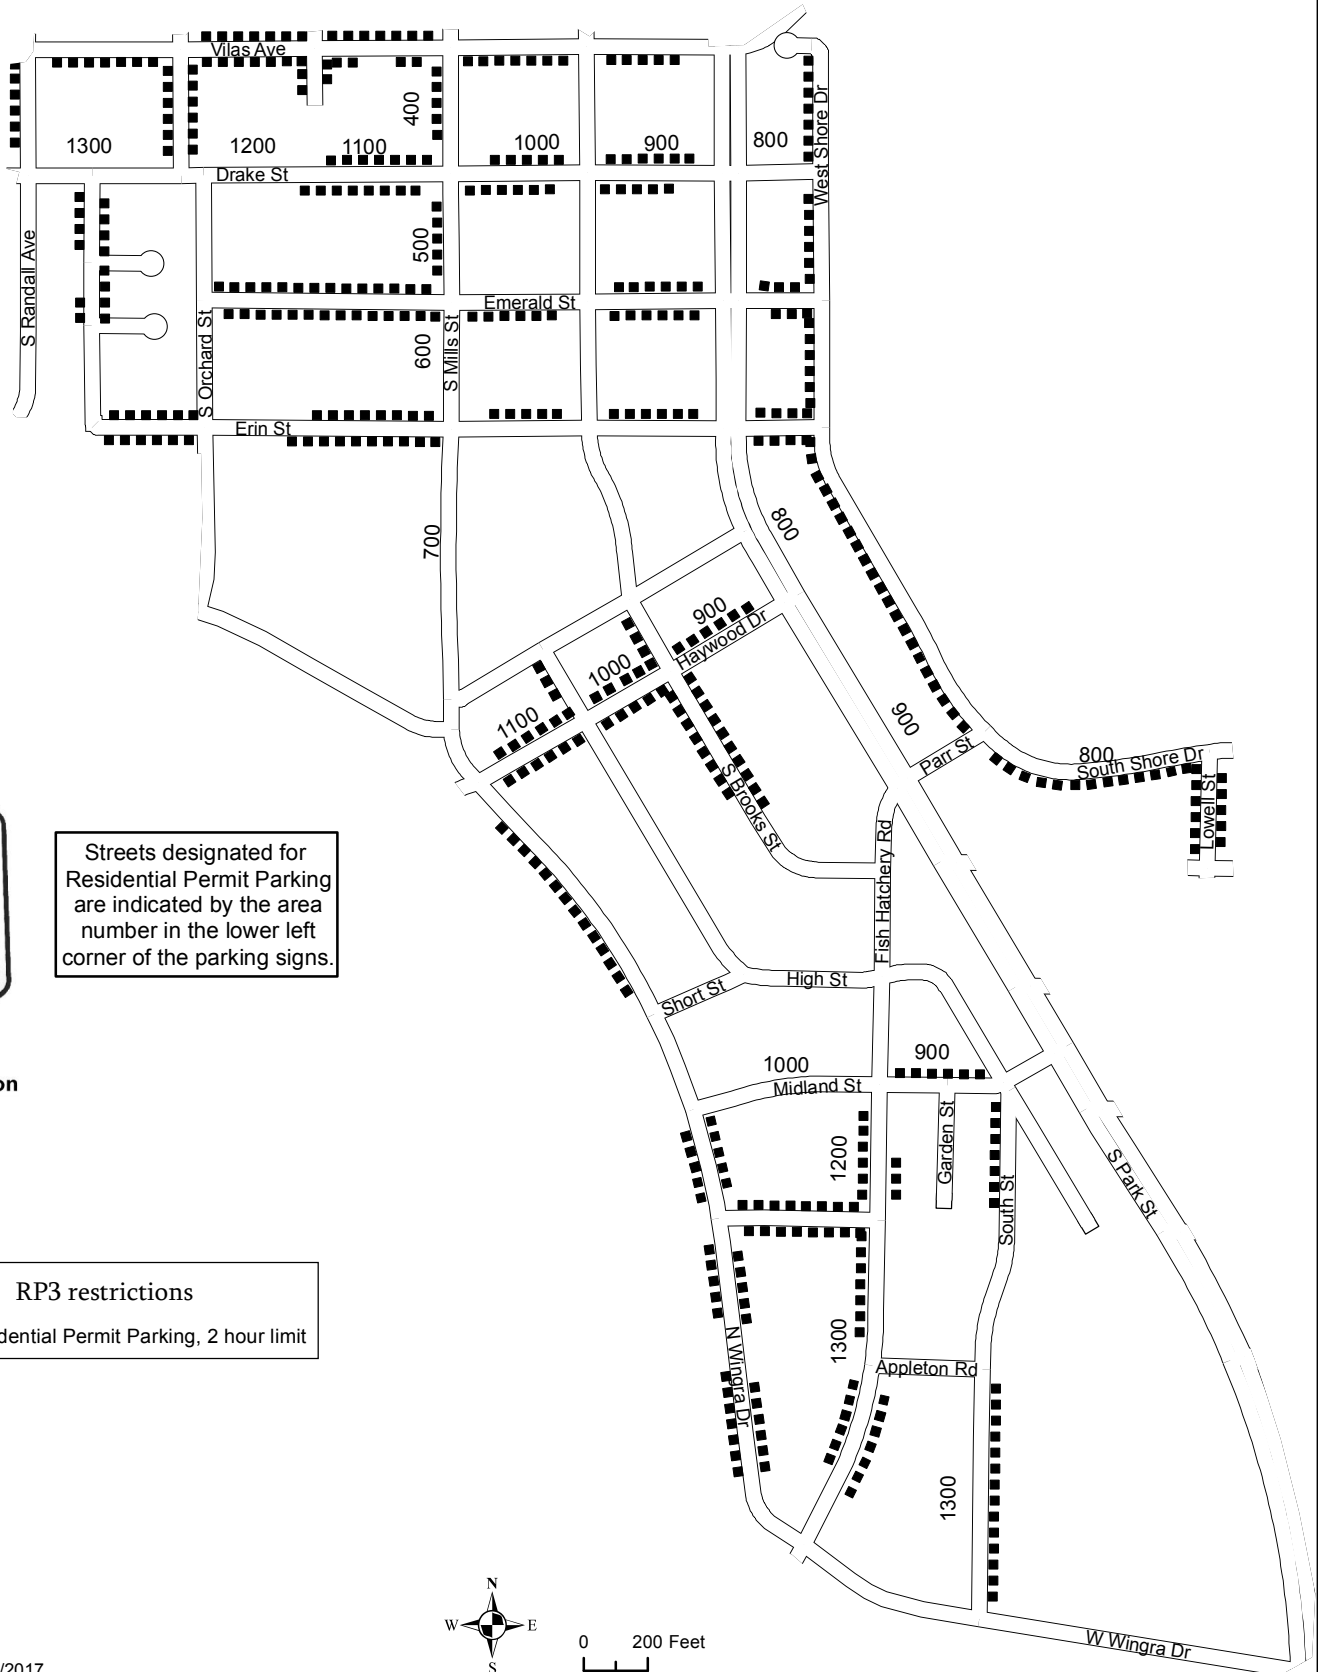

# Area 7

## Residential Permit Parking Program

Area Designation

Streets designated for Residential Permit Parking are indicated by the area number in the lower left corner of the parking signs.

RP3 restrictions

--- Residential Permit Parking, 2 hour limit

0 200 Feet

Map date: 7/17/2017

**IMPORTANT:** RP3 permit applies only when no other restrictions are in effect. Only blocks where RP3 parking is permitted are shown on this map. Additional restrictions exist that are not shown on this map. Parkers must comply with all posted parking restrictions. Parkers must verify parking restrictions by looking at street signs on the block where they wish to park. This map is provided for informational purposes only and should not be used to determine RP3 eligibility. For restriction and eligibility information visit [www.cityofmadison.com/parking-utility](http://www.cityofmadison.com/parking-utility).