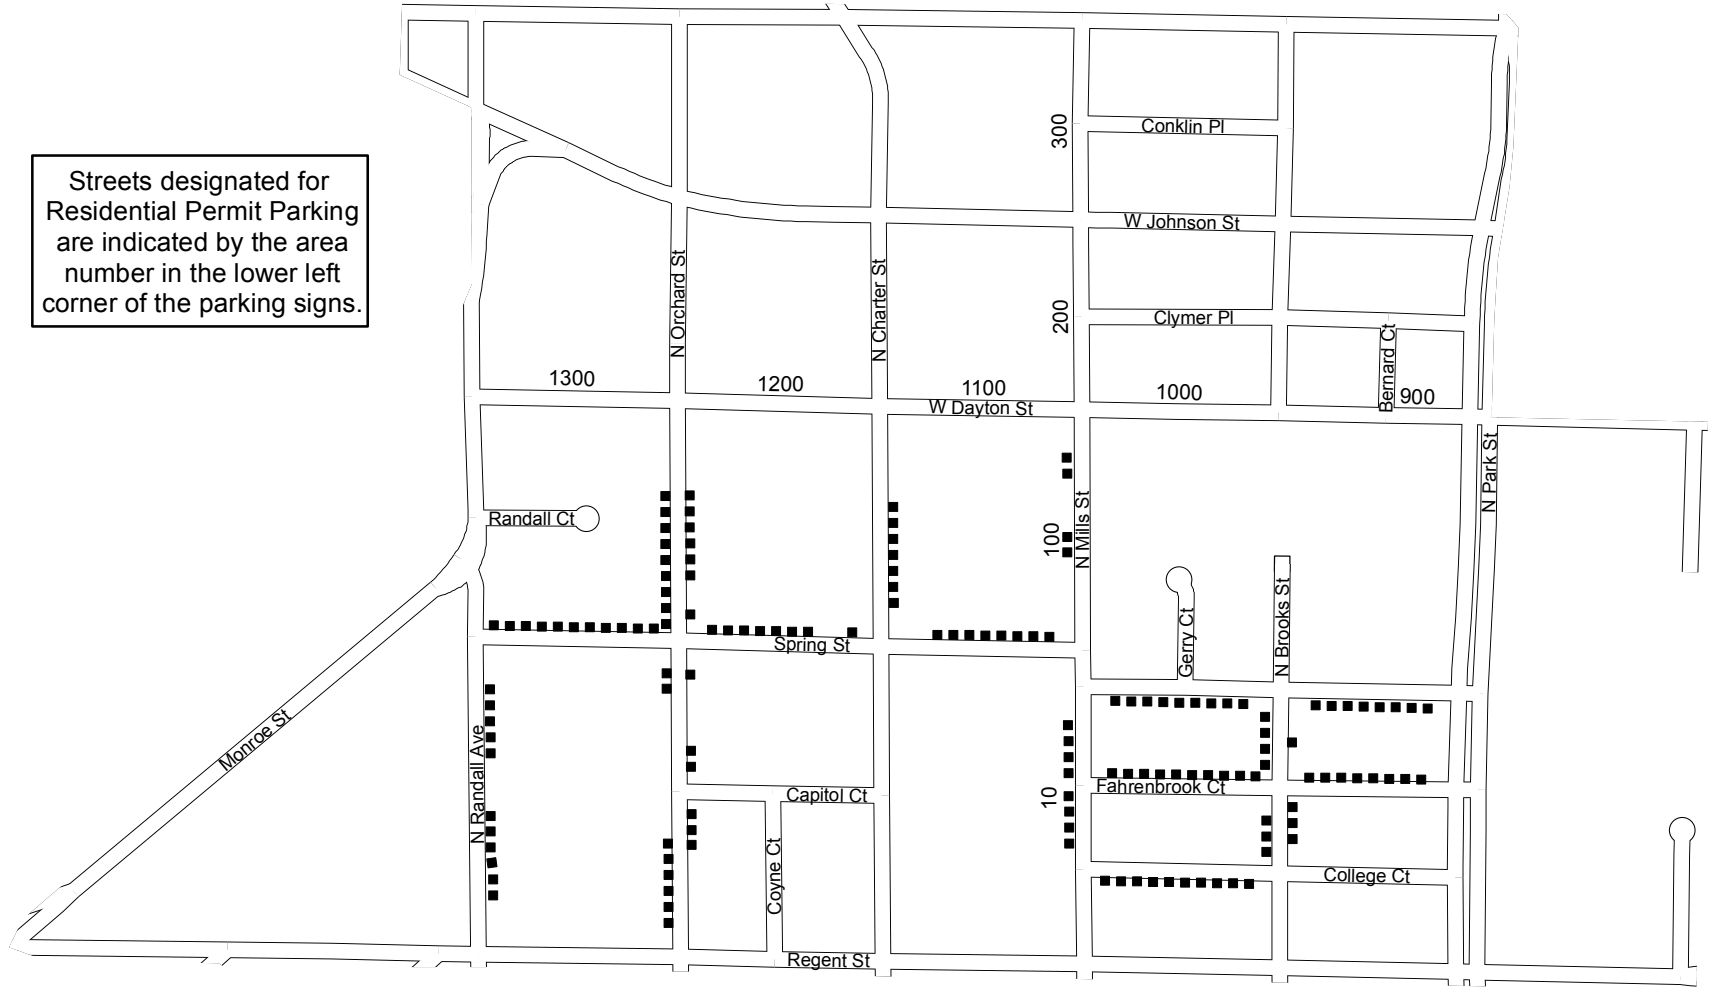

# Area 9

## Residential Permit Parking Program

RP3 restrictions  
 ■■■ Residential Permit Parking, 2 hour limit

Area Designation

Streets designated for Residential Permit Parking are indicated by the area number in the lower left corner of the parking signs.

0 200 Feet

Map date: 7/17/2017

**IMPORTANT:** RP3 permit applies only when no other restrictions are in effect. Only blocks where RP3 parking is permitted are shown on this map. Additional restrictions exist that are not shown on this map. Parkers must comply with all posted parking restrictions. Parkers must verify parking restrictions by looking at street signs on the block where they wish to park. This map is provided for informational purposes only and should not be used to determine RP3 eligibility. For restriction and eligibility information visit [www.cityofmadison.com/parking-utility](http://www.cityofmadison.com/parking-utility).