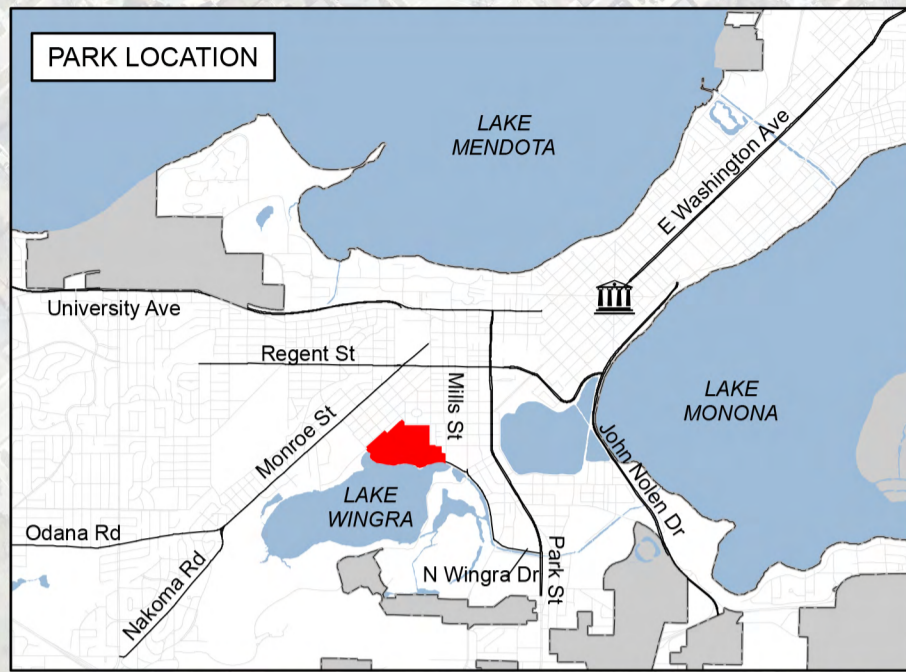

Vilas Park Drive Modifications

1602 Vilas Park Dr.
Madison, WI 53715

NOTE: No through access to park from west entrance when in a motor vehicle

No motorized vehicles allowed on Vilas Park Drive between Edgewood Avenue and main shelter parking lot

NOTE: You must turn left when exiting the main shelter parking lot

Vilas Park Drive access from N Wingra Dr via S Mills St and S Orchard St

Legend

- Park Boundary
- Trail
- Parking Lot
- Shelter
- Shared Bike/Vehicle Road