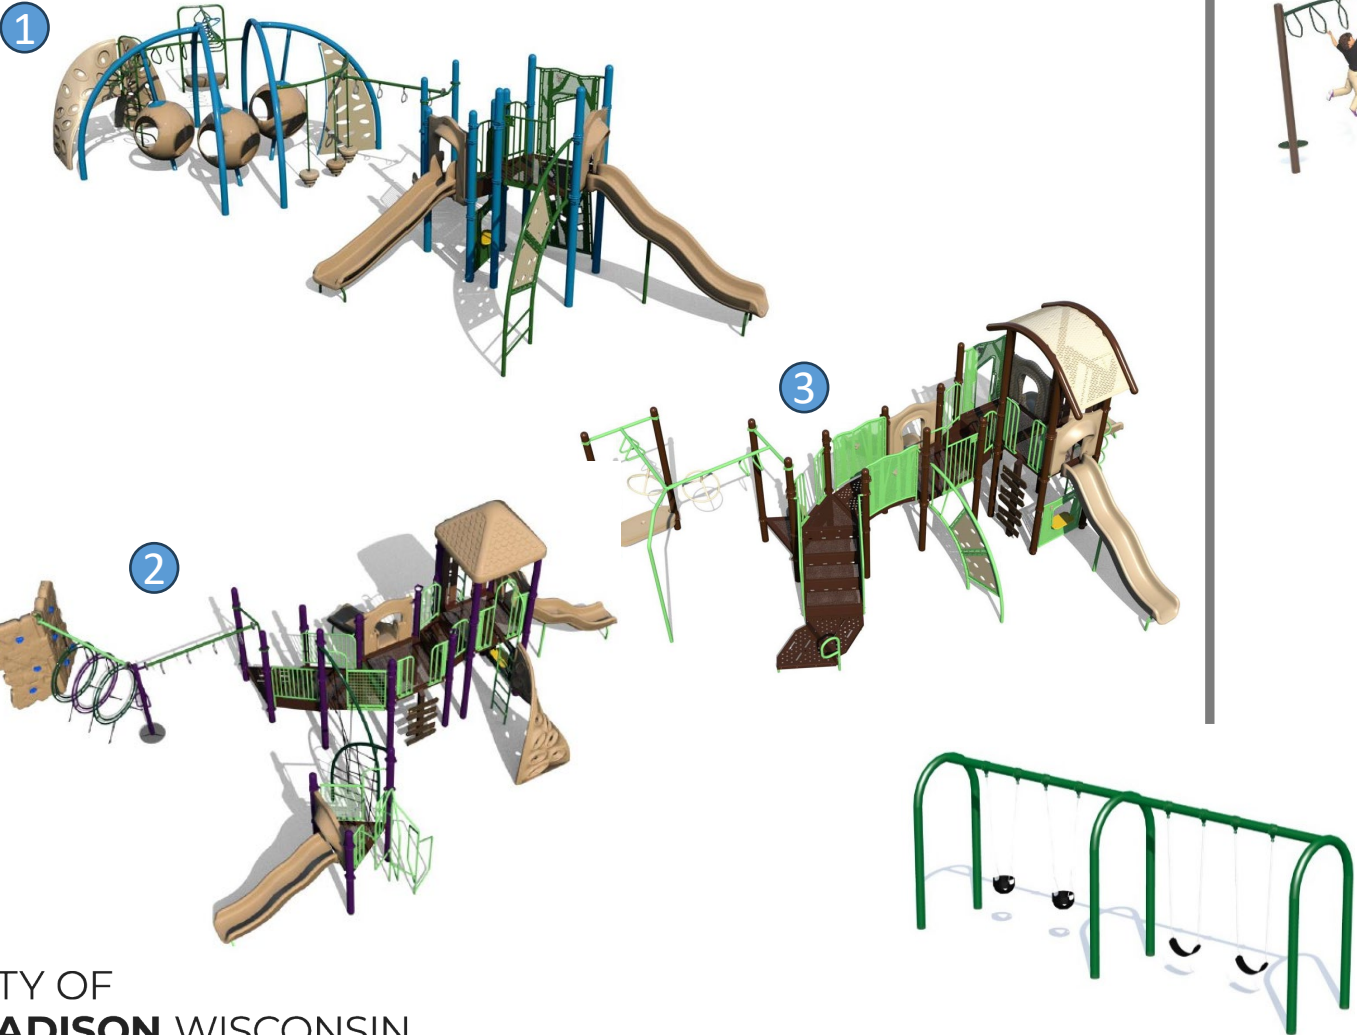

**MADISON
PARKS**

Heifetz Park Playground Replacement

HEIFETZ PARK – AGENDA

Discussion Items

- Existing Equipment
- Playground Options
- Surfacing Options
- Color Options
- Questions and Comments
- Next Steps

HEIFETZ PARK- EX. PLAYGROUND EQUIPMENT

HEIFETZ PARK- EXISTING

City of Madison Playground Options

Age Range: 5-12 Years Old

Company: Little Tykes

Company: Burke

City of Madison Playground Options Surfacing

City of Madison Playground Surfacing Options Comparison

Recycled Shredded Rubber	Engineered Wood Fiber Mulch
<ul style="list-style-type: none"> • Meets U.S. Access Board's ADA Accessibility Guidelines for Play Areas • Meets CPSC fall height requirements • Softer play surface material • Provides alternative use for recycled tires • Sandalwood/brown color-coated to reduce heat impact compared to non-coated black recycled rubber • Higher initial cost, lower maintenance cost • Needs to be topped off every 5 years depending on site conditions and use • Non-biodegradable • Thaws fast, playgrounds available throughout the year 	<ul style="list-style-type: none"> • Meets U.S. Access Board's ADA Accessibility Guidelines for Play Areas • Meets CPSC fall height requirements • Not as soft as recycled shredded rubber • Created by the City from fallen trees and limbs that would otherwise be chipped for mulch • More likely to get mold and mildew spores • Lower initial cost, higher maintenance cost • Needs to be topped off every 1 to 3 years depending on site conditions and use • Biodegrades • Thaws slowly, playground use limited during winter conditions

Waltham Park- Rubber

Dudgeon School Park- Wood

City of Madison Playground Options Colors

Post Colors

Railing Colors

If additional input is needed, staff will reach out to meeting attendees via email.

Construction is anticipated to begin in the fall of 2026. Specific dates will be posted on the project page when they are available.