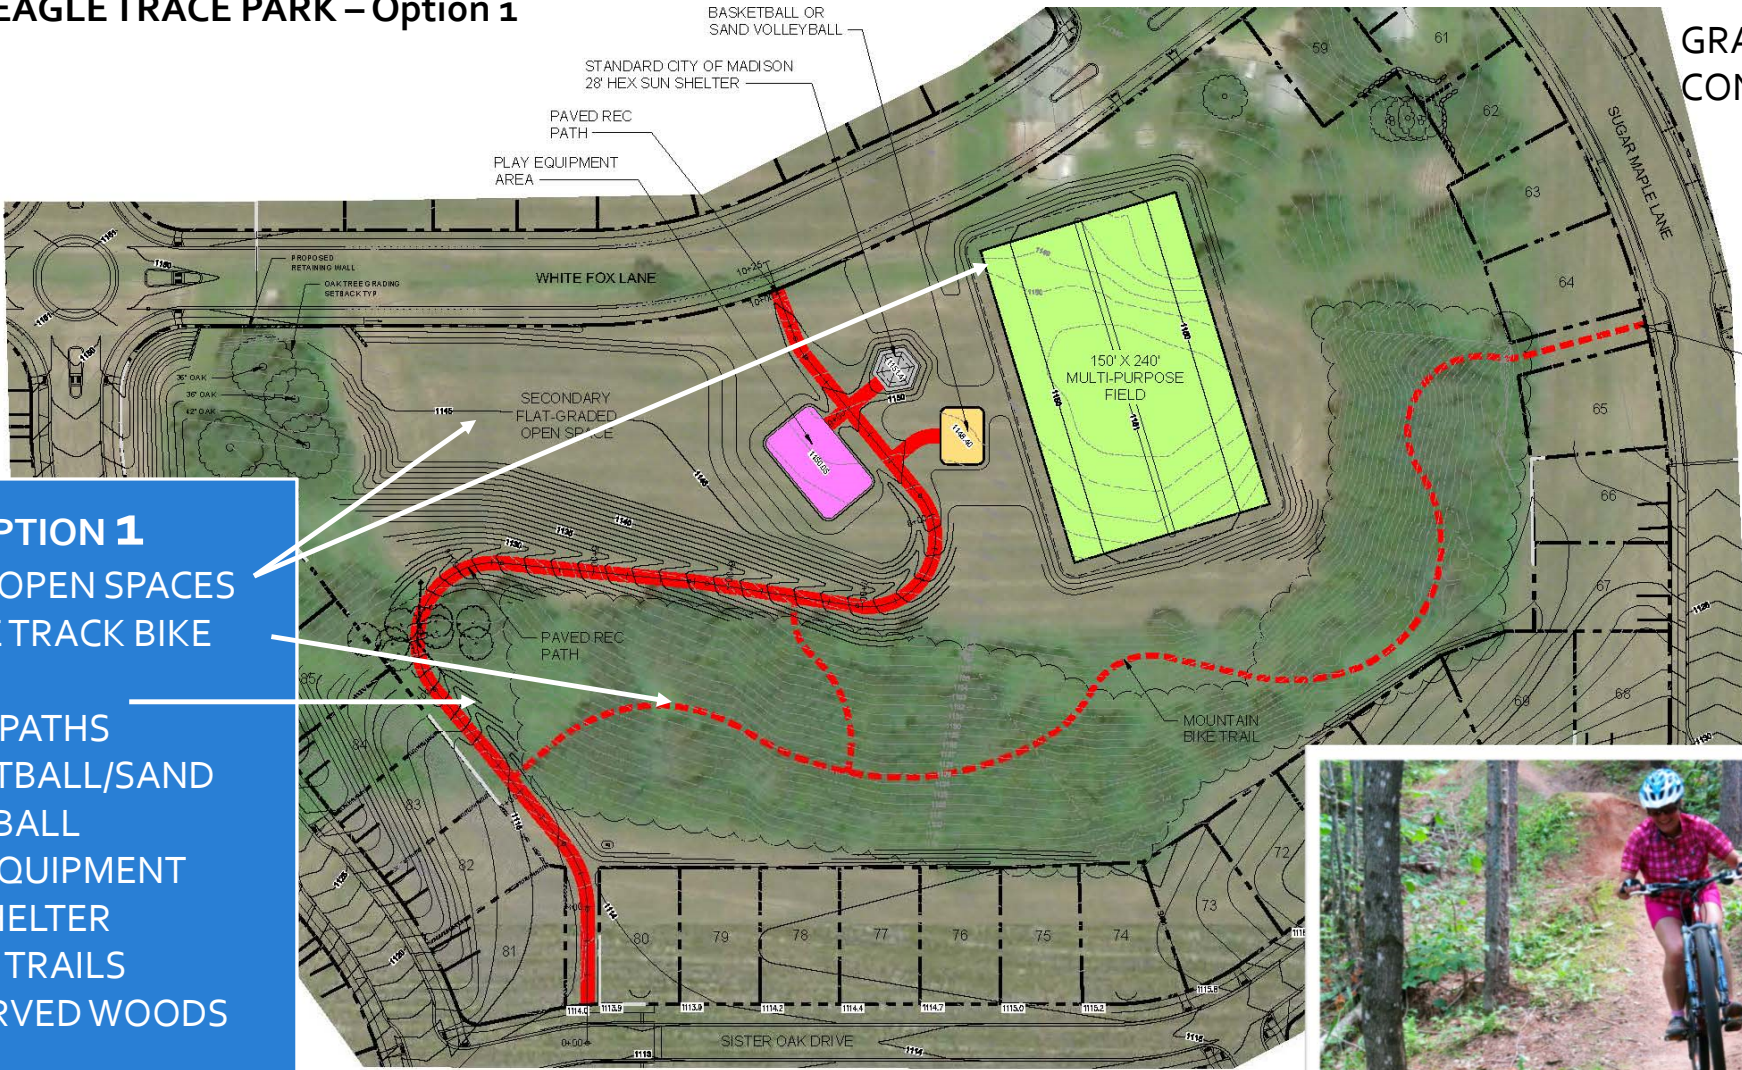

EAGLE TRACE PARK – Option 1

GRADING IS CONCEPTUAL

- OPTION 1**
- 2 FLAT OPEN SPACES
 - SINGLE TRACK BIKE TRAIL
 - PAVED PATHS
 - BASKETBALL/SAND VOLLEBALL
 - PLAY EQUIPMENT
 - SUN SHELTER
 - HIKING TRAILS
 - PRESERVED WOODS