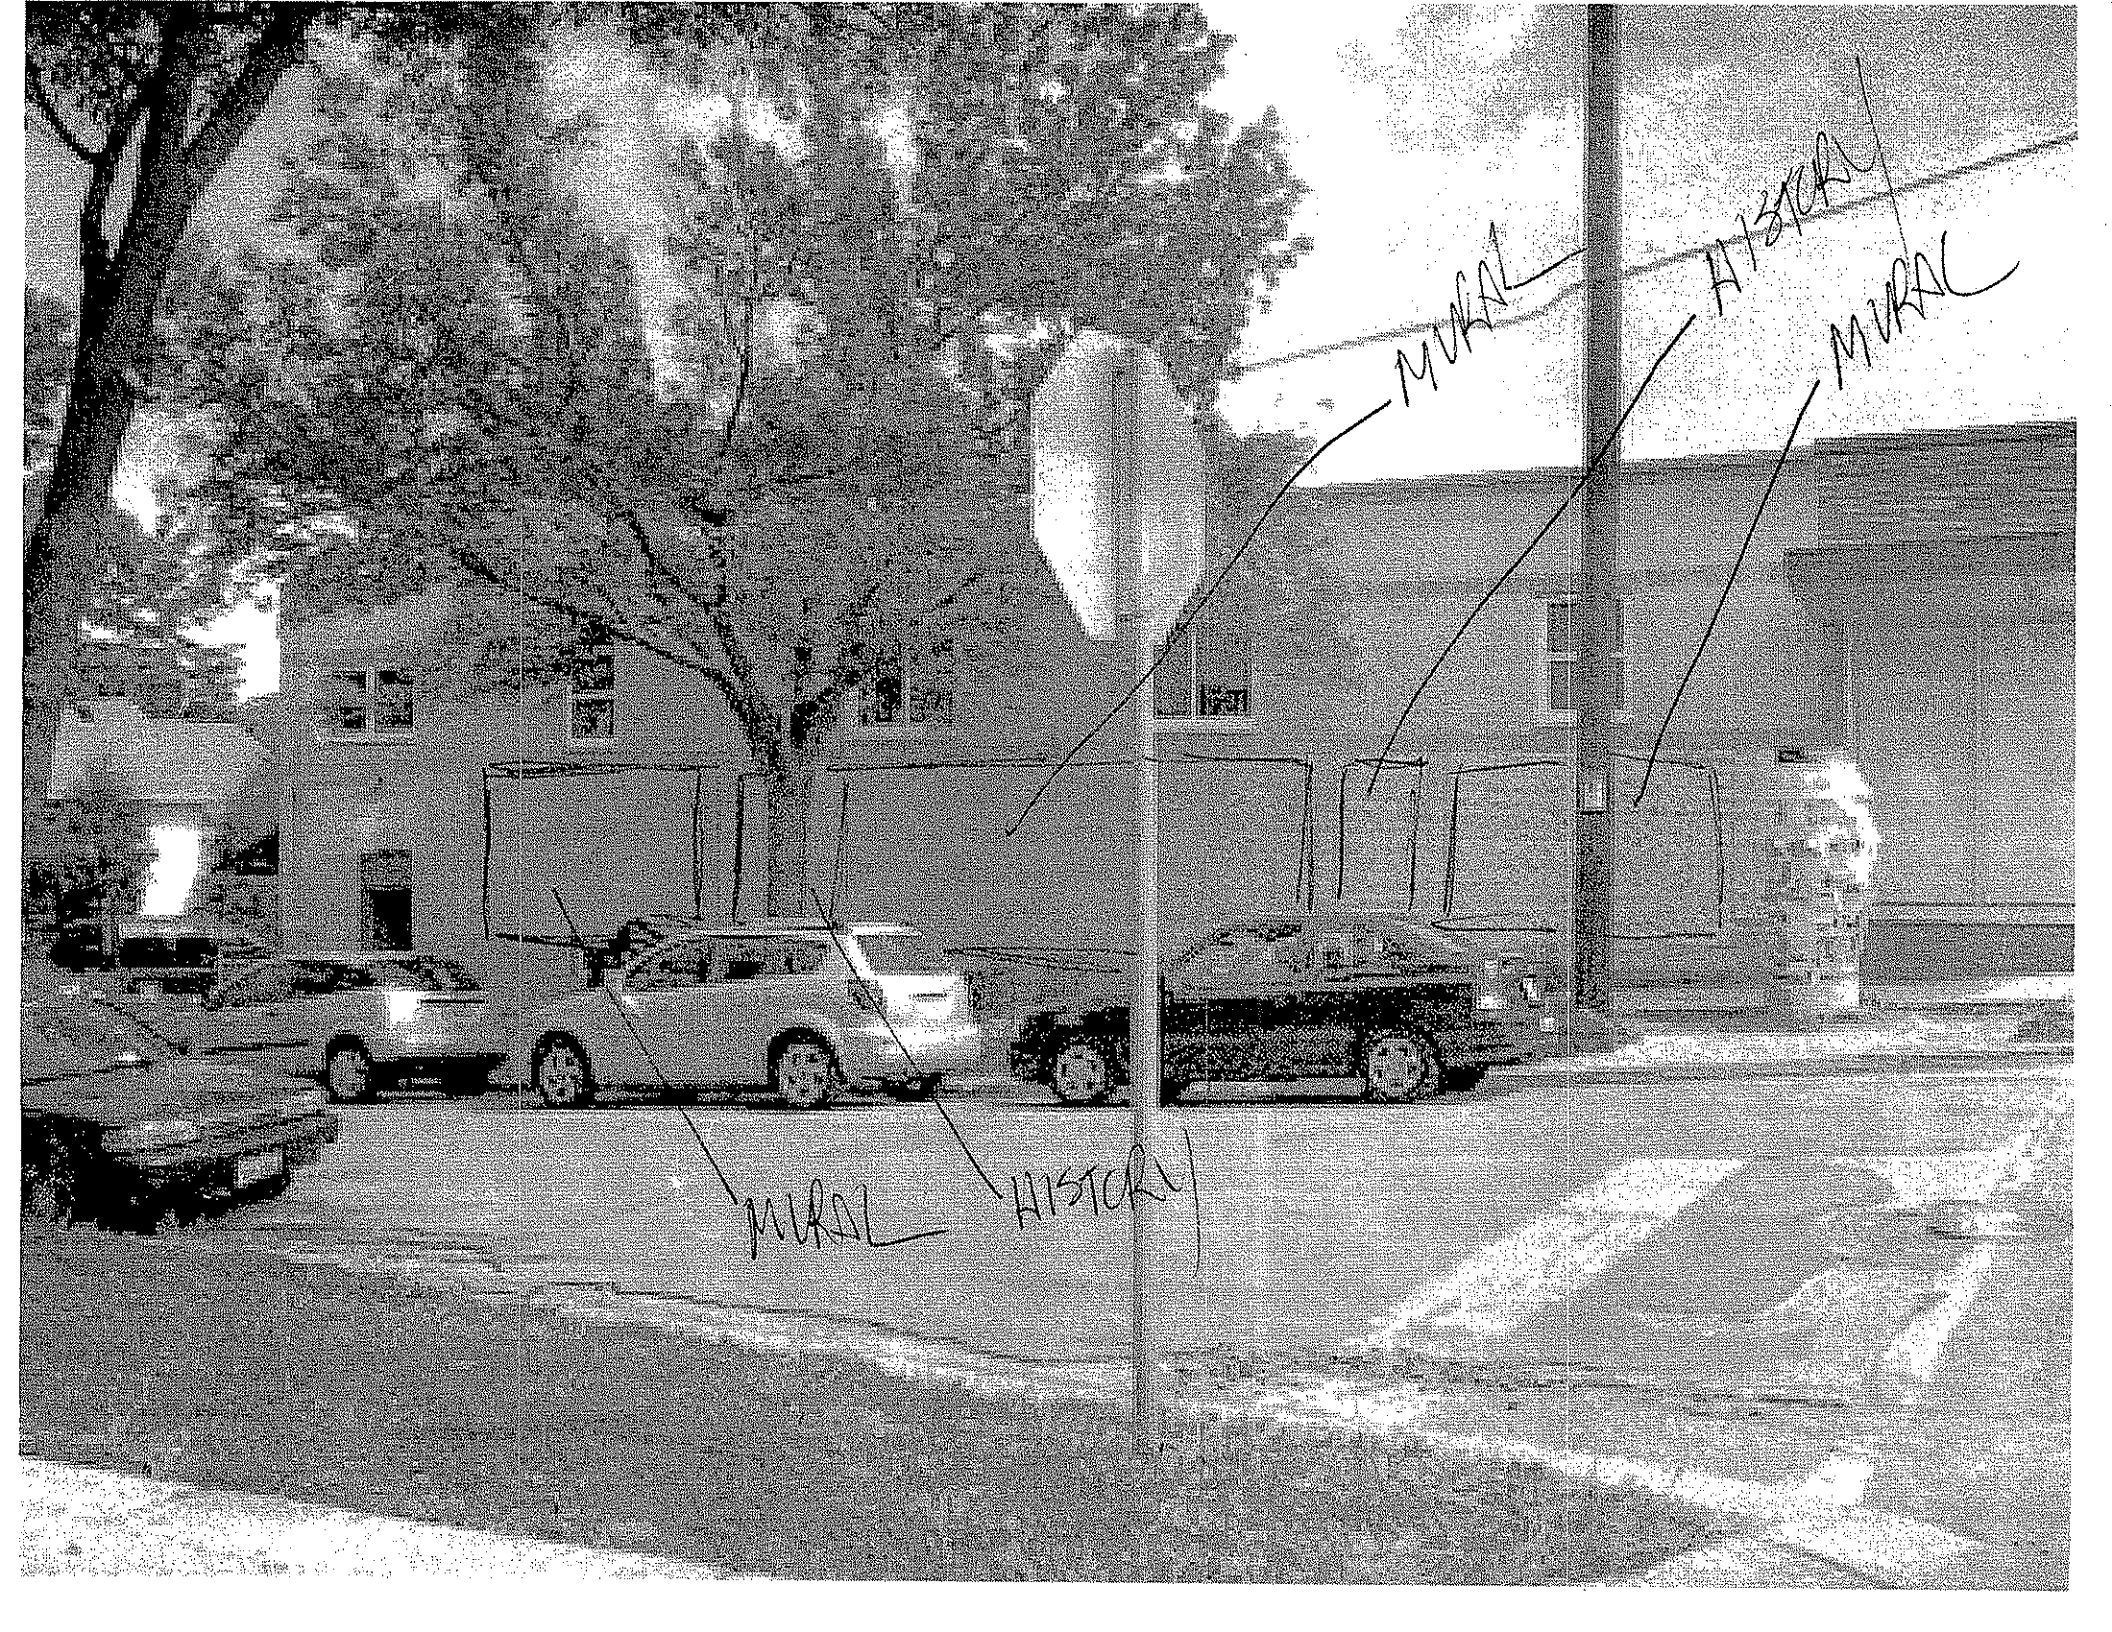

1202-1206 Williamson St.  
Scale: 1/8" = 1'

MURAL

HISTORY

MURAL

MURAL

HISTORY