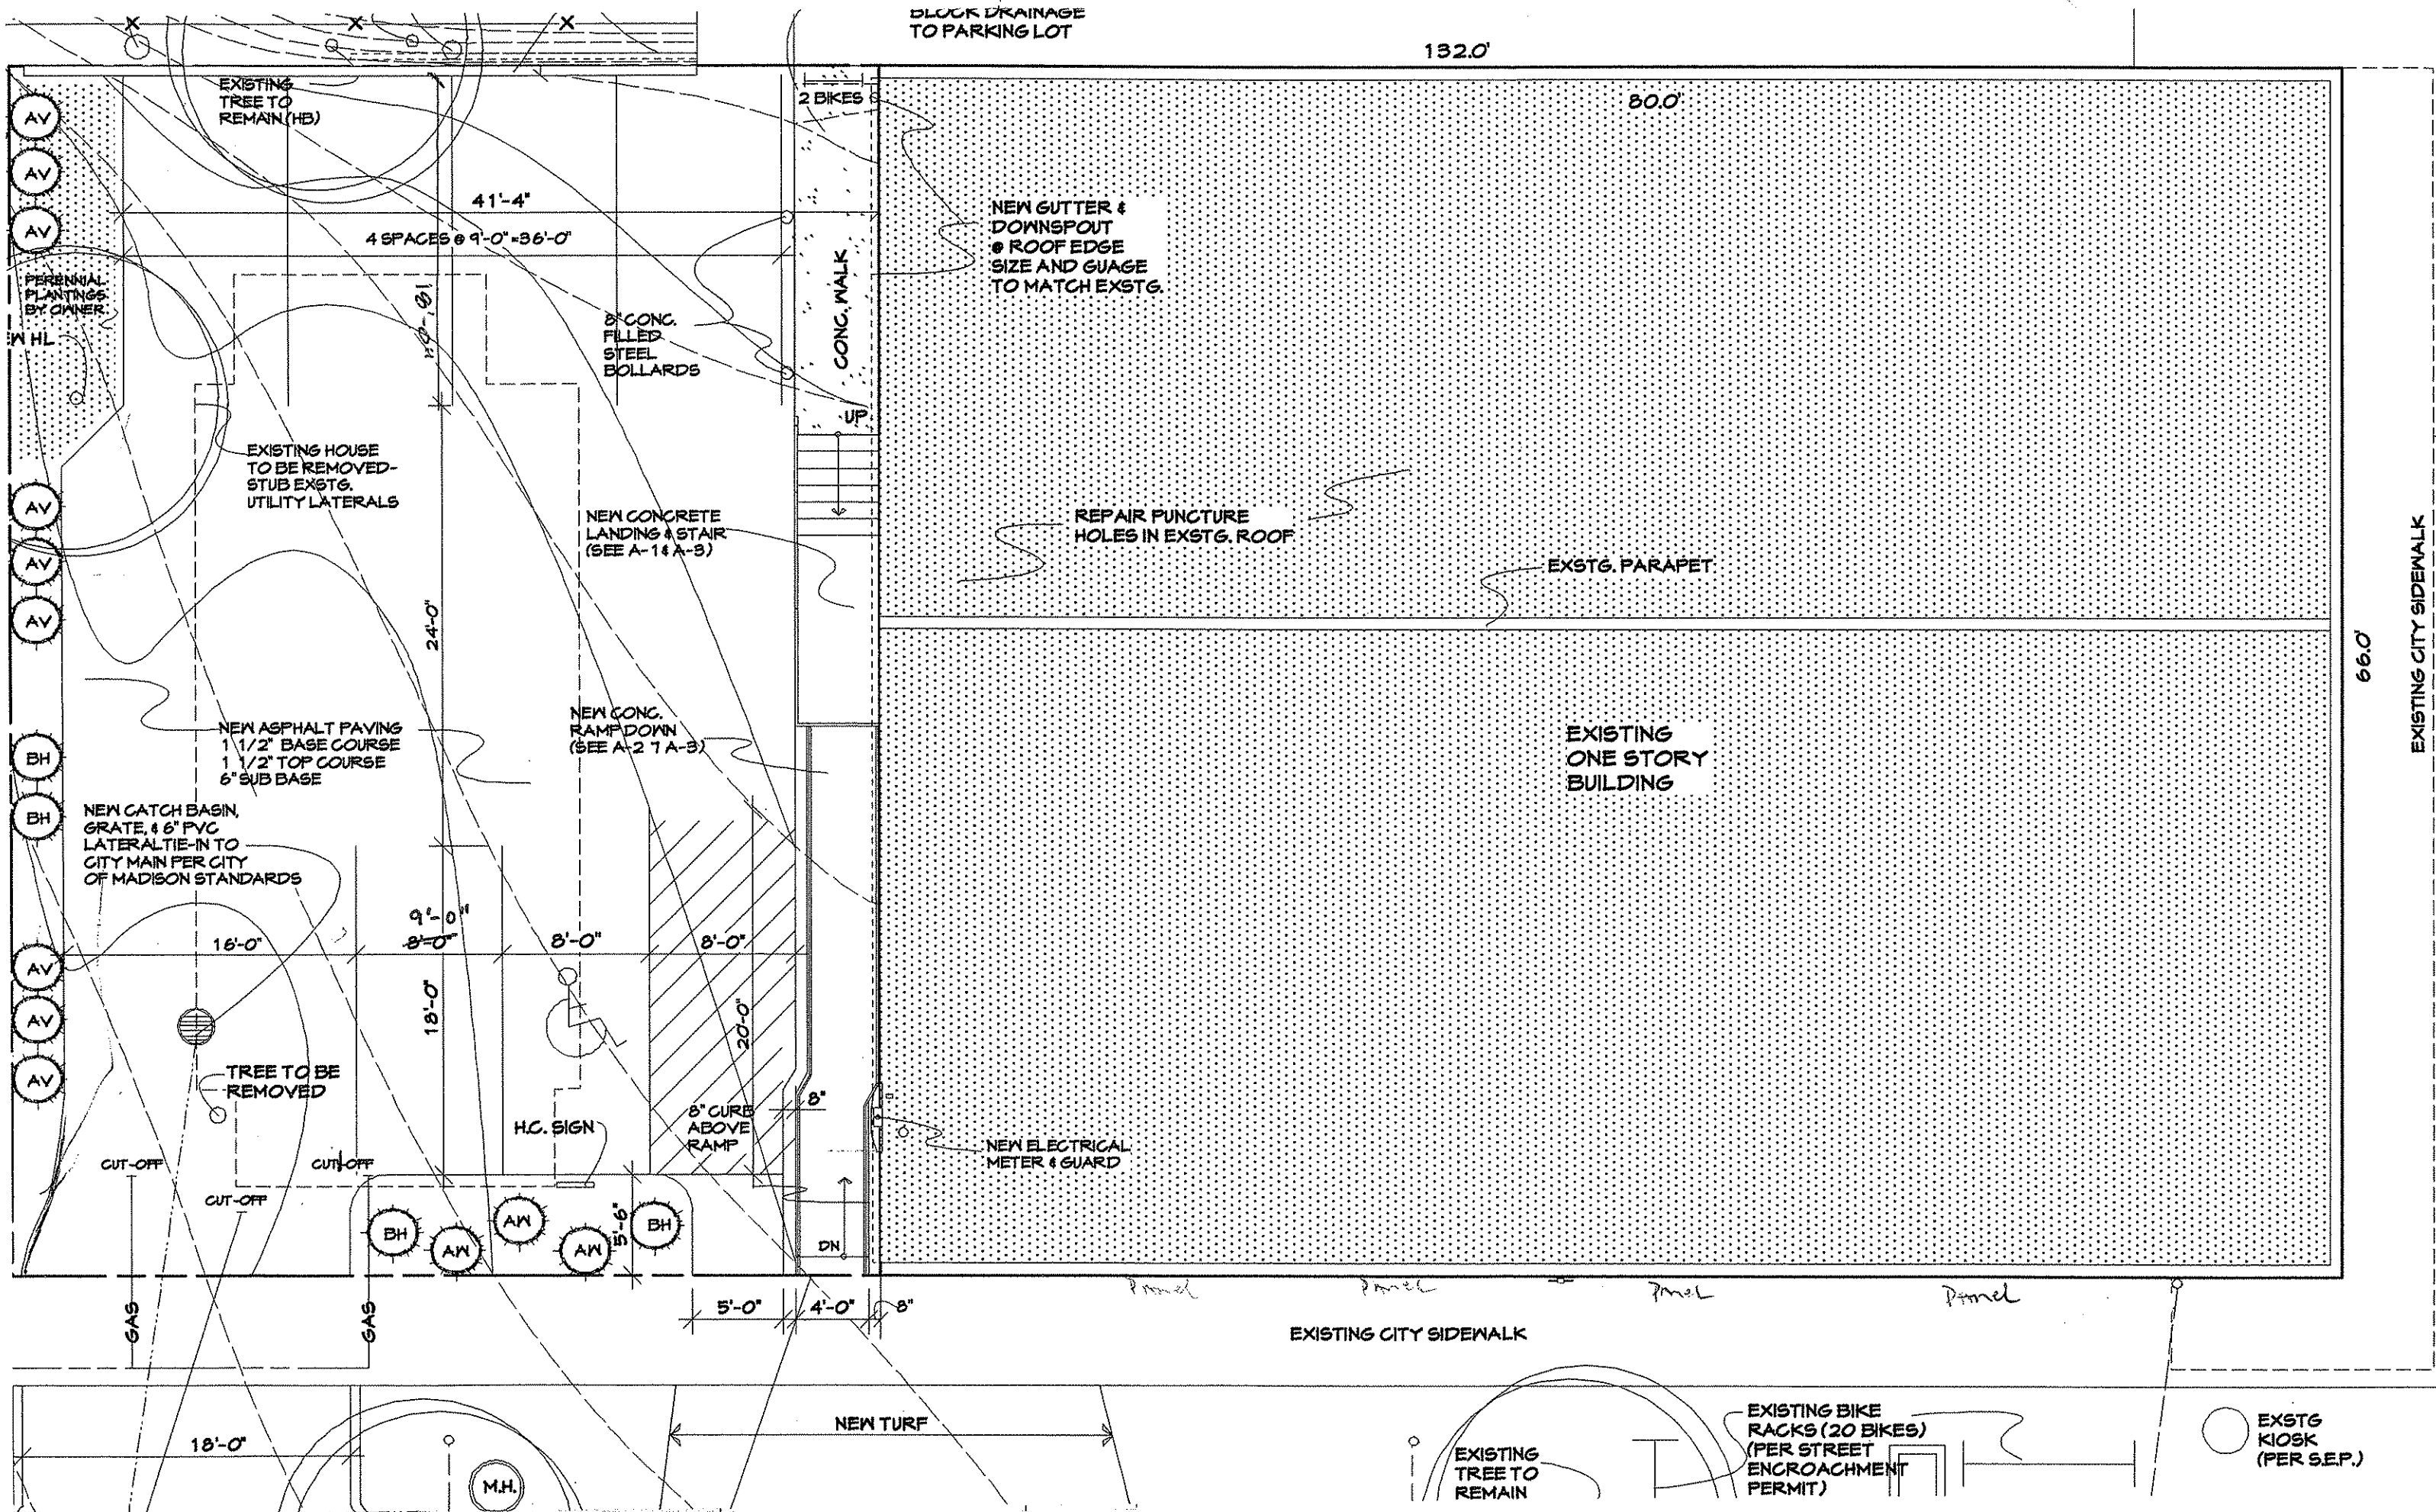

1202-1206 Williamson St.  
Scale: 1/8" = 1'

MURAL

HISTORY

MURAL

MURAL

HISTORY