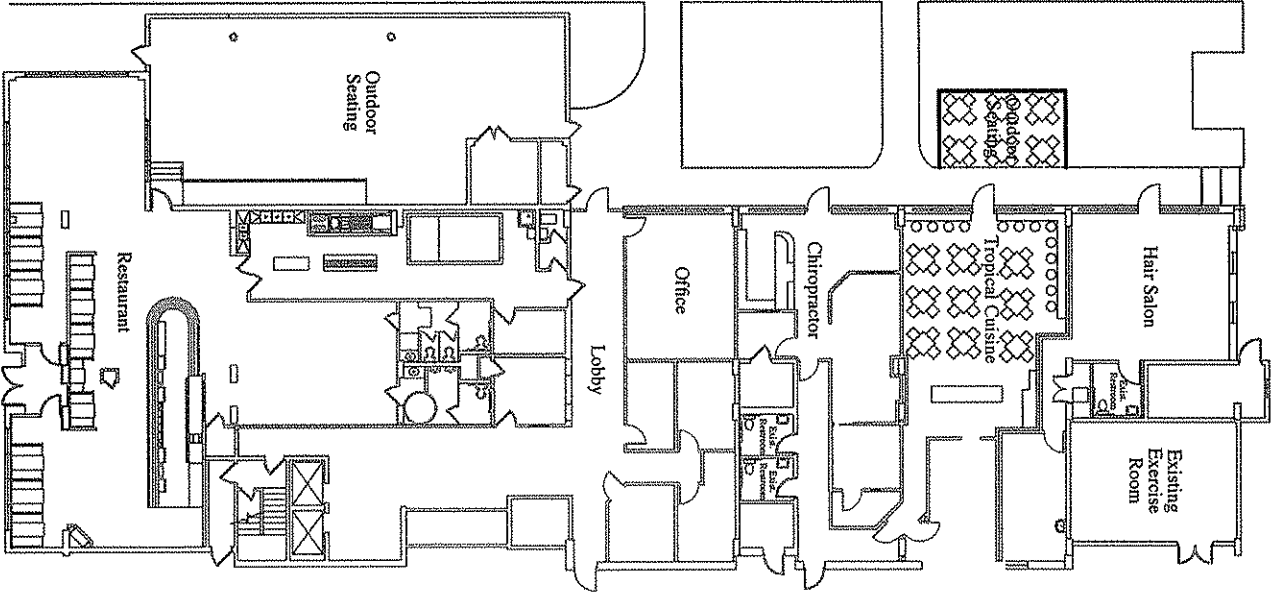

Broom Street

Location @ 1" = 30'

Proposed Outdoor Seating @ 1/8" = 1'-0"

Tropical Cuisine
15 N Broom St, Madison, Wisconsin
June 16, 2010