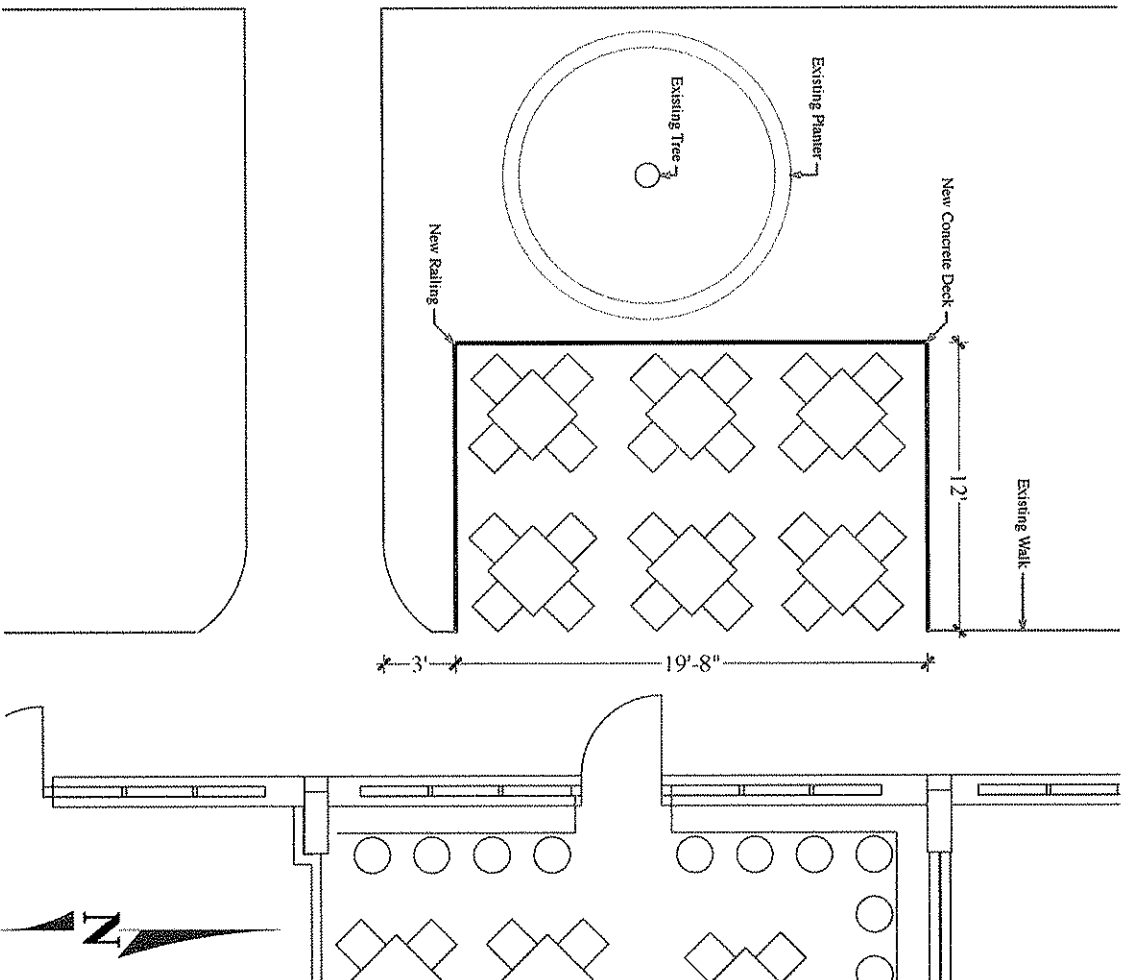

Broom Street

Location @ 1" = 30'

Proposed Outdoor Seating @ 1/8" = 1'-0"

Tropical Cuisine
15 N Broom St, Madison, Wisconsin
June 16, 2010