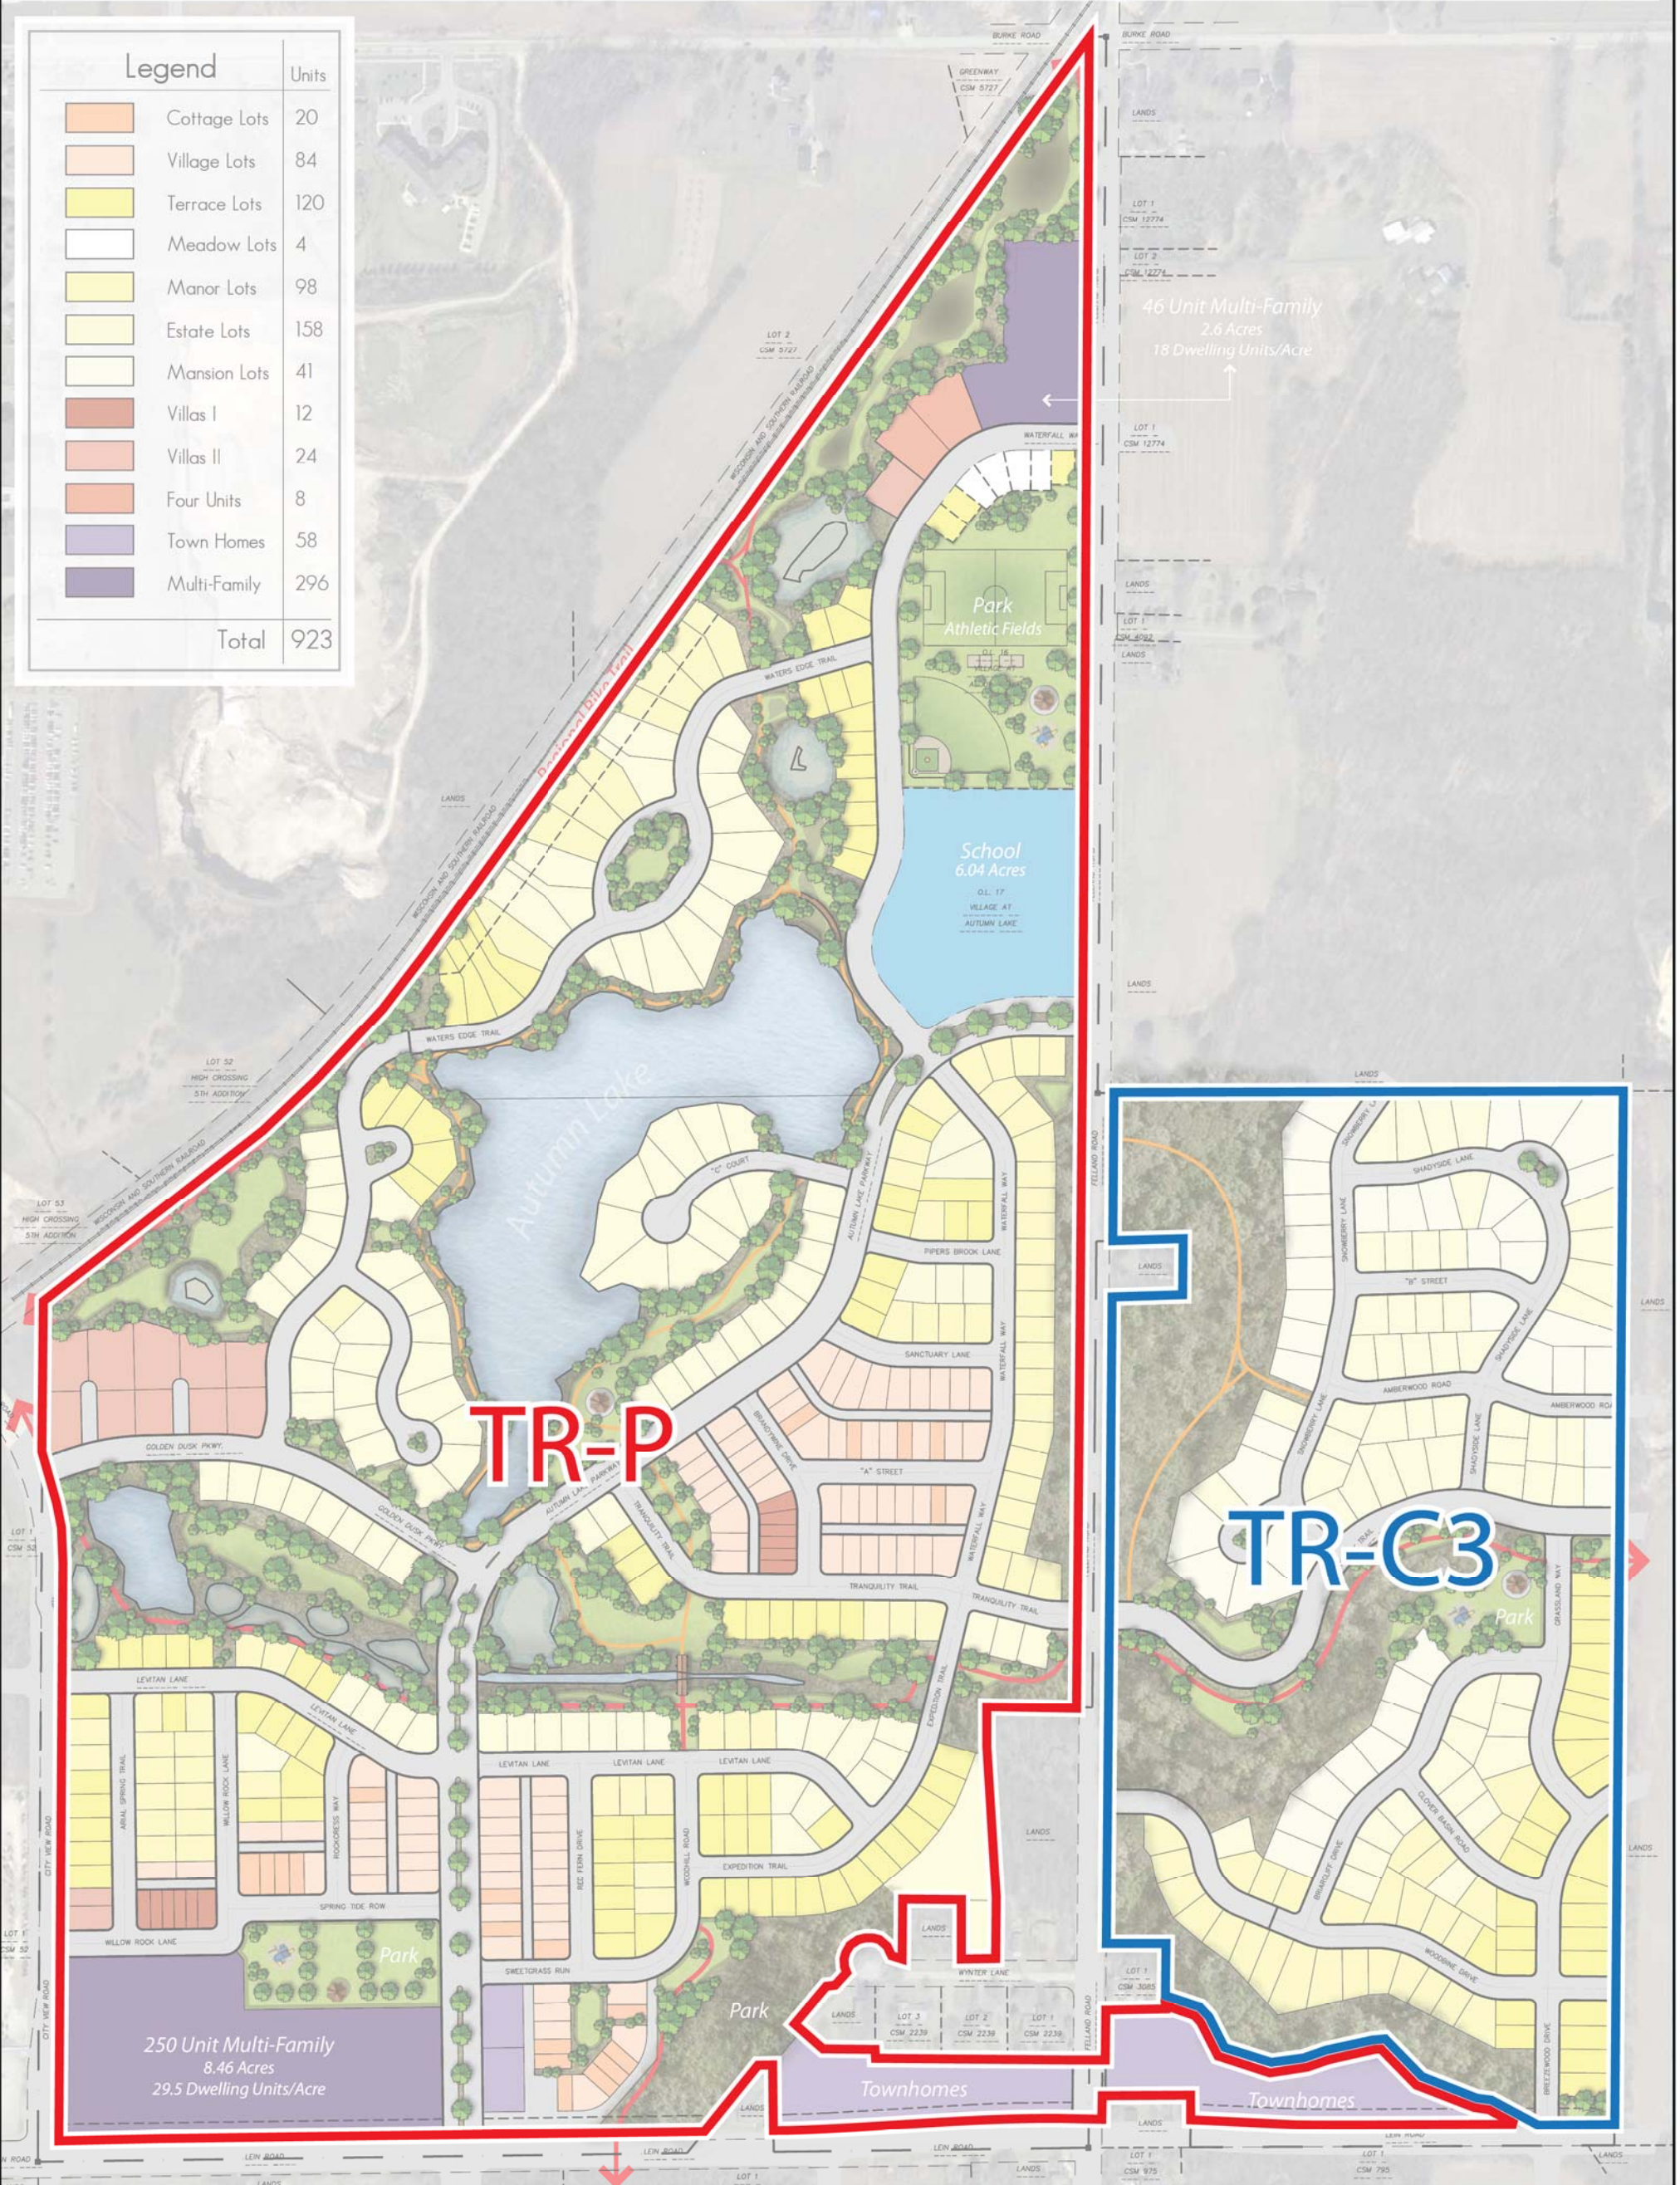

The Village at Autumn Lake

Open Space and Trail System Plan : Final Plat

Madison, Wisconsin

Public Open Space	Acres
1. Parks	16.94
2. School/Park	6.04
3. Public Open Space	43.65
Private Open Space	
4. Private Open Space Available for Public Use	39.25
Total Acreage	105.88
Trail Systems	Linear Ft
1. Regional Trail System	10,127
2. Local Trail System	8,288
Total Length	18,415

The Village at Autumn Lake

Open Space Zones : Final Plat

Madison, Wisconsin

Public Open Space	Acres
1. Parks	16.94
2. School/Park	6.04
3. Public Open Space	43.65
Private Open Space	
4. Private Open Space Available for Public Use	39.25
Total Acreage	105.88
Trail Systems	Linear Ft
1. Regional Trail System	10,127
2. Local Trail System	8,288
Total Length	18,415

The Village at Autumn Lake

Neighborhood Plan with Trail System

Madison, Wisconsin

Legend		Units
	Cottage Lots	20
	Village Lots	84
	Terrace Lots	120
	Meadow Lots	4
	Manor Lots	98
	Estate Lots	158
	Mansion Lots	41
	Villas I	12
	Villas II	24
	Four Units	8
	Town Homes	58
	Multi-Family	296
Total		923

The Village at Autumn Lake

Master Plan : Final Plat : Phase One

Madison, Wisconsin

Legend		Units
	Cottage Lots	20
	Village Lots	84
	Terrace Lots	120
	Meadow Lots	4
	Manor Lots	98
	Estate Lots	158
	Mansion Lots	41
	Villas I	12
	Villas II	24
	Four Units	8
	Town Homes	58
	Multi-Family	296
Total		923