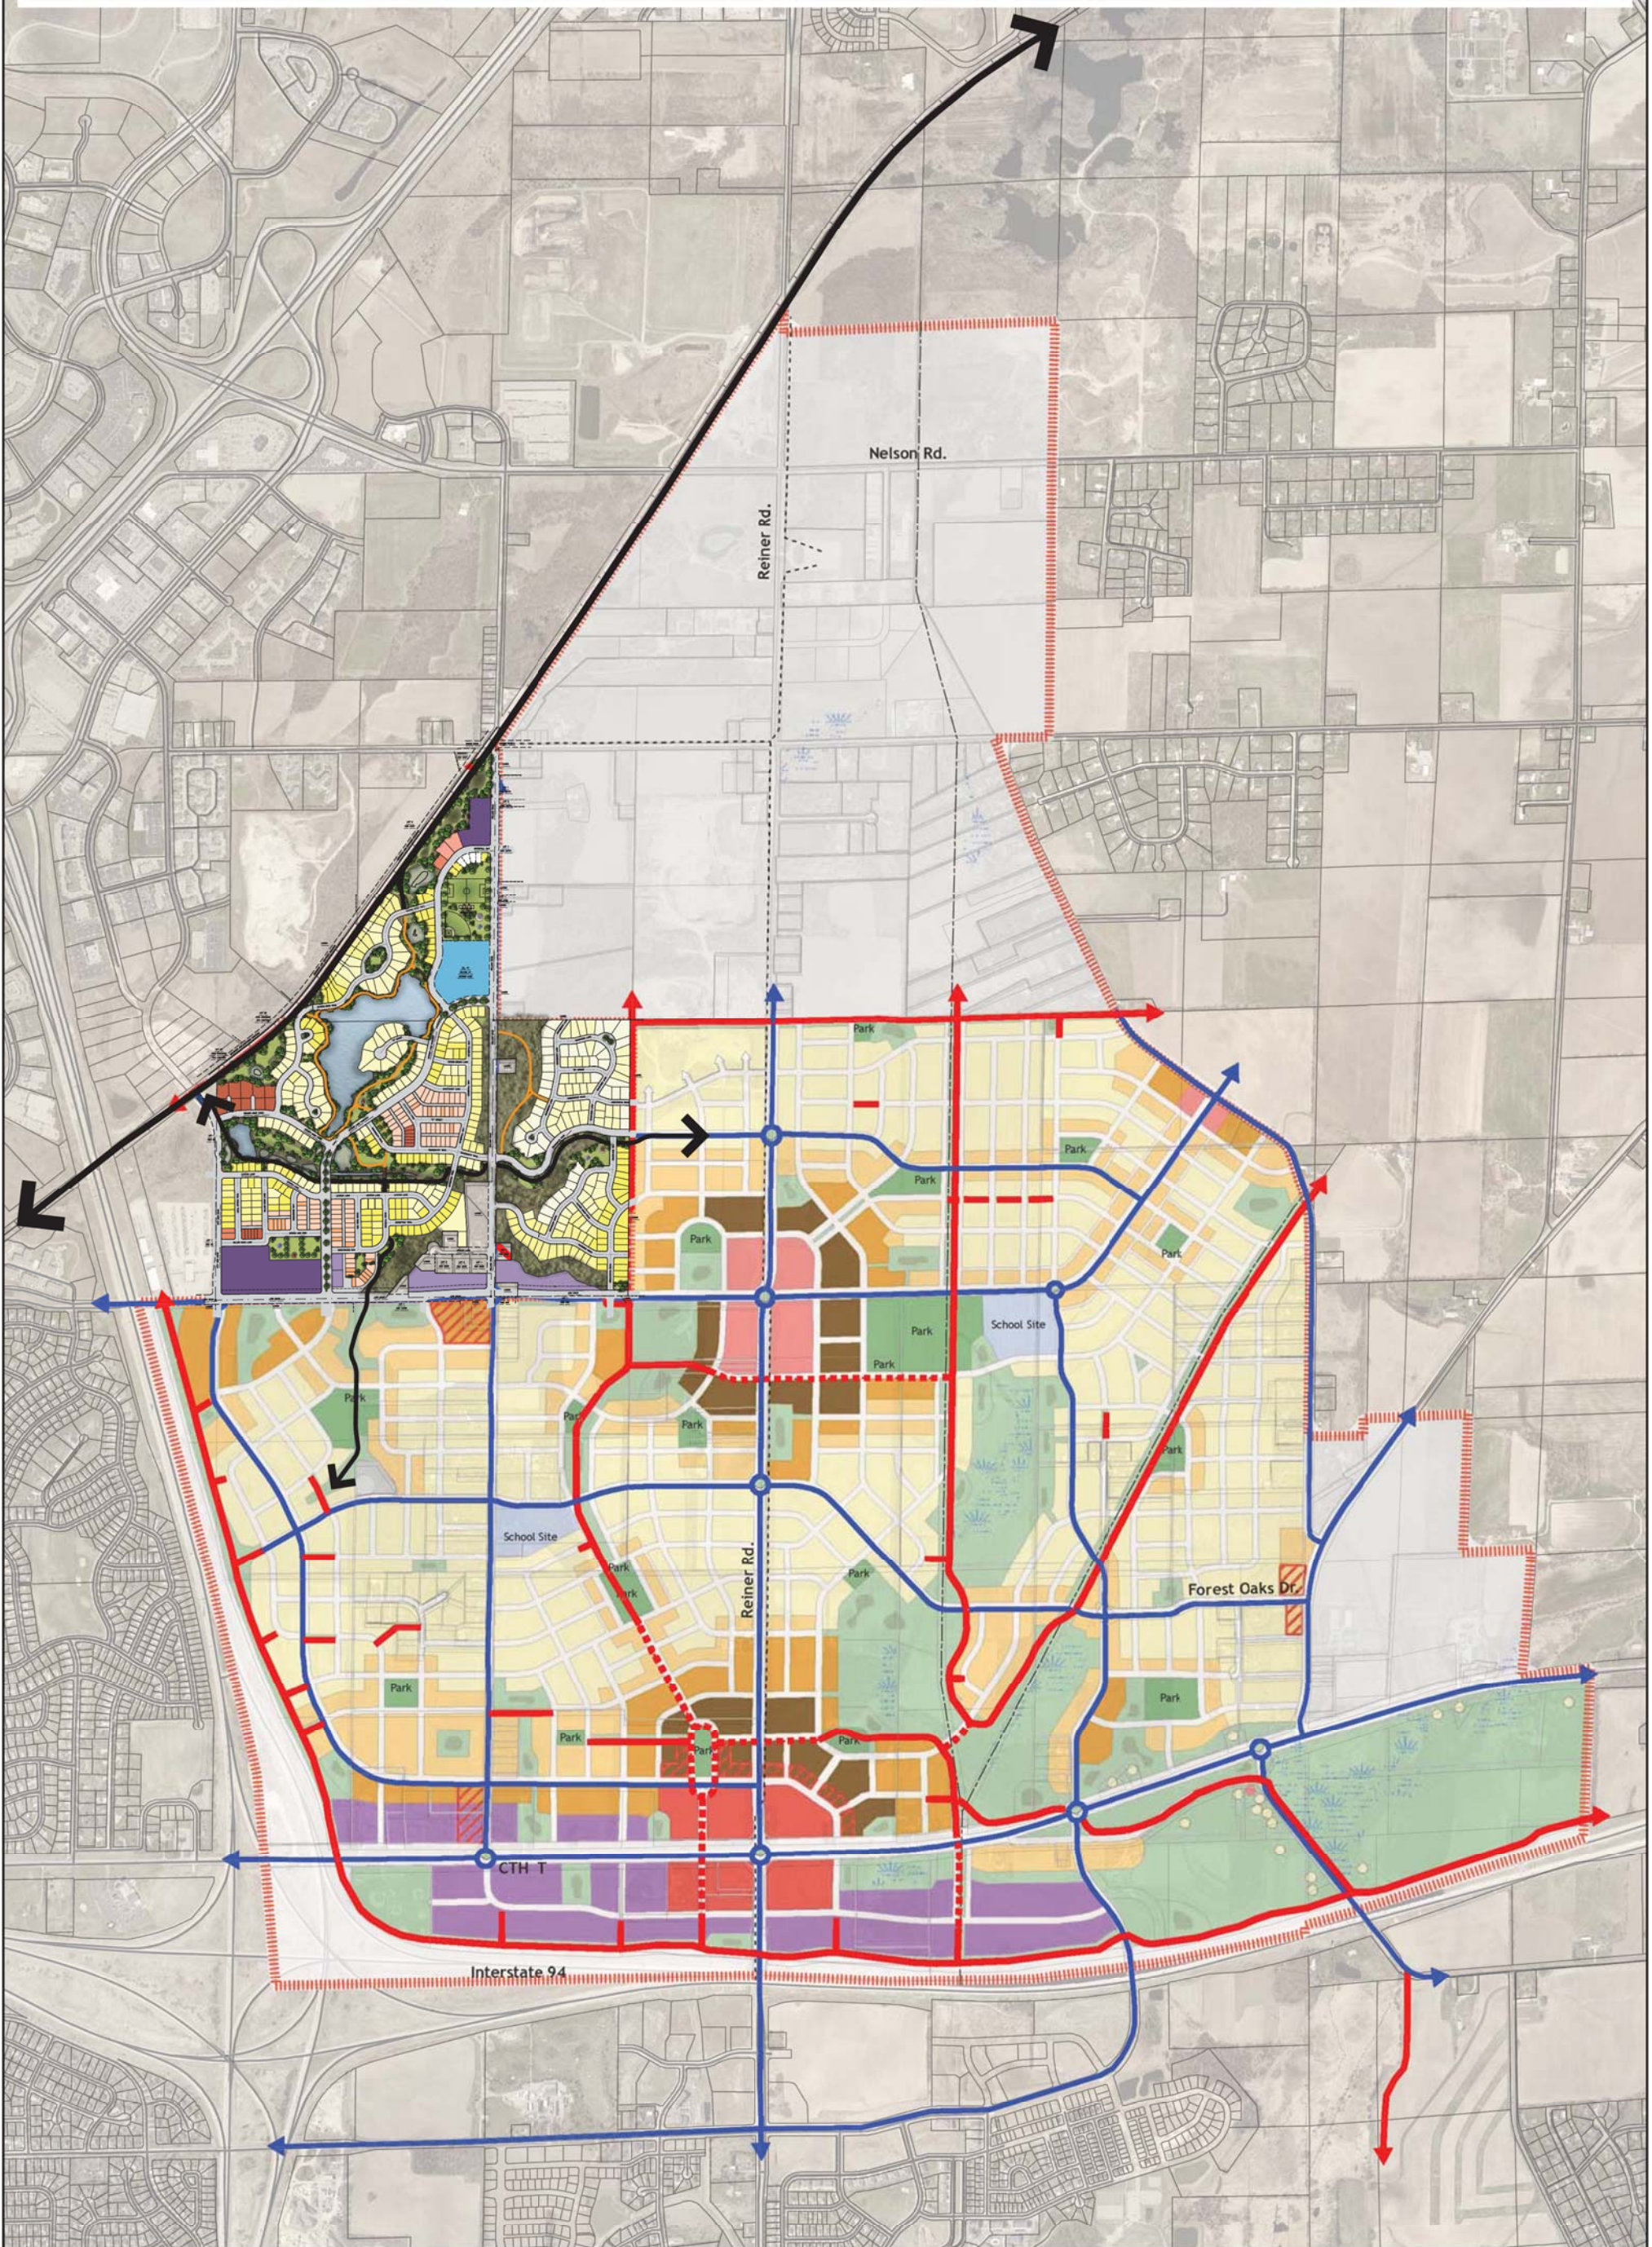

The Village at Autumn Lake

Open Space and Trail System Plan : Final Plat

Madison, Wisconsin

Public Open Space	Acres
1. Parks	16.94
2. School/Park	6.04
3. Public Open Space	43.65
Private Open Space	
4. Private Open Space Available for Public Use	39.25
Total Acreage	105.88
Trail Systems	Linear Ft
1. Regional Trail System	10,127
2. Local Trail System	8,288
Total Length	18,415

The Village at Autumn Lake

Open Space Zones : Final Plat

Madison, Wisconsin

Public Open Space	Acres
1. Parks	16.94
2. School/Park	6.04
3. Public Open Space	43.65
Private Open Space	
4. Private Open Space Available for Public Use	39.25
Total Acreage	105.88
Trail Systems	Linear Ft
1. Regional Trail System	10,127
2. Local Trail System	8,288
Total Length	18,415

The Village at Autumn Lake

Neighborhood Plan with Trail System

Madison, Wisconsin

Legend		Units
	Cottage Lots	20
	Village Lots	84
	Terrace Lots	120
	Meadow Lots	4
	Manor Lots	98
	Estate Lots	158
	Mansion Lots	41
	Villas I	12
	Villas II	24
	Four Units	8
	Town Homes	58
	Multi-Family	296
Total		923

The Village at Autumn Lake

Master Plan : Final Plat : Phase One

Madison, Wisconsin

Legend		Units
	Cottage Lots	20
	Village Lots	84
	Terrace Lots	120
	Meadow Lots	4
	Manor Lots	98
	Estate Lots	158
	Mansion Lots	41
	Villas I	12
	Villas II	24
	Four Units	8
	Town Homes	58
	Multi-Family	296
Total		923