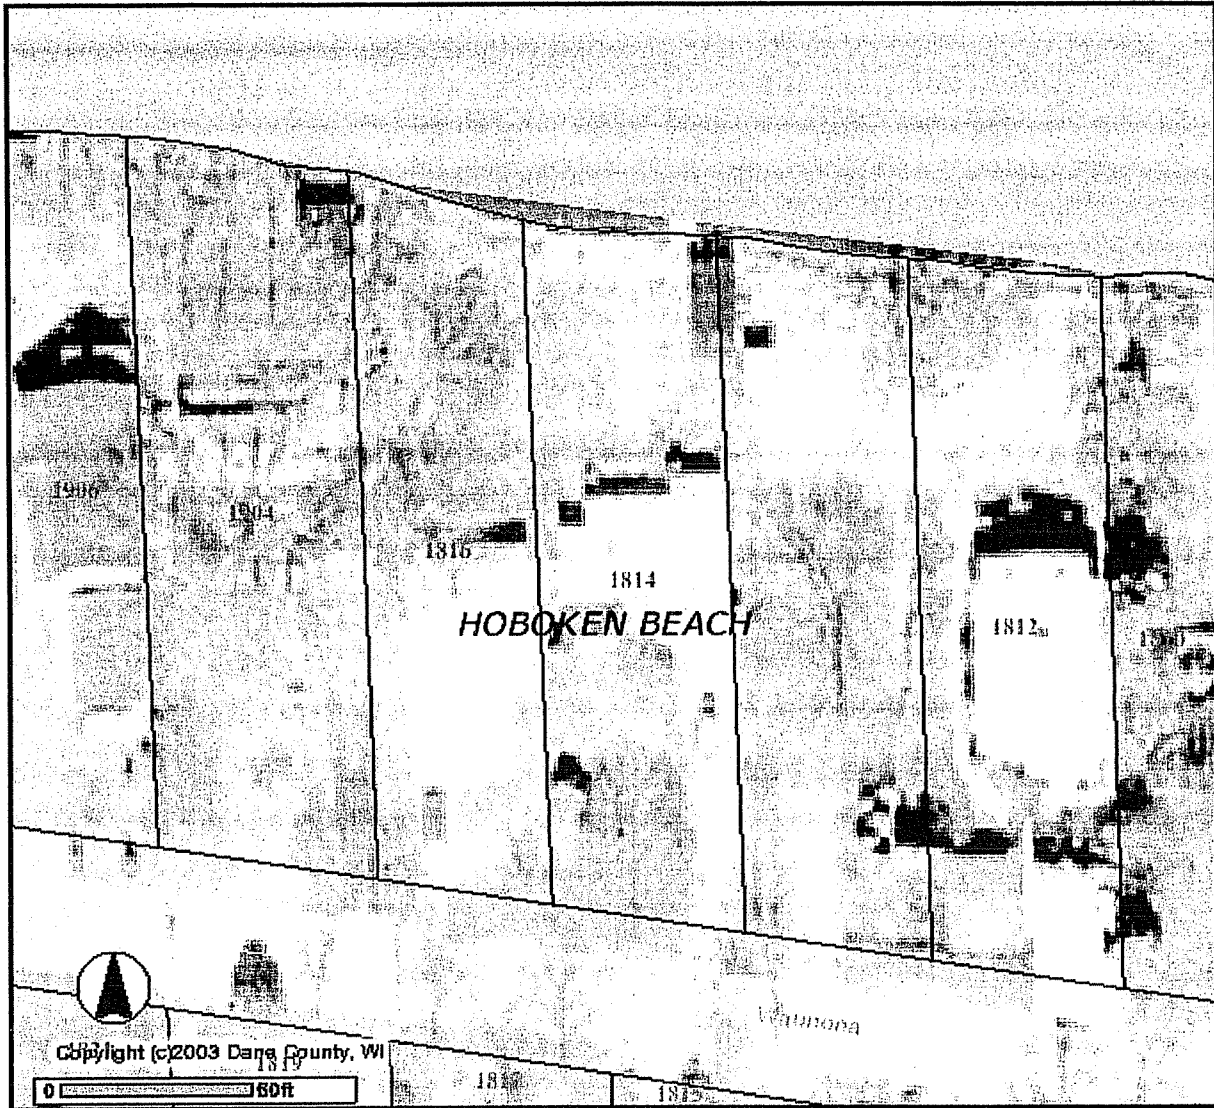

Dane County DCiMap

DC