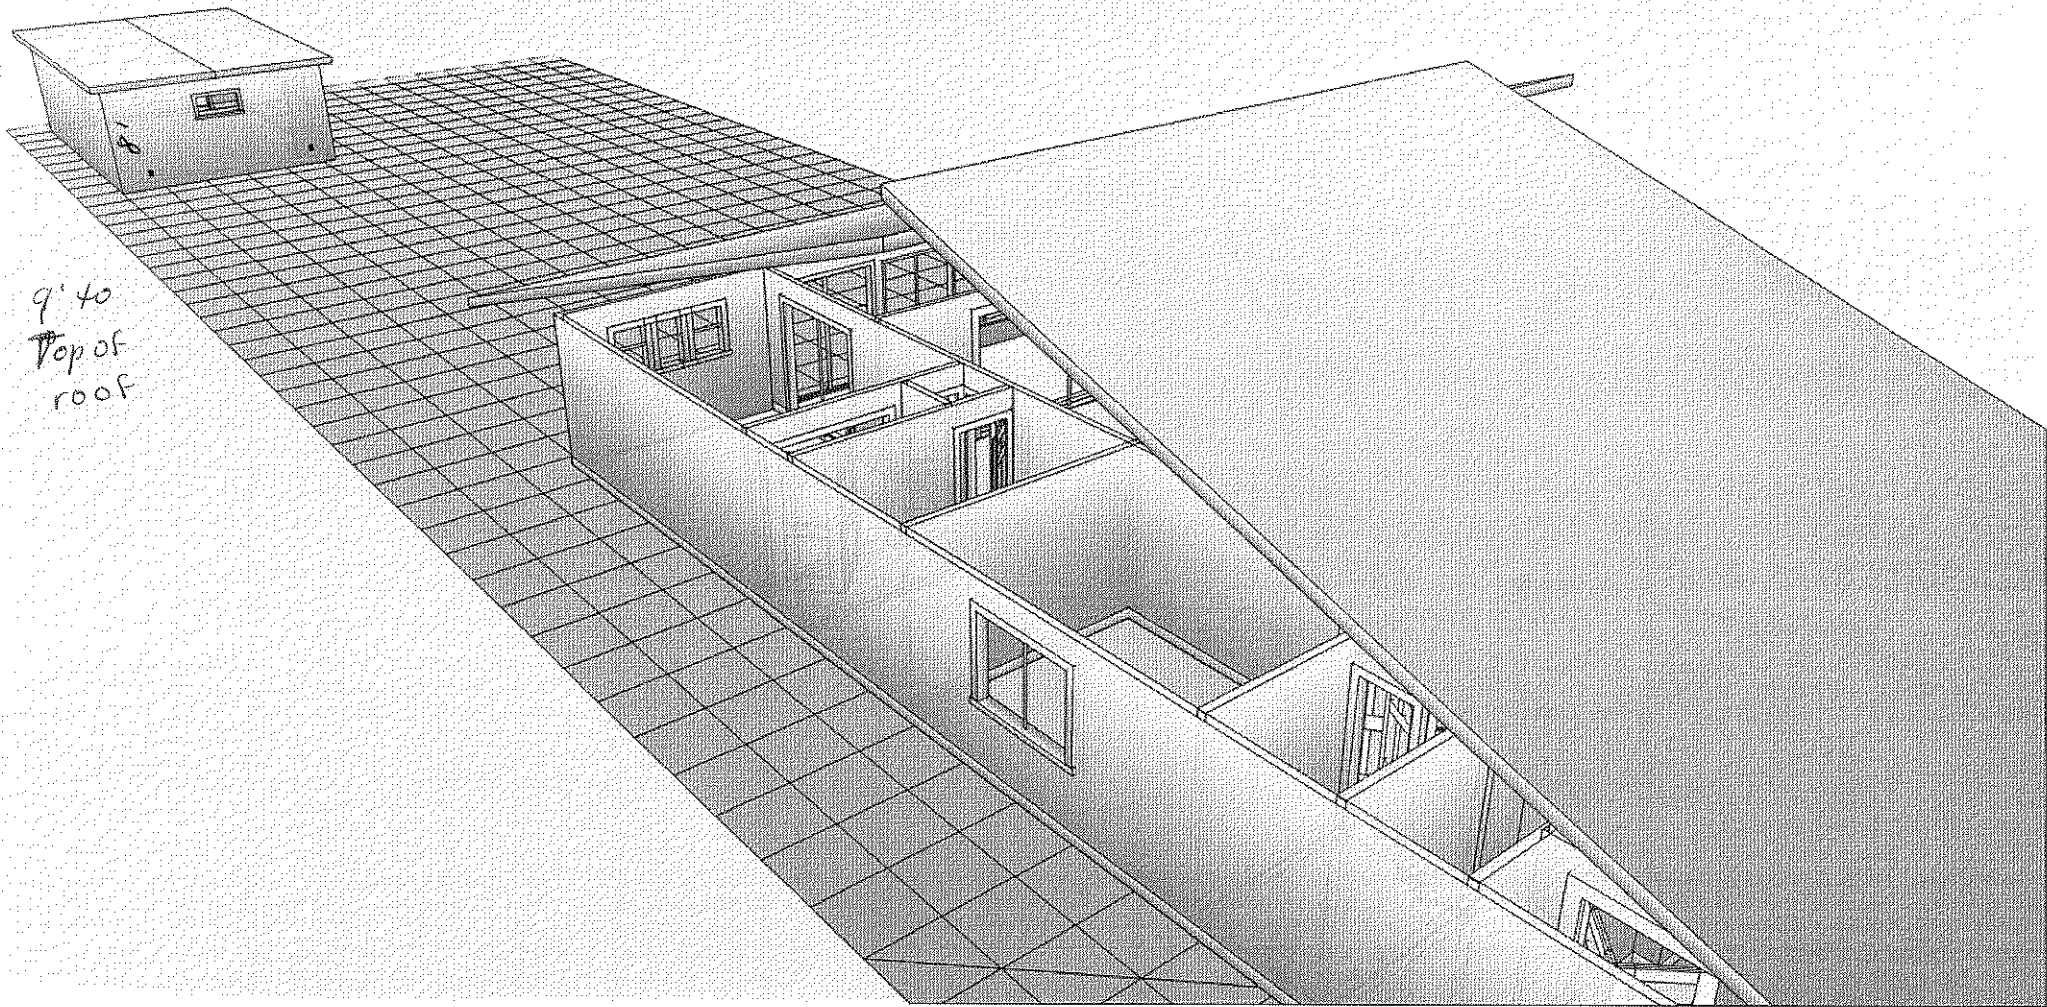

Waunona Way

Arbor Vitae

Arbor Vitae

1" = 13'

9' to
Top of
roof