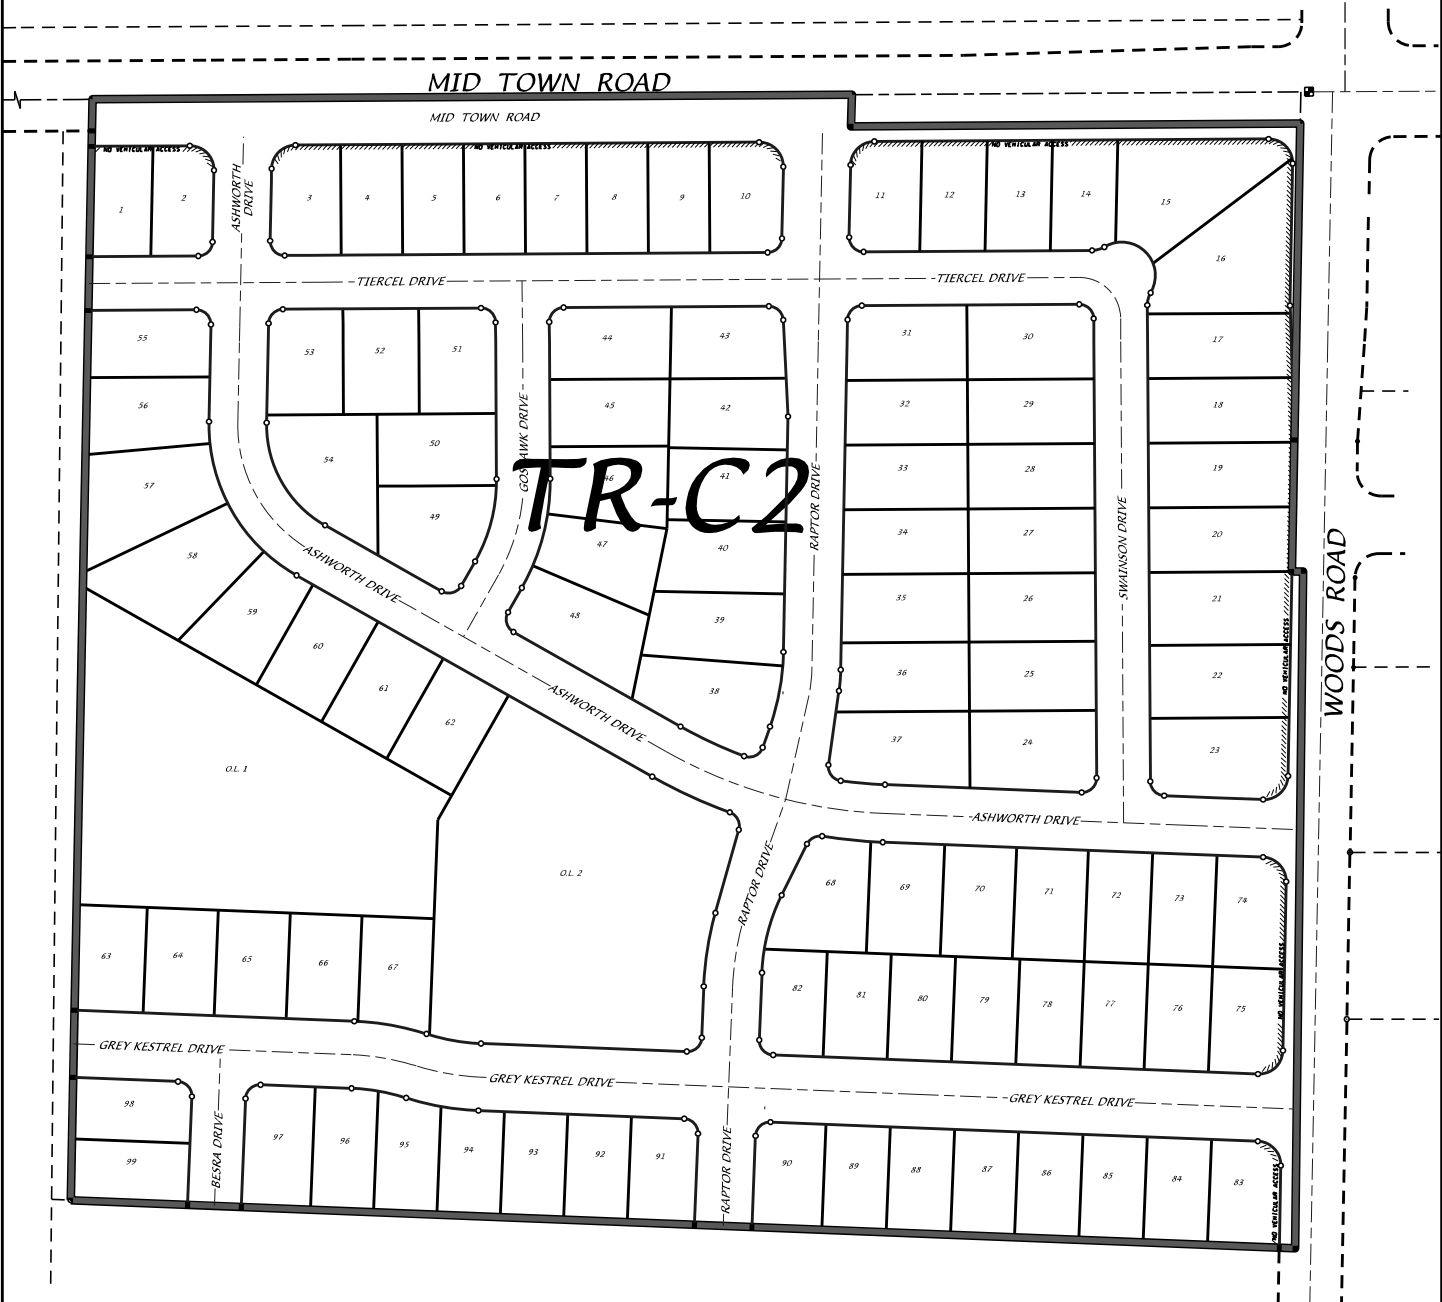

HAWKS VALLEY - PROPOSED ZONING MAP

D'ONOFRIO KOTTKE AND ASSOCIATES, INC.

7530 Westward Way, Madison, WI 53717
 Phone: 608.833.7530 • Fax: 608.833.1089

YOUR NATURAL RESOURCE FOR LAND DEVELOPMENT

0 200

Scale 1" = 200'

DATE: MARCH 31, 2014

F.N.: 13-07-115

DRAWN BY: KJP

U:/USER/1007116/DRAWINGS/ZONING MAP 2013.DGN