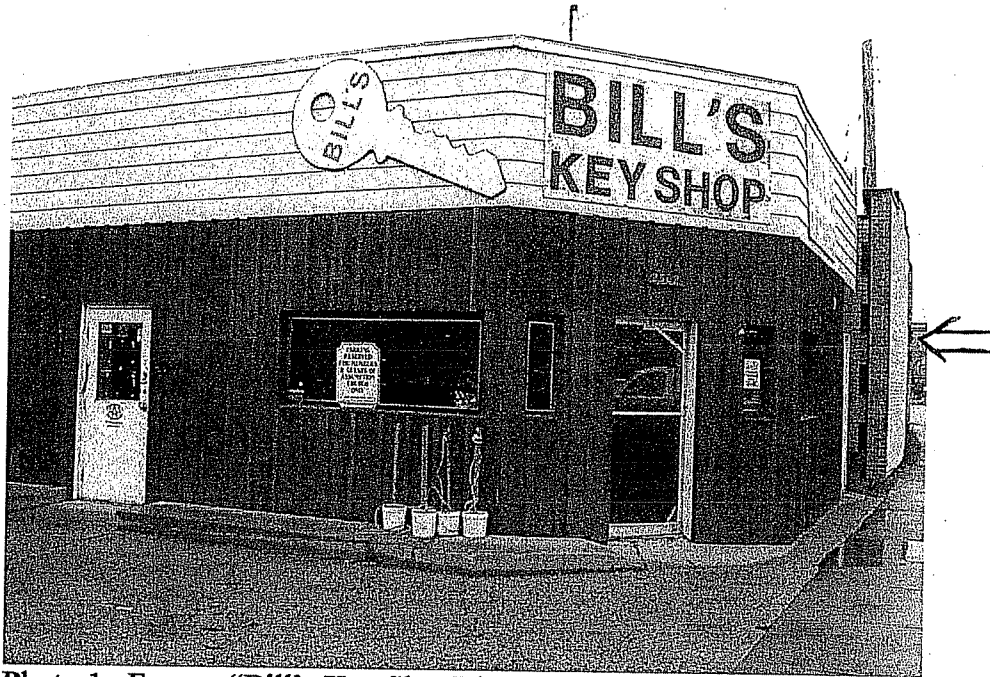

Photos of Proposed Building Demolition
2502 E. Washington Ave.
Madison, Wisconsin

Photo 1: Former "Bill's Key Shop" located at 2502 E. Washington, facing east, proposed for demolition by new owner, Assumption Greek Orthodox Church. Note wing of Church building behind key shop.

Photo 2: Former "Bill's Key Shop" facing north, note Church in background.

Photos of Proposed Building Demolition
2502 E. Washington Ave.
Madison, Wisconsin

Photo 3: Former "Bill's Key Shop" retail area interior, facing north.

Photo 4: Interior of former "Bill's Key Shop" garage bay, facing west.

Photos of Proposed Building Demolition
2502 E. Washington Ave.
Madison, Wisconsin

Photo 5: Area between Church wing and former Bill's Key Shop where illegal activities are concealed during evening hours.

Photo 6: Overall view of Assumption Greek Orthodox Church relative to former Bill's Key Shop, looking east along East Washington Ave. Demolition of building will allow full view of Church from East Washington Ave, increased greenspace, and restoration of parking stalls in accordance with the City.