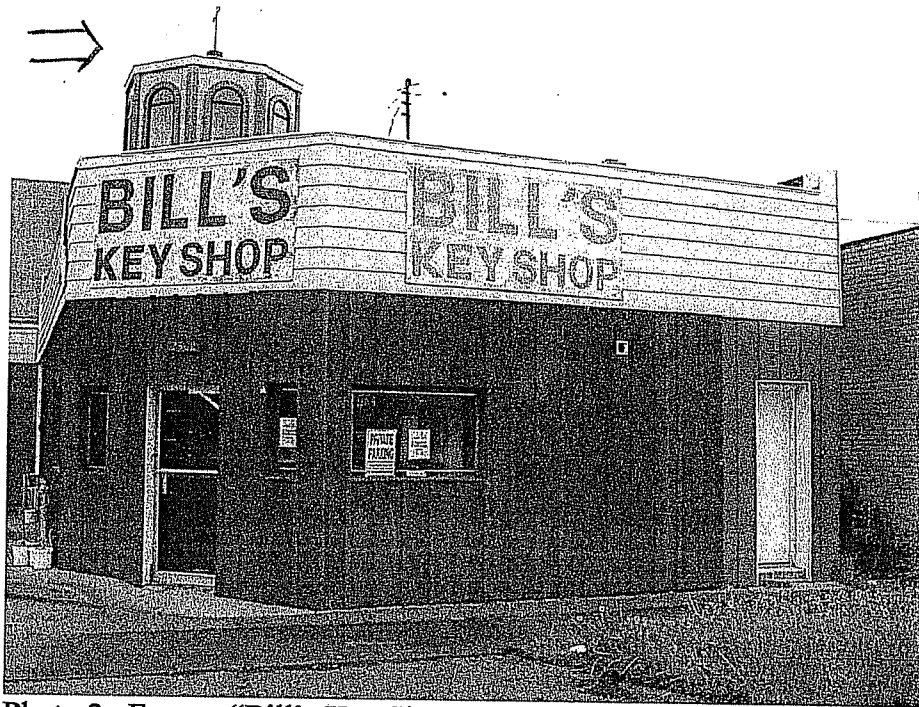

Photos of Proposed Building Demolition
2502 E. Washington Ave.
Madison, Wisconsin

Photo 1: Former "Bill's Key Shop" located at 2502 E. Washington, facing east, proposed for demolition by new owner, Assumption Greek Orthodox Church. Note wing of Church building behind key shop.

Photo 2: Former "Bill's Key Shop" facing north, note Church in background.

Photos of Proposed Building Demolition
2502 E. Washington Ave.
Madison, Wisconsin

Photo 3: Former "Bill's Key Shop" retail area interior, facing north.

Photo 4: Interior of former "Bill's Key Shop" garage bay, facing west.

Photos of Proposed Building Demolition
2502 E. Washington Ave.
Madison, Wisconsin

Photo 5: Area between Church wing and former Bill's Key Shop where illegal activities are concealed during evening hours.

Photo 6: Overall view of Assumption Greek Orthodox Church relative to former Bill's Key Shop, looking east along East Washington Ave. Demolition of building will allow full view of Church from East Washington Ave, increased greenspace, and restoration of parking stalls in accordance with the City.