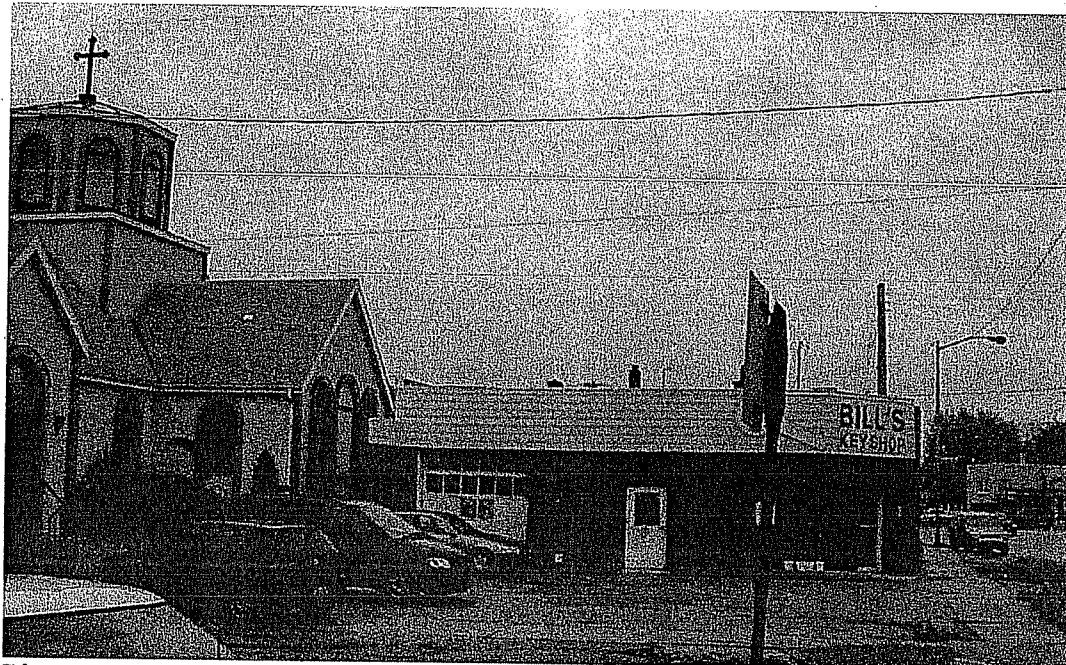

Photos of Proposed Building Demolition
2502 E. Washington Ave.
Madison, Wisconsin

Photo 1: Former "Bill's Key Shop" located at 2502 E. Washington, facing east, proposed for demolition by new owner, Assumption Greek Orthodox Church. Note wing of Church building behind key shop.

Photo 2: Former "Bill's Key Shop" facing north, note Church in background.

Photos of Proposed Building Demolition
2502 E. Washington Ave.
Madison, Wisconsin

Photo 3: Former "Bill's Key Shop" retail area interior, facing north.

Photo 4: Interior of former "Bill's Key Shop" garage bay, facing west.

Photos of Proposed Building Demolition
2502 E. Washington Ave.
Madison, Wisconsin

Photo 5: Area between Church wing and former Bill's Key Shop where illegal activities are concealed during evening hours.

Photo 6: Overall view of Assumption Greek Orthodox Church relative to former Bill's Key Shop, looking east along East Washington Ave. Demolition of building will allow full view of Church from East Washington Ave, increased greenspace, and restoration of parking stalls in accordance with the City.