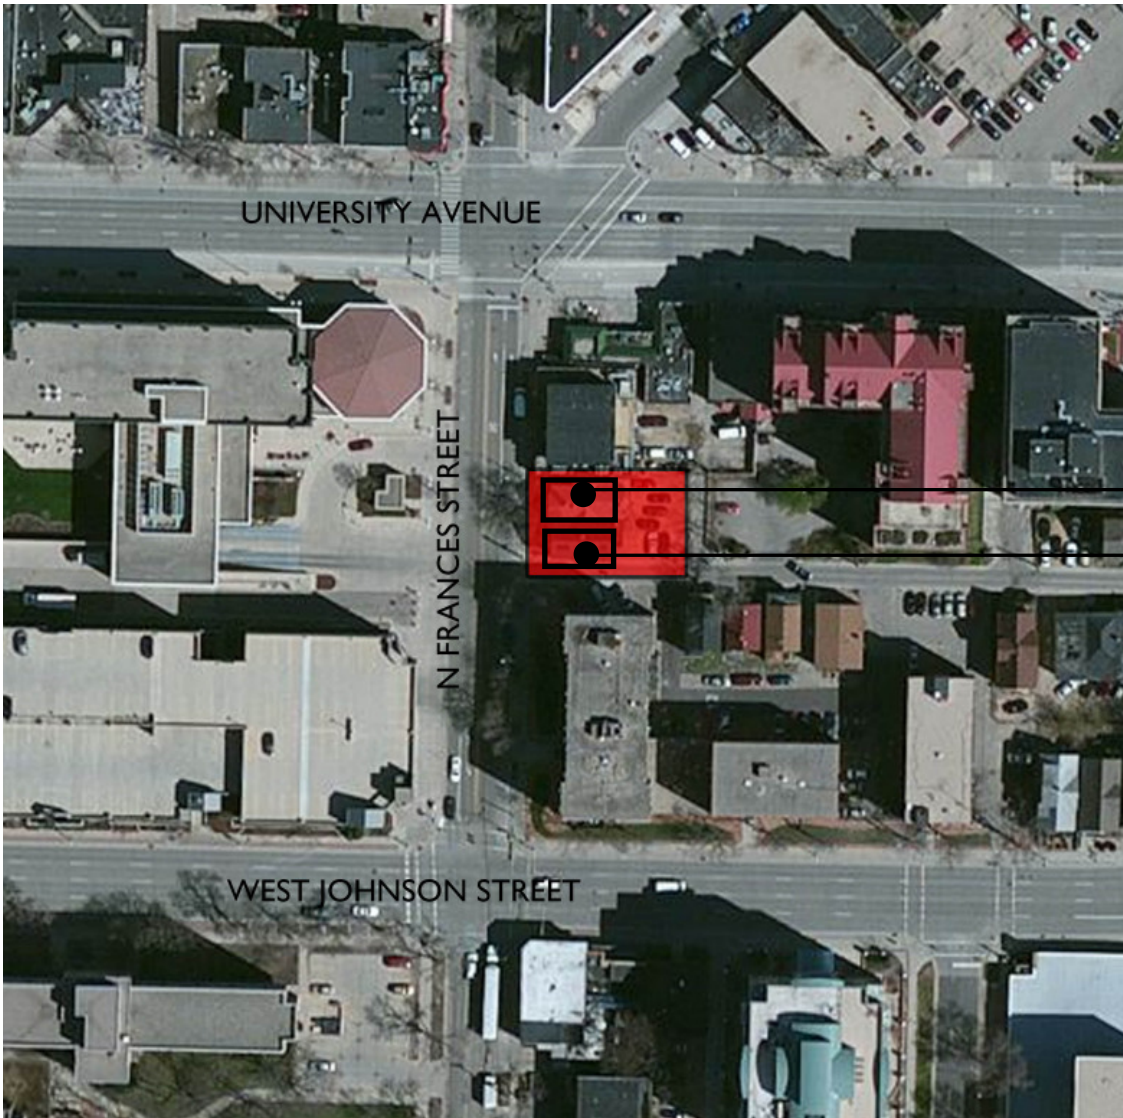

DEMOLITION PHOTOS

313 N. Frances Street
315 N. Frances Street
PUD-SIP
Madison, WI 53703

315 N. Frances St.

313 N. Frances St.

313 N. Frances Street

EAST ELEVATION AT ALLEY

WEST ELEVATION AT FRANCES STREET

SOUTHEAST ELEVATION AT CONKLIN PLACE

313 N. Frances Street

FOUNDATION WALL

BEDROOM @ UNIT

LIVING ROOM @ UNIT

LIVING ROOM @ UNIT

315 N. Frances Street

EAST ELEVATION AT FRANCES STREET

WEST ELEVATION AT ALLEY