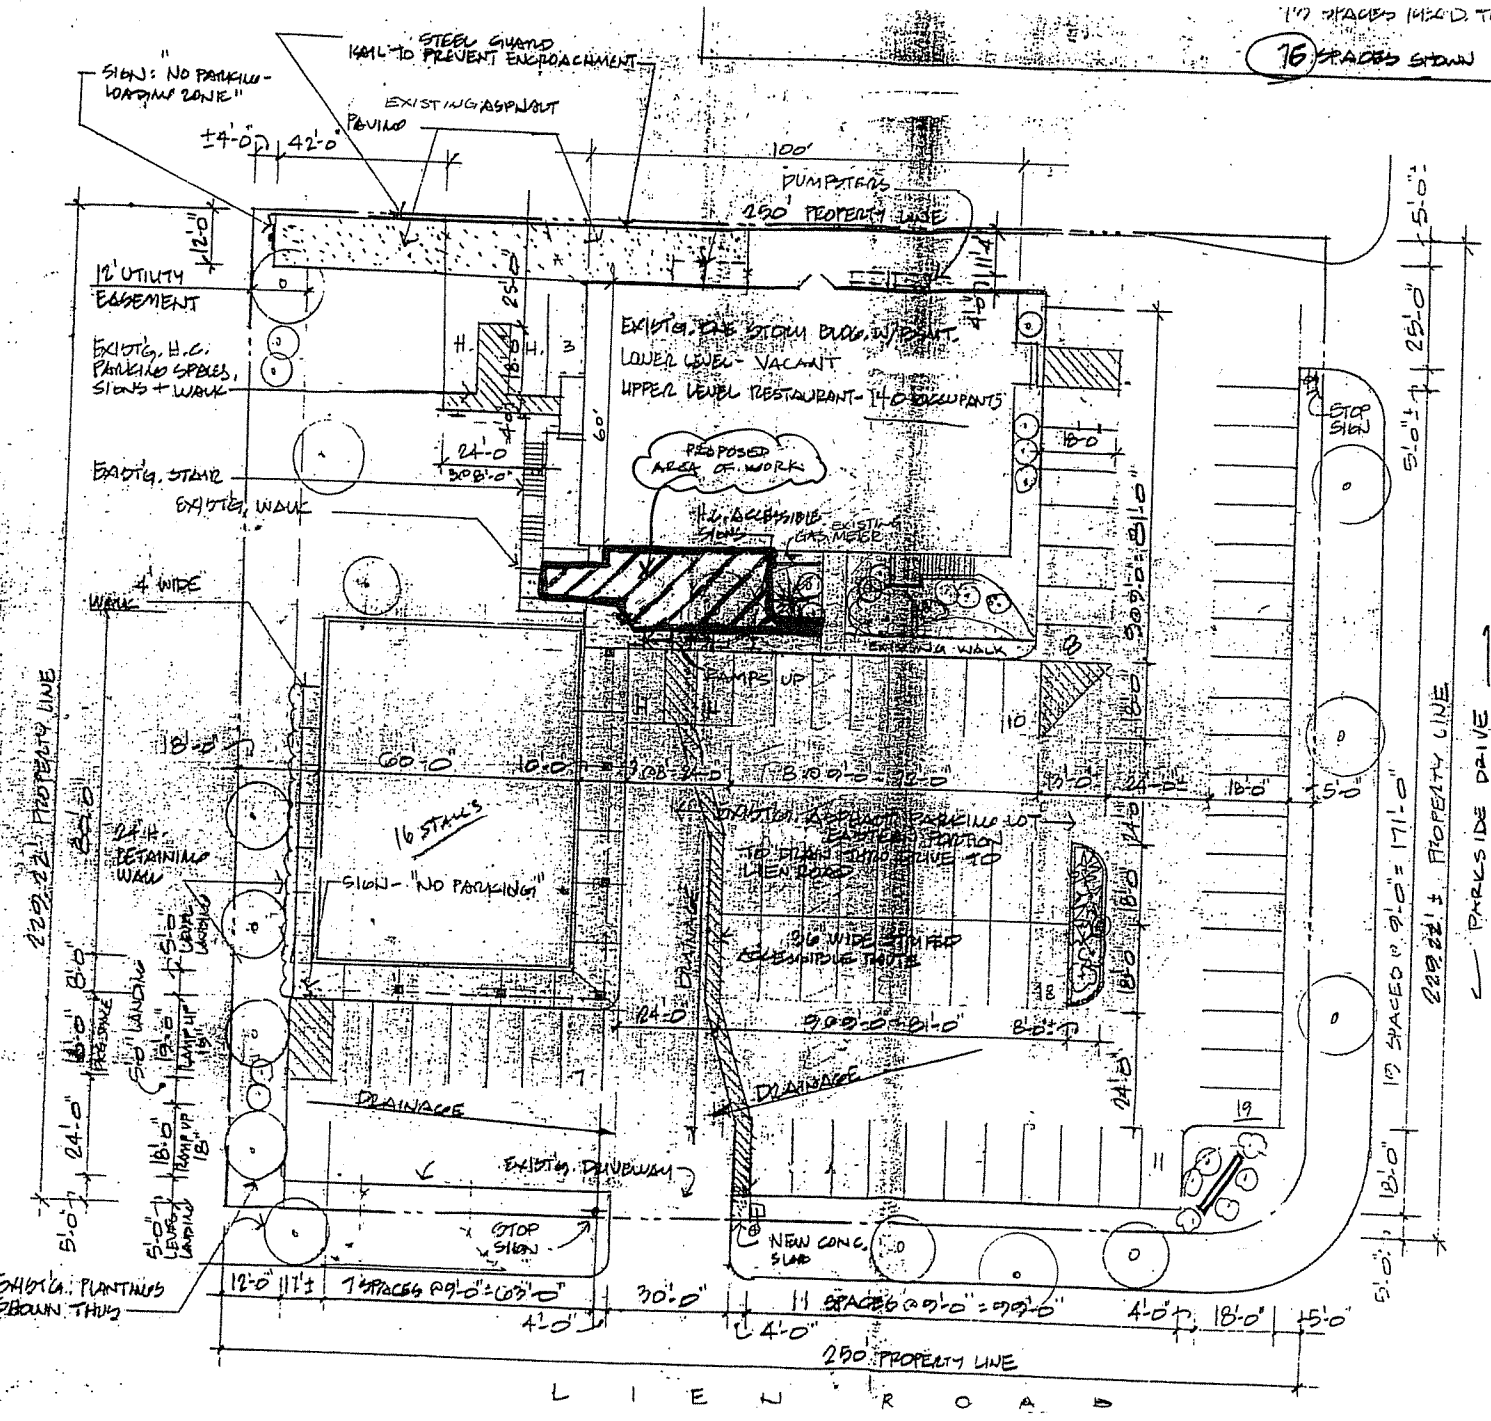

17 SPACES 142'-0" TOTAL

16 SPACES SHOWN

1" = 30' SCALE

LAREDO'S MEXICAN RESTAURANT
4001 LIEN ROAD
MADISON, WI 53704
608-240-9701

EXISTING SITE PLAN

(SEE SHEET 2 FOR PROPOSED
OUTDOOR SEATING DETAILS)

VICTOR
 1155 Quail Court
 Pewaukee, WI 53072
 (262) 891-2074 • Fax: (262) 895-8421

LIEN ROAD
SITE PLAN
N.T.S.
SEE SHEET 1

20" HIGH ALUMINUM RAIL
ON 6" WIDE CONC. CURB AS REQ.

PROPOSED
4' CONCRETE PATIO AREA
W/ 5" STONE BASE
(APPROX. 1000 SF - 60 SEATS)
15 TABLES @ 42 W/ UMBRELLAS

1155 Quail Court
Pewaukee, WI 53072
(262) 691-2074 • Fax: (262) 695-8421

SHEET 2 OF 2

LAREDO'S MEXICAN RESTAURANT
4001 LIEN ROAD
MADISON, WI

AUG. 24, 2006 APPROX SCALE 1/8" = 1'-0"
(VERIFY ALL DIMENSIONS IN FIELD)