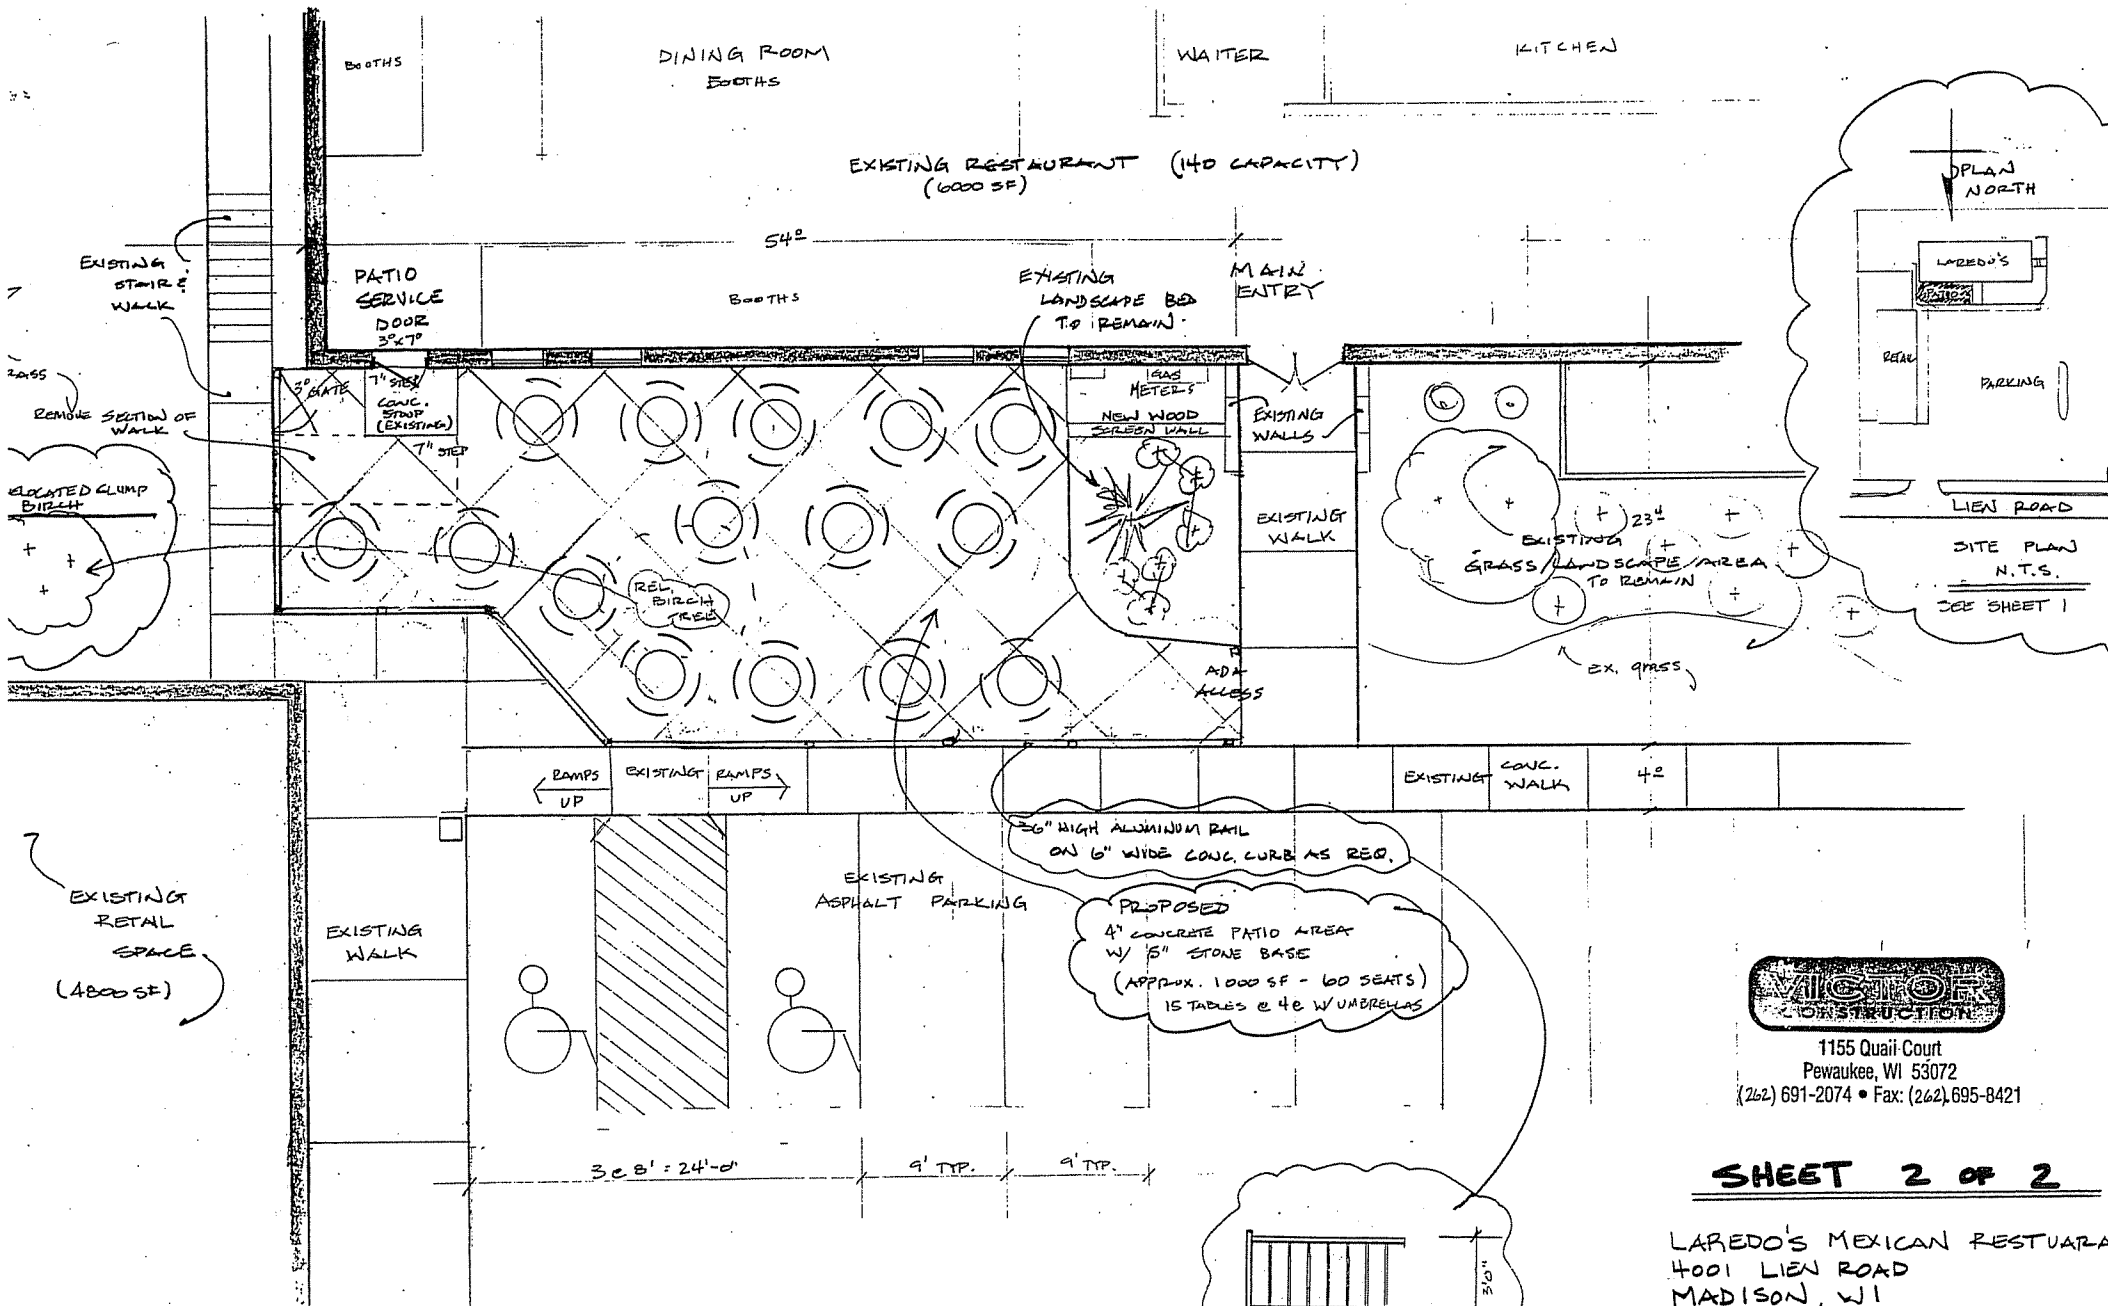

17 SPACES 142'-0" TOTAL

16 SPACES SHOWN

1" = 30' SCALE

LAREDO'S MEXICAN RESTAURANT
4001 LIEN ROAD
MADISON, WI 53704
608-240-9701

EXISTING SITE PLAN

(SEE SHEET 2 FOR PROPOSED
OUTDOOR SEATING DETAILS)

VICTOR
 1155 Quail Court
 Pewaukee, WI 53072
 (262) 891-2074 • Fax: (262) 895-8421

LIEN ROAD
SITE PLAN
N.T.S.
SEE SHEET 1

20" HIGH ALUMINUM RAIL
ON 6" WIDE CONC. CURB AS REQ.

PROPOSED
4' CONCRETE PATIO AREA
W/ 5" STONE BASE
(APPROX. 1000 SF - 60 SEATS)
15 TABLES @ 42 W/ UMBRELLAS

1155 Quail Court
Pewaukee, WI 53072
(262) 691-2074 • Fax: (262) 695-8421

SHEET 2 OF 2

LAREDO'S MEXICAN RESTAURANT
4001 LIEN ROAD
MADISON, WI

AUG. 24, 2006 APPROX SCALE 1/8" = 1'-0"
(VERIFY ALL DIMENSIONS IN FIELD)