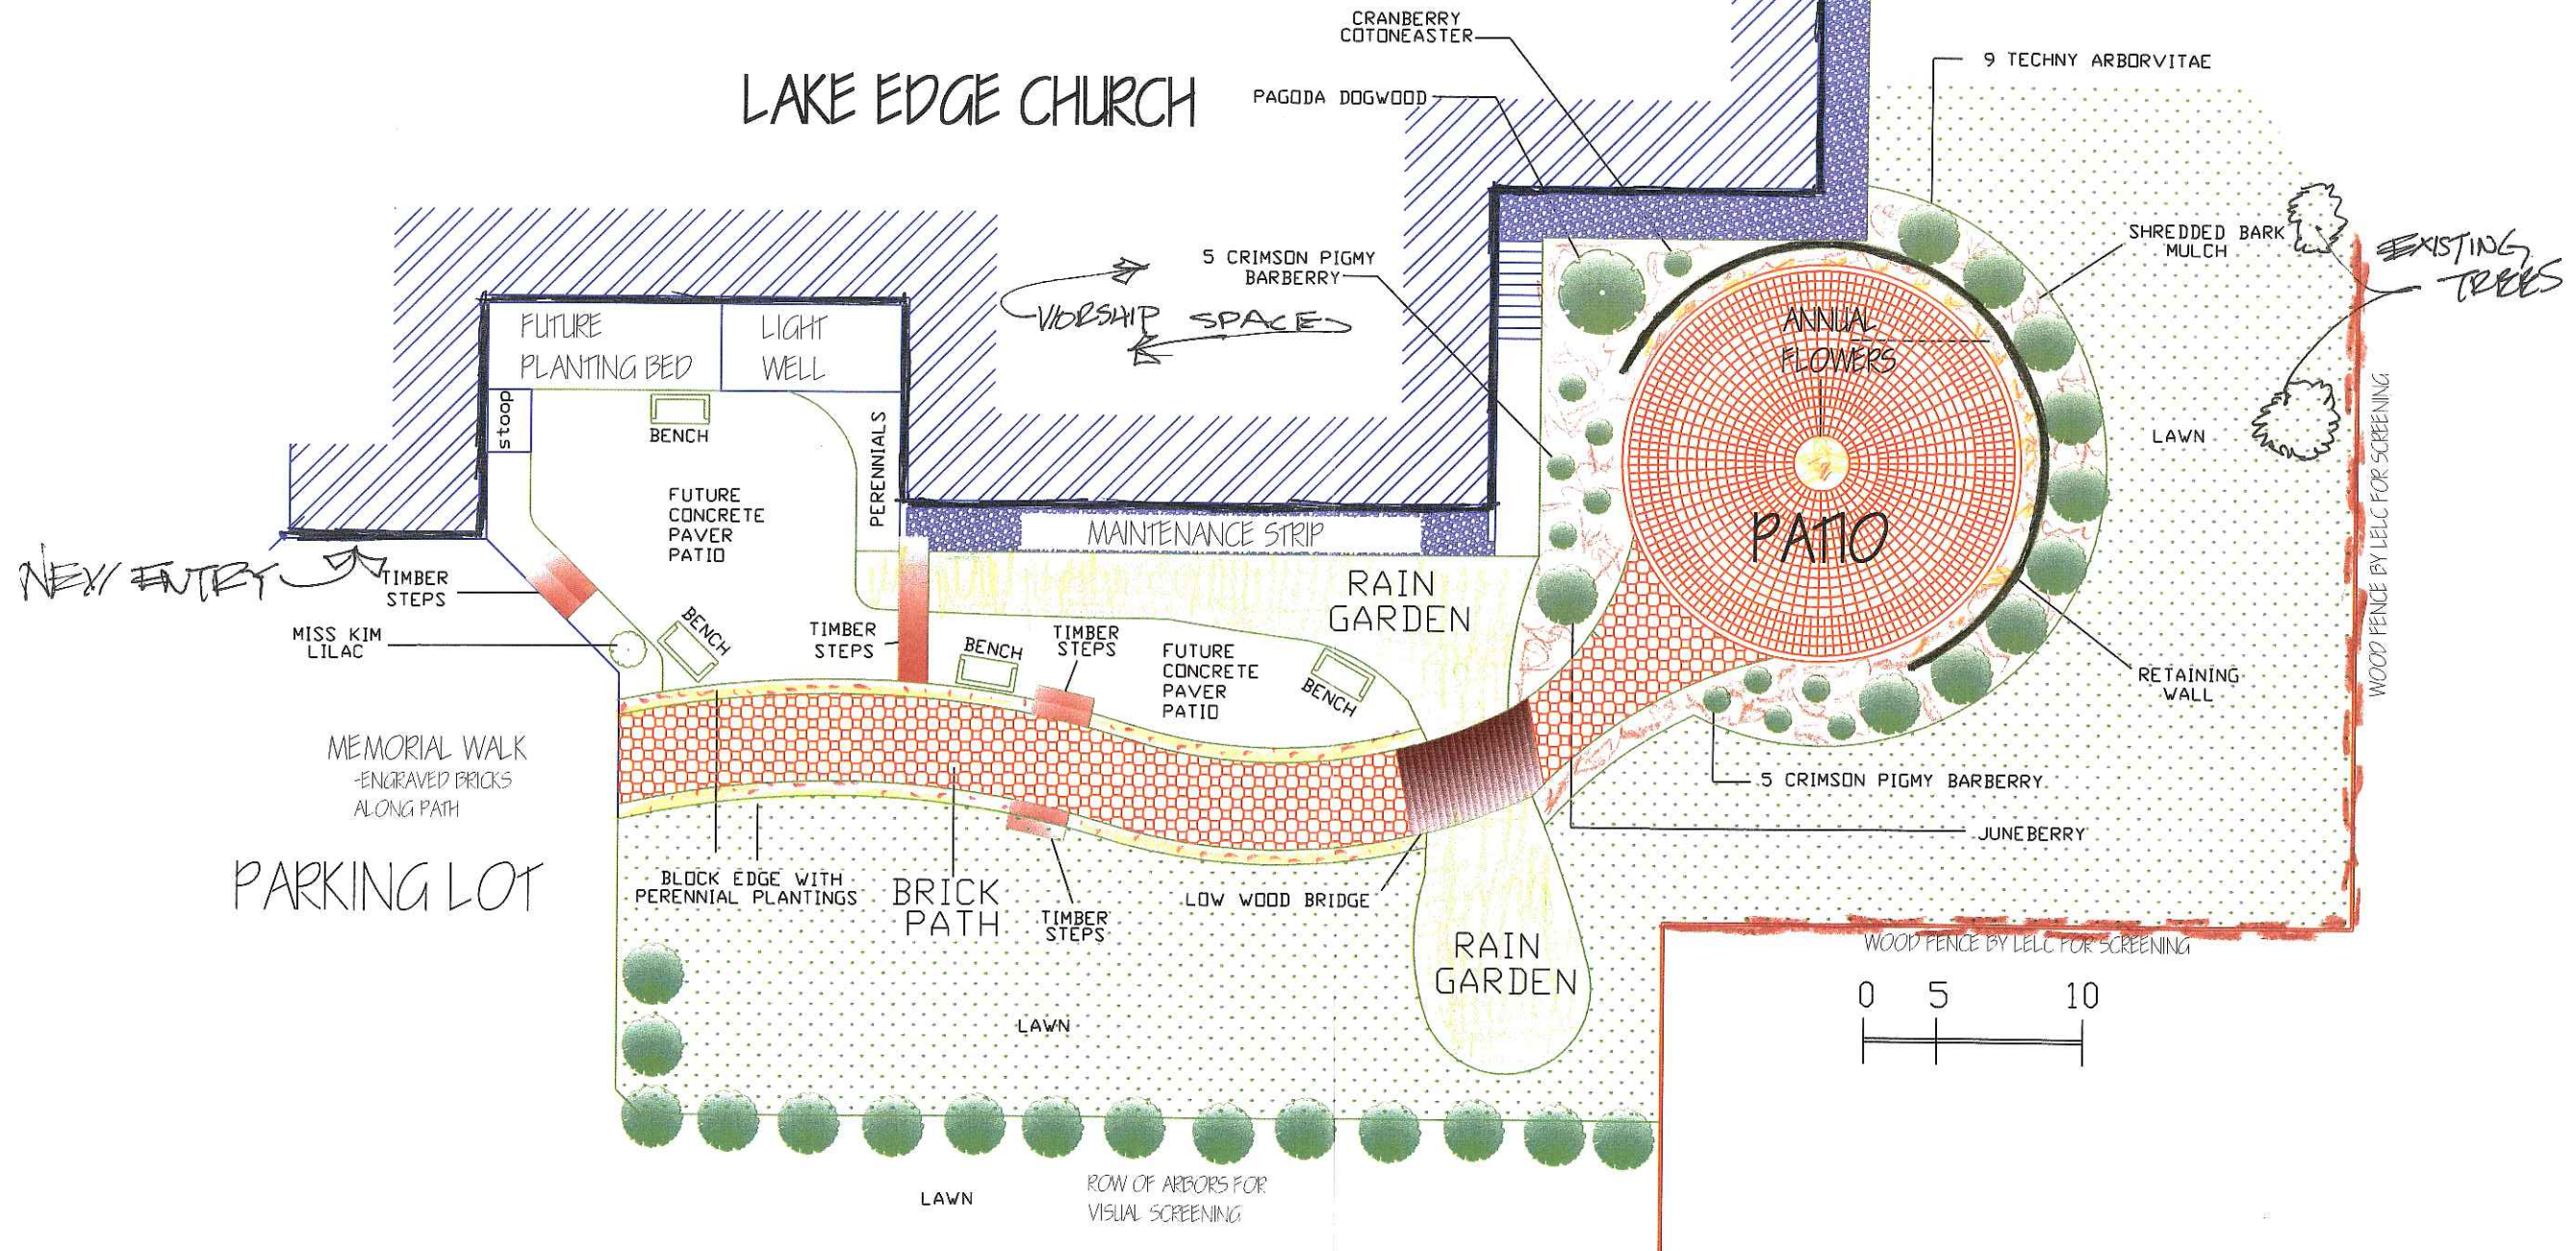

QTY	ITEM LIST
1	PAGODA DOGWOOD
1	JUNEBERRY
1	CRANBERRY COTONEASTER
9	TECHNY ARBORVITAE
1	MISS KIM LILAC
10	CRIMSON PIGMY BARBERRY
NA	PERFENIALS
NA	ANNUALS

← MONONA DRIVE →

INTERNMENT OPTIONS FOR URN OR ASHES:  
 1. PLACE URN INTO RETAINING WALL NICHE  
 2. PLACE URN UNDER BRICK IN CIRCLE  
 3. PLACE ASHES IN CENTER GARDEN

# LAKE EDGE CHURCH

SCALE: 1" = 20'  
 DESIGN BY: PES  
 DATE: 06/25/05

LAKE EDGE LUTHERAN CHURCH  
 4032 MONONA DR  
 MADISON, WI 53716

6433 NESBITT RD.  
 MADISON, WI 53719  
 PH. 608.845.3250  
 FX. 608.845.6339

NYGAARD 5-24-6