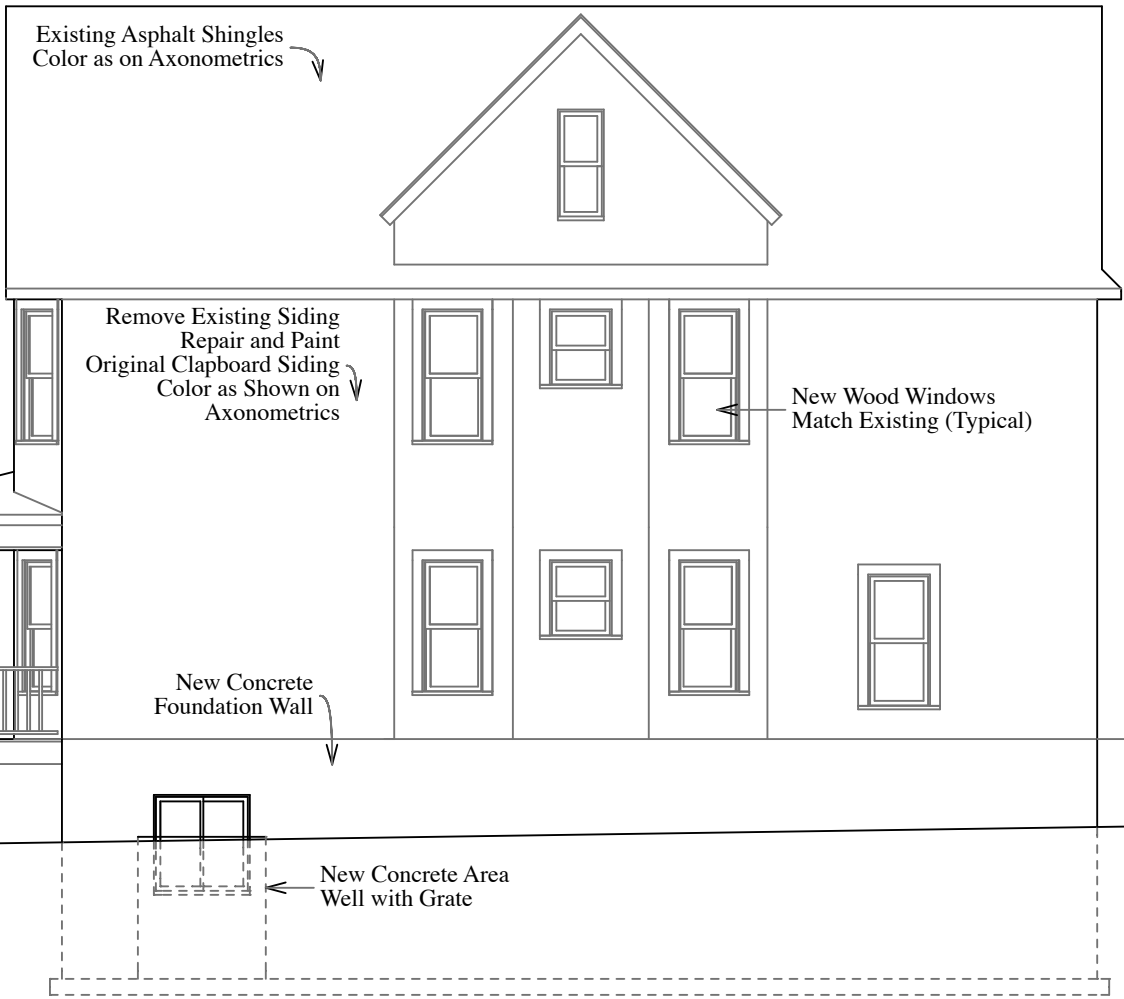

North Blair

East Johnson

East or Blair Street

North

Elevations @ 1/8" = 1'-0"
 520 East Johnson
 Madison, Wisconsin
 January 5, 2015

Elevations @ 1/8" = 1'-0"
 520 East Johnson
 Madison, Wisconsin
 January 5, 2015

Existing
520 East
Johnson

524 East
Johnson
(Relocated
119 North
Butler)

Plant Schedule:

Trees		
1	Populus Tremloides / Quaking Aspen	8'x8'
Shrubs		
3	Potentilla Fruiticosa / Gold Drop	2'x2'-3'
3	Spirea Bulmalda / Darts Red	2'x4'
2	Weigelia Florida /Red Prince	5'x5'
2	Viburum Opulus "Caprifoliaceae" European Cranberry	2.5'x2.5'
Evergreens		
6	Juniperus Chinenis / Sea Green	4'x4'
3	Juniperus Sabina / Savin	2.5'x3'
3	Thuja Occidentalis / Holmstrup Arborvitae	4'x4'
Perenials		
6	Hosta Montana / Aureomarginata	4'
5	Hosta Sieboldi / Elegans	2.5'

Landscape Plan @ 1" = 10'
520 East Johnson
Madison, Wisconsin
January 5, 2015

East or Blair Street

North

Approved & Recorded Minor Alteration
October, 2011

Proposed Elevations @ 1/8" = 1'-0"
520 East Johnson
Madison, Wisconsin
October 15, 2011