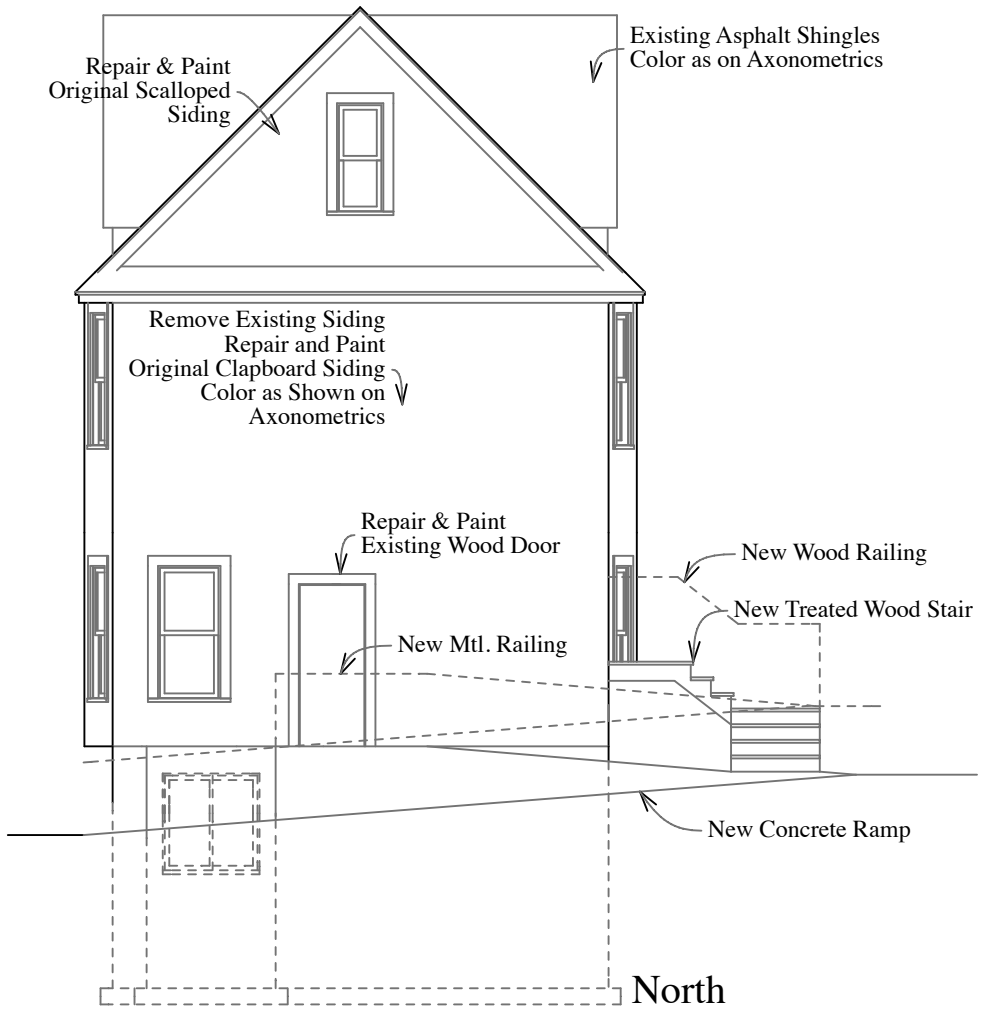

North Blair

East Johnson

East or Blair Street

North

Elevations @ 1/8" = 1'-0"
 520 East Johnson
 Madison, Wisconsin
 January 5, 2015

Elevations @ 1/8" = 1'-0"
 520 East Johnson
 Madison, Wisconsin
 January 5, 2015

Landscape Plan @ 1" = 10'
520 East Johnson
Madison, Wisconsin
January 5, 2015

East or Blair Street

North

Approved & Recorded Minor Alteration
October, 2011

Proposed Elevations @ 1/8" = 1'-0"
520 East Johnson
Madison, Wisconsin
October 15, 2011