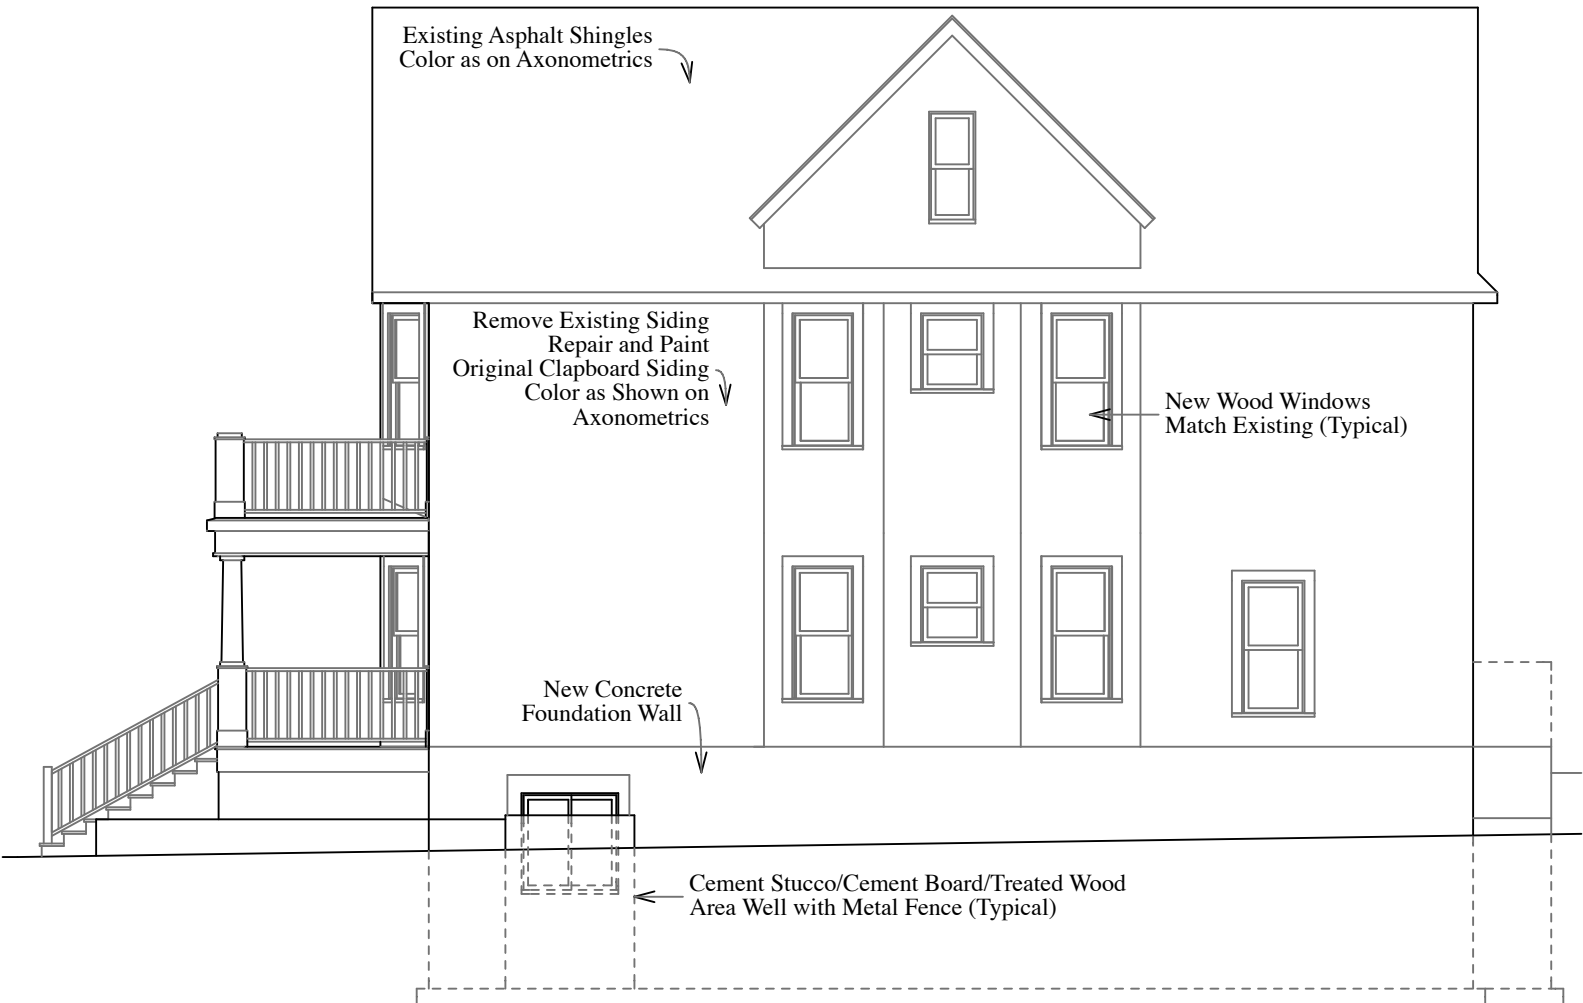

North Blair

East Johnson

East or Blair Street

North

Elevations @ 1/8" = 1'-0"
 520 East Johnson
 Madison, Wisconsin
 January 5, 2015

Elevations @ 1/8" = 1'-0"
 520 East Johnson
 Madison, Wisconsin
 January 5, 2015

Existing
520 East
Johnson

524 East
Johnson
(Relocated
119 North
Butler)

Plant Schedule:

Trees		
1	Populus Tremloides / Quaking Aspen	8'x8'
Shrubs		
3	Potentilla Fruiticosa / Gold Drop	2'x2'-3'
3	Spirea Bulmalda / Darts Red	2'x4'
2	Weigelia Florida /Red Prince	5'x5'
2	Viburum Opulus "Caprifoliaceae" European Cranberry	2.5'x2.5'
Evergreens		
6	Juniperus Chinenis / Sea Green	4'x4'
3	Juniperus Sabina / Savin	2.5'x3'
3	Thuja Occidentalis / Holmstrup Arborvitae	4'x4'
Perenials		
6	Hosta Montana / Aureomarginata	4'
5	Hosta Sieboldi / Elegans	2.5'

Landscape Plan @ 1" = 10'
520 East Johnson
Madison, Wisconsin
January 5, 2015

East or Blair Street

North

Approved & Recorded Minor Alteration
October, 2011

Proposed Elevations @ 1/8" = 1'-0"
520 East Johnson
Madison, Wisconsin
October 15, 2011