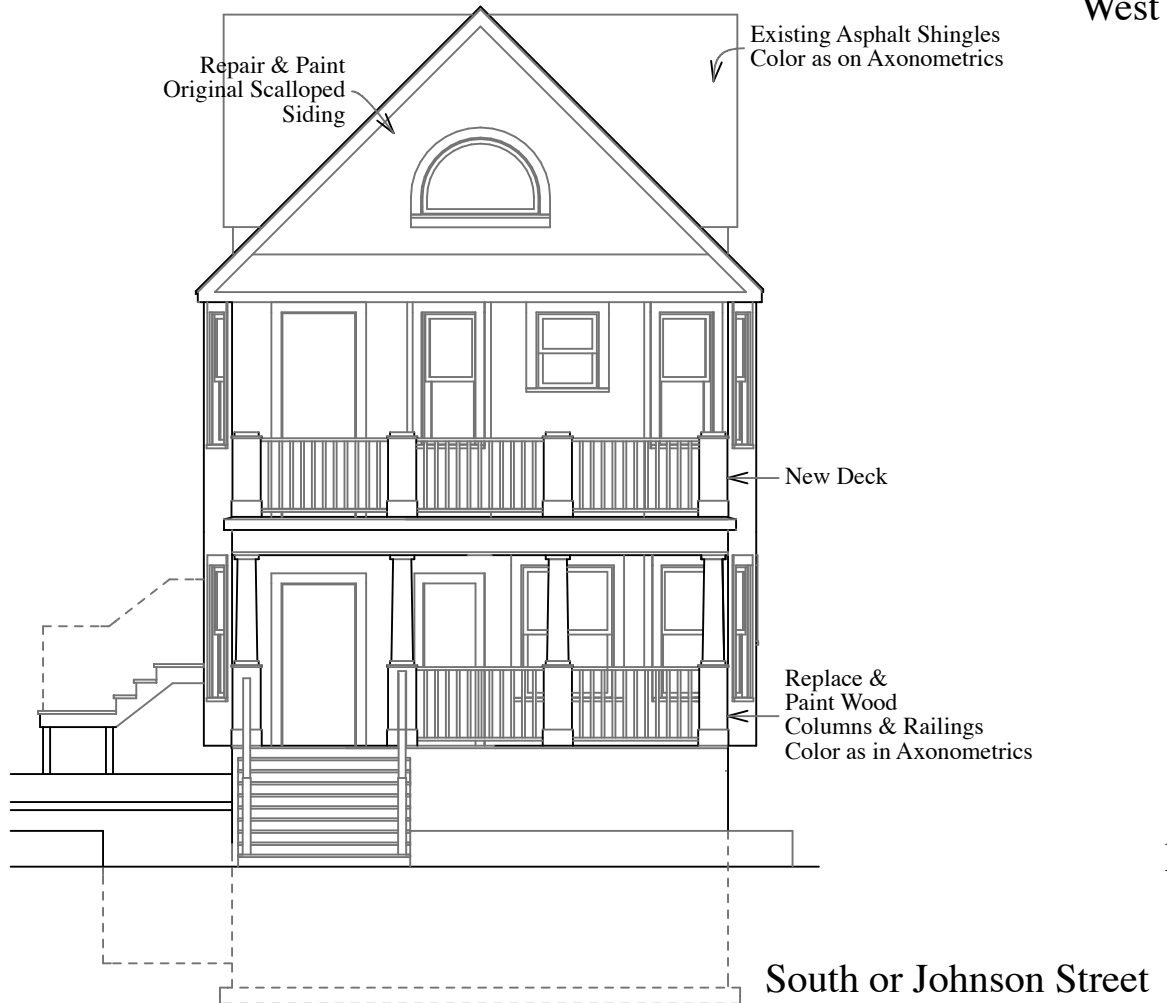

North Blair

East Johnson

East or Blair Street

North

Elevations @ 1/8" = 1'-0"
 520 East Johnson
 Madison, Wisconsin
 January 5, 2015

Elevations @ 1/8" = 1'-0"
 520 East Johnson
 Madison, Wisconsin
 January 5, 2015

Existing
520 East
Johnson

524 East
Johnson
(Relocated
119 North
Butler)

Plant Schedule:

Trees		
1	Populus Tremloides / Quaking Aspen	8'x8'
Shrubs		
3	Potentilla Fruiticosa / Gold Drop	2'x2'-3'
3	Spirea Bulmalda / Darts Red	2'x4'
2	Weigelia Florida /Red Prince	5'x5'
2	Viburum Opulus "Caprifoliaceae" European Cranberry	2.5'x2.5'
Evergreens		
6	Juniperus Chinenis / Sea Green	4'x4'
3	Juniperus Sabina / Savin	2.5'x3'
3	Thuja Occidentalis / Holmstrup Arborvitae	4'x4'
Perenials		
6	Hosta Montana / Aureomarginata	4'
5	Hosta Sieboldi / Elegans	2.5'

Landscape Plan @ 1" = 10'
520 East Johnson
Madison, Wisconsin
January 5, 2015

East or Blair Street

North

Approved & Recorded Minor Alteration
October, 2011

Proposed Elevations @ 1/8" = 1'-0"
520 East Johnson
Madison, Wisconsin
October 15, 2011