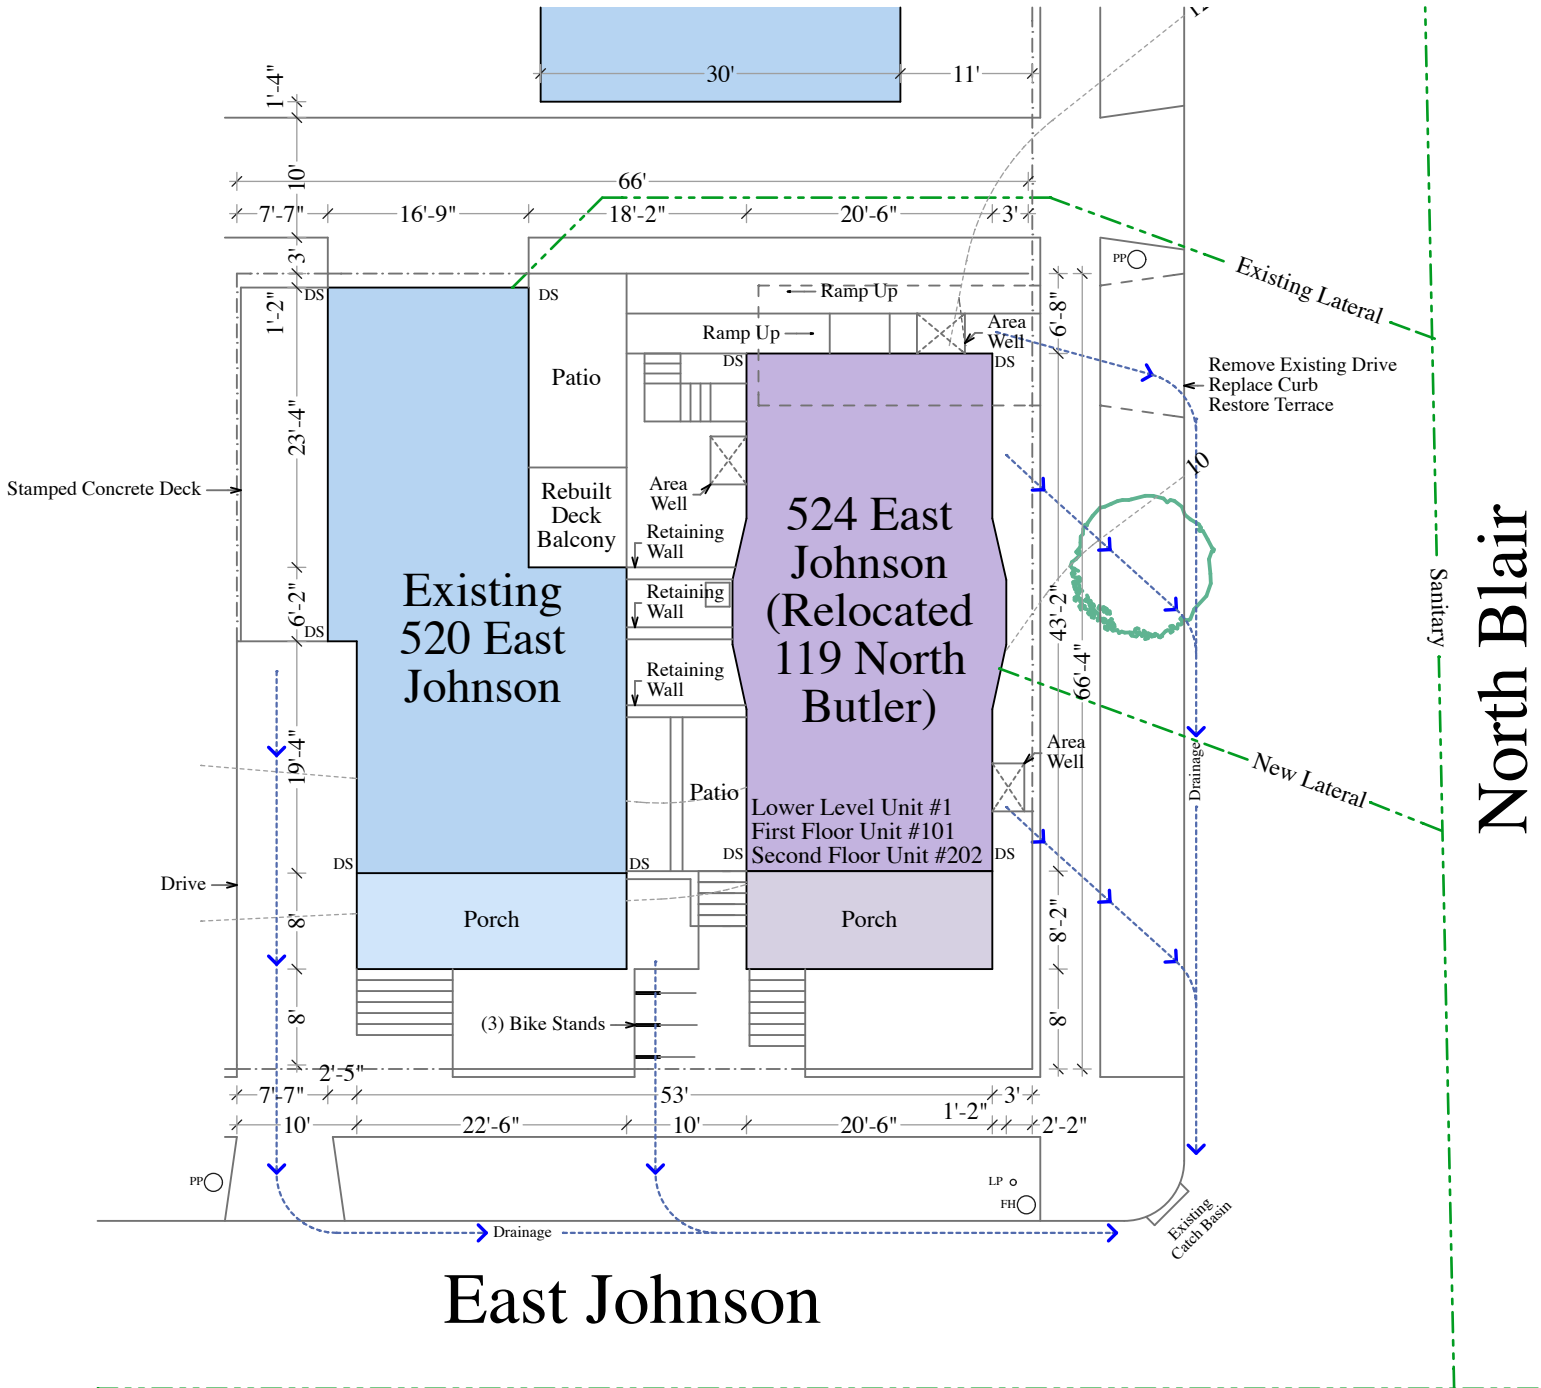

Existing
520 East
Johnson

524 East
Johnson
(Relocated
119 North
Butler)

Plant Schedule:

Trees		
1	Populus Tremloides / Quaking Aspen	8'x8'
Shrubs		
3	Potentilla Fruiticosa / Gold Drop	2'x2'-3'
3	Spirea Bulmalda / Darts Red	2'x4'
2	Weigelia Florida /Red Prince	5'x5'
2	Viburum Opulus "Caprifoliaceae" European Cranberry	2.5'x2.5'
Evergreens		
6	Juniperus Chinenis / Sea Green	4'x4'
3	Juniperus Sabina / Savin	2.5'x3'
3	Thuja Occidentalis / Holmstrup Arborvitae	4'x4'
Perenials		
6	Hosta Montana / Aureomarginata	4'
5	Hosta Sieboldi / Elegans	2.5'

Landscape Plan @ 1" = 10'
520 East Johnson
Madison, Wisconsin
January 5, 2015

East or Blair Street

North

Approved & Recorded Minor Alteration
October, 2011

Proposed Elevations @ 1/8" = 1'-0"
520 East Johnson
Madison, Wisconsin
October 15, 2011

Approved & Recorded Minor Alteration
 February, 2013

Proposed Site Plan @ 1/16" = 1'-0"
 520 East Johnson
 Madison, Wisconsin
 February 6, 2013

Bike Rack West of 520 E Johnson

Area Well East of 524 E Johnson