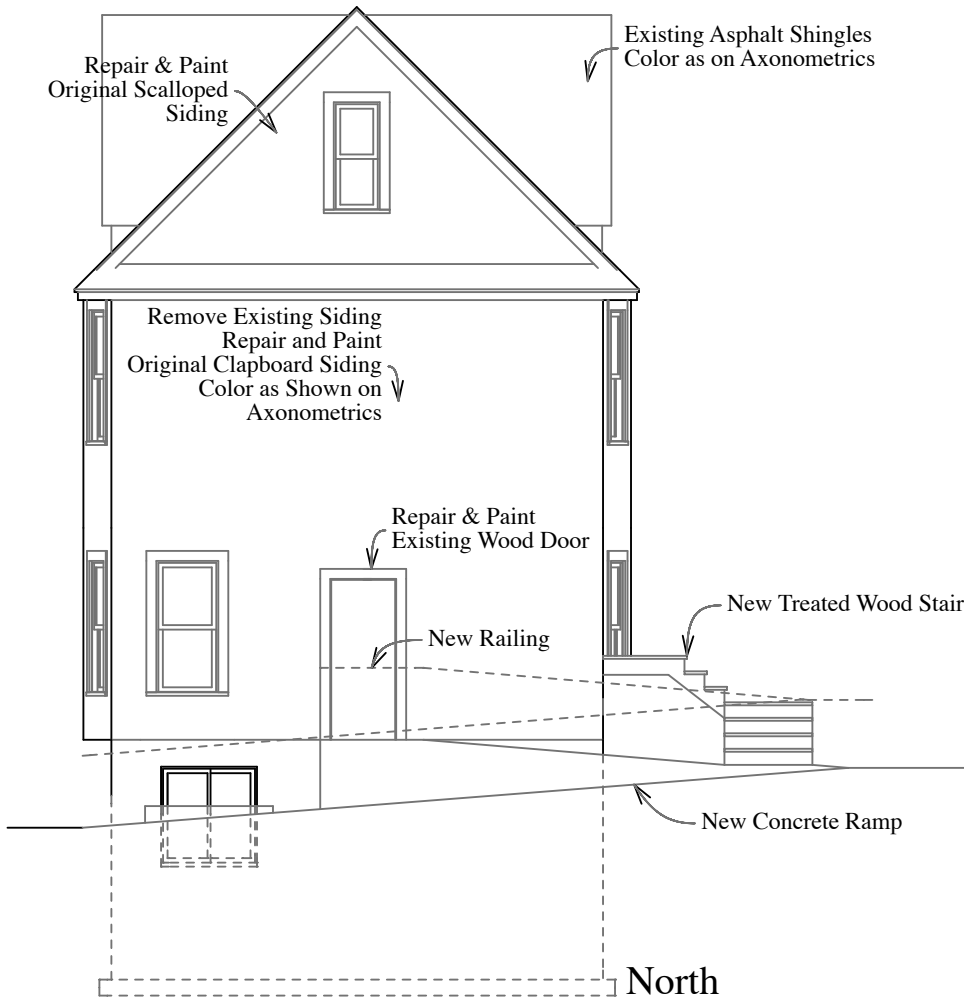

Existing
520 East
Johnson

524 East
Johnson
(Relocated
119 North
Butler)

Plant Schedule:

Trees		
1	Populus Tremloides / Quaking Aspen	8'x8'
Shrubs		
3	Potentilla Fruiticosa / Gold Drop	2'x2'-3'
3	Spirea Bulmalda / Darts Red	2'x4'
2	Weigelia Florida /Red Prince	5'x5'
2	Viburum Opulus "Caprifoliaceae" European Cranberry	2.5'x2.5'
Evergreens		
6	Juniperus Chinenis / Sea Green	4'x4'
3	Juniperus Sabina / Savin	2.5'x3'
3	Thuja Occidentalis / Holmstrup Arborvitae	4'x4'
Perenials		
6	Hosta Montana / Aureomarginata	4'
5	Hosta Sieboldi / Elegans	2.5'

Landscape Plan @ 1" = 10'
520 East Johnson
Madison, Wisconsin
January 5, 2015

East or Blair Street

North

Approved & Recorded Minor Alteration
October, 2011

Proposed Elevations @ 1/8" = 1'-0"
520 East Johnson
Madison, Wisconsin
October 15, 2011