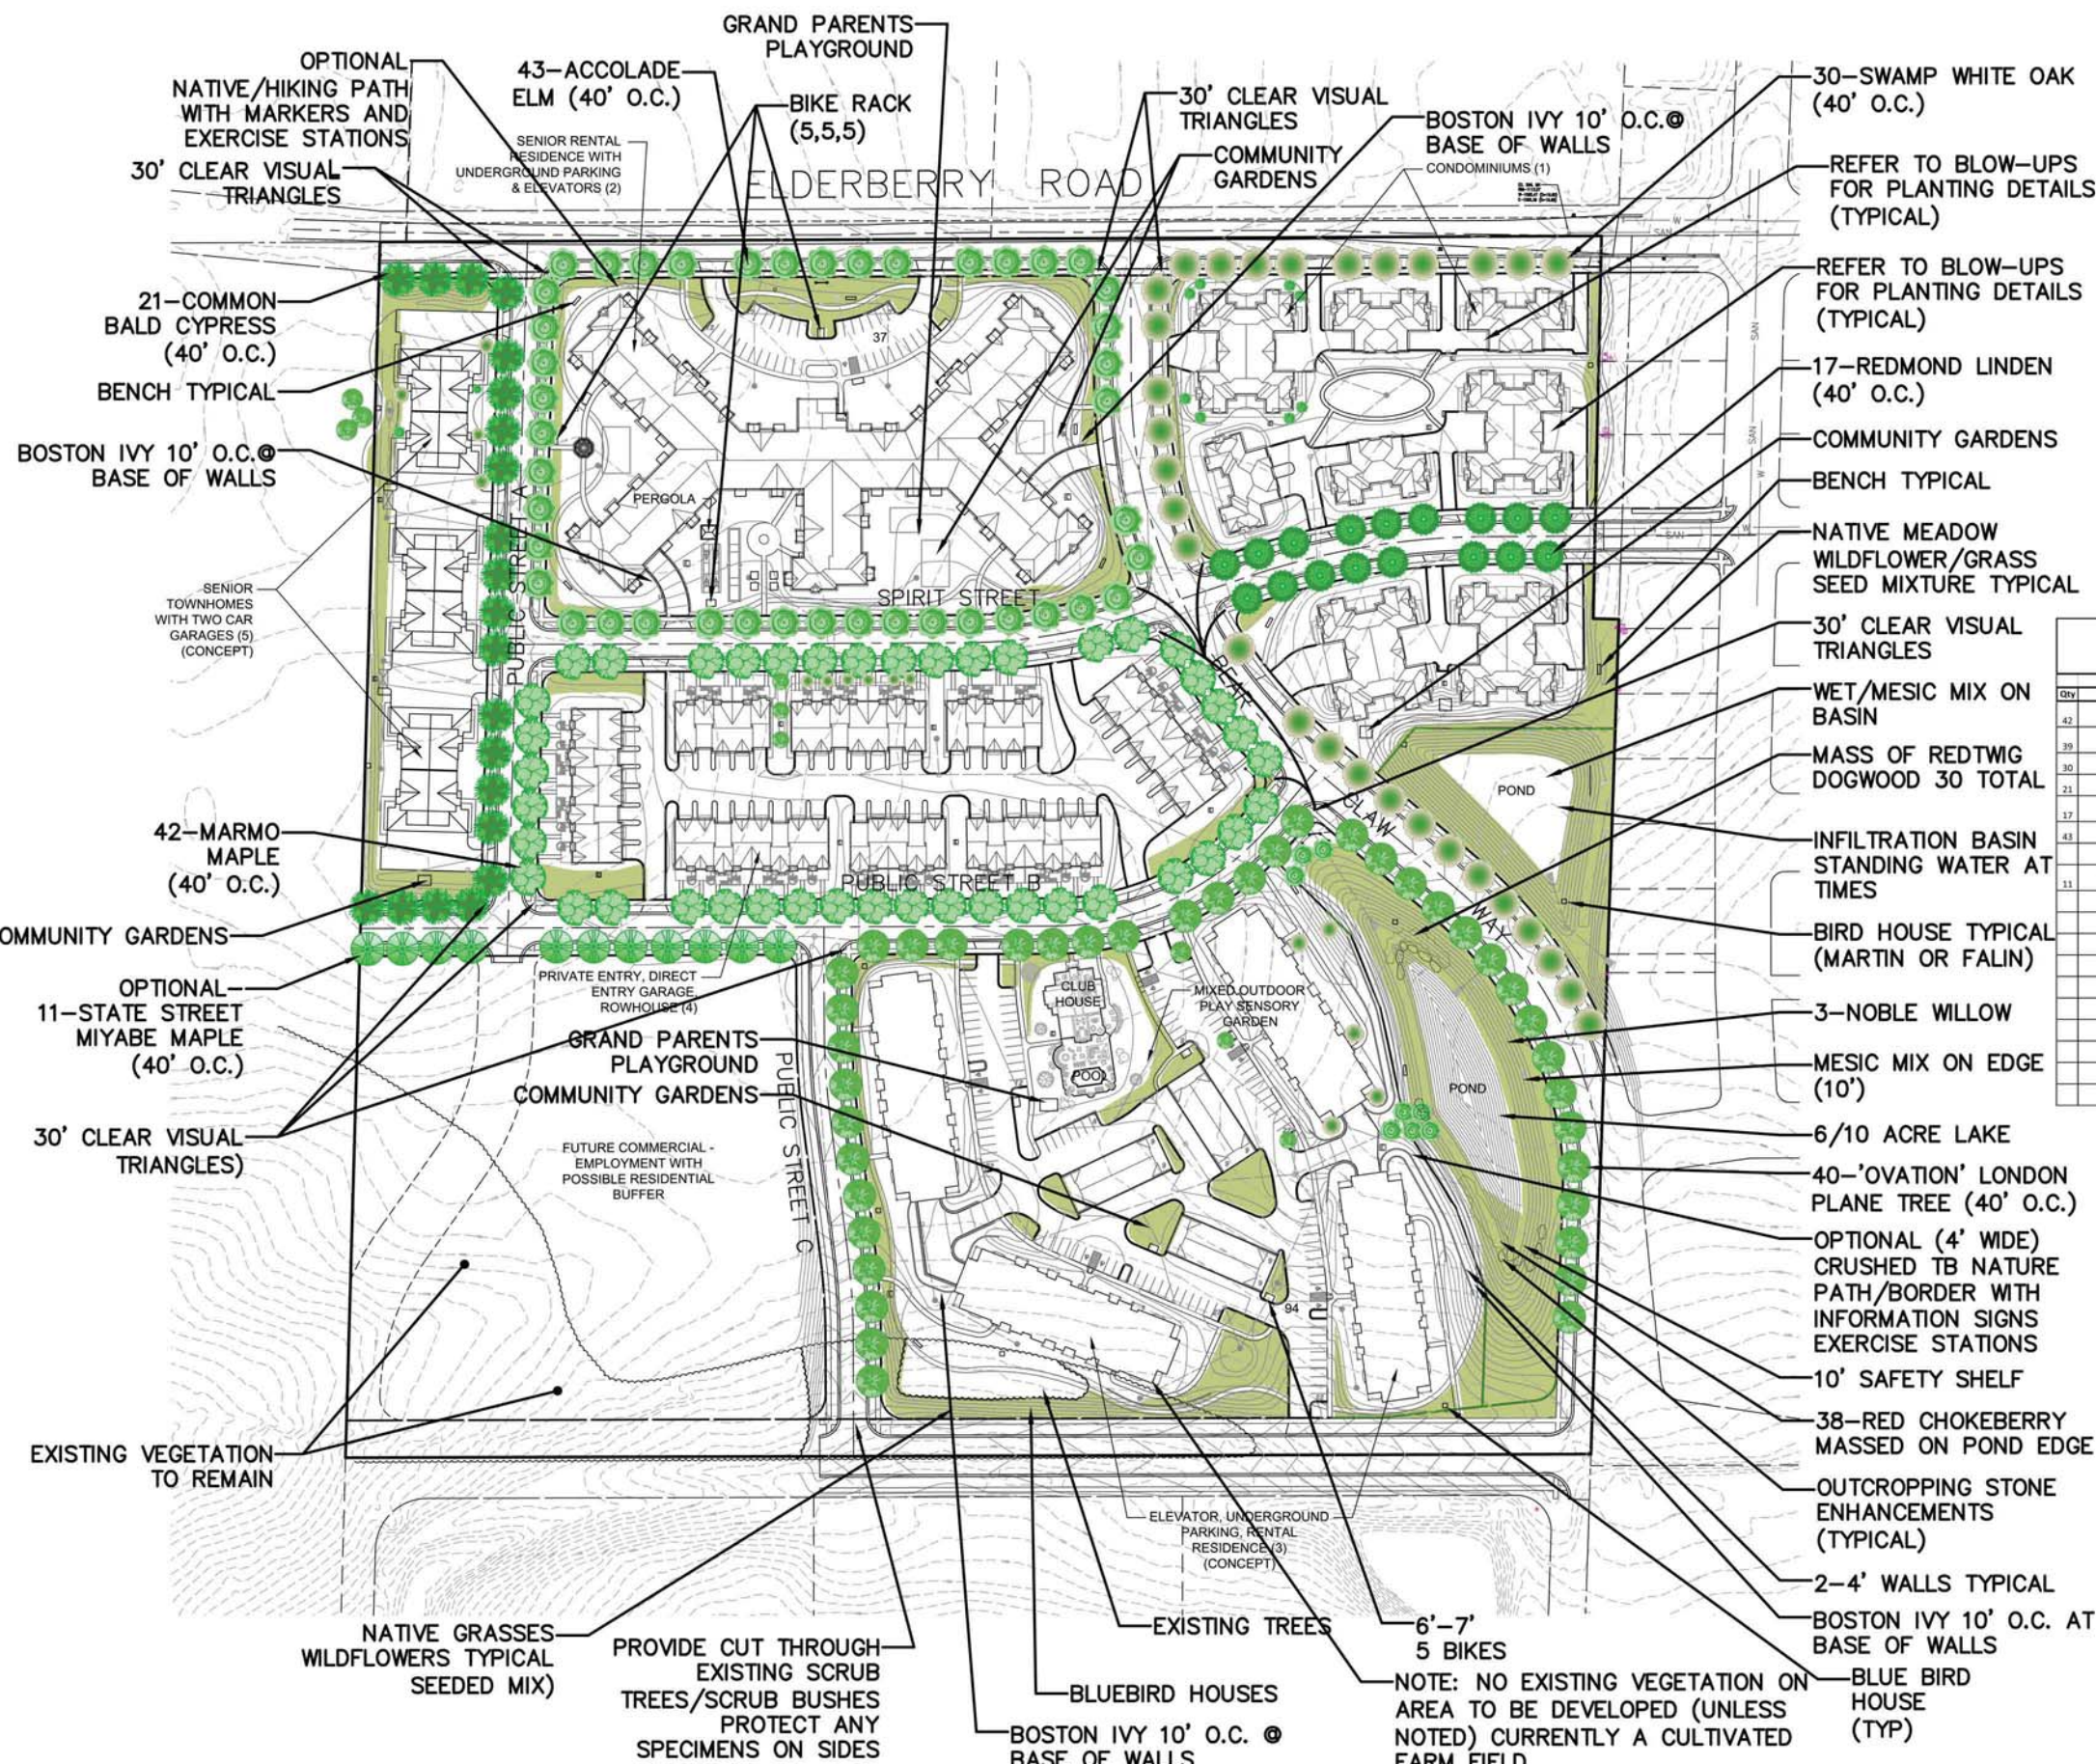

GARLAND ALLIANCE
LANDSCAPE ARCHITECTS

PROJECT:
HIGHLANDS COMMUNITY
ELDERBERRY NEIGHBORHOOD
CITY OF MADISON, WI
BY: United Financial Group, Inc.
660 W. Ridgeview Drive
Appleton, WI 54911

REVISION HISTORY

DATE	DESCRIPTION
10.FEB13	1st DRAFT

DATE:
MARCH 6, 2013

JOB NUMBER:
12041

DESCRIPTION:
OVERALL
LANDSCAPE
PLAN

SHEET

L-1

GARLAND ALLIANCE
P.O. BOX 11913
SHOREWOOD, WI 53211
MR. TIM R.S. GARLAND, RLA
MASTER LANDSCAPE ARCHITECT

UFG Highlands Community (Typical) - Madison, WI
PLANT SCHEDULE - Street Scope

Qty	Botanical Name	Common Name	Size	Root Cnd	Comments
42	Acer x Freemannii Marmo 'Morton'	Marmo Maple	3"	B&B	
39	Platanus x acerifolia Ovation	Ovation Lancelot Planetree	2 1/2 - 3"	B&B	
30	Quercus bicolor	Swamp White Oak	2 1/2 - 3"	B&B	
21	Taxodium distichum	Common Bald Cypress	9 - 10'	B&B	
17	Tilia americana 'Redmond'	Redmond American Linden	3 - 3 1/2"	B&B	
43	Ulmus x Accolade	Accolade Elm	2 1/2 - 3"	B&B	
11	OPTIONAL Acer x Myabei State Street 'Morton'	State Street Moyabe Maple	3"	B&B	

G:\GARLAND ALLIANCE\ELDERBERRY_MADISON\LANDSCAPE_PLANS-PRELIM\ELDERBERRY_2013-02-22.DWG