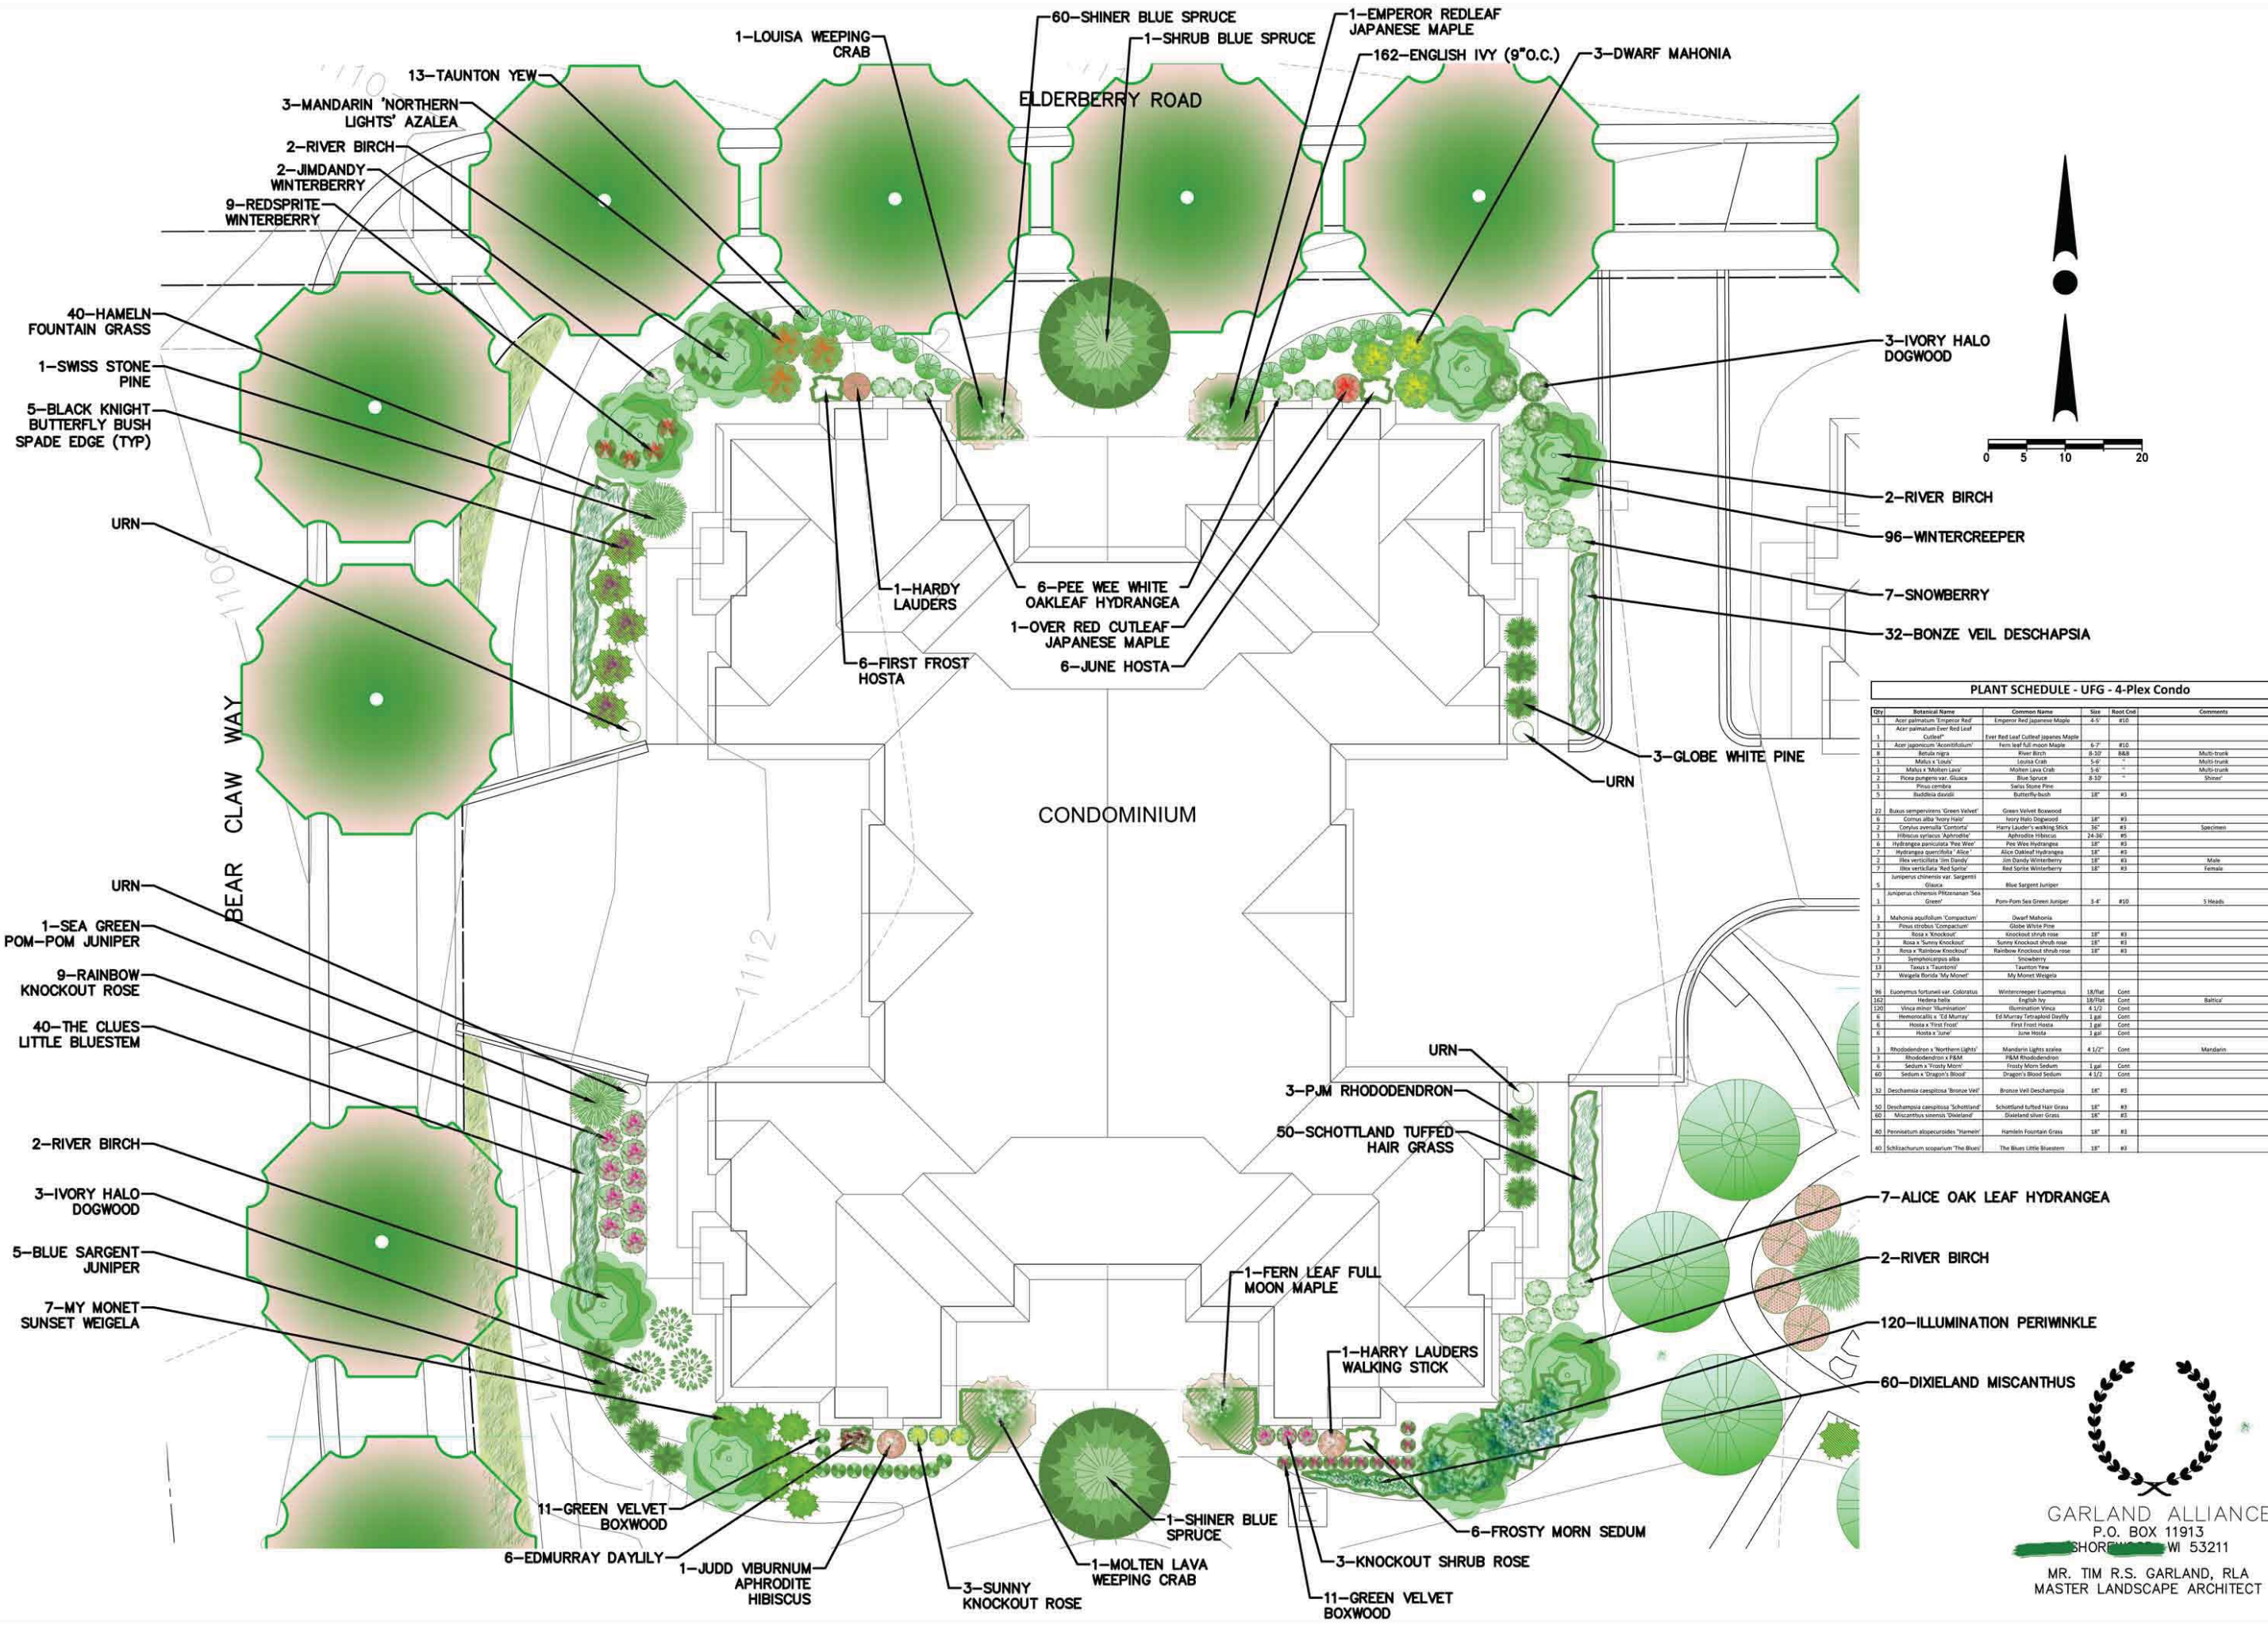

GARLAND ALLIANCE
LANDSCAPE ARCHITECTS
P.O. BOX 11913
SHOREWOOD, WI 53045
PHONE: (414) 962-1602
EMAIL: tim@gardenstygardland.com

17700 W. CAPITOL DRIVE
BROOKFIELD, WI 53045
PHONE: (262) 790-1480
FAX: (262) 790-1481
EMAIL: jrustel@trioeng.com

PROJECT:
HIGHLANDS COMMUNITY
ELDERBERRY NEIGHBORHOOD
CITY OF MADISON, WI
BY: United Financial Group, Inc.
660 W. Ridgeway Drive
Appleton, WI 54911

REVISION HISTORY

DATE	DESCRIPTION
10.FEB.13	1st DRAFT

DATE:
MARCH 6, 2013

JOB NUMBER:
12041

DESCRIPTION:
TYPICAL
CONDOMINIUM
LANDSCAPE PLAN

SHEET

L-6

G:\GARLAND ALLIANCE\ELDERBERRY_MADISON\LANDSCAPE_PLANS-PRELIM\LANDSCAPE_PLANS-PRELIM_ELDERBERRY_2013-02-22.DWG

PLANT SCHEDULE - UFG - 4-Plex Condo

GARLAND ALLIANCE
P.O. BOX 11913
SHOREWOOD, WI 53045
MR. TIM R.S. GARLAND, RLA
MASTER LANDSCAPE ARCHITECT