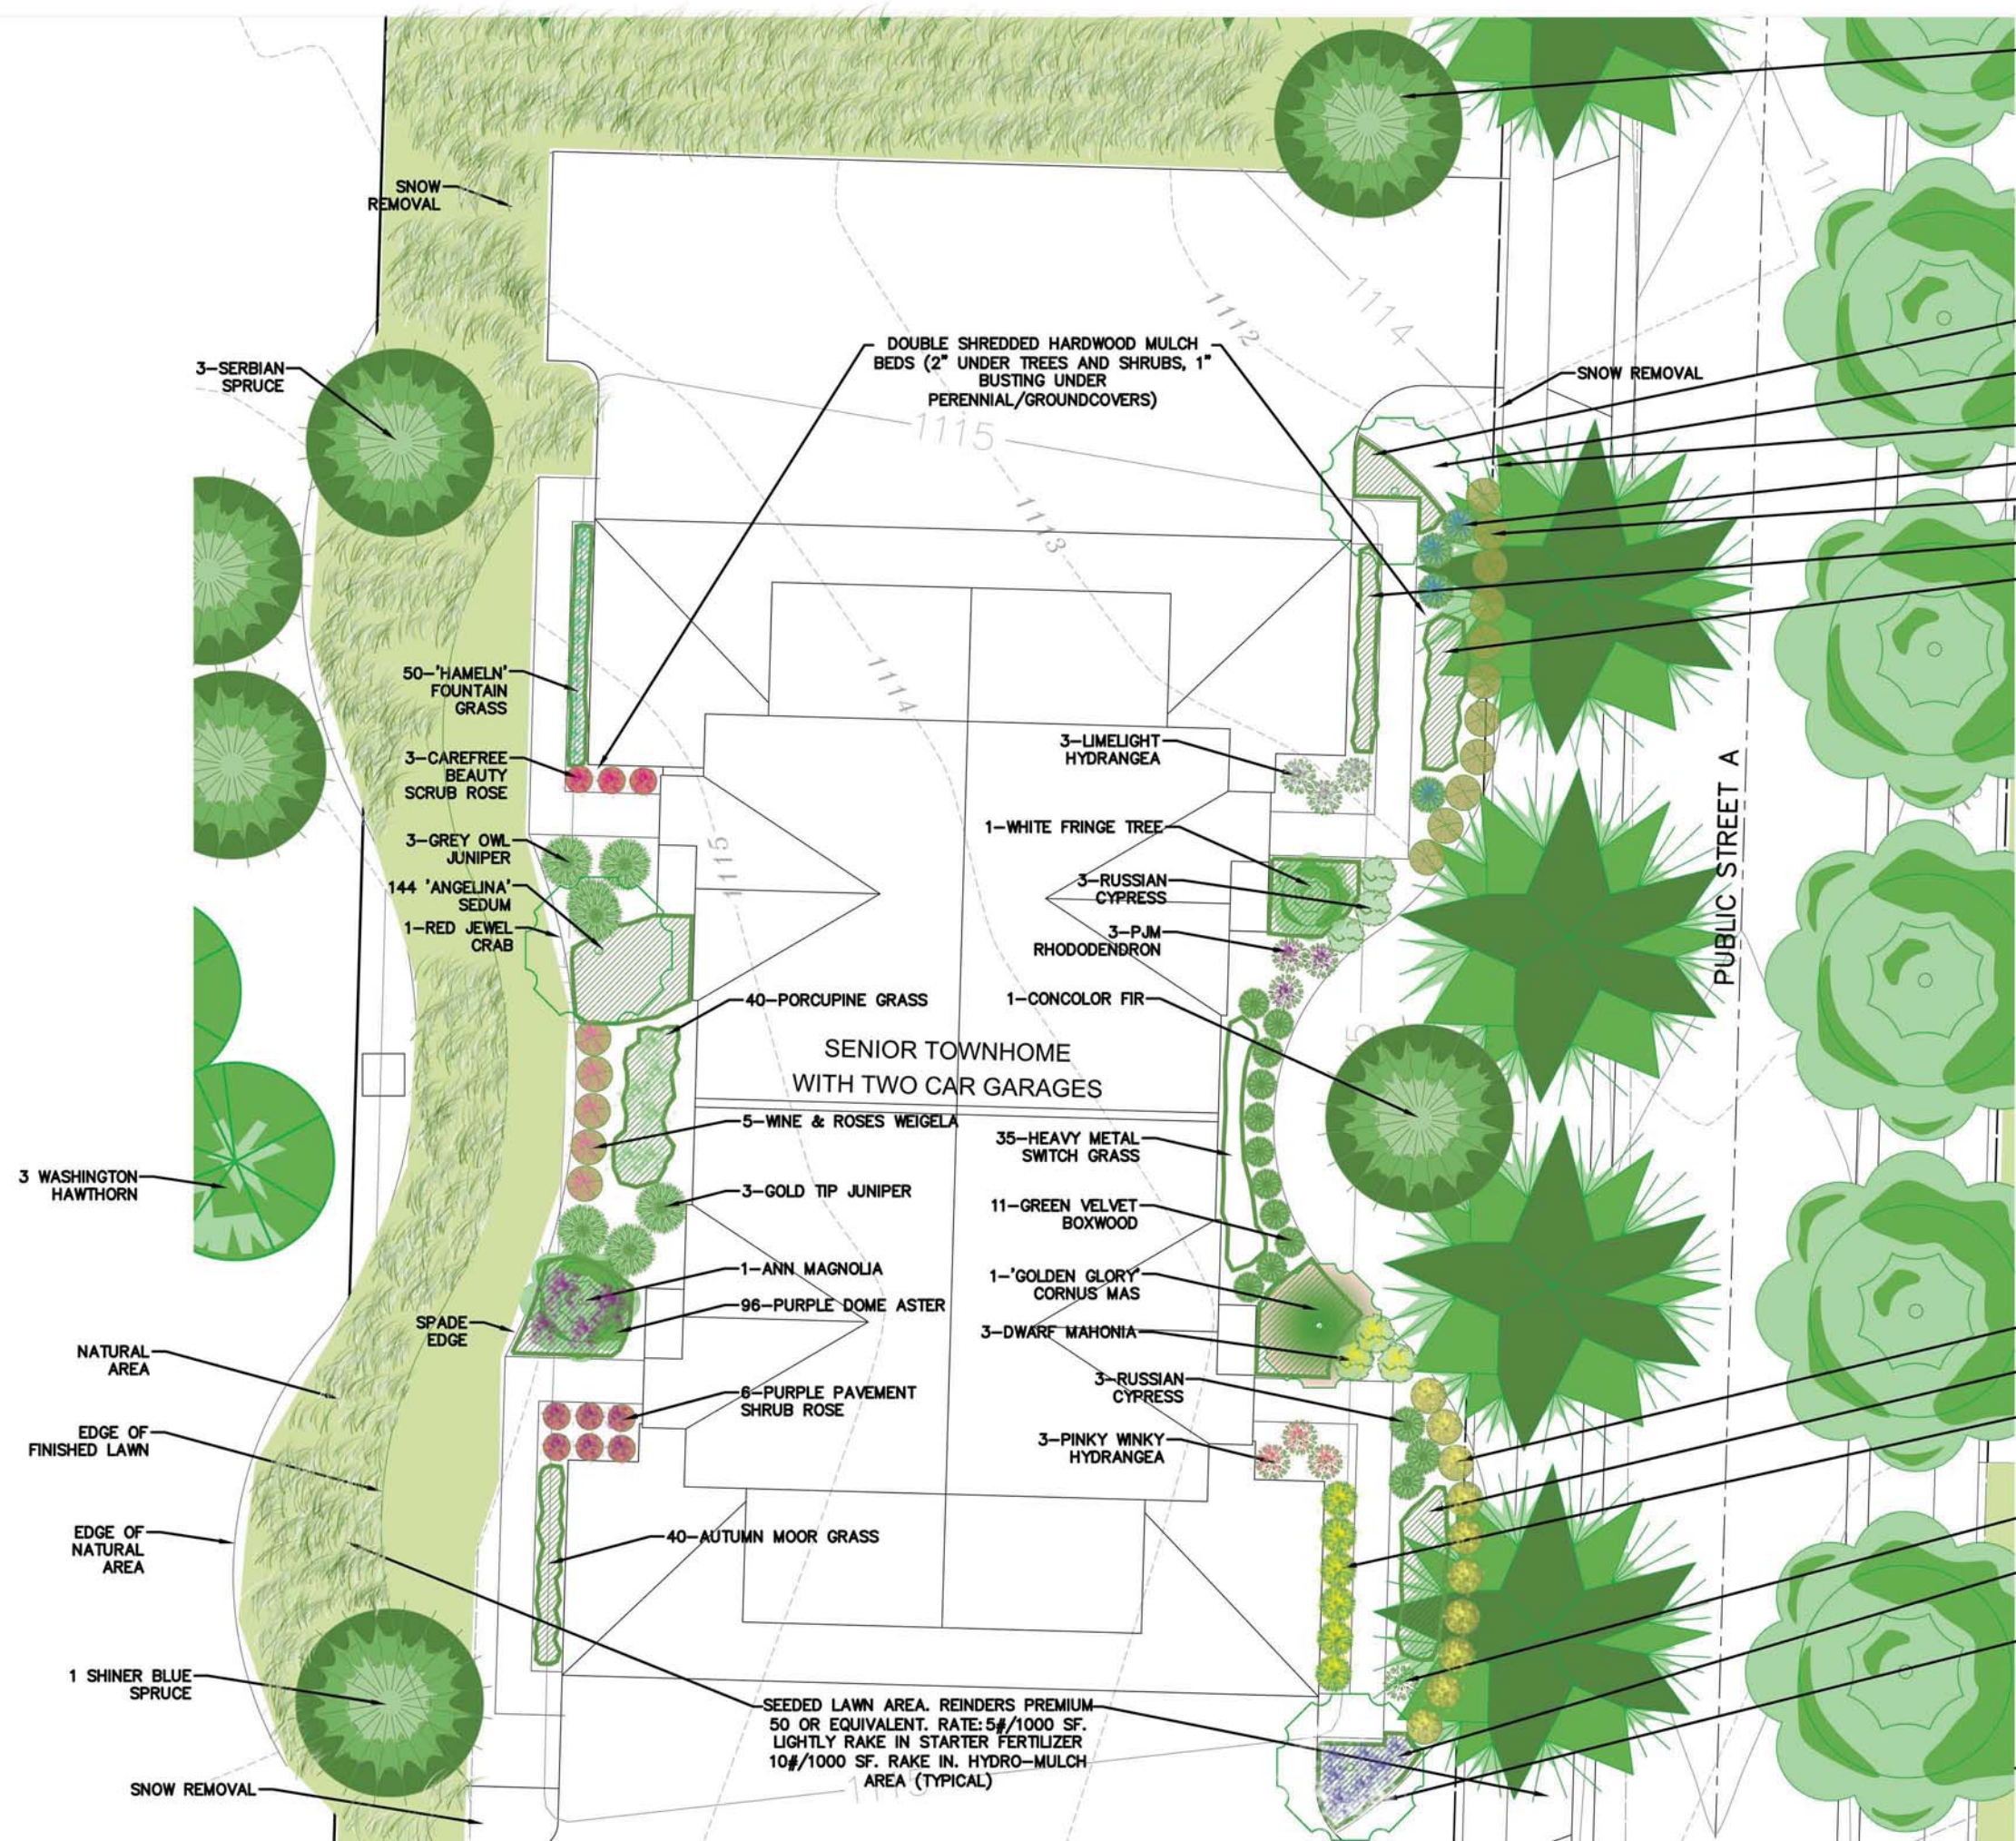

G:\GARLAND ALLIANCE\YELDERBERRY_MADISON\LANDSCAPE_PLANS-PRELIM\ELDERBERRY_2013-02-22.DWG

- 1-BLACK HILLS SPRUCE
- 108-ENGLISH IVY-9"O.C./STAGGER ROWS
- 1-AUTUMN BRILLIANCE SERVICEBERRY
- SPADE EDGE
- 3-TAUNTON YEWE
- 11-COOL SPLASH DIERVILLA
- 40-HOSTA-BLUE CADET
- 50-HEAVY METAL SWITCH GRASS

PLANT SCHEDULE - Senior Townhome - 1 Unit

Qty	Botanical Name	Common Name	Size	Root Cnd	Comments
1	Amelanchier 'Autumn Brilliance'	Autumn Brilliance Serviceberry	10-12'	B&B	Multi-Trunk
1	Chionanthus virginicus	White Fringe Tree	8'	B&B	Multi-Trunk
1	Cornus mas	Cornelancherry Dogwood	6-8'	B&B	Golden Glory/Multi-Trunk
3	Crataegus phaenopynum	Washington Hawthorn	8-10'	B&B	Multi-Trunk
1	Magnolia 'Ann'	Ann Magnolia	5-6'	B&B	Heavy Branch
1	Malus 'Red Jewel'	Red Jewel Crabapple	6-7'	B&B	Multi-Trunk
1	Abies concolor	White Fir	8-10'	B&B	Specimen
1	Picea glauca 'Demata'	Black Hills Spruce	7-8'	B&B	
3	Picea omorika	Serbian Spruce	8-10'	B&B	Mixed Heights
1	Picea pungens var. 'Glauca'	Blue Spruce	8-10'	B&B	"Shiner"
1	Corylus avemilla 'Contora'	Harris - Lauders Walking Stick	3-4'	Cont	
11	Diervilla divaricata	Cool Splash Diervilla	18-24"	Cont	
10	Diervilla sessilifolia 'Yellow Butterfly'	Butterfly Diervilla	18-24"	Cont	
3	Hydrangea paniculata 'Limelight'	Limelight Hydrangea	#5	Cont	
3	Hydrangea paniculata 'Pinky Winky'	Pinky Winky Hydrangea	#5	Cont	
7	Kerria japonica	Japanese Kerria	#5	Cont	Golden Guinea'
3	Rosa 'Carefree Beauty'	Carefree Beauty Shrub Rose	#3	Cont	
6	Rosa 'Purple Pavement'	Purple Pavement Shrub Rose	#3	Cont	
5	Wigelia florida	Wine & Roses Weigela	18-24"	Cont	Wine and Roses'
10	Buxus sempervirens 'Green Velvet'	Green Velvet Boxwood	15-18"	B&B	
3	Juniperus 'Grey Owl'	Grey Owl Juniper	#5	Cont	
3	Juniperus 'Gold Tip'	Gold Tip Juniper	#5	Cont	
3	Mahonia aquifolium 'Compactum'	Dwarf Mahonia	18-24"	B&B	
3	Taxus 'Tauntonii'	Taunton Yew	24-30"	B&B	
108	Hedera helix 'Bowles Variety'	Bowles Vinca	18/Flat	Cont	Baltica'
108	Aster novae-angliae 'Purple Dome'	Purple Dome Aster	4-1/2"	Put	
40	Hosta 'Blue Cadet'	Blue Cadet Hosta	1 gal	Cont	
144	Sedum 'Angelina'	Angelina Sedum	4-1/2"	Cont	
60	Calamagrostis acutiflora 'Overdam'	Overdam Reed Grass	1 gal	Cont	
40	Miscanthus sinensis Stratus	Porcupine Grass	1 gal	Cont	
85	Panicum virgatum 'Heavy Metal'	Heavy Metal Switch Grass	1 gal	Cont	
50	Fernisium atropurpureum Hamels	Hamel's Fountain Grass	1 gal	Cont	
40	Sesleria autumnalis	Autumn Moor Grass	1 gal	Cont	

- 10-YELLOW BUTTERFLY DIERVILLA
- 60-OVERDAM REED GRASS
- 7-KERRIA 'GOLDEN GUINEA'
- 1-HARRY LAUDER'S WALKING STICK
- 108-"BOWLES" VINCA 9"O.C./STAGGER
- 1-IVORY SILK JAPANESE TREE LILAC

PLAN-ONE UNIT
EACH UNIT TO VARY-PLANTS/BEDS

GARLAND ALLIANCE
P.O. BOX 11913
SHOREWOOD, WI 53211
MR. TIM R.S. GARLAND, RLA
MASTER LANDSCAPE ARCHITECT

GARLAND ALLIANCE
LANDSCAPE ARCHITECTS
P.O. BOX 11913
SHOREWOOD, WI 53211
PHONE: (414) 962-1602
EMAIL: tm@gardensbygarland.com