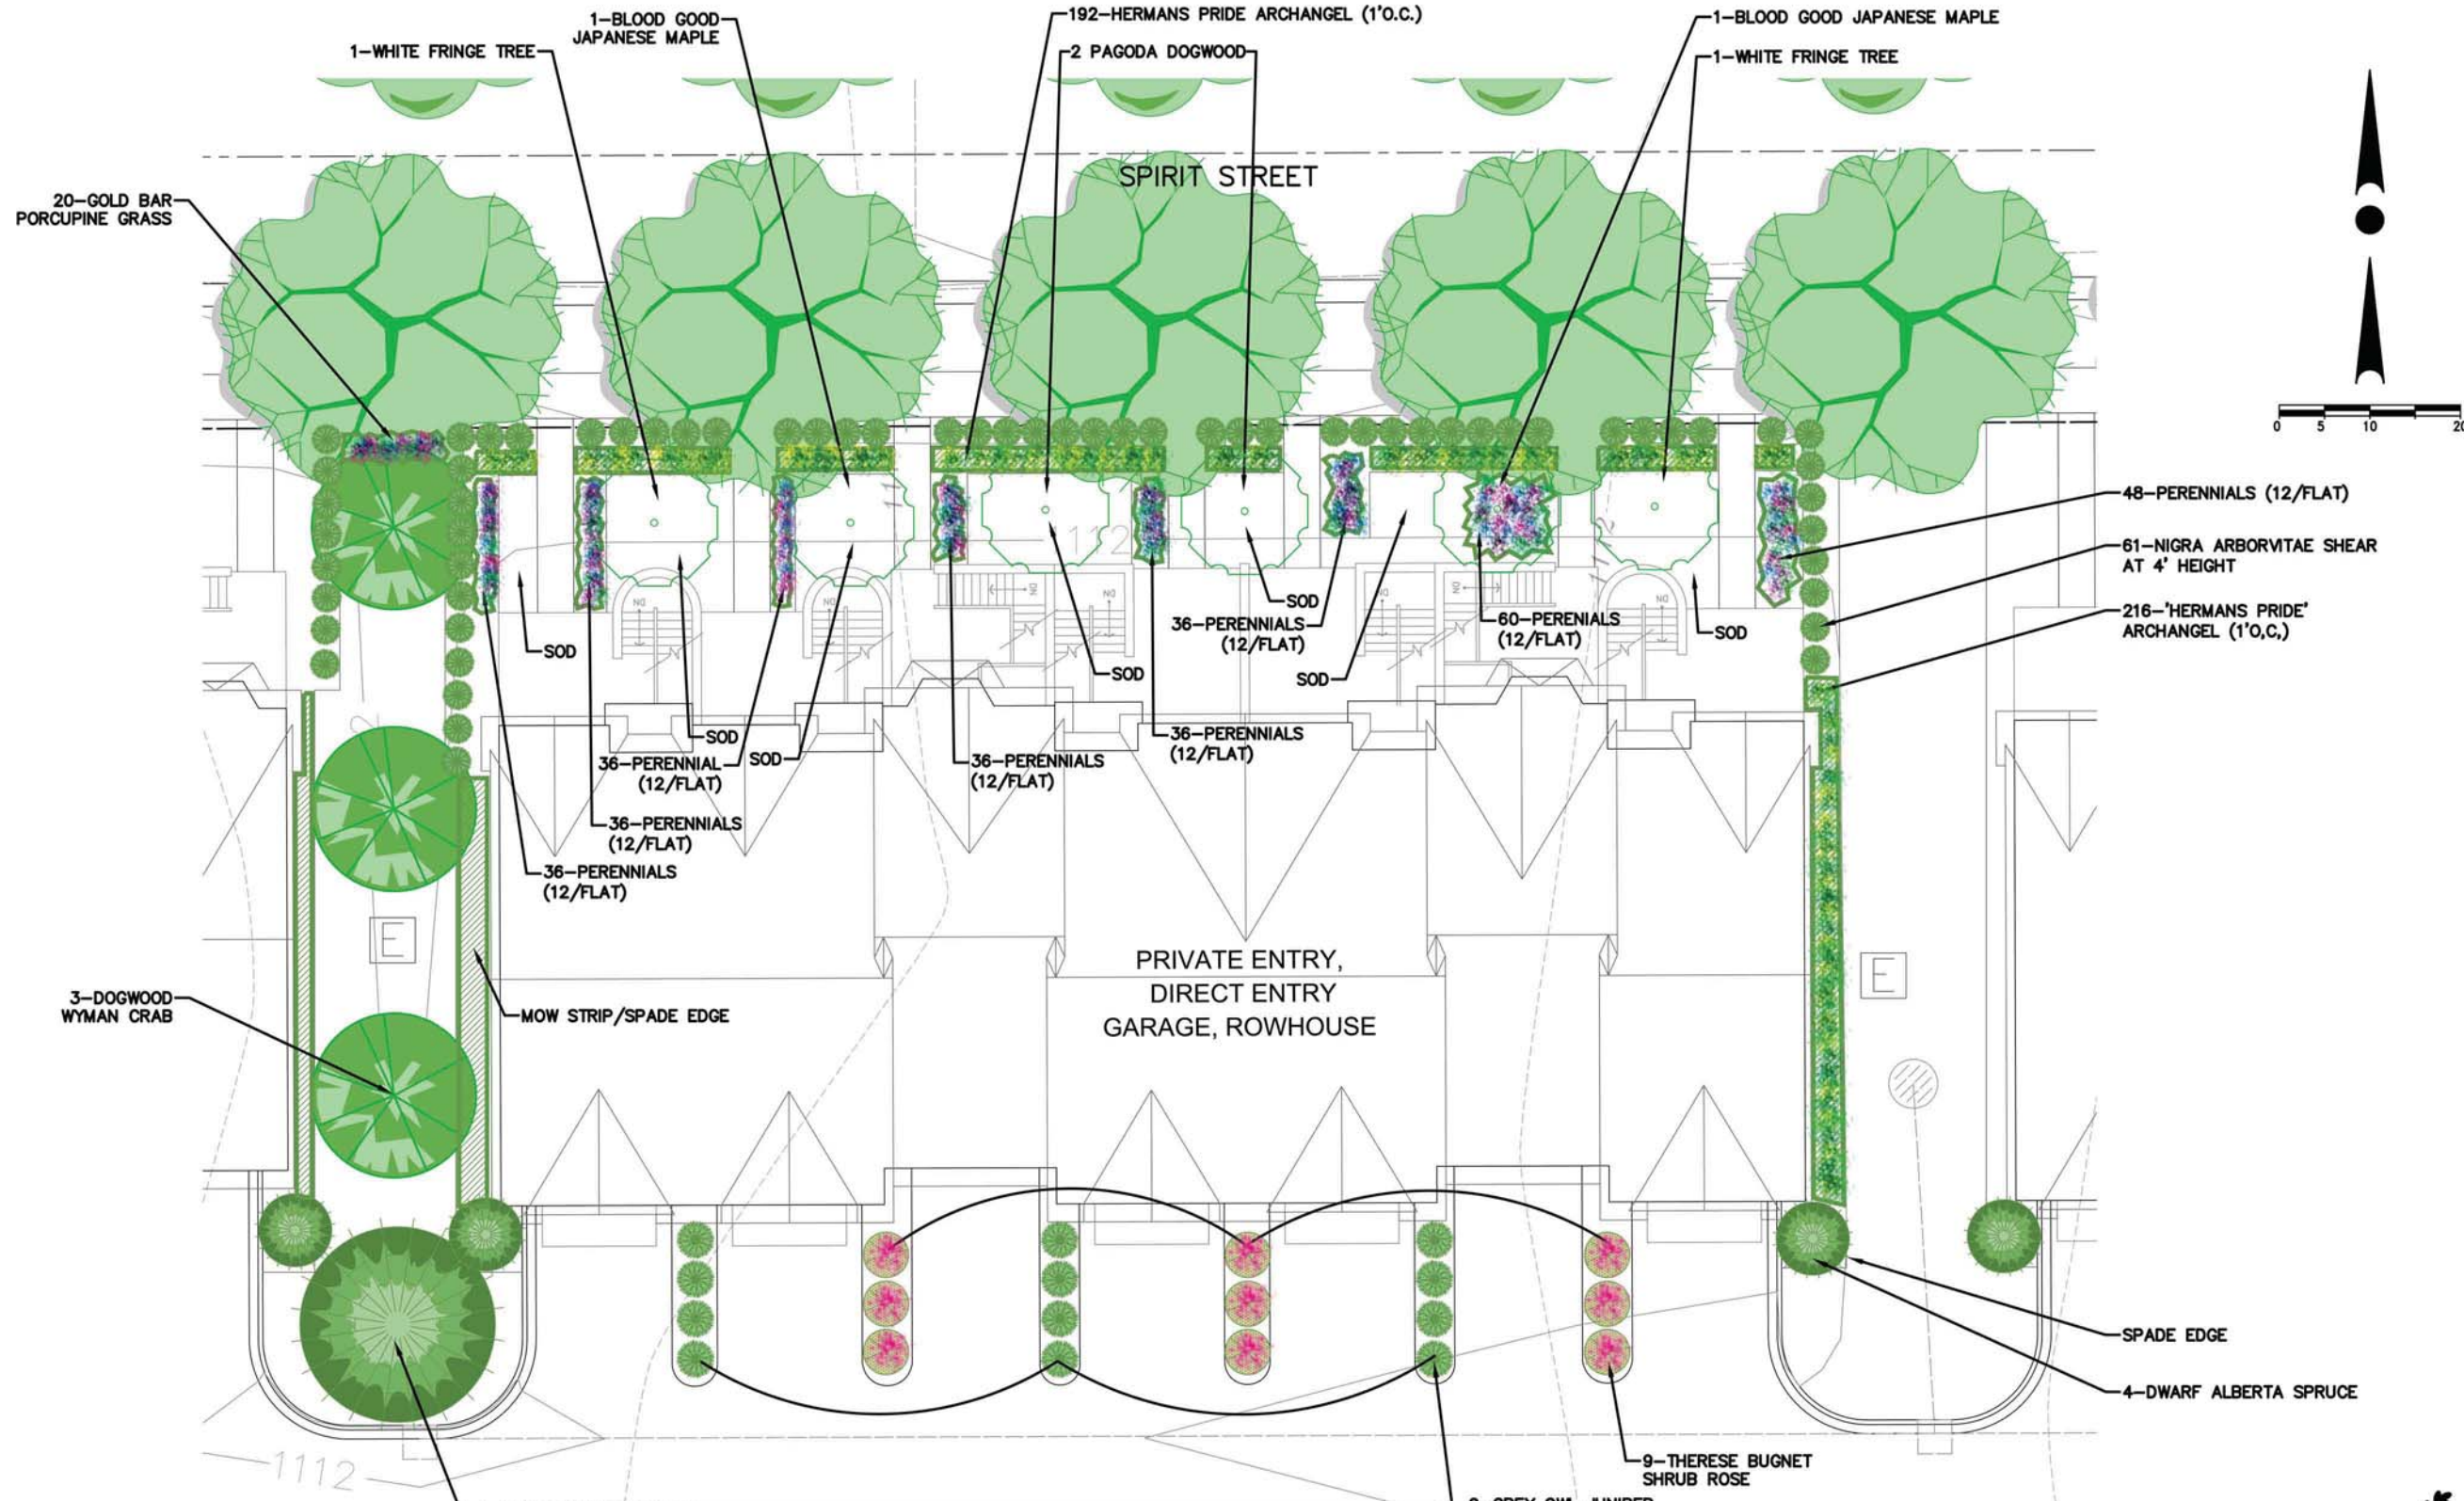

REVISION HISTORY

DATE	DESCRIPTION
10.FEB13	1st DRAFT

DATE:
MARCH 6, 2013

JOB NUMBER:
12041

DESCRIPTION:
TYPICAL
SENIOR TOWNHOME
LANDSCAPE PLAN

SHEET
L-3

G:\GARLAND ALLIANCE\ELDERBERRY_MADISON\LANDSCAPE_ELDERBERRY\LANDSCAPE_PLANS-PRELIM_ELDERBERRY_2013-02-22.DWG