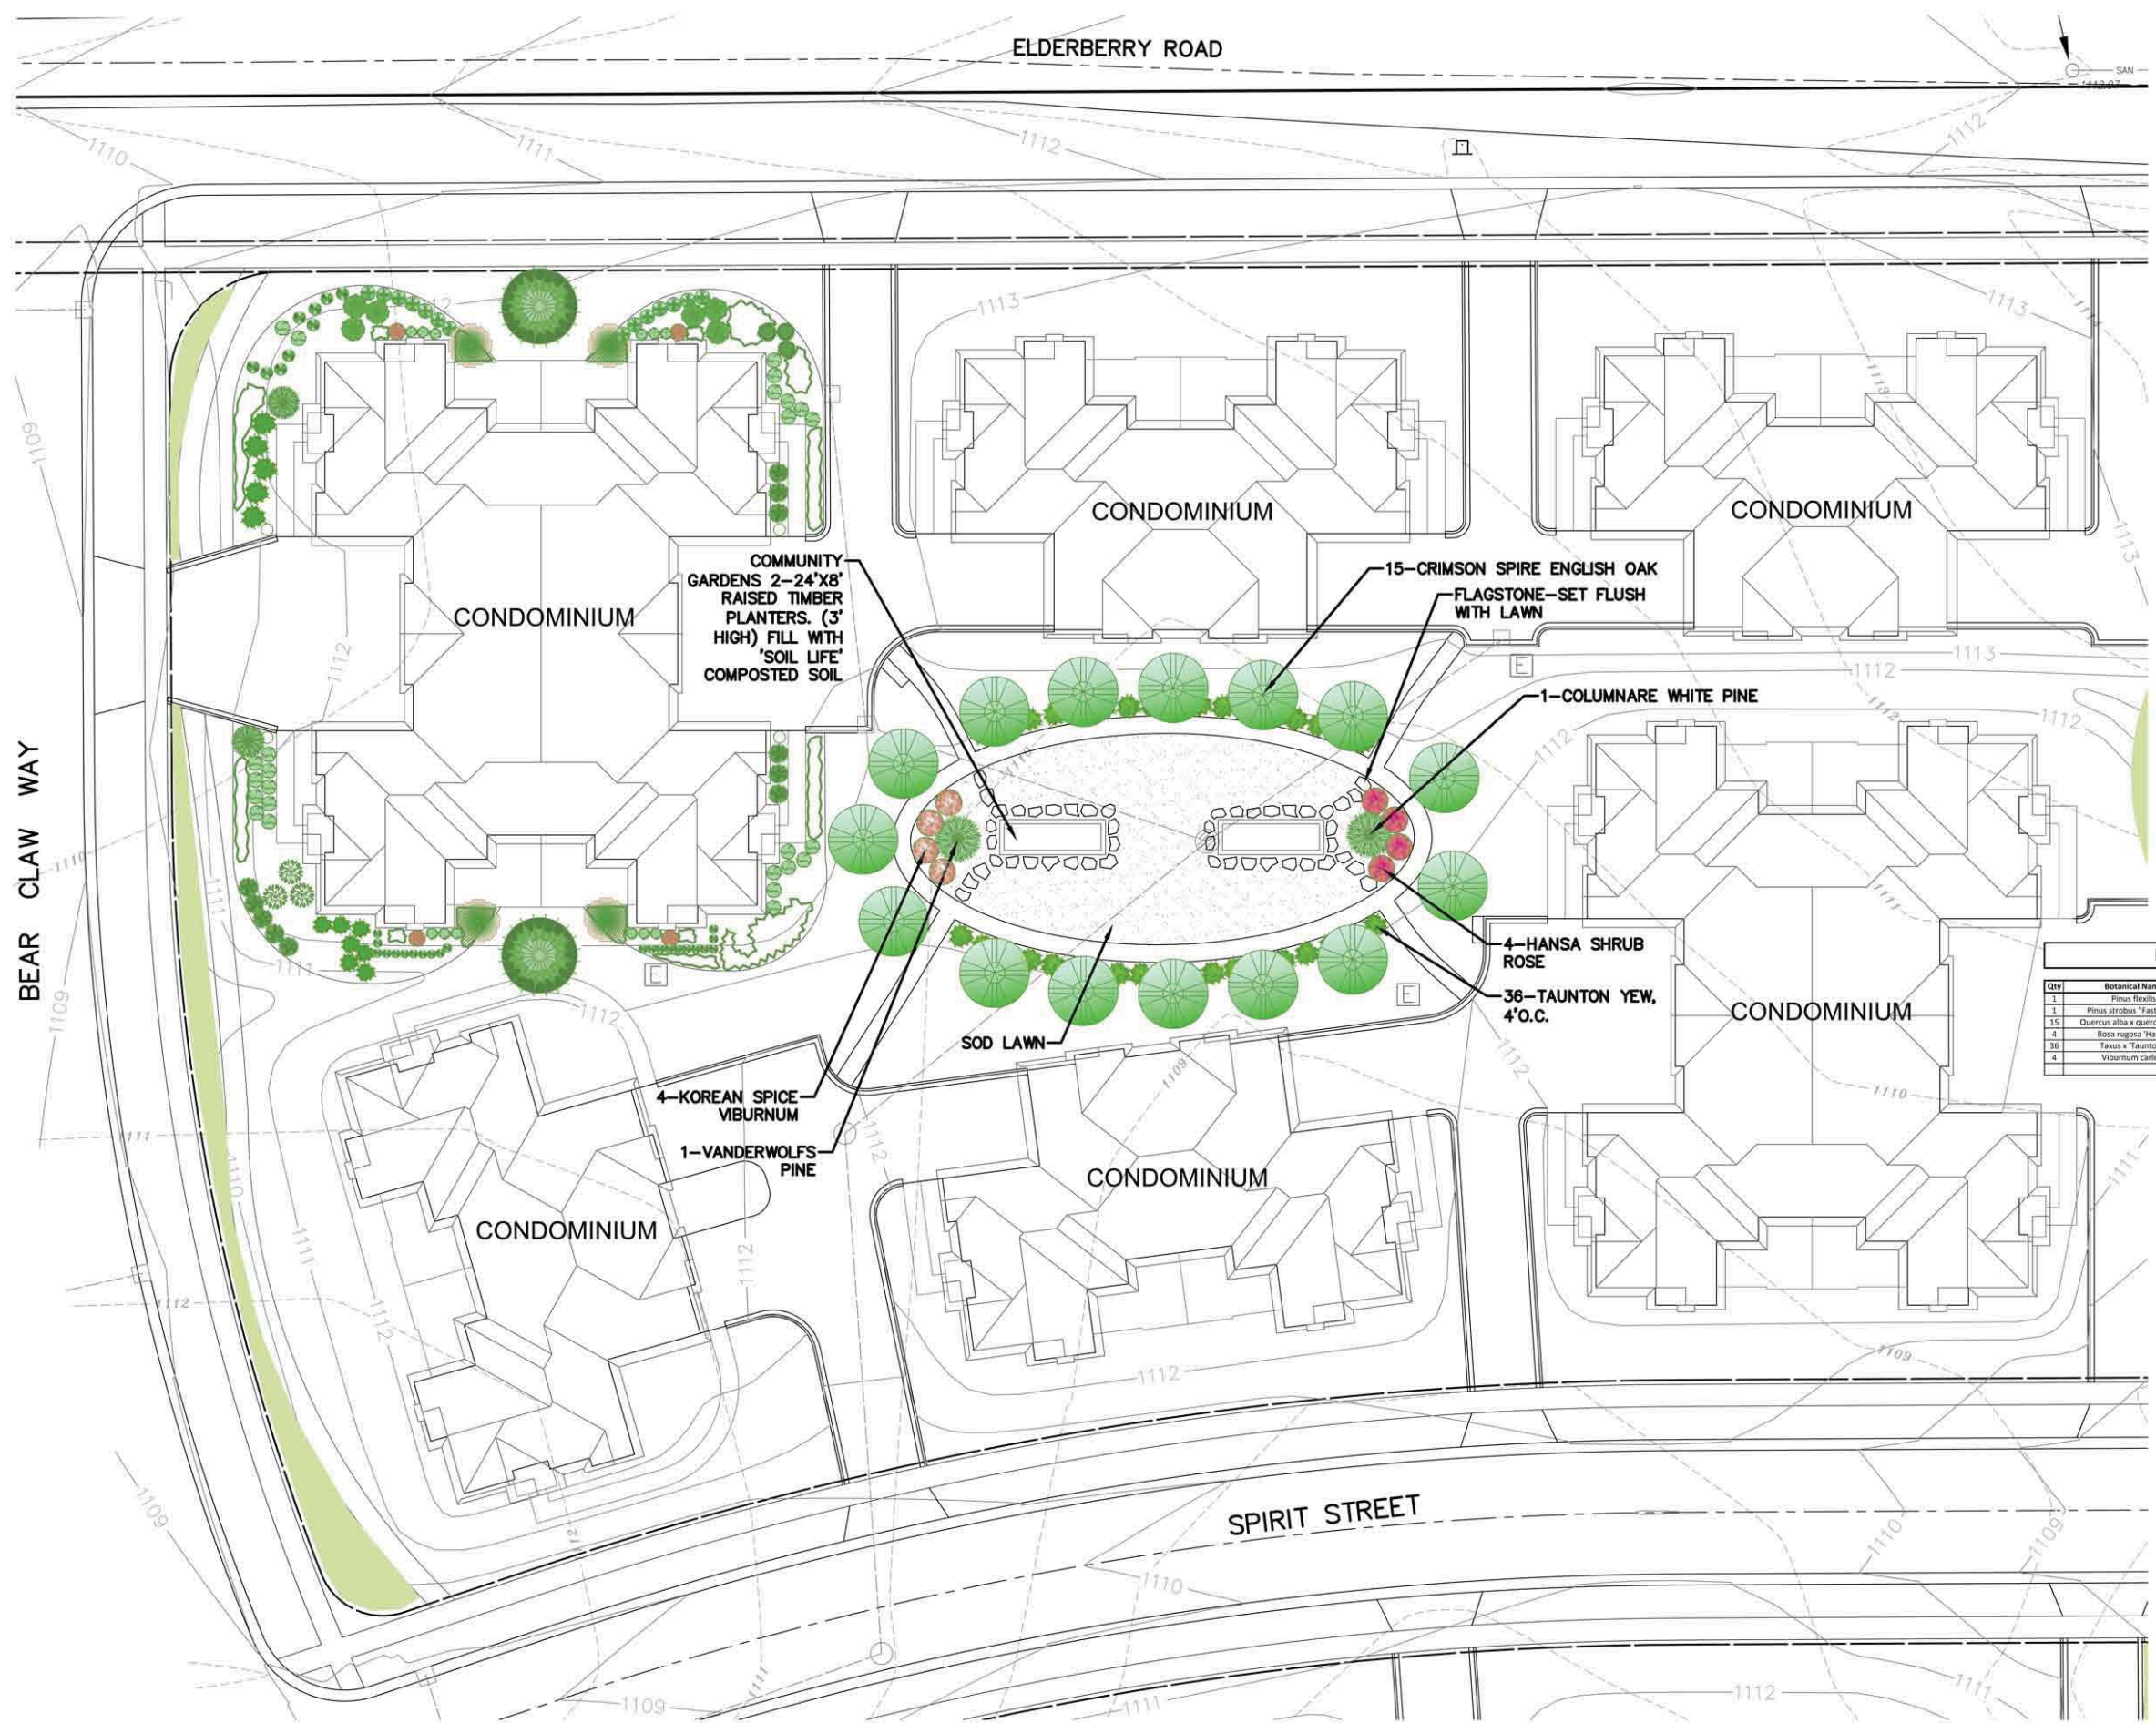

G:\GARLAND ALLIANCE\ELDERBERRY_MADISON\LANDSCAPE\ELDERBERRY_LANDSCAPE_PLANS-PRELIM\ELDERBERRY_2013-02-22.DWG

BEAR CLAW WAY

PLANT SCHEDULE - UFG - Condominium Green

Qty	Botanical Name	Common Name	Size	Root Cnd	Comments
1	<i>Pinus flexilis</i>	Vanderwolf Pine	15-18"	#2 CONT	
1	<i>Pinus strobus 'Fastigiata'</i>	Columnare White Pine	5-6'	B&B	
15	<i>Quercus alba x quercus robur</i>	Crimson Spire English Oak	2-2.5"	B&B	
4	<i>Rosa rugosa 'Hansa'</i>	Hansa Shrub Rose	18"	#3	
36	<i>Taxus x 'tauntonii'</i>	Taunton Yew	24-30"	#5	4'O.C.
4	<i>Viburnum carlesii</i>	Korean Spice Viburnum			

"THE CONDOMINIUM GREEN"

GARLAND ALLIANCE
LANDSCAPE ARCHITECTS
P.O. BOX 11913
SHOREWOOD, WI 53211
PHONE: (414) 962-1602
EMAIL: tim@garlandsgarland.com

17700 W. CAPITOL DRIVE
BROOKFIELD, WI 53045
PHONE: (262) 793-1480
FAX: (262) 793-1481
EMAIL: jpostelko@trioeng.com

PROJECT:
HIGHLANDS COMMUNITY
ELDERBERRY NEIGHBORHOOD
CITY OF MADISON, WI
BY: United Financial Group, Inc.
660 W. Ridgeway Drive
Appleton, WI 54911

REVISION HISTORY

DATE	DESCRIPTION
10.FEB13	1st DRAFT

DATE:
MARCH 6, 2013

JOB NUMBER:
12041

DESCRIPTION:
CONDOMINIUM
PARK AREA
LANDSCAPE PLAN

SHEET

L-7

GARLAND ALLIANCE
P.O. BOX 11913
SHOREWOOD, WI 53211
MR. TIM R.S. GARLAND, RLA
MASTER LANDSCAPE ARCHITECT