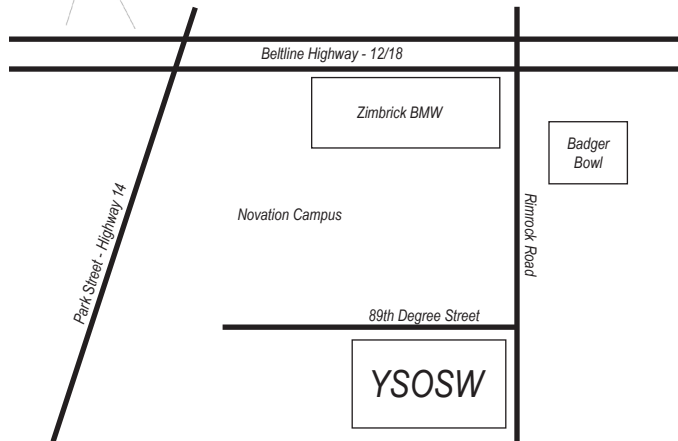

# YSOSW MOVES!

On March 17, 2014,  
Youth Services of Southern Wisconsin  
(Briarpatch, CAP, and Project HUGS)  
will open its new headquarters at

**2720 Rimrock Road, Madison, Wisconsin 53713**

Tel: 608.245.2550 Fax: 608.245.2551 Web: [www.youthsos.org](http://www.youthsos.org)