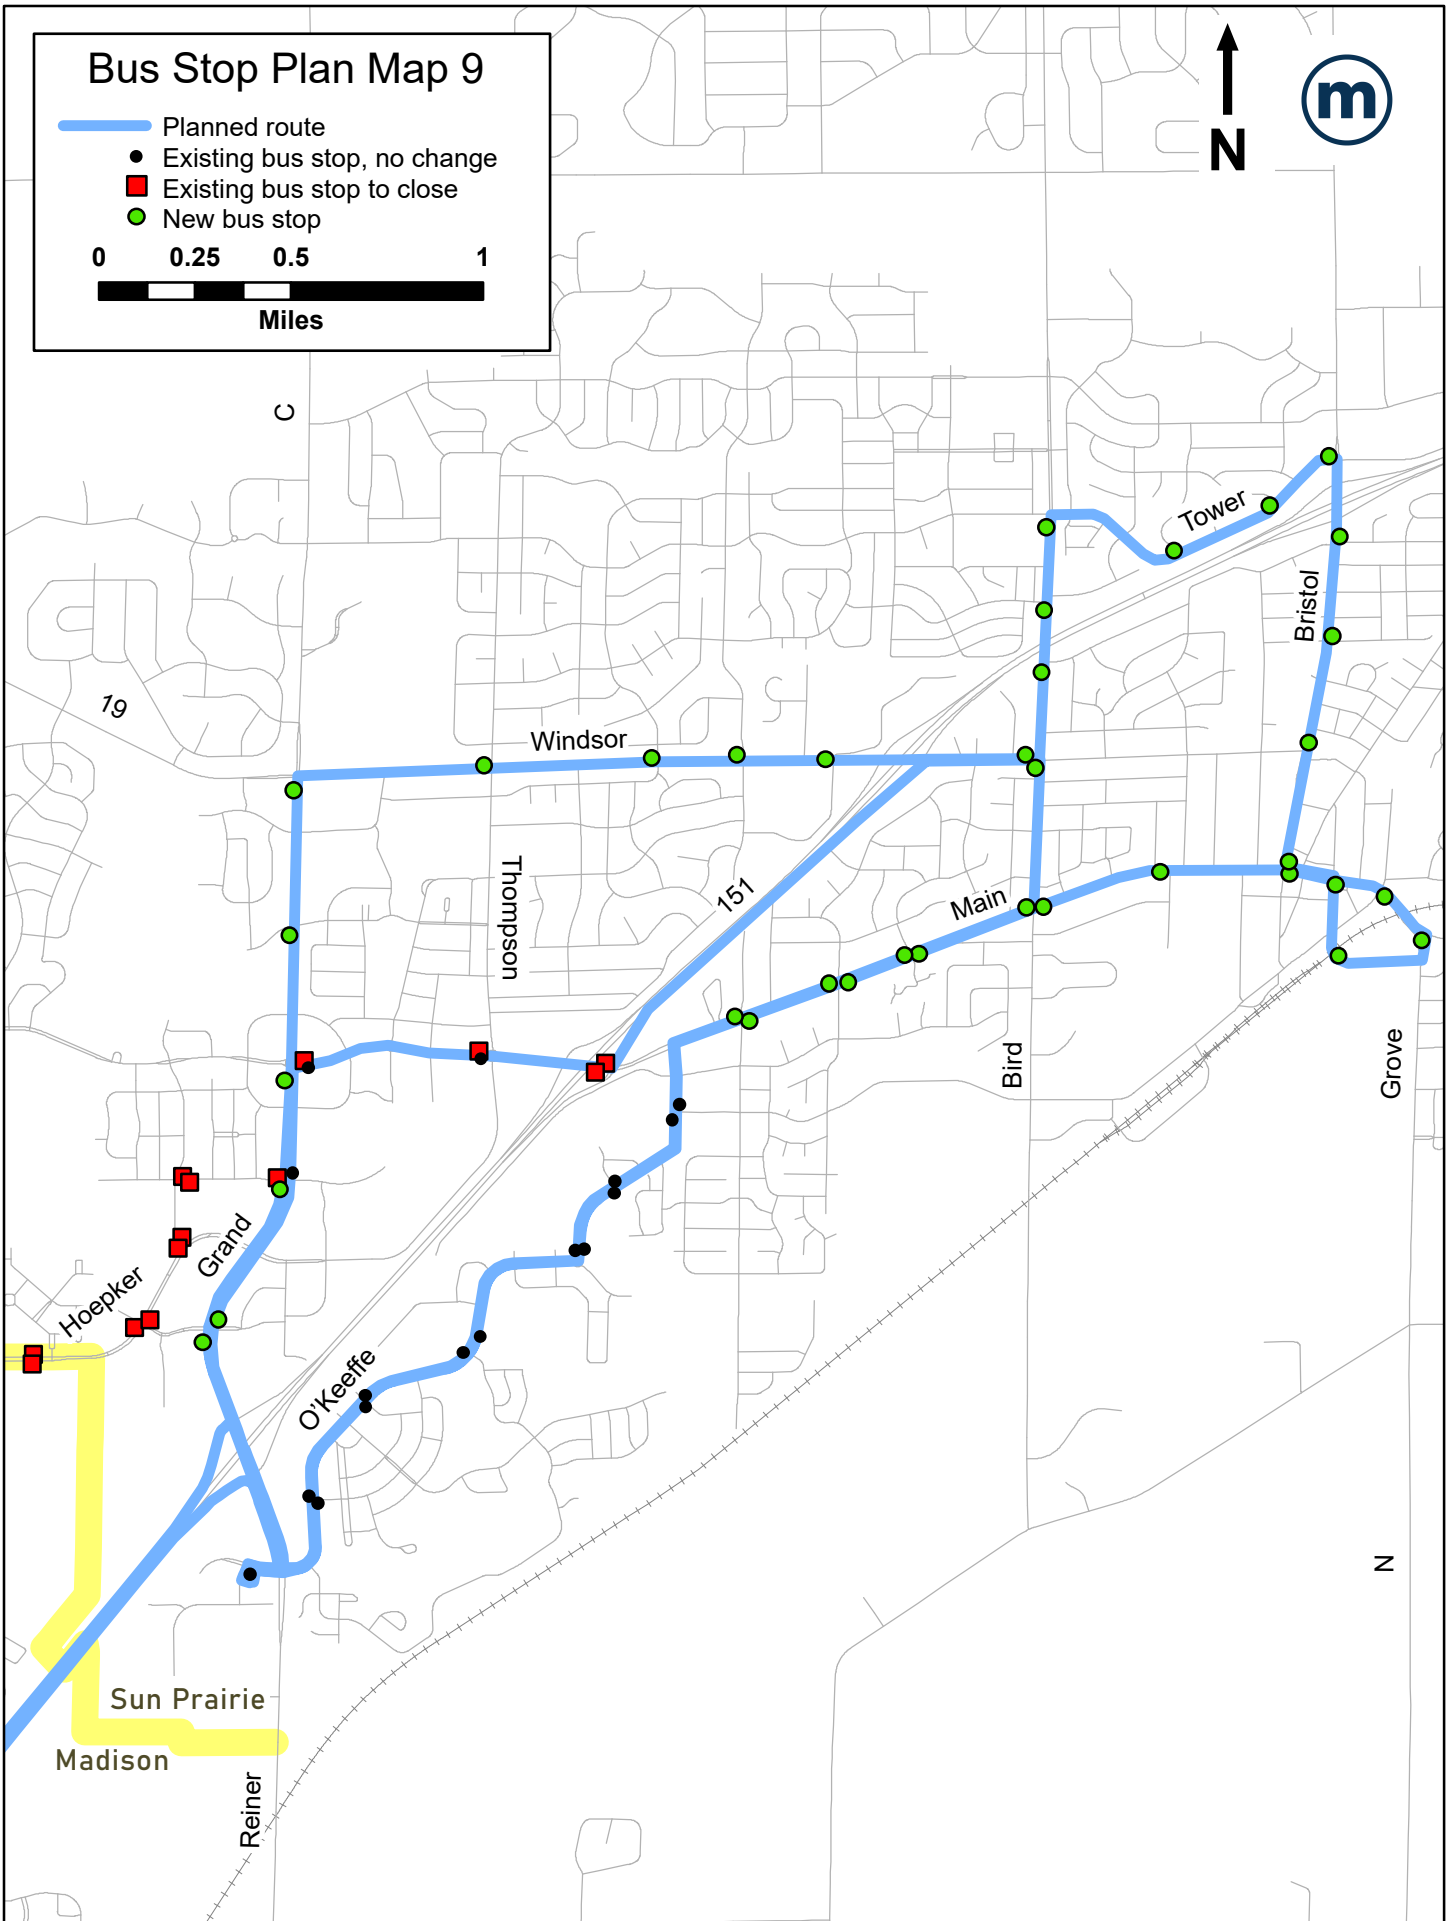

Bus Stop Plan Map 4

-  Planned route
-  Existing bus stop, no change
-  Existing bus stop to close
-  New bus stop

0 0.25 0.5 1

Miles

Routes and bus stops in Monona to be determined.

Routes and bus stops in Monona to be determined.

Bus Stop Plan Map 8

- Planned route
- Existing bus stop, no change
- Existing bus stop to close
- New bus stop

0 0.25 0.5 1 Miles

Bus Stop Plan Map 9

- Planned route
- Existing bus stop, no change
- Existing bus stop to close
- New bus stop

Planned routes and stops in Sun Prairie are conceptual and subject to change.