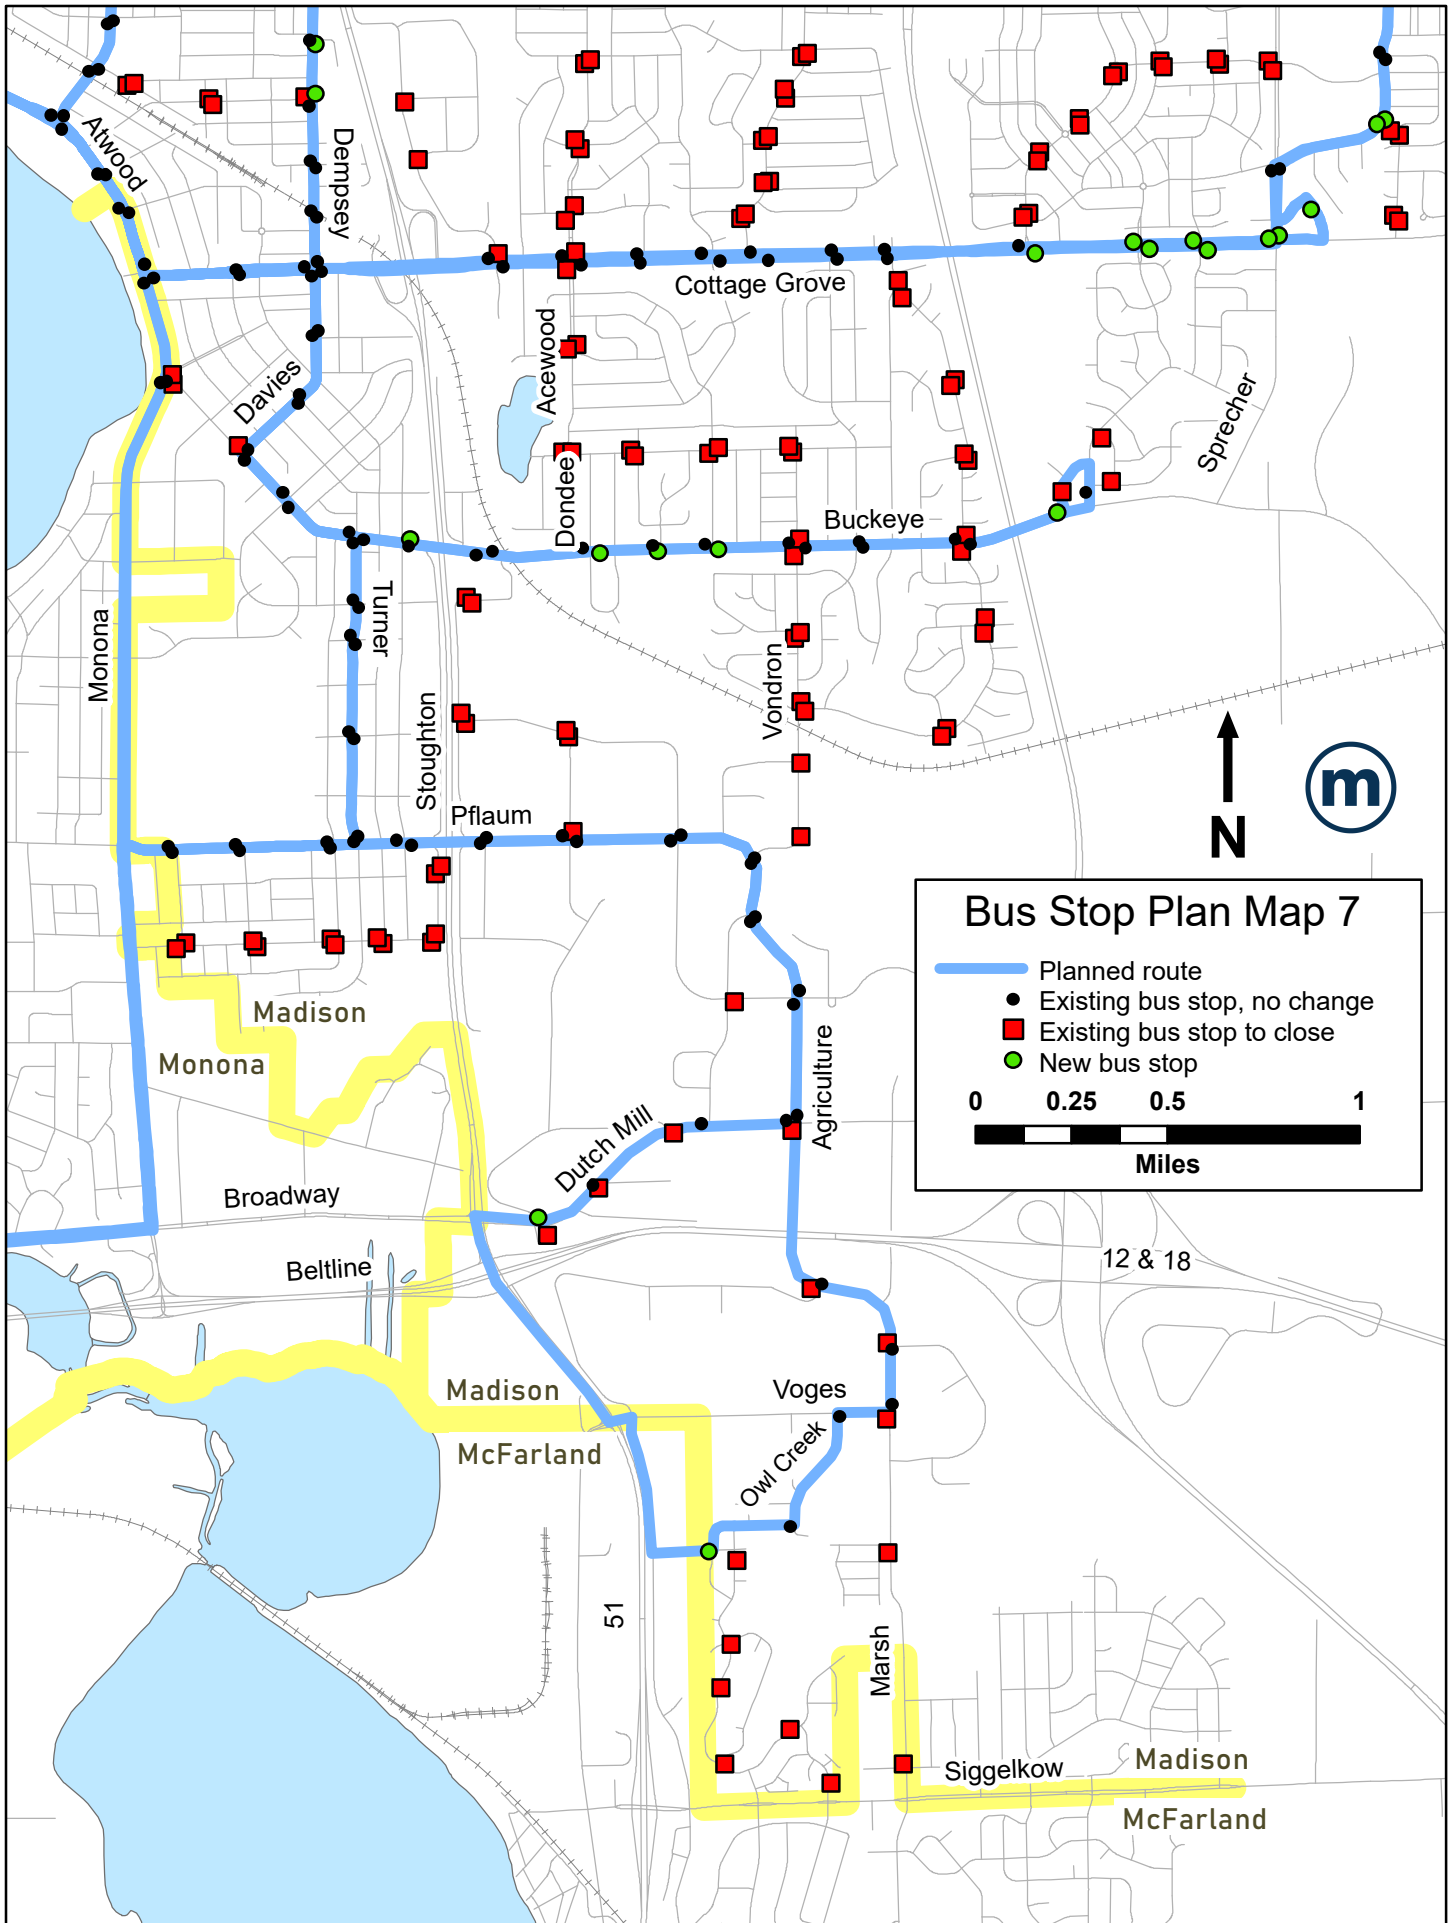

Bus Stop Plan Map 4

-  Planned route
-  Existing bus stop, no change
-  Existing bus stop to close
-  New bus stop

0 0.25 0.5 1

Miles

Routes and bus stops in Monona to be determined.

Routes and bus stops in Monona to be determined.

Bus Stop Plan Map 8

- Planned route
- Existing bus stop, no change
- Existing bus stop to close
- New bus stop

0 0.25 0.5 1 Miles

Bus Stop Plan Map 9

- Planned route
- Existing bus stop, no change
- Existing bus stop to close
- New bus stop

Planned routes and stops in Sun Prairie are conceptual and subject to change.