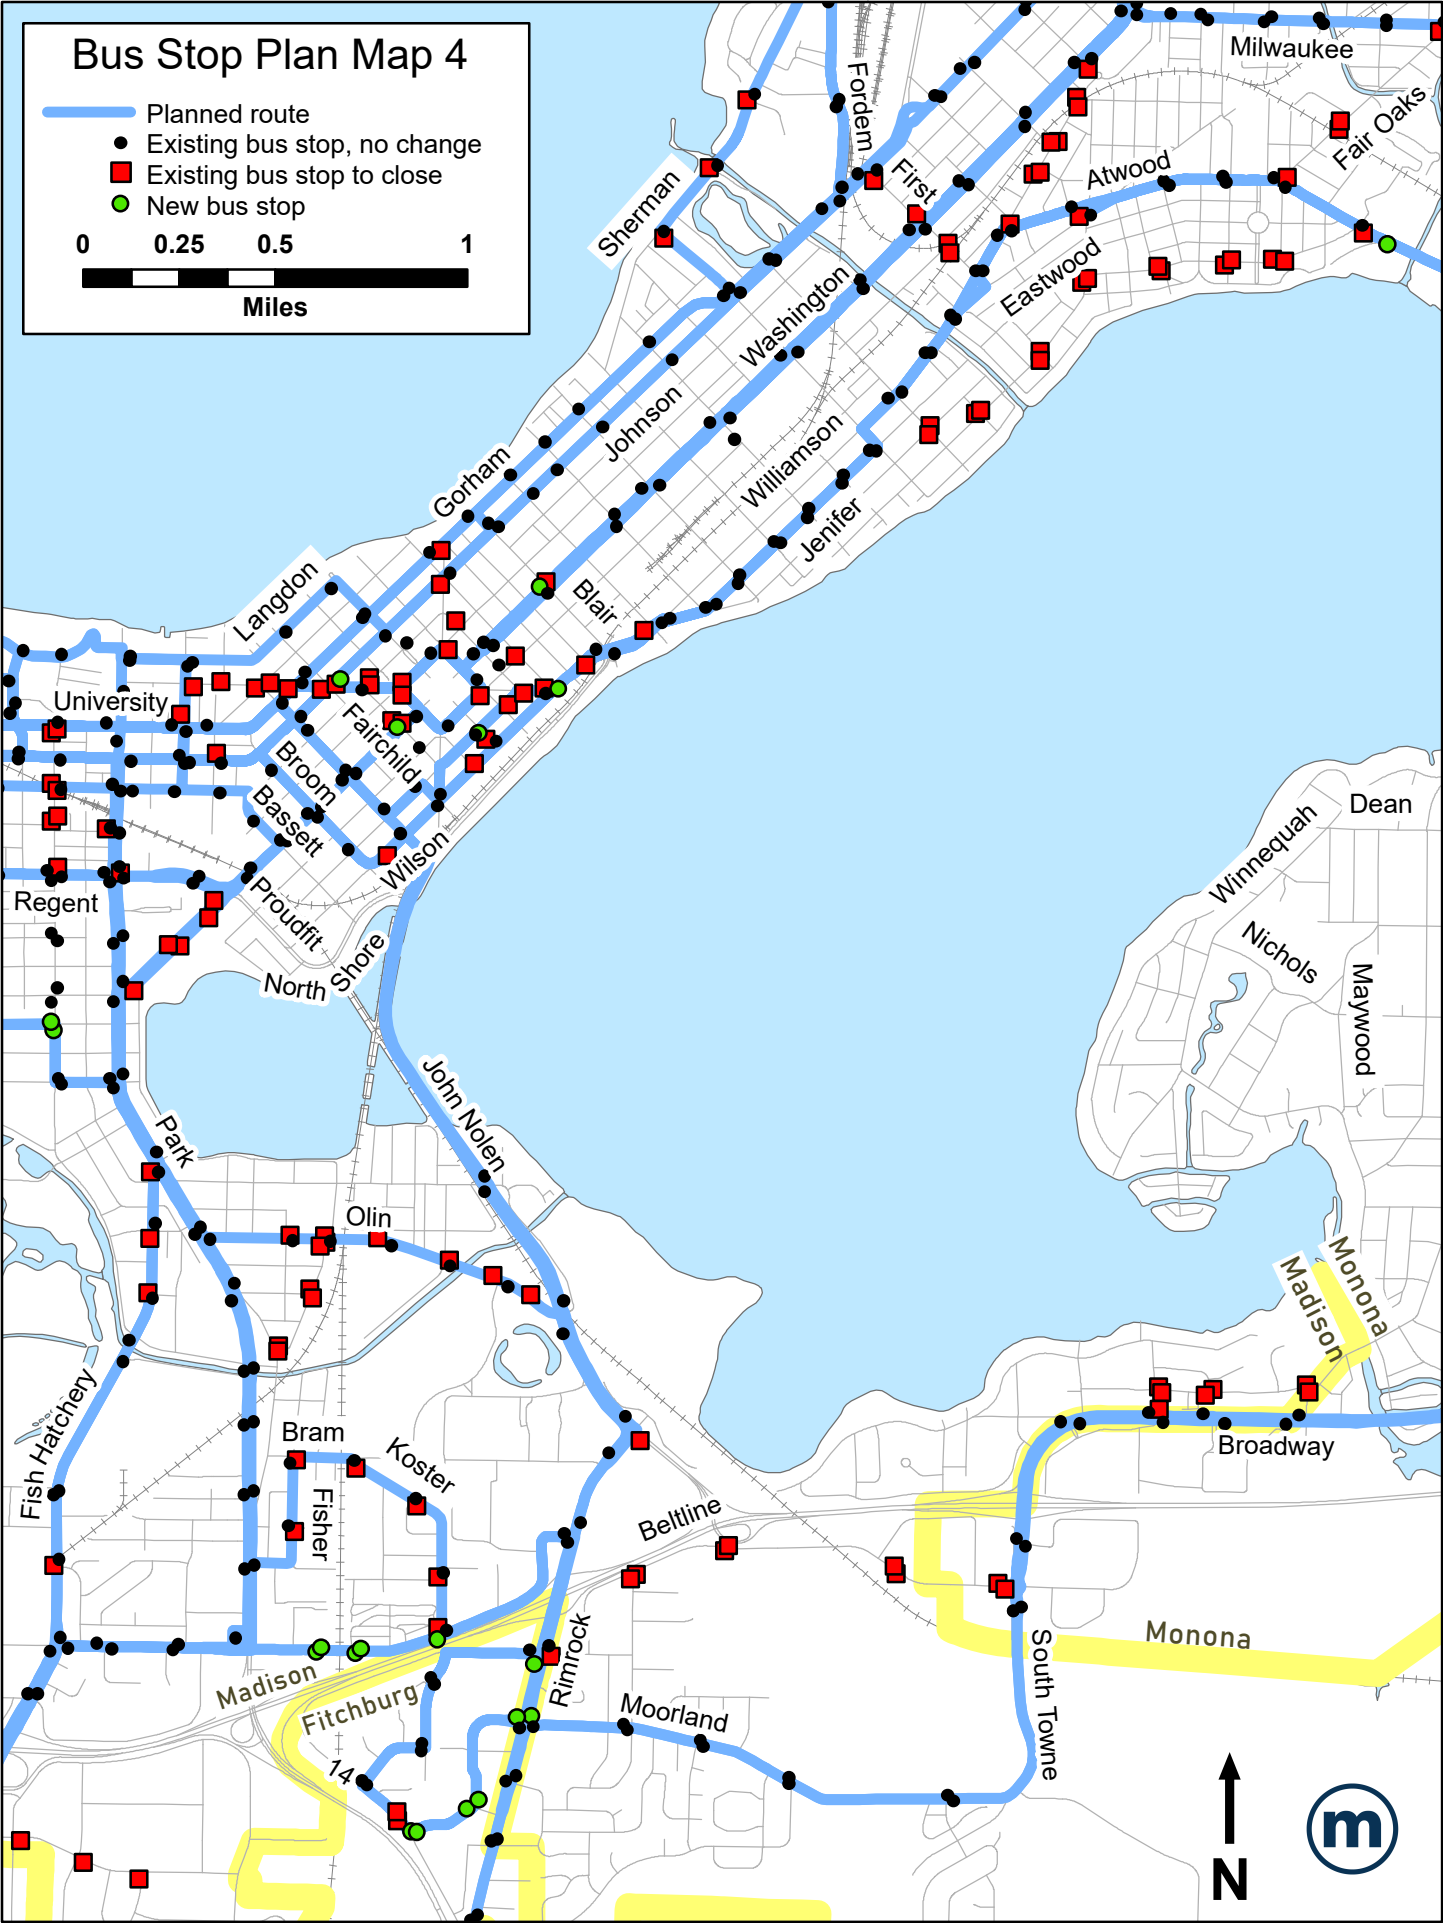

Bus Stop Plan Map 4

-  Planned route
-  Existing bus stop, no change
-  Existing bus stop to close
-  New bus stop

0 0.25 0.5 1

Miles

Routes and bus stops in Monona to be determined.

Routes and bus stops in Monona to be determined.

Bus Stop Plan Map 8

- Planned route
- Existing bus stop, no change
- Existing bus stop to close
- New bus stop

0 0.25 0.5 1 Miles

Bus Stop Plan Map 9

- Planned route
- Existing bus stop, no change
- Existing bus stop to close
- New bus stop

Planned routes and stops in Sun Prairie are conceptual and subject to change.