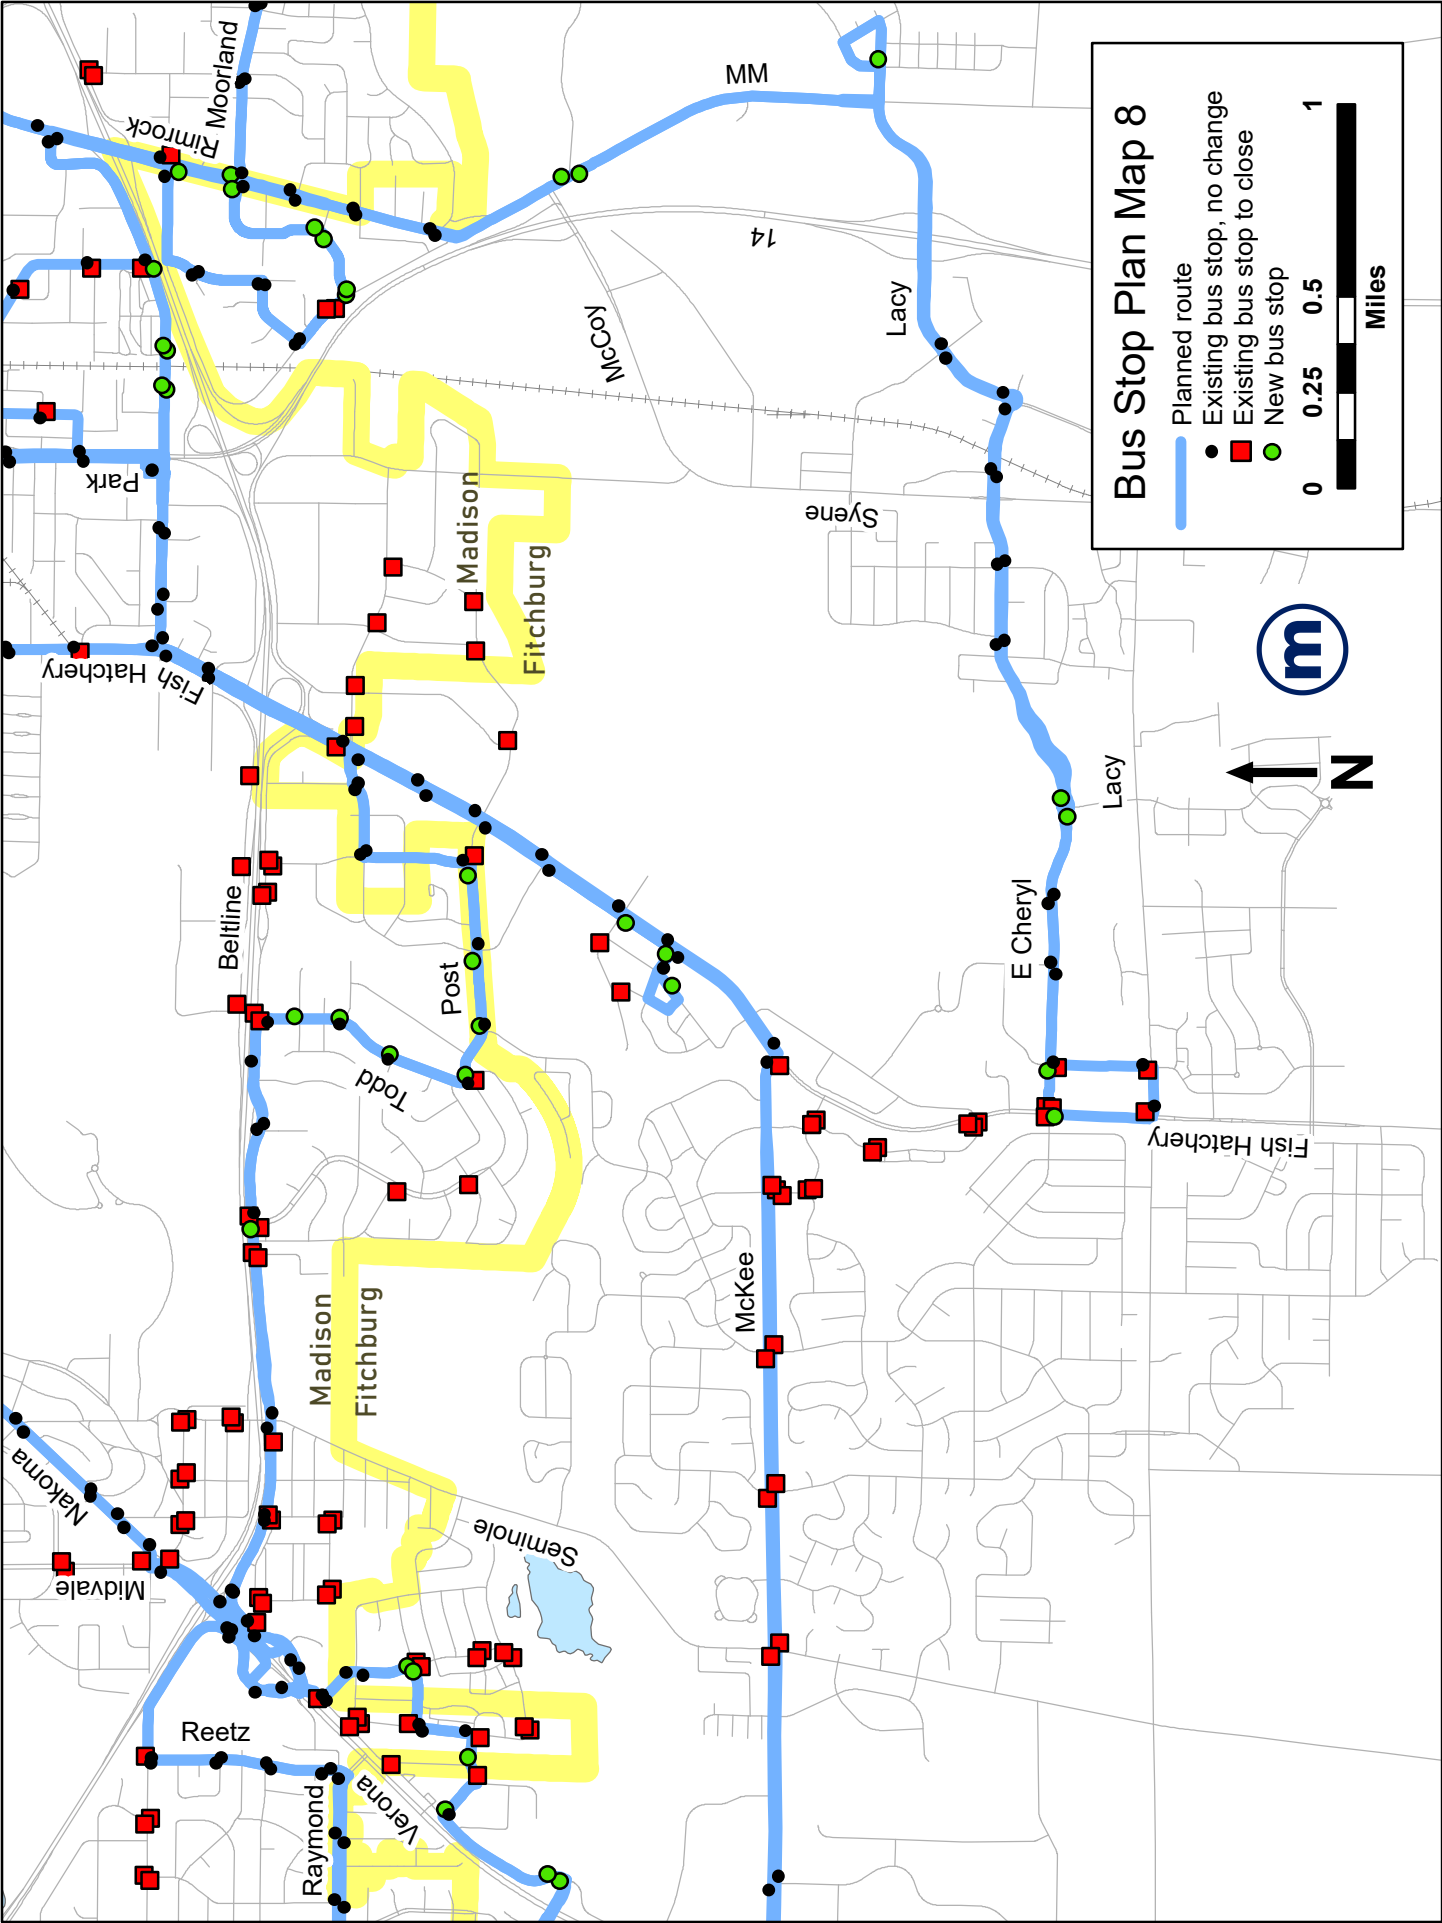

Bus Stop Plan Map 4

-  Planned route
-  Existing bus stop, no change
-  Existing bus stop to close
-  New bus stop

0 0.25 0.5 1

Miles

Routes and bus stops in Monona to be determined.

Routes and bus stops in Monona to be determined.

Bus Stop Plan Map 8

- Planned route
- Existing bus stop, no change
- Existing bus stop to close
- New bus stop

0 0.25 0.5 1 Miles

Bus Stop Plan Map 9

- Planned route
- Existing bus stop, no change
- Existing bus stop to close
- New bus stop

Planned routes and stops in Sun Prairie are conceptual and subject to change.