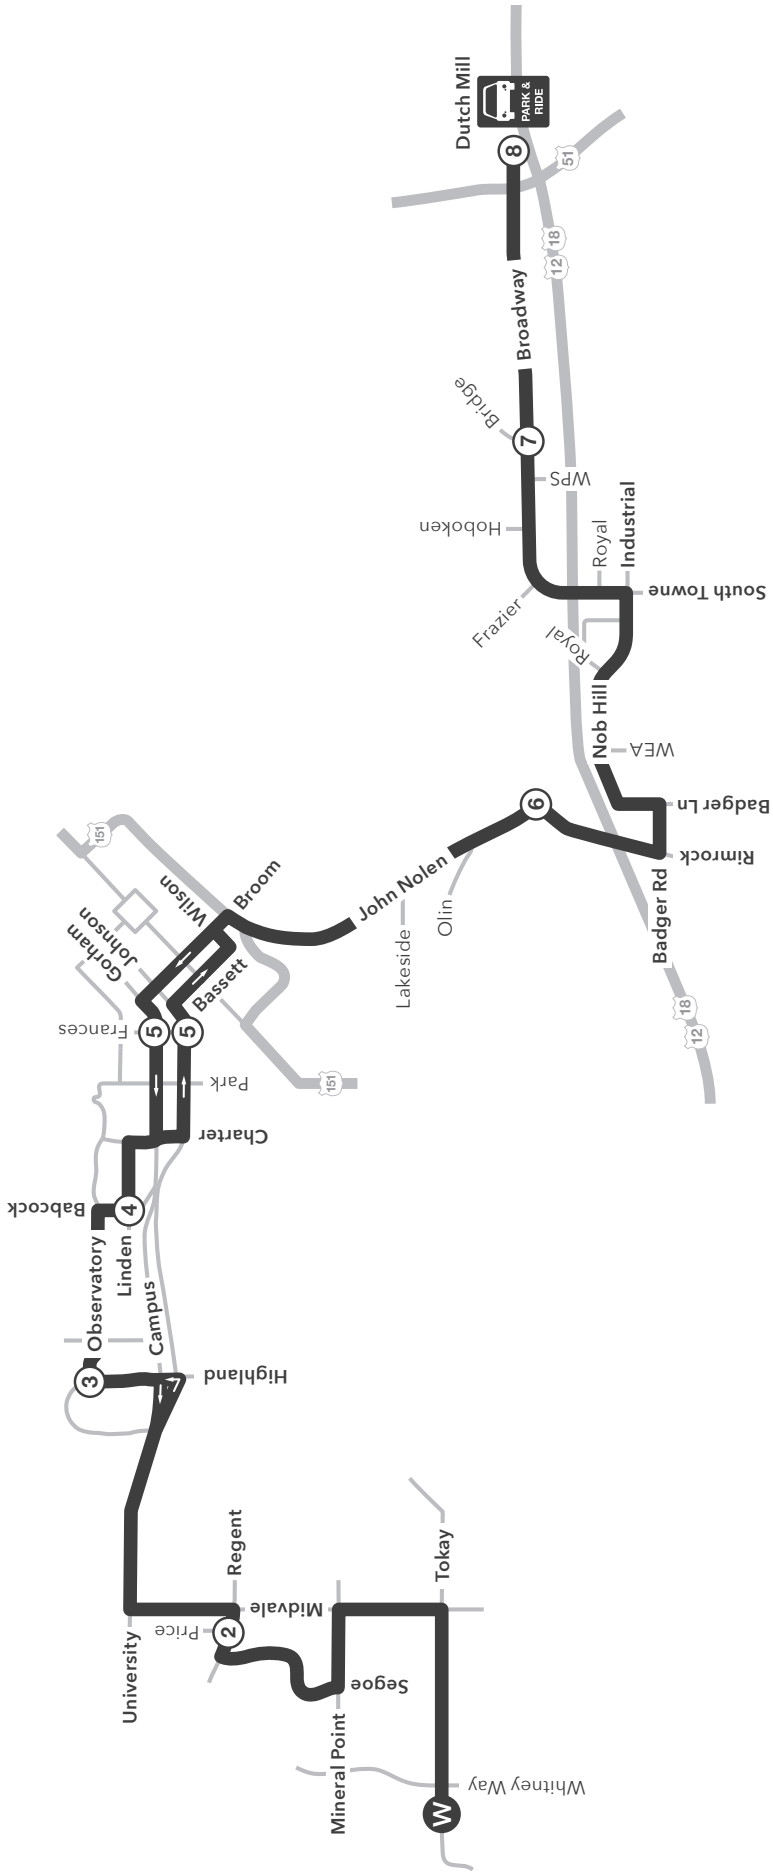

ROUTE 11 MAP

ROUTE 11

ROUTE 11

Weekday a.m.

West Transfer Point // UW Campus // Dutch Mill

From Route	West Transfer Point	Regent & Price	Highland & UW Hospital	Babcock & Linden	Johnson & Frances	John Nolen & Rimrock	Broadway & Bridge	Dutch Mill Park & Ride	To Route
	W	2	3	4	5	6	7	8	
12	6:30	6:41	6:52	6:57	7:03	7:12	7:23	7:28	12
12	7:30	7:41	7:52	7:57	8:03	8:12	8:23	8:28	12
12	8:30	8:41	8:51	8:56	9:02	-	-	-	-
12	9:30	9:41	9:51	9:56	10:02	-	-	-	-

ROUTE 11

Weekday p.m.

Dutch Mill // UW Campus // West Transfer Point

From Route	Dutch Mill Park & Ride	Broadway & Bridge	John Nolen & Rimrock	University & Frances	Babcock & Linden	Highland & UW Hospital	Regent & Price	West Transfer Point	To Route
	8	7	6	5	4	3	2	W	
-	-	-	-	2:53	2:58	3:04	3:14	3:25	12
12	3:25	3:31	3:43	3:53	3:58	4:04	4:14	4:25	12
12	4:25	4:31	4:43	4:53	4:58	5:04	5:14	5:25	12
12	5:25	5:31	5:42	5:52	5:57	6:03	6:12	6:22	-