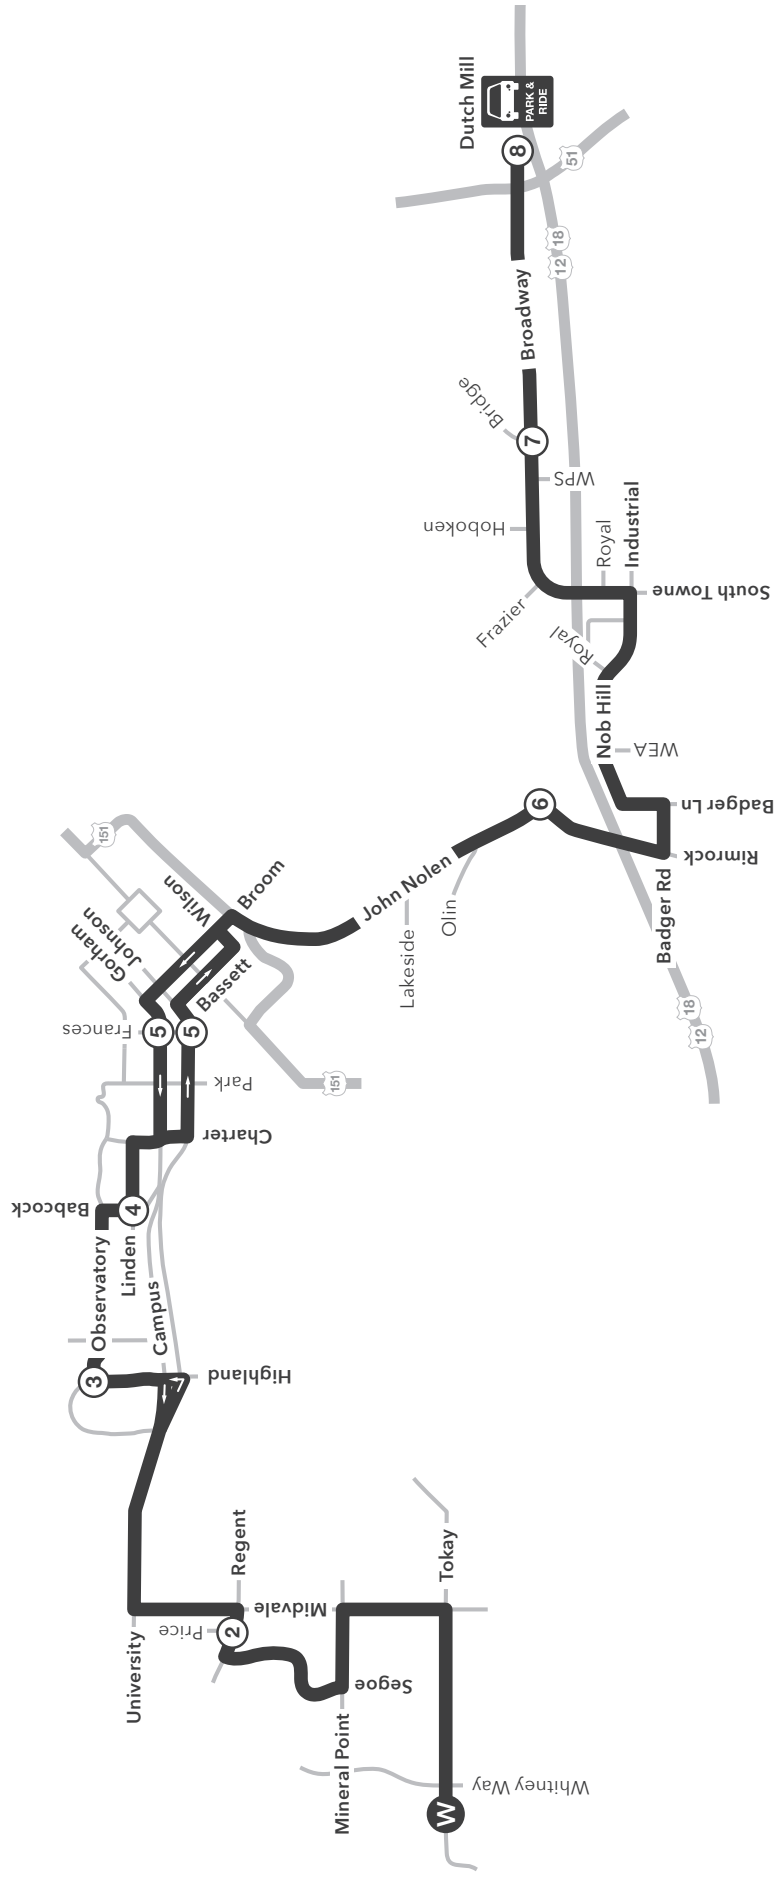

ROUTE 11 MAP

ROUTE 11

ROUTE 11

Weekday a.m.

West Transfer Point // UW Campus // Dutch Mill

From Route	West Transfer Point	Regent & Price	Highland & UW Hospital	Babcock & Linden	Johnson & Frances	John Nolen & Rimrock	Broadway & Bridge	Dutch Mill Park & Ride	To Route
→	W	2	3	4	5	6	7	8	→
12	6:30	6:41	6:52	6:57	7:03	7:12	7:23	7:28	12
12	7:30	7:41	7:52	7:57	8:03	8:12	8:23	8:28	12
12	8:30	8:41	8:51	8:56	9:02	-	-	-	-
12	9:30	9:41	9:51	9:56	10:02	-	-	-	-

ROUTE 11

Weekday p.m.

Dutch Mill // UW Campus // West Transfer Point

From Route	Dutch Mill Park & Ride	Broadway & Bridge	John Nolen & Rimrock	University & Frances	Babcock & Linden	Highland & UW Hospital	Regent & Price	West Transfer Point	To Route
→	8	7	6	5	4	3	2	W	→
-	-	-	-	2:53	2:58	3:04	3:14	3:25	12
12	3:25	3:31	3:43	3:53	3:58	4:04	4:14	4:25	12
12	4:25	4:31	4:43	4:53	4:58	5:04	5:14	5:25	12
12	5:25	5:31	5:42	5:52	5:57	6:03	6:12	6:22	-