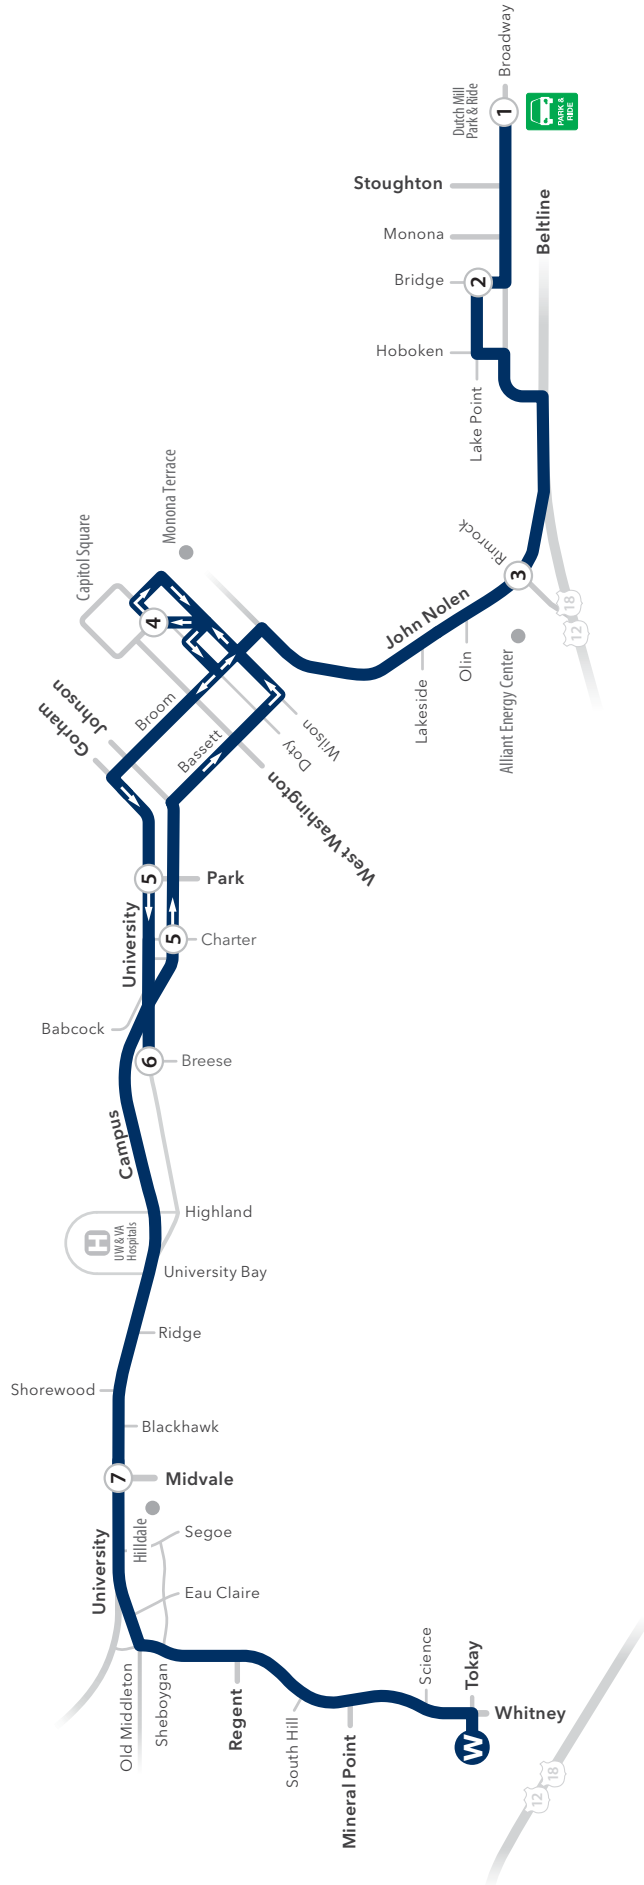

ROUTE 12 MAP

ROUTE 12

Weekday a.m.

Dutch Mill // Capitol Square // West Transfer Point

From Route	Dutch Mill Park & Ride	Lake Point & Bridge	John Nolen & Rimrock	Main & Carroll	University & Park	University & Breese	University & Midvale	West Transfer Point	To Route
	1	2	3	4	5	6	7	W	
-	5:45	5:51	5:56	6:04	6:13	-	6:19	6:25	11
-	6:40	6:46	6:52	7:00	7:10	-	7:18	7:24	11
11	7:40	7:46	7:52	8:00	8:10	-	8:18	8:24	11
11	8:40	8:46	8:52	9:00	9:10	-	9:18	9:24	11

ROUTE 12

Weekday p.m.

West Transfer Point // Capitol Square // Dutch Mill

From Route	West Transfer Point	University & Midvale	University & Breese	Johnson & Charter	Main & Carroll	John Nolen & Rimrock	Lake Point & Bridge	Dutch Mill Park & Ride	To Route
	W	7	6	5	4	3	2	1	
-	-	-	2:45	2:47	2:58	3:06	3:12	3:18	11
11	3:30	3:38	-	3:45	3:56	4:04	4:10	4:16	11
11	4:30	4:38	-	4:45	4:56	5:04	5:10	5:16	11
11	5:30	5:38	-	5:45	5:56	6:04	6:10	6:16	-