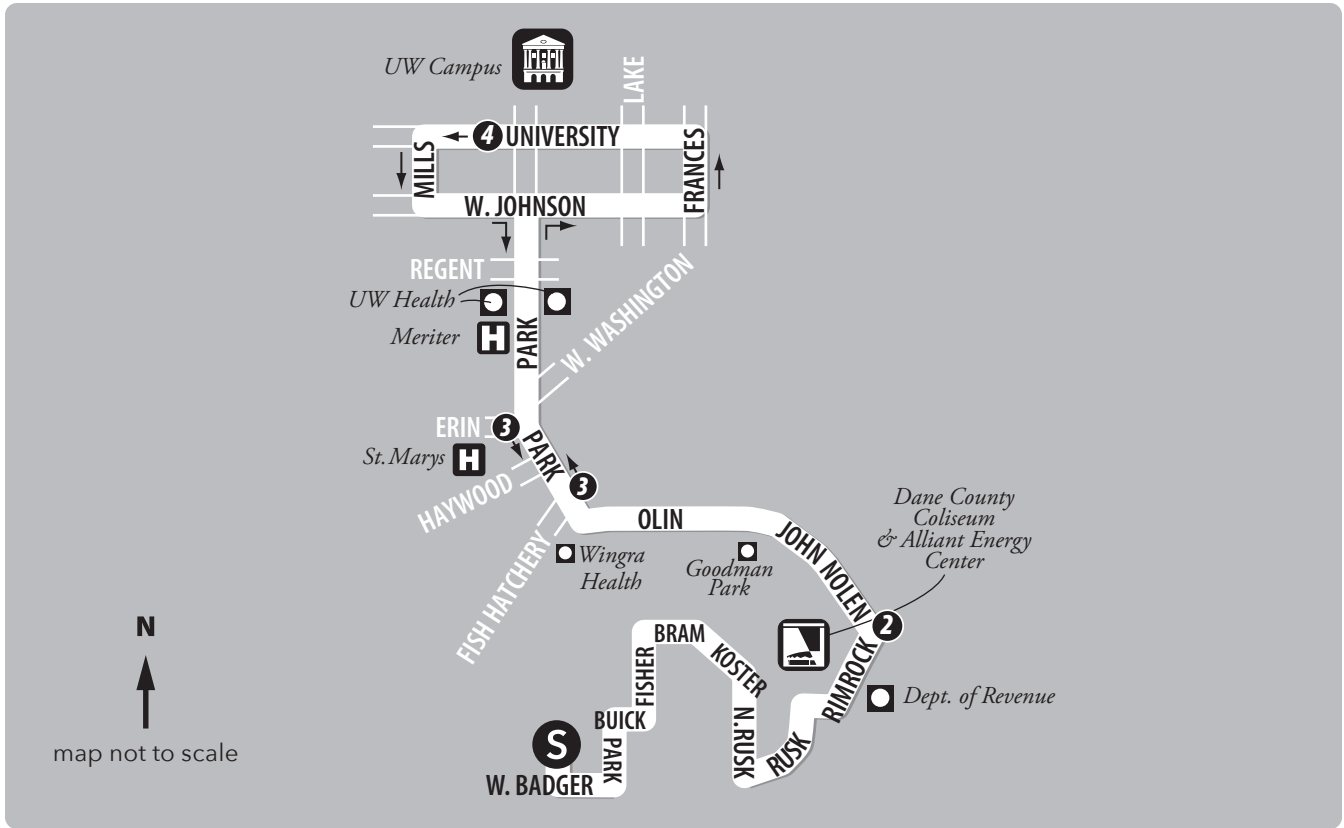

# ROUTE 13

## ROUTE 13 MAP

### ROUTE 13

Weekday – South Transfer Point // UW Campus

From Route	South Transfer Point	John Nolen & Rimrock	Park & Fish Hatch	University & Park	To Route
→	<b>S</b>	2	3	4	→
-	5:40	5:48	5:53	6:02	13
16	6:30	6:39	6:44	6:53	13
16	7:30	7:39	7:44	7:53	13
16	8:30	8:39	8:44	8:53	13
16	9:30	9:39	9:44	9:53	13
16	10:30	10:39	10:44	10:53	13
16	11:30	11:39	11:44	11:53	13
16	12:30	12:39	12:44	12:53	13
16	1:30	1:39	1:44	1:53	13
16	2:30	2:39	2:44	2:53	13
16	3:30	3:39	3:44	3:53	13
16	4:30	4:39	4:44	4:53	13
16	5:30	5:39	5:44	5:53	13
16	6:30	6:39	6:44	6:53	13
16	7:30	7:39	7:44	7:53	13
16	8:30	8:39	8:44	8:53	13
16	9:30	9:39	9:44	9:53	13
16	10:30	10:38	10:43	10:50	13

ROUTE 13

Trip is NOT operated on holidays.