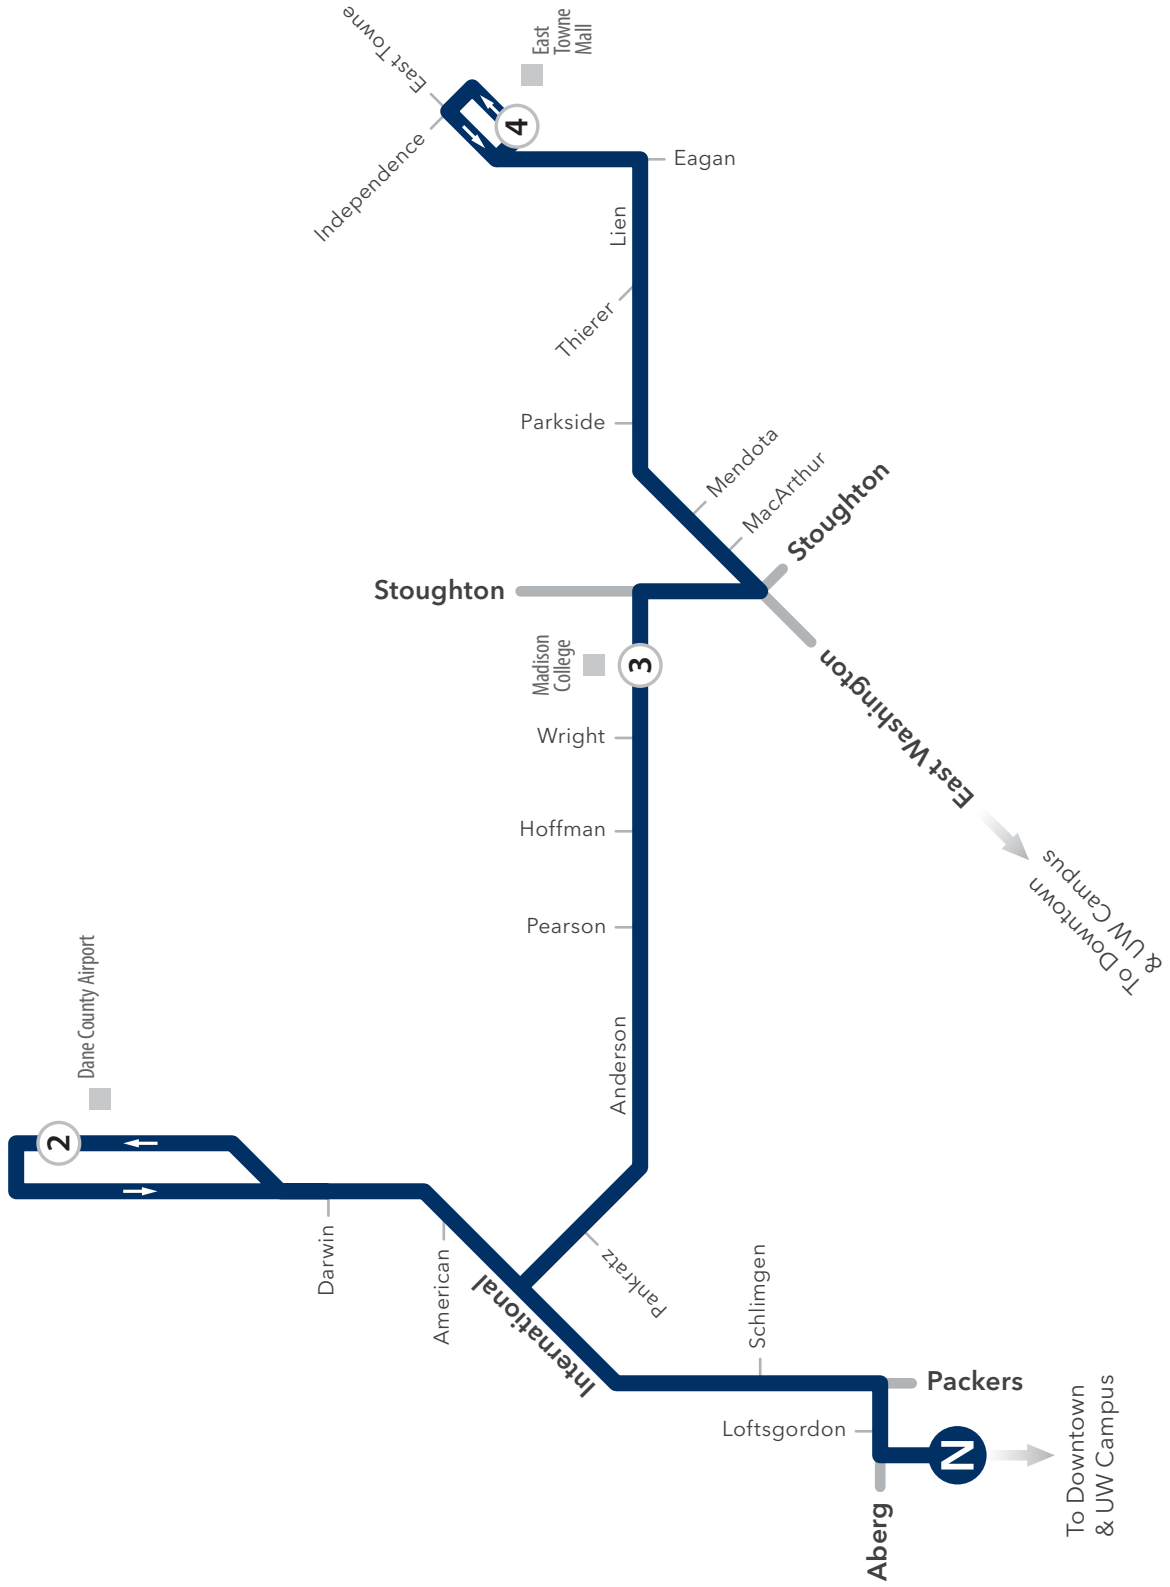

# ROUTE 20 MAP

# ROUTE 20

## ROUTE 20

Weekend / Holiday

East Towne Mall // North Transfer Point

From Route	East Towne Mall	Anderson at Madison College	Dane County Airport	North Transfer Point	To Route
	4	3	2	N	
06	7:02	7:09	7:15	7:25	20
30	7:32	7:39	7:45	7:55	20
30	8:02	8:09	8:15	8:25	20
30	8:32	8:39	8:45	8:55	20
30	9:02	9:09	9:15	9:25	20
30	9:32	9:39	9:45	9:55	20
30	10:02	10:09	10:15	10:25	20
30	10:32	10:39	10:45	10:55	20
30	11:02	11:09	11:15	11:25	20
30	11:32	11:39	11:45	11:55	20
30	12:02	12:09	12:15	12:25	20
30	12:32	12:39	12:45	12:55	20
30	1:02	1:09	1:15	1:25	20
-	1:32	1:39	1:45	1:55	20
30	2:02	2:09	2:15	2:25	20
30	2:32	2:39	2:45	2:55	20
30	3:02	3:09	3:15	3:25	-
-	3:32	3:39	3:45	3:55	20
30	4:02	4:09	4:15	4:25	20
30	4:32	4:39	4:45	4:55	20
30	5:02	5:09	5:15	5:25	20
30	5:32	5:39	5:45	5:55	20
30	6:02	6:09	6:15	6:25	20
30	6:32	6:39	6:45	6:55	20
30	7:02	7:09	7:15	7:25	20
30	7:32	7:39	7:45	7:55	20
30	8:02	8:09	8:15	8:25	20
30	8:32	8:39	8:45	8:55	20
30	9:02	9:09	9:15	9:25	20
30	9:32	9:39	9:45	9:55	04
30	10:02	10:09	10:15	10:25	21