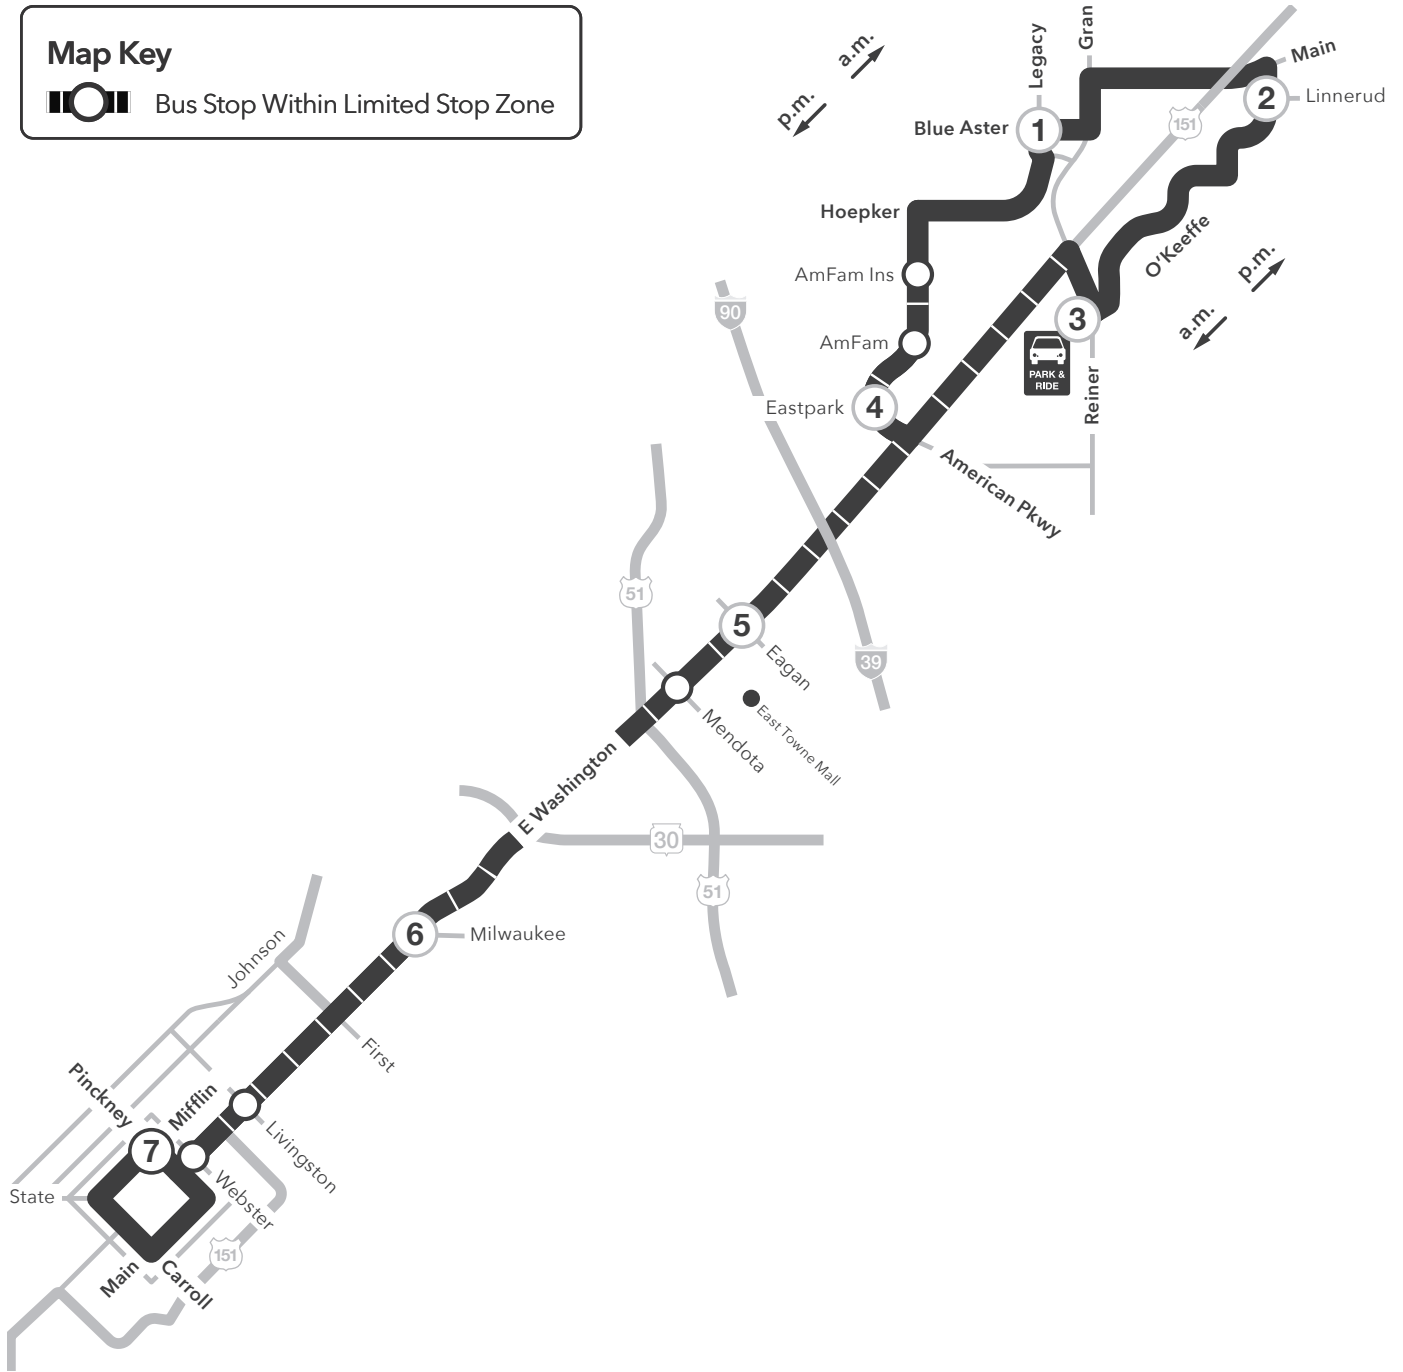

ROUTE 23 MAP

Map Key

 Bus Stop Within Limited Stop Zone

ROUTE 23

ROUTE 23

Weekday a.m.

Sun Prairie // Capitol Square

From Route	Blue Aster & Legacy	O'Keefe & Linnerud	Sun Prairie Park & Ride	American Parkway & Eastpark	East Wash & Eagan	East Wash & Milwaukee	Mifflin & Pinckney	To Route
	1	2	3	4	5	6	7	
-	6:26	6:33	6:40	-	6:47	6:54	7:04	23
23	6:54	7:01	7:08	-	7:15	7:23	7:35	75
23	7:24	7:31	7:38	-	7:46	7:55	8:07	75
23	7:54	8:01	8:08	-	8:15	8:24	8:35	44

Weekday a.m.

Capitol Square // Sun Prairie

From Route	Mifflin & Pinckney	East Wash & Milwaukee	East Wash & Eagan	American Parkway & Eastpark	Sun Prairie Park & Ride	O'Keefe & Linnerud	Blue Aster & Legacy	To Route
	7	6	5	4	3	2	1	
-	6:16	6:27	6:34	6:39	-	-	6:45	23
-	6:46	6:58	7:05	7:10	-	-	7:16	23
23	7:16	7:28	7:36	7:42	-	-	7:48	23

ROUTE 23

Weekday p.m.

Sun Prairie // Capitol Square

From Route	Blue Aster & Legacy	O'Keefe & Linnerud	Sun Prairie Park & Ride	American Parkway & Eastpark	East Wash & Eagan	East Wash & Milwaukee	Mifflin & Pinckney	To Route
	1	2	3	4	5	6	7	
23	4:40	-	-	4:47	4:51	4:59	5:10	23
23	5:10	-	-	5:17	5:21	5:30	5:42	-
23	5:51	-	-	5:58	6:02	6:11	6:22	-

Weekday p.m.

Capitol Square // Sun Prairie

From Route	Mifflin & Pinckney	East Wash & Milwaukee	East Wash & Eagan	American Parkway & Eastpark	Sun Prairie Park & Ride	O'Keefe & Linnerud	Blue Aster & Legacy	To Route
	7	6	5	4	3	2	1	
44	3:50	4:03	4:11	-	4:17	4:24	4:31	23
-	4:20	4:35	4:43	-	4:49	4:56	5:03	23
-	4:55	5:12	5:21	-	5:27	5:34	5:41	23
23	5:25	5:40	5:48	-	5:54	6:01	6:08	-