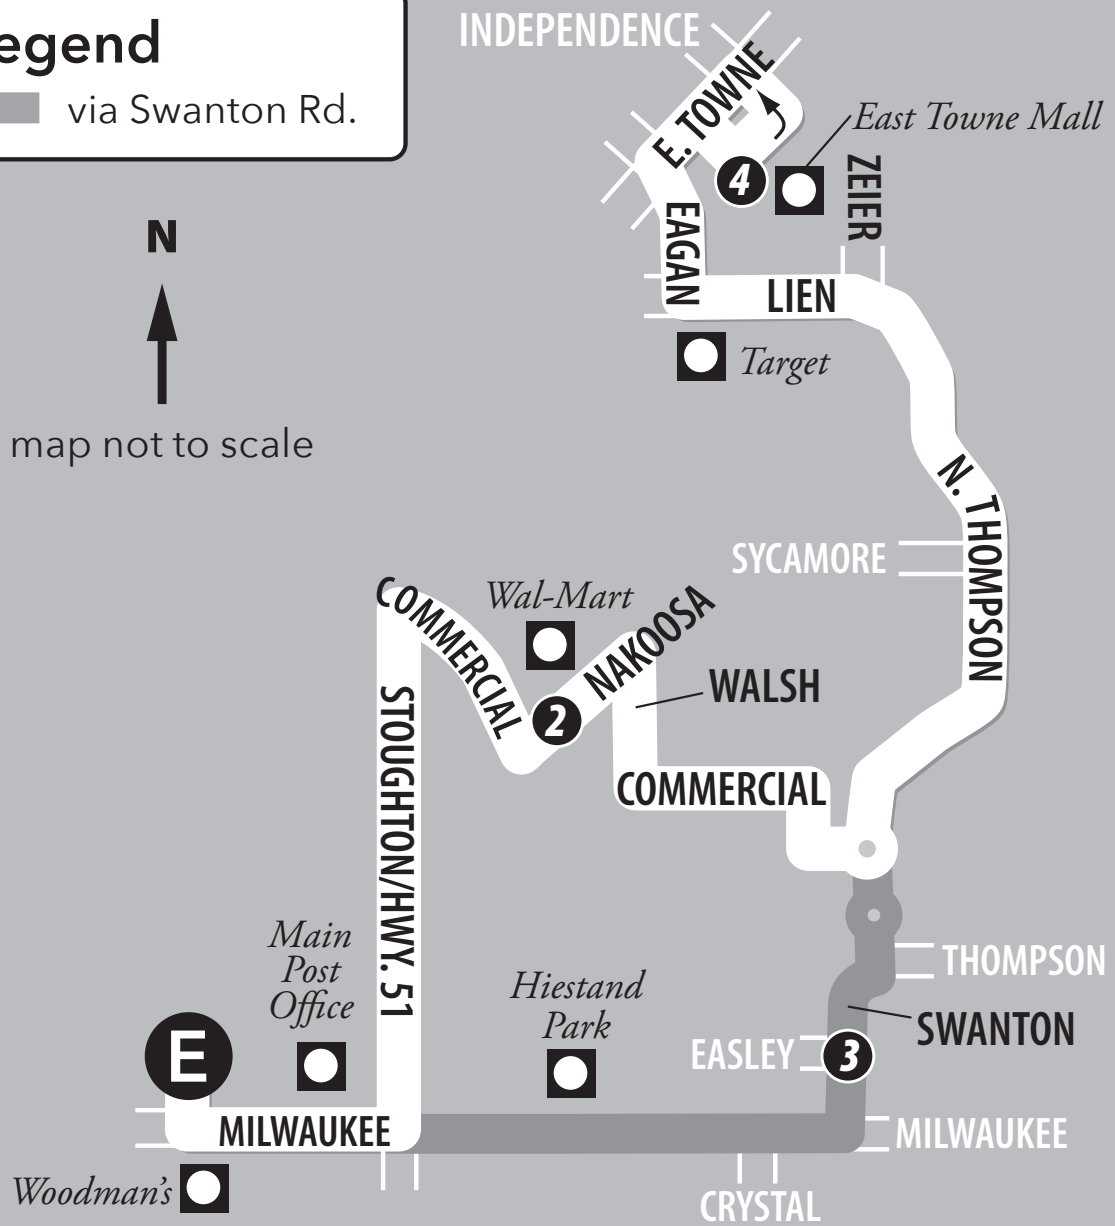

ROUTE 30 MAP

Legend

via Swanton Rd.

N

map not to scale

ROUTE 30

ROUTE 30

Weekday – East Transfer Point // East Towne Mall

From Route	East Transfer Point	Nakoosa Trail at Walmart	Swanton & Easley	East Towne Mall	To Route
	F	2	3	4	
7	6:15	6:20	-	6:28	26
7	6:45	-	6:49	6:58	20
7	7:15	7:20	-	7:29	26
7	7:45	-	7:49	7:58	20
7	8:15	8:20	-	8:29	26
7	8:45	-	8:49	8:58	36
7	9:15	9:20	-	9:29	26
7	9:45	-	9:49	9:58	36
7	10:15	10:20	-	10:29	26
7	10:45	-	10:49	10:58	36
7	11:15	11:20	-	11:29	26
7	11:45	-	11:49	11:58	36
7	12:15	12:20	-	12:29	26
7	12:45	-	12:49	12:58	36
7	1:15	1:20	-	1:29	26
7	1:45	-	1:49	1:58	36
7	2:15	2:20	-	2:29	26
7	2:45	-	2:49	2:58	36
7	3:15	3:20	-	3:29	26
7	3:45	-	3:49	3:58	36
7	4:15	4:20	-	4:29	26
7	4:45	-	4:49	4:58	36
7	5:15	5:20	-	5:29	26
7	5:45	-	5:49	5:58	36
7	6:15	6:20	-	6:29	20
7	6:45	-	6:49	6:58	20
7	7:15	7:20	-	7:29	20
7	7:45	-	7:49	7:58	20
7	8:15	8:20	-	8:29	20
7	8:45	-	8:49	8:58	20
7	9:15	9:20	-	9:29	20
7	9:45	-	9:49	9:58	20

ROUTE 30

Weekday – East Towne Mall // East Transfer Point

From Route	East Towne Mall	Swanton & Easley	Nakoosa Trail at Walmart	East Transfer Point	To Route
	4	3	2	F	
-	5:25	-	5:34	5:40	7
-	5:56	6:05	-	6:10	7
20	6:25	-	6:34	6:40	7
26	6:56	7:05	-	7:10	7
20	7:23	-	7:32	7:38	7
6	7:53	8:02	-	8:07	7
26	8:23	-	8:32	8:38	7
26	8:53	9:02	-	9:07	7
26	9:23	-	9:32	9:38	7
26	9:53	10:02	-	10:07	7
26	10:23	-	10:32	10:38	7
26	10:53	11:02	-	11:07	7
26	11:23	-	11:32	11:38	7
26	11:53	12:02	-	12:07	7
26	12:23	-	12:32	12:38	7
26	12:53	1:02	-	1:07	7
26	1:23	-	1:32	1:38	7
26	1:53	2:02	-	2:07	7
26	2:23	-	2:32	2:38	7
26	2:53	3:02	-	3:07	7
26	3:23	-	3:32	3:38	7
26	3:53	4:02	-	4:07	7
26	4:23	-	4:32	4:38	7
26	4:53	5:02	-	5:07	7
26	5:23	-	5:32	5:38	7
20	5:53	6:02	-	6:07	7
20	6:23	-	6:32	6:38	7
20	6:53	7:02	-	7:07	7
20	7:23	-	7:32	7:38	7
20	7:53	8:02	-	8:07	7
20	8:23	-	8:32	8:38	7
20	8:53	9:02	-	9:07	7
20	9:23	-	9:32	9:38	7
20	9:53	10:02	-	10:07	7
26	10:23	-	10:32	10:38	-