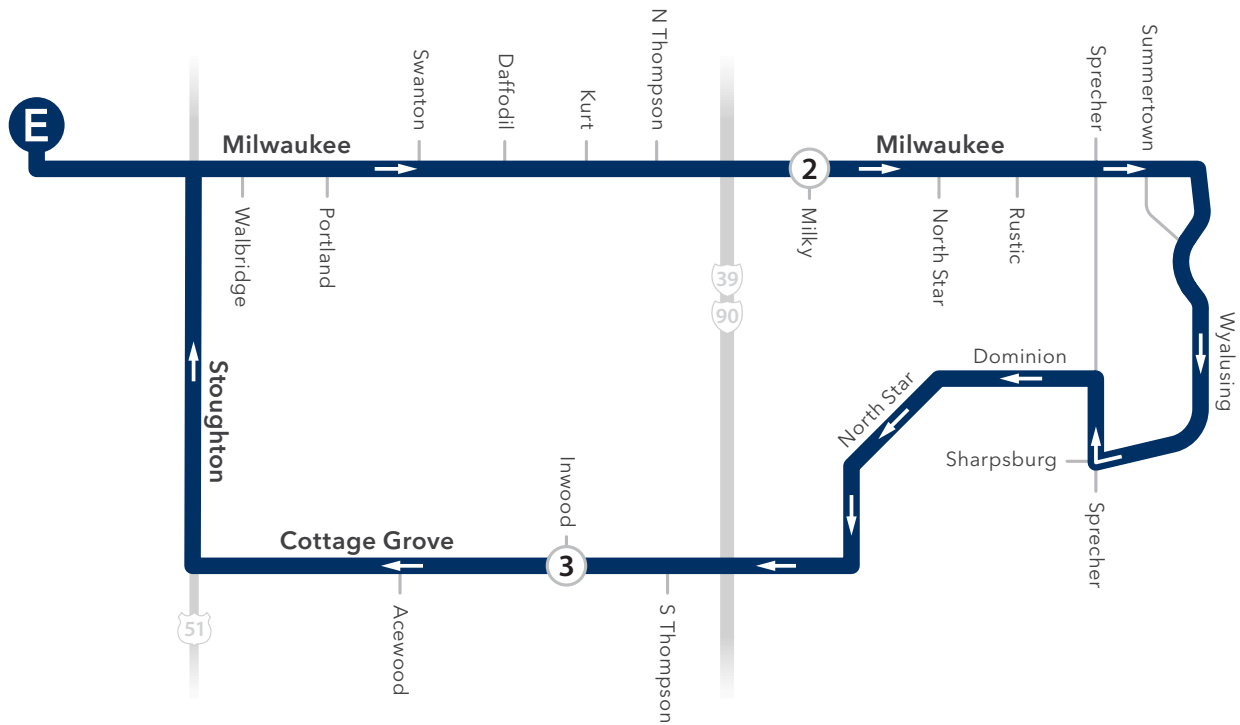

ROUTE 33 MAP

ROUTE 33

ROUTE 33

Weekday

Sprecher Loop

From Route	East Transfer Point	Milwaukee & Milky Way	Cottage Grove & Inwood	East Transfer Point	To Route
	E	2	3	E	
32	5:45	5:52	6:02	6:10	33
33	6:15	6:22	6:32	6:40	33
33	6:45	6:52	7:02	7:10	33
33	7:15	7:22	7:32	7:40	33
33	7:45	7:52	8:02	8:10	33
33	8:15	8:22	8:32	8:40	-
-	3:45	3:52	4:02	4:10	33
33	4:15	4:22	4:32	4:40	33
33	4:45	4:52	5:02	5:10	33
33	5:15	5:22	5:32	5:40	33
33	5:45	5:52	6:02	6:10	33
33	6:15	6:22	6:32	6:40	-

All trips use Milwaukee eastbound to Wyalusing and Cottage Grove westbound from North Star past Inwood to Highway 51.

No trips travel via Thompson & Swanton or Openwood & Merryturn, see Routes 30 or 32.