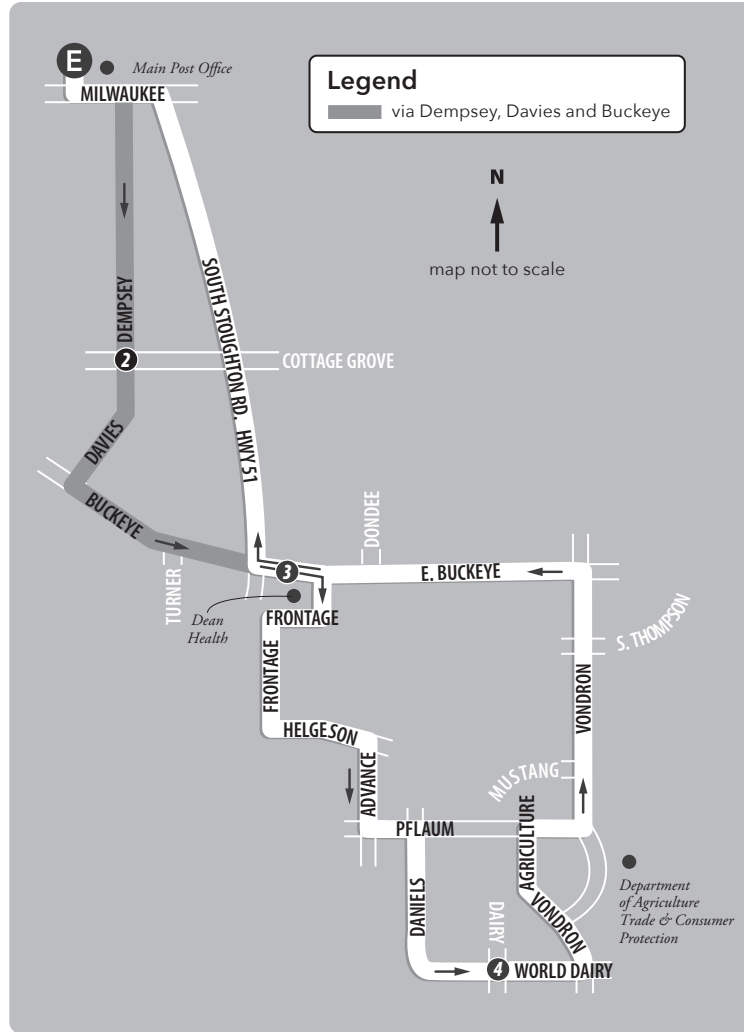

ROUTE 39 MAP

ROUTE 39

ROUTE 39

Weekday

World Dairy Loop

From Route	East Transfer Point	Dempsey & Cottage Grove	Buckeye at Dean Clinic East	World Dairy & Dairy	Buckeye at Dean Clinic East	East Transfer Point	To Route
→	E	2	3	4	3	E	→
5	6:45	6:49	6:53	6:58	7:04	7:12	5
5	7:45	7:49	7:53	7:58	8:04	8:12	5
5	8:45	8:49	8:53	8:58	9:04	9:12	5
5	9:45	9:49	9:53	9:58	10:04	10:12	5
5	10:45	10:49	10:53	10:58	11:04	11:12	5
5	11:45	11:49	11:53	11:58	12:04	12:12	5
5	12:45	12:49	12:53	12:58	1:04	1:12	5
5	1:45	1:49	1:53	1:58	2:04	2:12	5
5	2:45	2:49	2:53	2:58	3:04	3:12	5
5	3:45	3:49	3:53	3:58	4:04	4:12	5
5	4:45	4:49	4:53	4:58	5:04	5:12	5
5	5:45	5:49	5:53	5:58	6:04	6:12	-