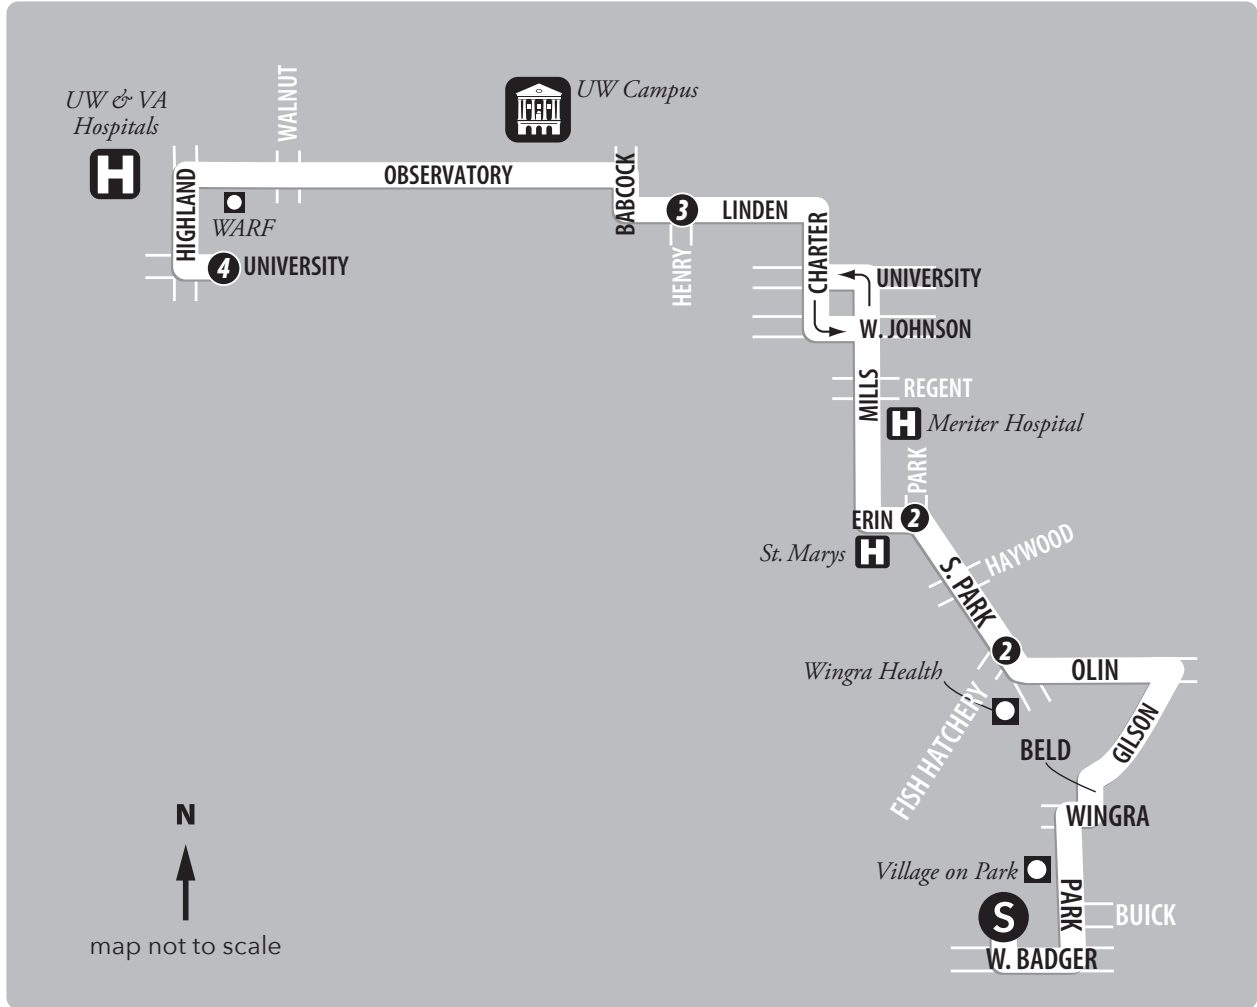

ROUTE 44

ROUTE 44 MAP

ROUTE 44

Weekday a.m.

STP // UW Campus

From Route	South Transfer Point	Park & Fish Hatch	Linden at Henry Mall	University & Highland	To Route
-	6:00	6:09	6:18	6:26	72
49	6:45	6:54	7:04	7:12	48
49	7:12	7:22	7:35	7:44	48
49	7:41	7:52	8:05	8:15	-
49	8:13	8:24	8:37	8:46	-
49	8:44	8:54	9:06	9:14	-
23	9:15	9:24	9:35	9:43	-

ROUTE 44

Weekday p.m.

UW Campus // STP

From Route	University & Highland	Linden at Henry Mall	Park & Erin	South Transfer Point	To Route
-	2:46	2:53	3:03	3:12	23
-	3:23	3:30	3:40	3:49	49
-	3:51	3:59	4:10	4:19	49
-	4:20	4:28	4:40	4:49	49
48	4:50	4:58	5:10	5:19	49
48	5:20	5:28	5:40	5:49	49
48	5:49	5:57	6:07	6:16	-