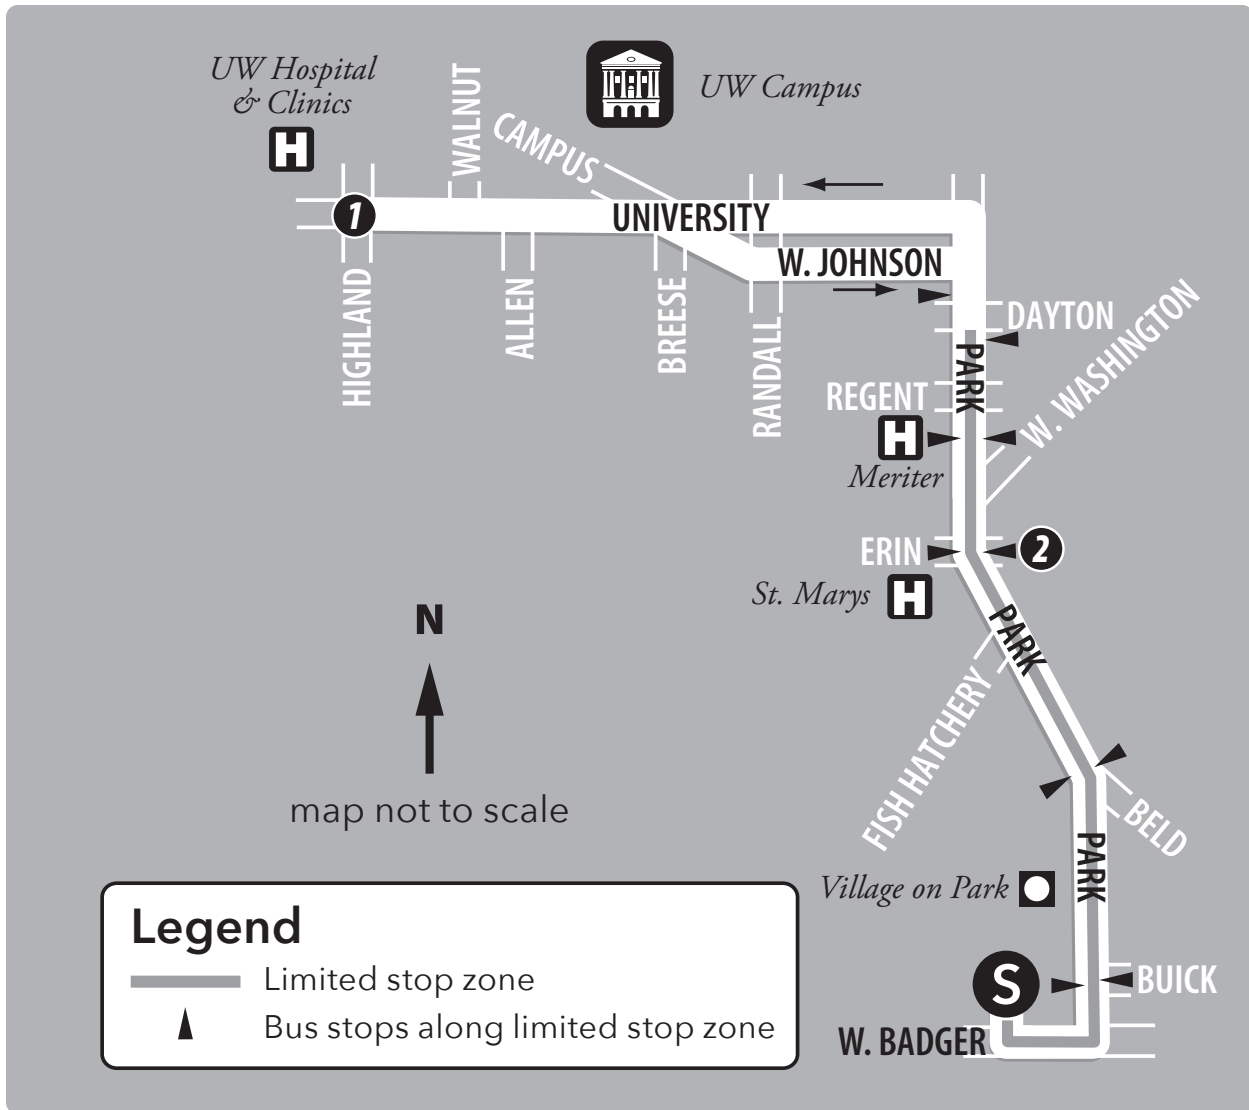

ROUTE 48 MAP

ROUTE 48

ROUTE 48

Weekday a.m. UW Campus // STP

| From Route | University & Highland | Park & Erin | South Transfer Point | To Route |
|------------|-----------------------|-------------|----------------------|----------|
| → | ① | ② | S | → |
| 44 | 6:43 | 6:51 | 6:56 | 49 |
| 44 | 7:14 | 7:22 | 7:27 | 49 |
| 44 | 7:44 | 7:52 | 7:57 | 49 |

ROUTE 48

Weekday p.m. STP // UW Campus

| From Route | South Transfer Point | Park & Erin | Highland & University | To Route |
|------------|----------------------|-------------|-----------------------|----------|
| → | S | ② | ① | → |
| 49 | 4:30 | 4:35 | 4:47 | 44 |
| 49 | 5:00 | 5:05 | 5:17 | 44 |
| 49 | 5:30 | 5:35 | 5:47 | 44 |