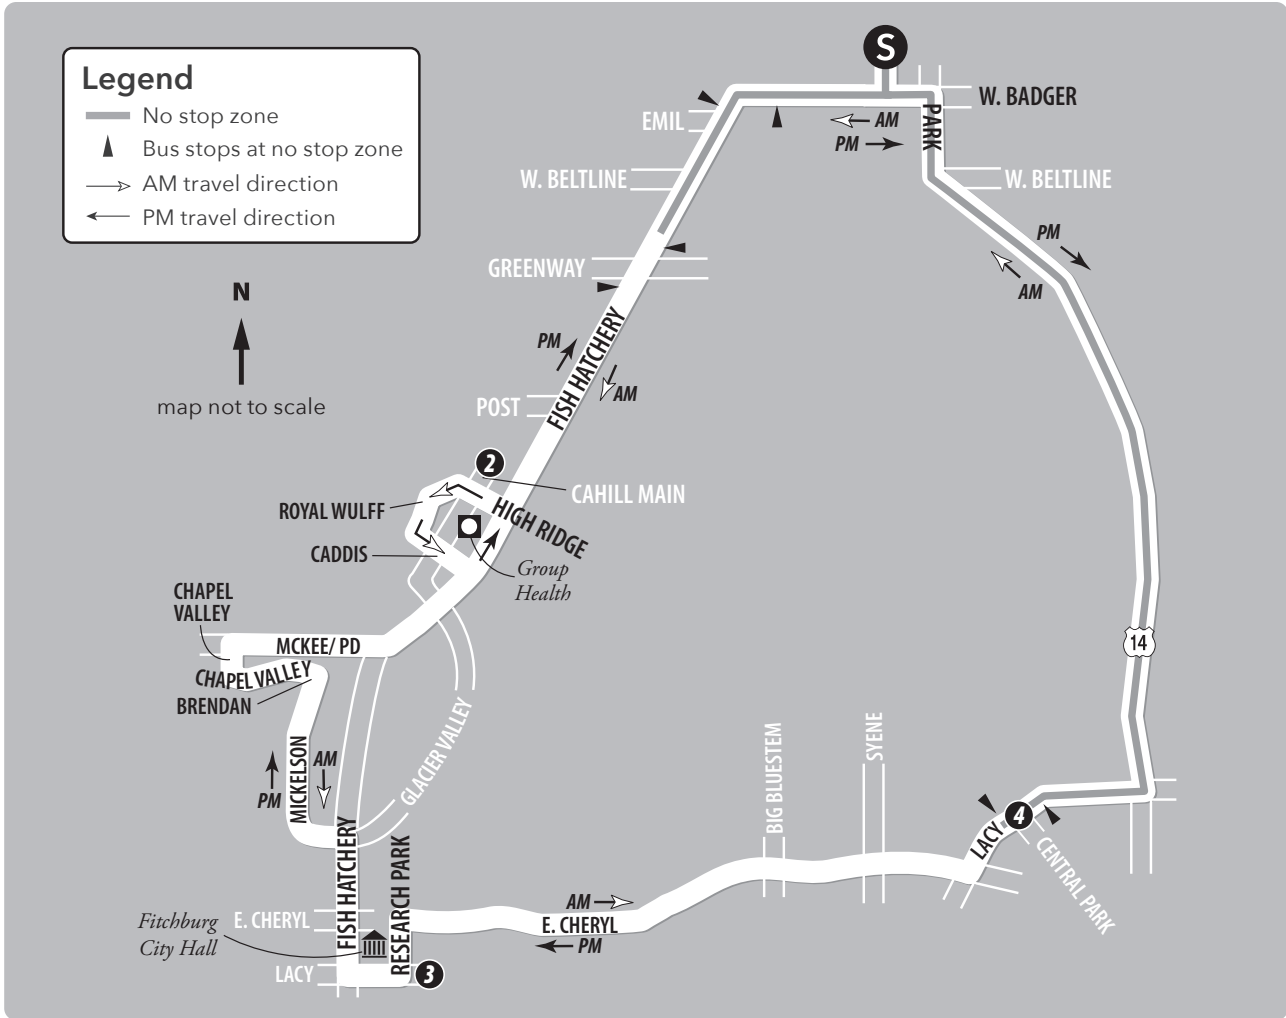

# ROUTE 49

## ROUTE 49 MAP

### ROUTE 49

Weekday a.m.

Hatchery Hill // Lacy Loop

From Route	South Transfer Point	High Ridge & Cahill	Research Park & Lacy	Lacy & Central Park	South Transfer Point	To Route
→	<b>S</b>	<b>2</b>	<b>3</b>	<b>4</b>	<b>S</b>	→
-	6:15	6:21	6:30	6:37	6:43	44
-	6:42	6:48	6:57	7:04	7:10	44
48	7:10	7:16	7:25	7:32	7:39	44
48	7:43	7:49	7:58	8:05	8:11	44
48	8:14	8:20	8:29	8:36	8:42	44

### ROUTE 49

Weekday p.m.

Lacy // Hatchery Hill Loop

From Route	South Transfer Point	Lacy & Central Park	Research Park & Lacy	High Ridge & Cahill	South Transfer Point	To Route
→	<b>S</b>	<b>4</b>	<b>3</b>	<b>2</b>	<b>S</b>	→
44	3:53	3:57	4:04	4:13	4:22	48
44	4:23	4:27	4:34	4:43	4:52	48
44	4:53	4:57	5:04	5:13	5:22	48
44	5:23	5:27	5:34	5:43	5:52	-
44	5:53	5:57	6:04	6:13	6:22	13