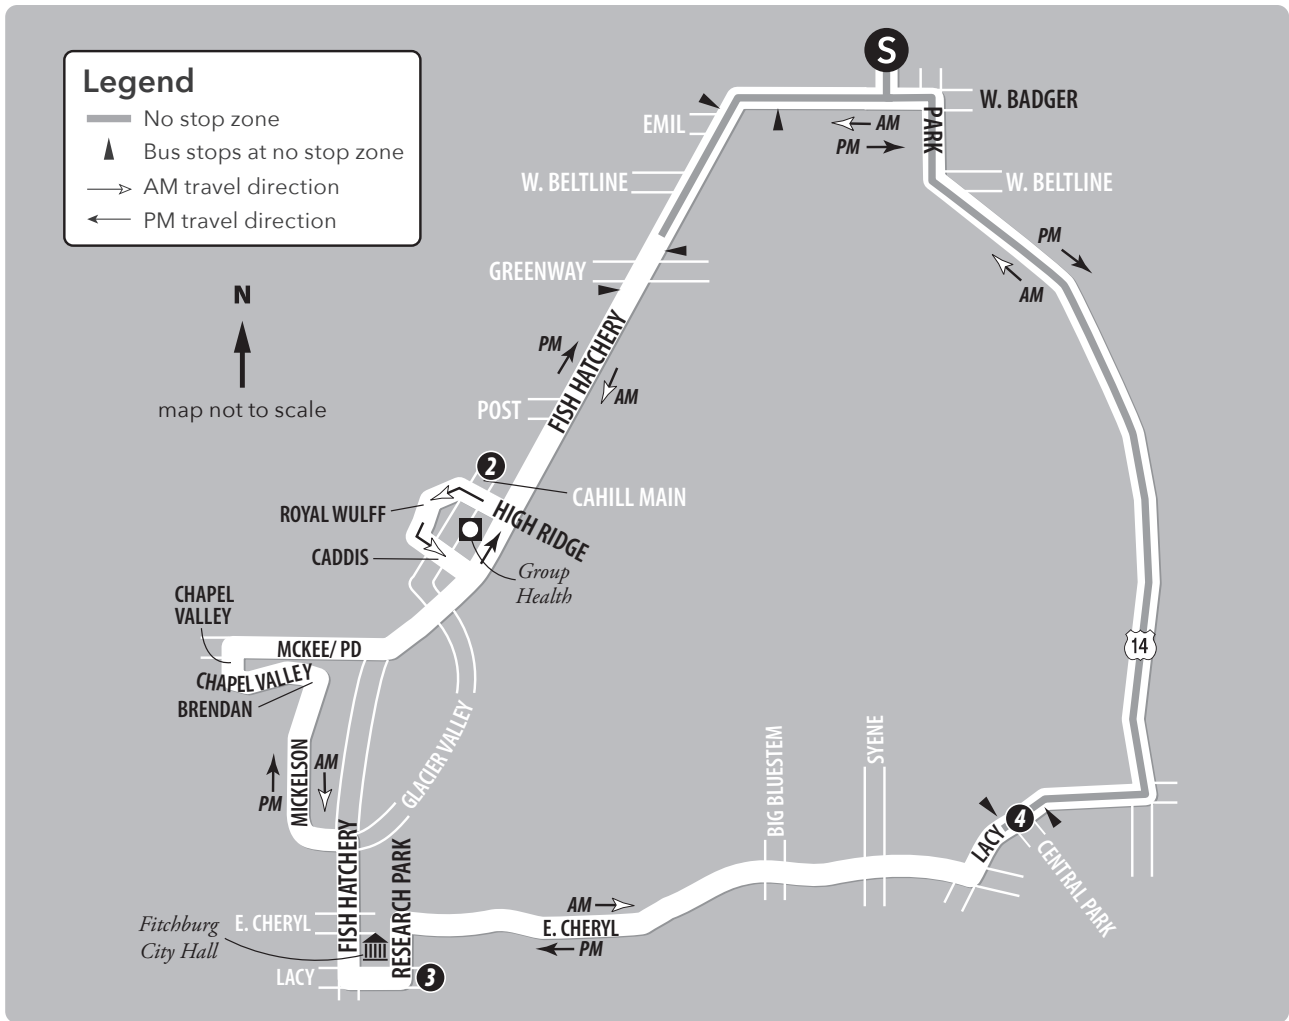

# ROUTE 49 MAP

## ROUTE 49

Weekday a.m.

Hatchery Hill // Lacy Loop

From Route	South Transfer Point	High Ridge & Cahill	Research Park & Lacy	Lacy & Central Park	South Transfer Point	To Route
	<b>S</b>	<b>2</b>	<b>3</b>	<b>4</b>	<b>S</b>	
16	6:15	6:21	6:30	6:37	6:43	44
-	6:42	6:48	6:57	7:04	7:10	44
48	7:10	7:16	7:25	7:32	7:39	44
48	7:43	7:49	7:58	8:05	8:11	44
48	8:14	8:20	8:29	8:36	8:42	44

## ROUTE 49

Weekday p.m.

Lacy // Hatchery Hill Loop

From Route	South Transfer Point	Lacy & Central Park	Research Park & Lacy	High Ridge & Cahill	South Transfer Point	To Route
	<b>S</b>	<b>4</b>	<b>3</b>	<b>2</b>	<b>S</b>	
44	3:53	3:57	4:04	4:13	4:22	48
44	4:23	4:27	4:34	4:43	4:52	48
44	4:53	4:57	5:04	5:13	5:22	48
44	5:23	5:27	5:34	5:43	5:52	-
44	5:53	5:57	6:04	6:13	6:22	-