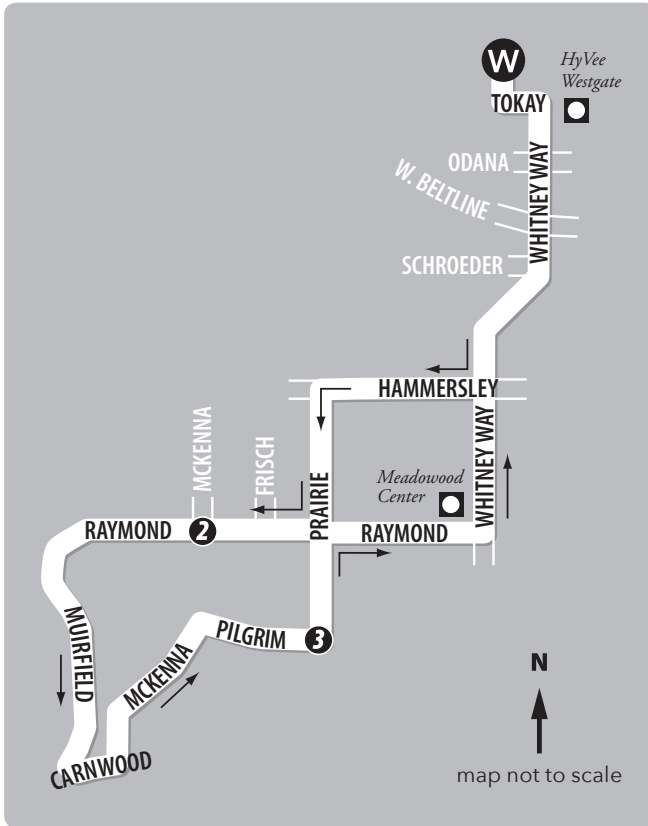

ROUTE 51

ROUTE 51 MAP

ROUTE 51

Weekday

Muir Field Loop

From Route	West Transfer Point	Raymond & McKenna	Prairie & Pilgrim	West Transfer Point	To Route
→	W	2	3	W	→
73	9:30	9:38	9:46	9:55	52
73	10:30	10:38	10:46	10:55	52
52	11:30	11:38	11:46	11:55	18
52	12:30	12:38	12:46	12:55	52
52	1:30	1:38	1:46	1:55	2
52	2:30	2:38	2:46	2:55	52
2	3:30	3:38	3:46	3:55	50
29	5:30	5:38	5:46	5:55	52
52	6:30	6:38	6:46	6:55	52
52	7:30	7:38	7:46	7:55	52
50	8:30	8:38	8:46	8:55	52
50	9:30	9:38	9:46	9:55	18
50	10:30	10:38	10:46	10:55	2
50	11:30	11:36	11:43	11:50	-

ROUTE 51

Weekend / Holiday

Muir Field Loop

From Route	West Transfer Point	Raymond & McKenna	Prairie & Pilgrim	West Transfer Point	To Route
→	W	2	3	W	→
-	6:30	6:38	6:46	6:55	2
-/50	7:30	7:38	7:46	7:55	2
2	8:30	8:38	8:46	8:55	2
2	9:30	9:38	9:46	9:55	2
2	10:30	10:38	10:46	10:55	2
2	11:30	11:38	11:46	11:55	2
2	12:30	12:38	12:46	12:55	2
2	1:30	1:38	1:46	1:55	2
2	2:30	2:38	2:46	2:55	2
2	3:30	3:38	3:46	3:55	2
2	4:30	4:38	4:46	4:55	2
2	5:30	5:38	5:46	5:55	2
2	6:30	6:38	6:46	6:55	2/-
2	7:30	7:38	7:46	7:55	2
2	8:30	8:38	8:46	8:55	2
2	9:30	9:38	9:46	9:55	2
2	10:30	10:38	10:46	10:55	-

Trip is NOT operated on Sundays or holidays.

Trips are NOT operated on holidays.

Mi precioso Madison

Museo do Geólogo
Amistad
Diversión
Inteligentes
Son queridos
Observaciones
Nuestro hogar

Kimberly Alvarez-Lagunas
Grade 3 Nuestro Mundo Community School