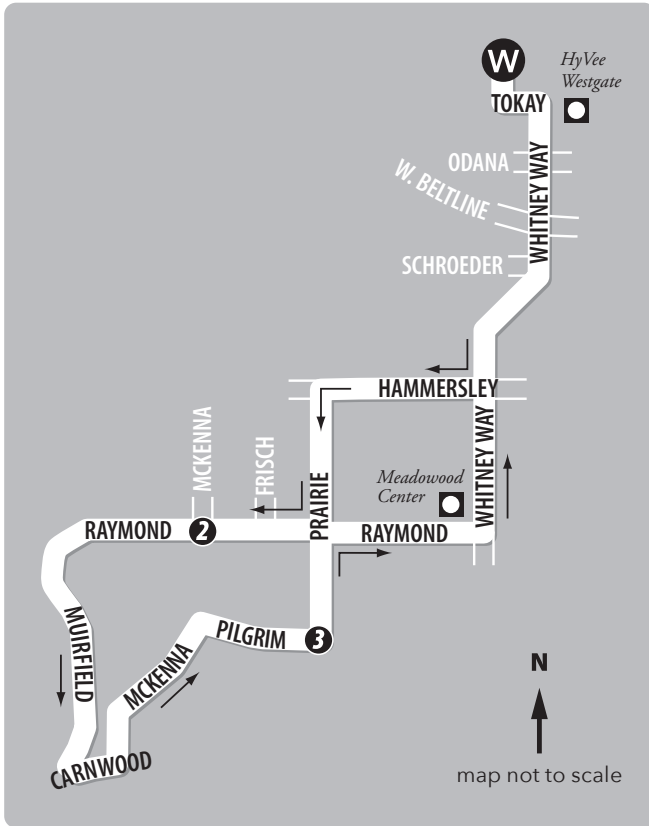

ROUTE 51

ROUTE 51 MAP

ROUTE 51

Weekday

Muir Field Loop

From Route	West Transfer Point	Raymond & McKenna	Prairie & Pilgrim	West Transfer Point	To Route
→	W	2	3	W	→
-	-	5:40	5:47	5:56	02
02	6:30	6:38	6:46	6:55	02
02	7:30	7:38	7:46	7:55	02
02	8:30	8:38	8:46	8:55	02
02	9:30	9:38	9:46	9:55	02
02	10:30	10:38	10:46	10:55	02
02	11:30	11:38	11:46	11:55	02
02	12:30	12:38	12:46	12:55	02
02	1:30	1:38	1:46	1:55	02
-	2:30	2:38	2:46	2:55	02
-	3:30	3:38	3:46	3:55	02
02	4:30	4:38	4:46	4:55	02
02	5:30	5:38	5:46	5:55	02
02	6:30	6:38	6:46	6:55	02
02	7:30	7:38	7:46	7:55	02
02	8:30	8:38	8:46	8:55	02
02	9:30	9:38	9:46	9:55	67
02	10:30	10:38	10:46	10:55	02

ROUTE 51

Weekend / Holiday

Muir Field Loop

From Route	West Transfer Point	Raymond & McKenna	Prairie & Pilgrim	West Transfer Point	To Route
→	W	2	3	W	→
50	6:30	6:38	6:46	6:55	02
02	7:30	7:38	7:46	7:55	02
02	8:30	8:38	8:46	8:55	02
02	9:30	9:38	9:46	9:55	02
02	10:30	10:38	10:46	10:55	02
02	11:30	11:38	11:46	11:55	02
02	12:30	12:38	12:46	12:55	02
02	1:30	1:38	1:46	1:55	02
02	2:30	2:38	2:46	2:55	02
-	3:30	3:38	3:46	3:55	02
02	4:30	4:38	4:46	4:55	02
02	5:30	5:38	5:46	5:55	02
02	6:30	6:38	6:46	6:55	02
02	7:30	7:38	7:46	7:55	02
02	8:30	8:38	8:46	8:55	02
02	9:30	9:38	9:46	9:55	02
59	10:30	10:38	10:46	10:55	02

Trip is NOT operated on holidays.