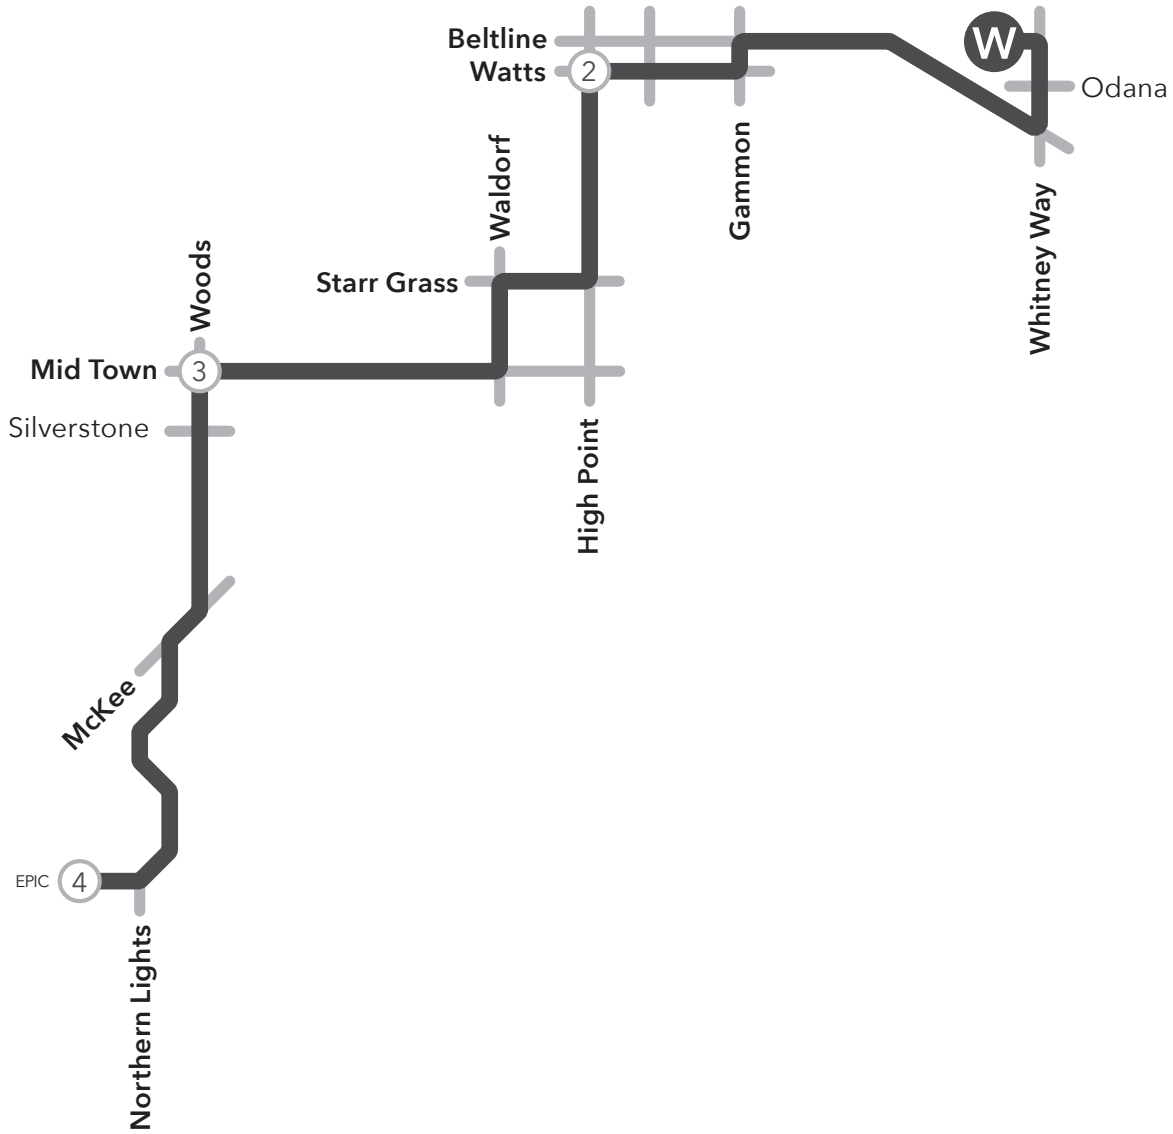

ROUTE 55 MAP

ROUTE 55

Weekday WTP // Verona // Epic Campus

From Route	West Transfer Point	Watts & High Point	Woods & Mid Town	Epic Campus	To Route
	W	2	3	4	
2	6:30	6:39	6:46	6:55	75
55	7:30	7:39	7:46	7:55	75
55	8:00	8:09	8:16	8:25	75
55	8:30	8:39	8:46	8:55	75
-	4:30	4:40	4:48	5:00	75
55	4:40	4:50	4:58	5:10	55
55	5:00	5:10	5:18	5:30	55
55	5:45	5:55	6:03	6:15	75
55	6:00	6:10	6:18	6:30	75

ROUTE 55

Weekday Epic Campus // Verona // WTP

From Route	Epic Campus	Mid Town & Woods	Watts & High Point	West Transfer Point	To Route
	4	3	2	W	
75	6:50	6:54	7:05	7:16	55
75	7:20	7:24	7:35	7:46	55
75	7:50	7:54	8:05	8:16	55
75	8:24	8:28	8:39	8:50	-
75	8:39	8:43	8:54	9:05	-
75	4:05	4:09	4:23	4:35	55
75	5:05	5:09	5:23	5:35	55
55	5:15	5:19	5:33	5:45	-
75	5:20	5:24	5:38	5:50	55
75	6:25	6:29	6:43	6:55	-