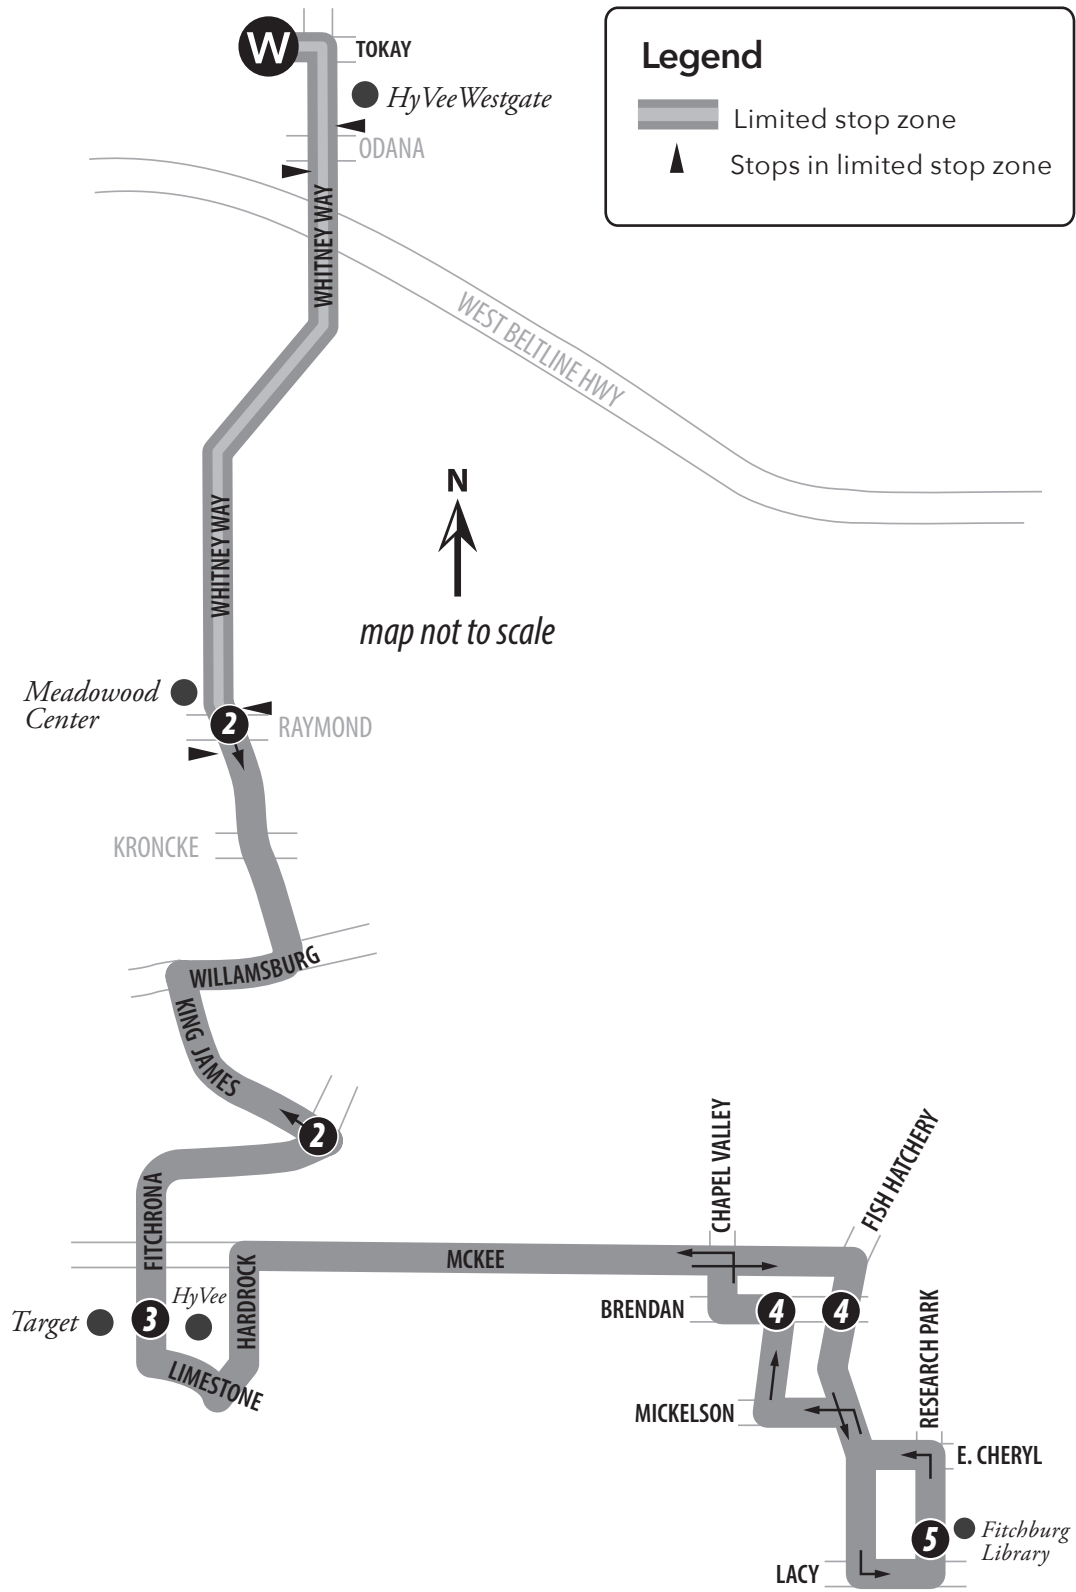

ROUTE 59 MAP

ROUTE 59

ROUTE 59

Weekend / Holiday – West Transfer Point // Orchard Pointe // Fitchburg

From Route	West Transfer Point	Raymond & Whitney	Fitchrona at Target	Fish Hatch & Brendan	Research Park & Lacy	To Route
	W	2	3	4	5	
18	7:30	7:35	7:43	7:51	7:54	59
18	8:30	8:35	8:43	8:51	8:54	59
18	9:30	9:35	9:43	9:51	9:54	59
18	10:30	10:35	10:43	10:51	10:54	59
18	11:30	11:35	11:43	11:51	11:54	59
18	12:30	12:35	12:43	12:51	12:54	59
18	1:30	1:35	1:43	1:51	1:54	59
18	2:30	2:35	2:43	2:51	2:54	59
18	3:30	3:35	3:43	3:51	3:54	59
18	4:30	4:35	4:43	4:51	4:54	59
18	5:30	5:35	5:43	5:51	5:54	59
18	6:30	6:35	6:43	6:51	6:54	59
18	7:30	7:35	7:43	7:51	7:54	59
18	8:30	8:35	8:43	8:51	8:54	59
18	9:30	9:35	9:43	9:51	9:54	59
18	10:30	10:35	10:43	-	-	-

ROUTE 59

Weekend / Holiday – Fitchburg // Orchard Pointe // West Transfer Point

From Route	Research Park & Lacy	Mickelson & Brendan	Fitchrona at HyVee	King James & Anton	West Transfer Point	To Route
	5	4	3	2	W	
-	-	-	-	7:14	7:25	18
-/59	7:57	8:01	8:12	8:14	8:25	18
59	8:57	9:01	9:12	9:14	9:25	18
59	9:57	10:01	10:12	10:14	10:25	18
59	10:57	11:01	11:12	11:14	11:25	18
59	11:57	12:01	12:12	12:14	12:25	18
59	12:57	1:01	1:12	1:14	1:25	18
59	1:57	2:01	2:12	2:14	2:25	18
59	2:57	3:01	3:12	3:14	3:25	18
59	3:57	4:01	4:12	4:14	4:25	18
59	4:57	5:01	5:12	5:14	5:25	18
59	5:57	6:01	6:12	6:14	6:25	18
59	6:57	7:01	7:12	7:14	7:25	18/-
59	7:57	8:01	8:12	8:14	8:25	18
59	8:57	9:01	9:12	9:14	9:25	18
59	9:57	10:01	10:12	10:14	10:25	18

Trip is NOT operated on Sundays or holidays.

Trips are NOT operated on holidays.