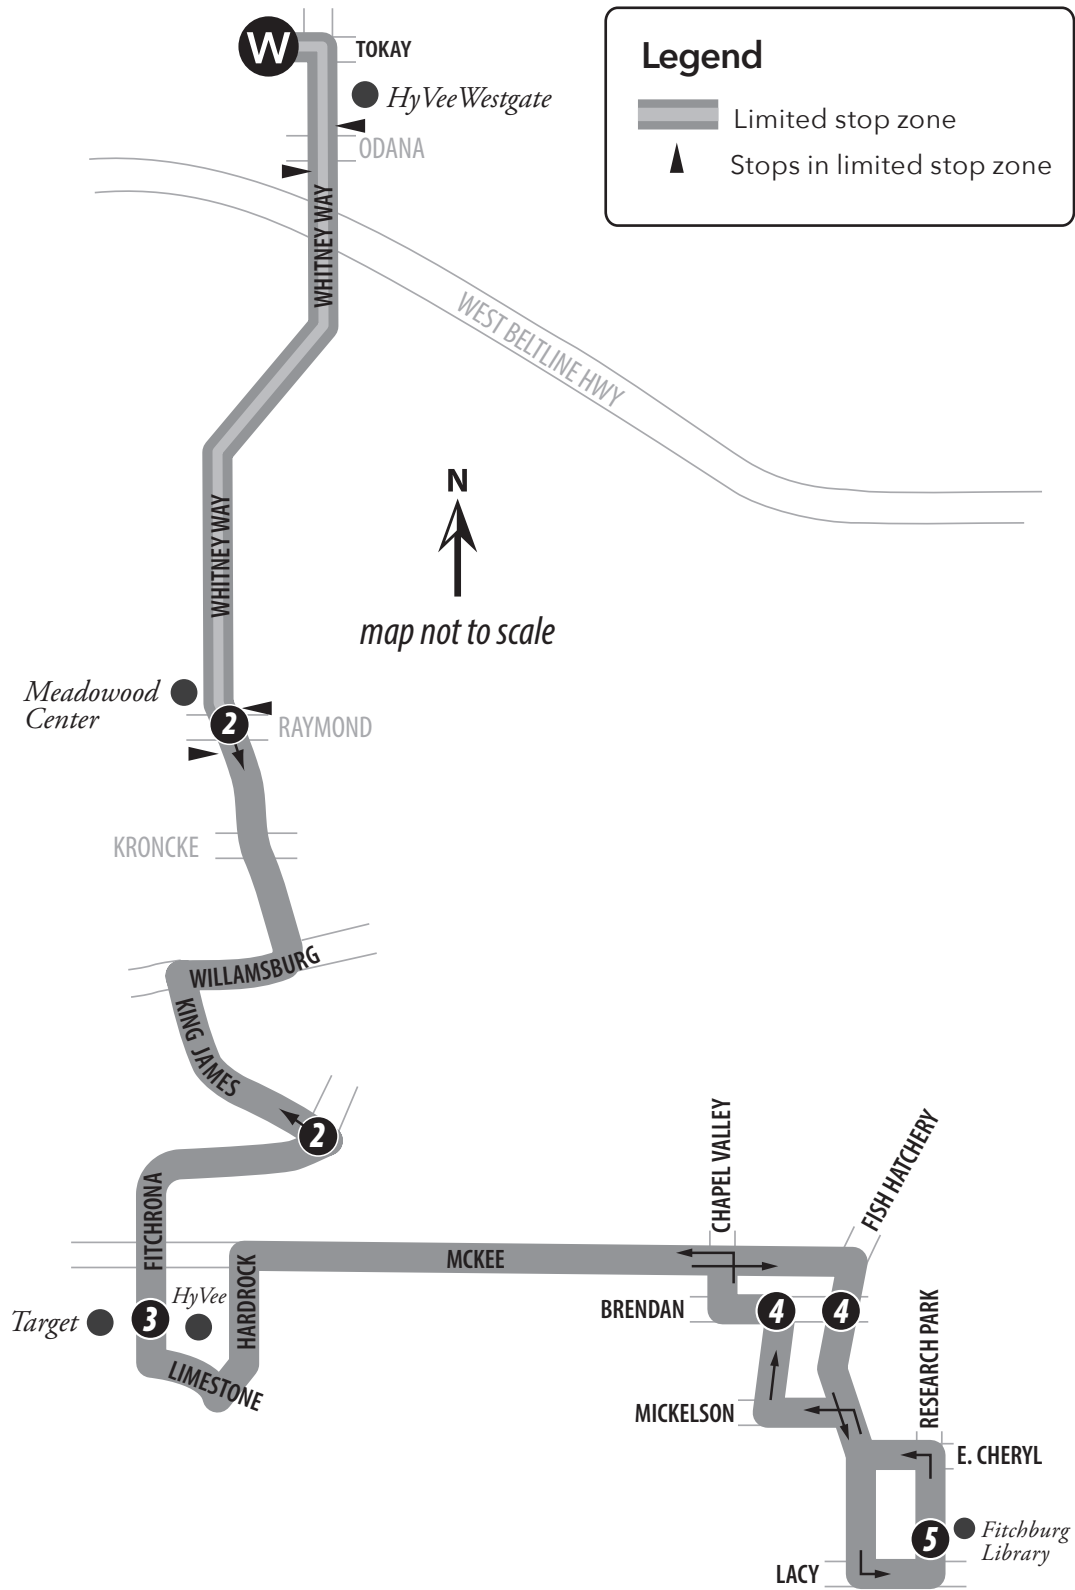

ROUTE 59 MAP

ROUTE 59

ROUTE 59

Weekend / Holiday – West Transfer Point // Orchard Pointe // Fitchburg

From Route	West Transfer Point	Raymond & Whitney	Fitchrona at Target	Fish Hatch & Brendan	Research Park & Lacy	To Route
	W	2	3	4	5	
18	7:30	7:35	7:43	7:51	7:54	59
18	8:30	8:35	8:43	8:51	8:54	59
18	9:30	9:35	9:43	9:51	9:54	59
18	10:30	10:35	10:43	10:51	10:54	59
18	11:30	11:35	11:43	11:51	11:54	59
18	12:30	12:35	12:43	12:51	12:54	59
18	1:30	1:35	1:43	1:51	1:54	59
-	2:30	2:35	2:43	2:51	2:54	59
18	3:30	3:35	3:43	3:51	3:54	59
18	4:30	4:35	4:43	4:51	4:54	59
18	5:30	5:35	5:43	5:51	5:54	59
18	6:30	6:35	6:43	6:51	6:54	59
18	7:30	7:35	7:43	7:51	7:54	59
18	8:30	8:35	8:43	8:51	8:54	59
18	9:30	9:35	9:43	9:51	9:54	59
50	10:30	10:35	10:43	-	-	-

ROUTE 59

Weekend / Holiday – Fitchburg // Orchard Pointe // West Transfer Point

From Route	Research Park & Lacy	Mickelson & Brendan	Fitchrona at Target	King James & Anton	West Transfer Point	To Route
	5	4	3	2	W	
-	-	-	-	7:14	7:25	18
59	7:57	8:01	8:12	8:14	8:25	18
59	8:57	9:01	9:12	9:14	9:25	18
59	9:57	10:01	10:12	10:14	10:25	18
59	10:57	11:01	11:12	11:14	11:25	18
59	11:57	12:01	12:12	12:14	12:25	18
59	12:57	1:01	1:12	1:14	1:25	-
59	1:57	2:01	2:12	2:14	2:25	18
59	2:57	3:01	3:12	3:14	3:25	18
59	3:57	4:01	4:12	4:14	4:25	18
59	4:57	5:01	5:12	5:14	5:25	18
59	5:57	6:01	6:12	6:14	6:25	18
59	6:57	7:01	7:12	7:14	7:25	18
59	7:57	8:01	8:12	8:14	8:25	18
59	8:57	9:01	9:12	9:14	9:25	18
59	9:57	10:01	10:12	10:14	10:25	51

Trip is NOT operated on holidays.