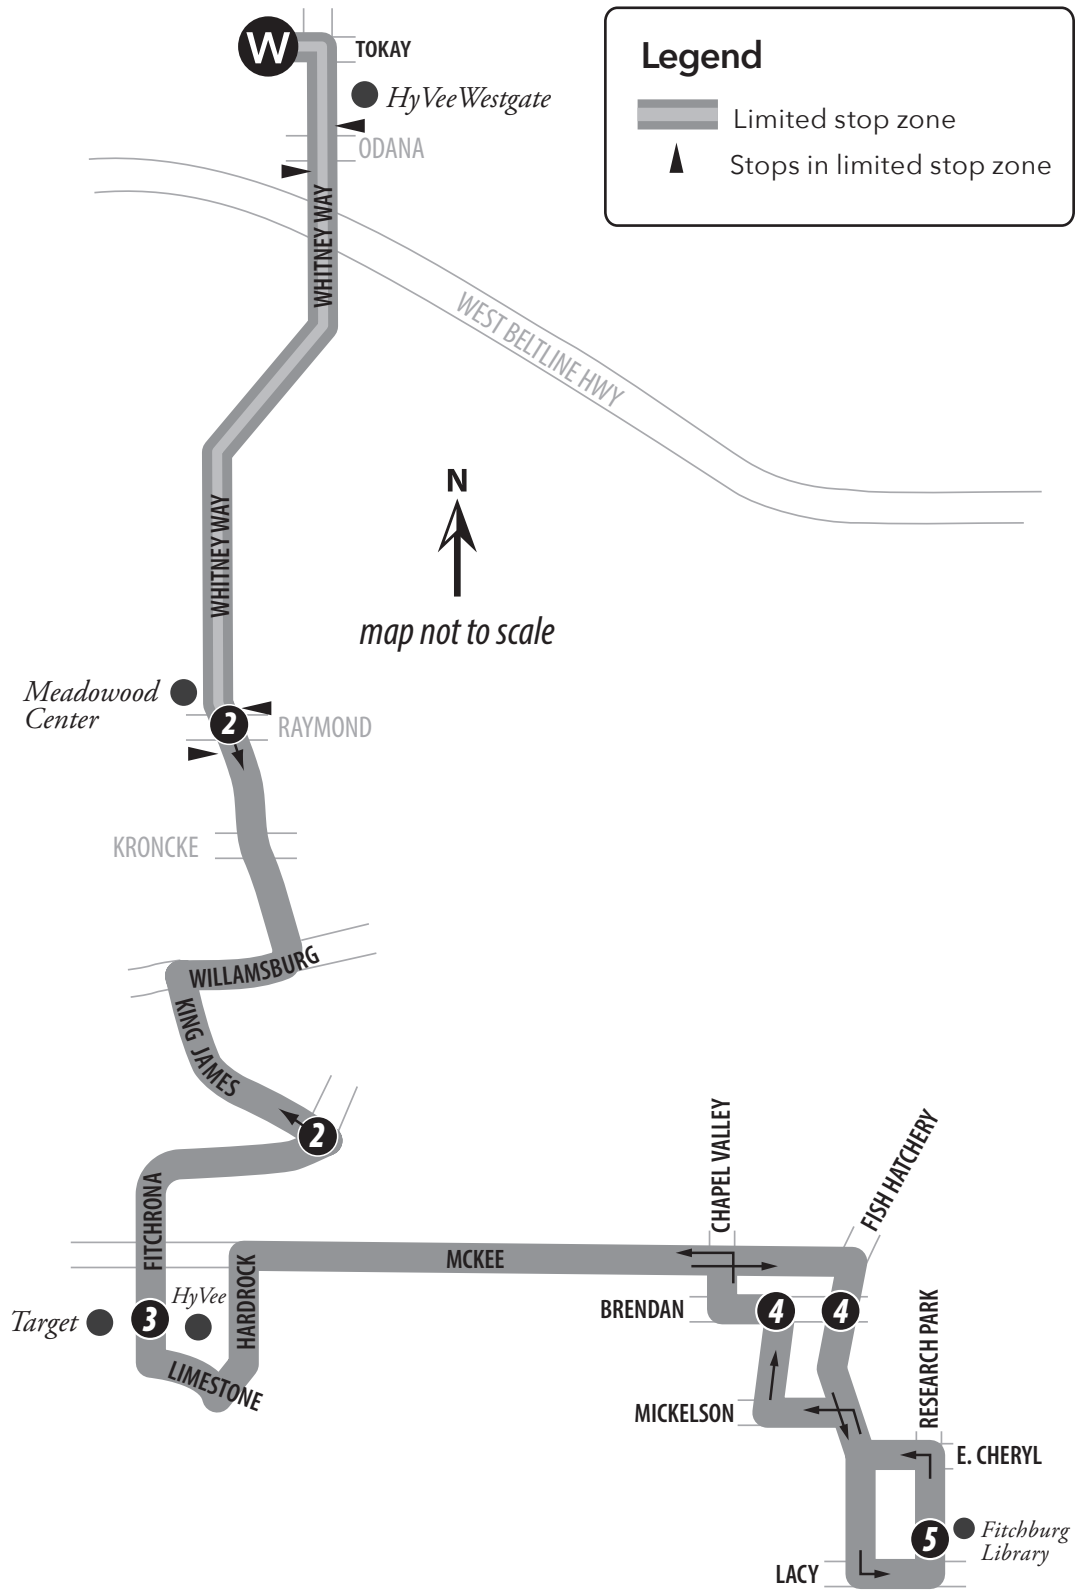

ROUTE 59 MAP

ROUTE 59

ROUTE 59

Weekend / Holiday – West Transfer Point // Orchard Pointe // Fitchburg

From Route	West Transfer Point	Whitney & Raymond	Fitchrona & Target	Fish Hatch & McKe	Research Park & Lacy	To Route
	W	2	3	4	5	
18	7:30	7:35	7:43	7:51	7:54	59
18	8:30	8:35	8:43	8:51	8:54	59
18	9:30	9:35	9:43	9:51	9:54	59
18	10:30	10:35	10:43	10:51	10:54	59
18	11:30	11:35	11:43	11:51	11:54	59
18	12:30	12:35	12:43	12:51	12:54	59
18	1:30	1:35	1:43	1:51	1:54	59
18	2:30	2:35	2:43	2:51	2:54	59
18	3:30	3:35	3:43	3:51	3:54	59
18	4:30	4:35	4:43	4:51	4:54	59
18	5:30	5:35	5:43	5:51	5:54	59
18	6:30	6:35	6:43	6:51	6:54	59
18	7:30	7:35	7:43	7:51	7:54	59
18	8:30	8:35	8:43	8:51	8:54	59
18	9:30	9:35	9:43	9:51	9:54	59
50	10:30	10:35	10:43	–	–	–

ROUTE 59

Weekend / Holiday – Fitchburg // Orchard Pointe // West Transfer Point

From Route	Research Park & Lacy	Mickelson & Brendan	Fitchrona & HyVee	King James & Fitchrona	West Transfer Point	To Route
	5	4	3	2	W	
–	–	–	–	7:14	7:25	18
59	7:57	8:01	8:12	8:14	8:25	18
59	8:57	9:01	9:12	9:14	9:25	18
59	9:57	10:01	10:12	10:14	10:25	18
59	10:57	11:01	11:12	11:14	11:25	18
59	11:57	12:01	12:12	12:14	12:25	18
59	12:57	1:01	1:12	1:14	1:25	18
59	1:57	2:01	2:12	2:14	2:25	18
59	2:57	3:01	3:12	3:14	3:25	18
59	3:57	4:01	4:12	4:14	4:25	18
59	4:57	5:01	5:12	5:14	5:25	18
59	5:57	6:01	6:12	6:14	6:25	18
59	6:57	7:01	7:12	7:14	7:25	18
59	7:57	8:01	8:12	8:14	8:25	18
59	8:57	9:01	9:12	9:14	9:25	18
59	9:57	10:01	10:12	10:14	10:25	51

Trip is NOT operated on holidays.