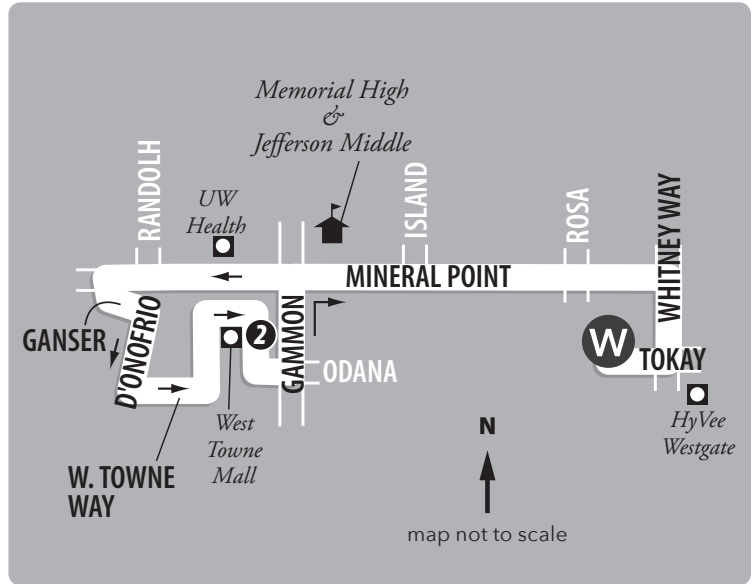

## ROUTE 67

Weekday West Towne Mall Loop

From Route	West Transfer Point	West Towne Mall	West Transfer Point	To Route
-	-	5:47#	5:56	67
67	6:00	6:15	6:25	06
06	6:30	6:45	6:55	06
06	7:00	7:15	7:25	06
06	7:30	7:45	7:55	06
06	8:00	8:15	8:25	06
06	8:30	8:45	8:55	06
06	9:00	9:15	9:25	06
06	9:30	9:45	9:55	06
06	10:00	10:15	10:25	06
06	10:30	10:45	10:55	06
06	11:00	11:15	11:25	06
06	11:30	11:45	11:55	06
06	12:00	12:15	12:25	06
06	12:30	12:45	12:55	06
06	1:00	1:15	1:25	-
06	1:30	1:45	1:55	06
06	2:00	2:15	2:25	06
06	2:30	2:45	2:55	06
-	3:00	3:15	3:25	06
06	3:30	3:45	3:55	06
06	4:00	4:15	4:25	06
06	4:30	4:45	4:55	06
06	5:00	5:15	5:25	06
06	5:30	5:45	5:55	06
06	6:00	6:15	6:25	06
06	6:30	6:45	6:55	06
06	7:00	7:15	7:25	06
06	7:30	7:45	7:55	06
06	8:00	8:15	8:25	06
06	8:30	8:45	8:55	06
06	9:00	9:15	9:25	06
06	9:30	9:45	9:55	06
51	10:00	10:15	10:25	06
06	10:30	10:45	10:55	06

# Bus travels via northbound Gammon. Trip starts at stop on Gammon, north of Odana at 5:47. Trip does not serve West Towne Mall bus stop.

## ROUTE 67 MAP

# ROUTE 67