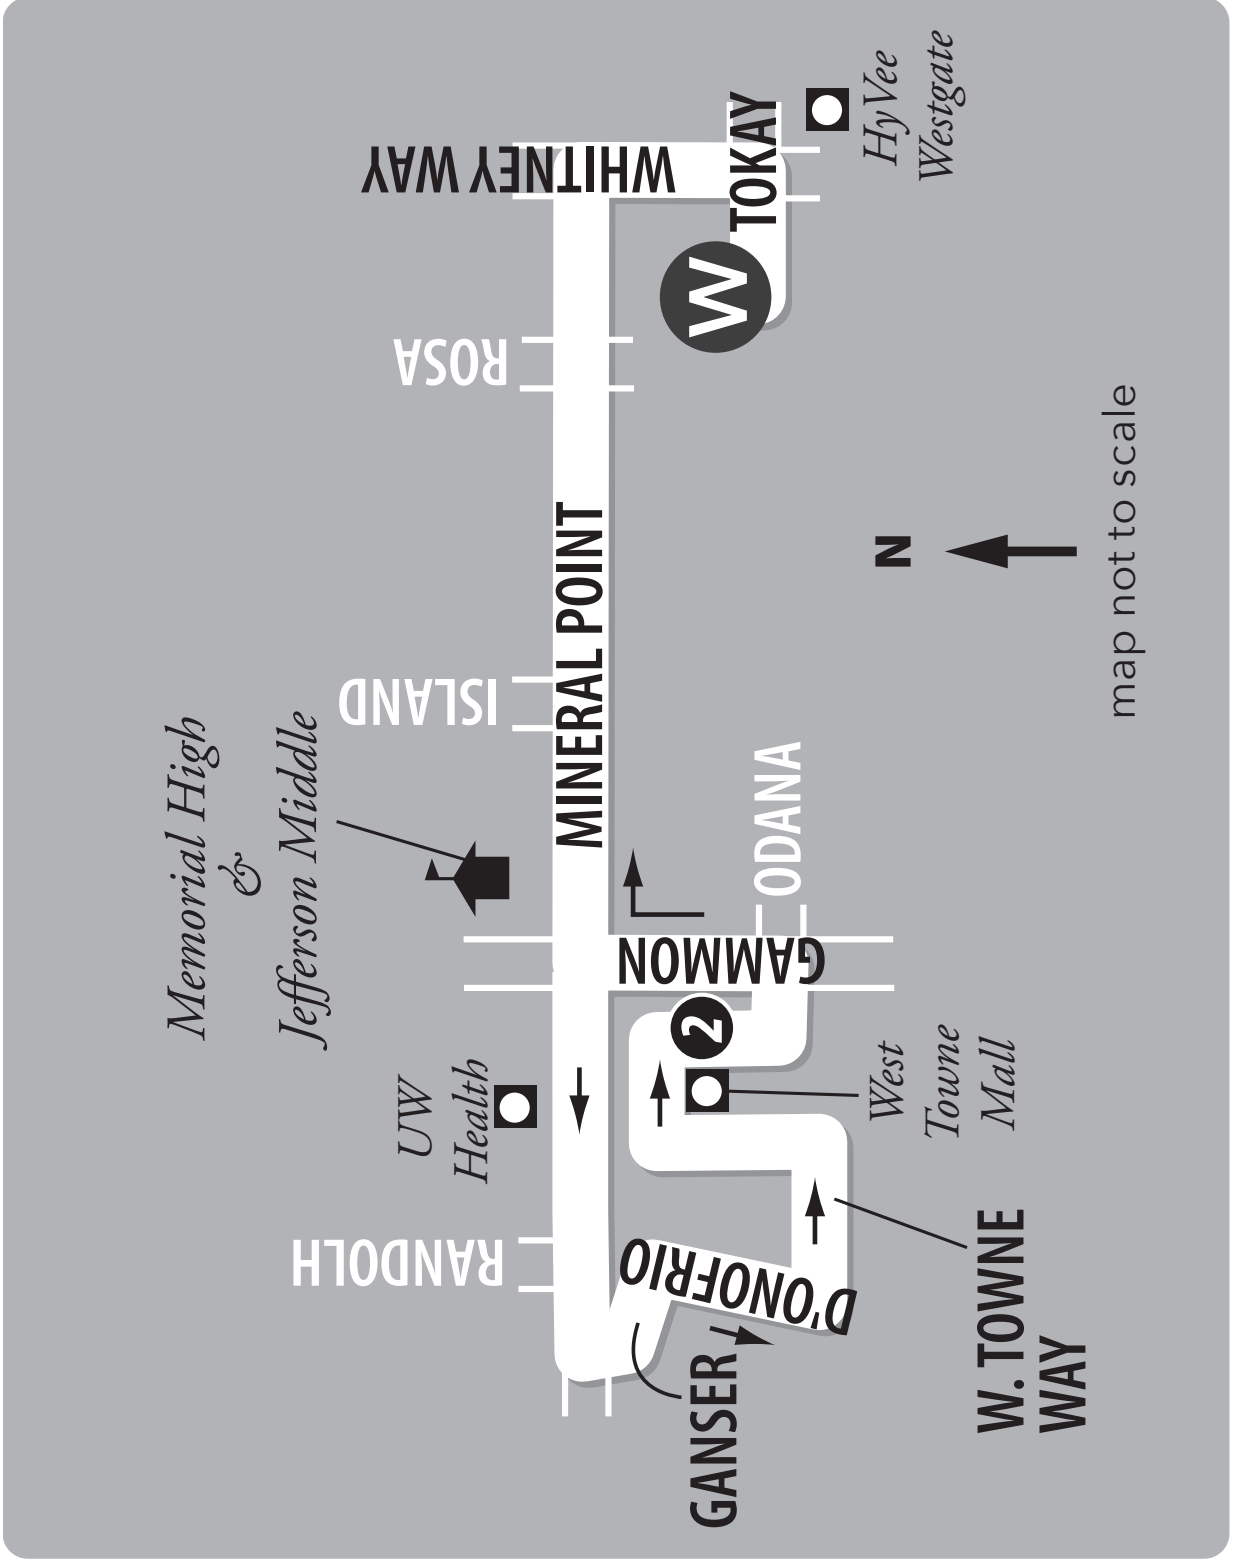

ROUTE 67 MAP

ROUTE 67

Weekday West Towne Mall Loop

From Route	West Transfer Point	West Towne Mall	West Transfer Point	To Route
→	W	2	W	→
6	6:00	6:15	6:25	6
6	6:30	6:45	6:55	6
6	7:00	7:15	7:25	6
6	7:30	7:45	7:55	6
6	8:00	8:15	8:25	6
6	8:30	8:45	8:55	6
6	9:00	9:15	9:25	6
6	9:30	9:45	9:55	6
6	10:00	10:15	10:25	6
6	10:30	10:45	10:55	6
6	11:00	11:15	11:25	6
6	11:30	11:45	11:55	6
6	12:00	12:15	12:25	6
6	12:30	12:45	12:55	6
6	1:00	1:15	1:25	6
6	1:30	1:45	1:55	6
6	2:00	2:15	2:25	6
6	2:30	2:45	2:55	6
6	3:00	3:15	3:25	6
6	3:30	3:45	3:55	6
6	4:00	4:15	4:25	6
6	4:30	4:45	4:55	6
6	5:00	5:15	5:25	6
6	5:30	5:45	5:55	6
6	6:00	6:15	6:25	6
6	6:30	6:45	6:55	6
6	7:00	7:15	7:25	6
6	7:30	7:45	7:55	6
6	8:00	8:15	8:25	6
6	8:30	8:45	8:55	6
6	9:00	9:15	9:25	6
6	9:30	9:45	9:55	6
6	10:00	10:15	10:25	6
6	10:30	10:45	10:55	6

*Trip starts at northbound Gammon & Odana (Stop 6159).
Trip does not serve West Towne Mall (Stop 6350).

ROUTE 67

Weekend / Holiday – West Towne Mall Loop

From Route	West Transfer Point	West Towne Mall	West Transfer Point	To Route
→	W	2	W	→
67	7:00	7:15	7:25	6
6	7:30	7:45	7:55	6
6	8:00	8:15	8:25	6
6	8:30	8:45	8:55	6
6	9:00	9:15	9:25	6
6	9:30	9:45	9:55	6
6	10:00	10:15	10:25	6
6	10:30	10:45	10:55	6
6	11:00	11:15	11:25	6
6	11:30	11:45	11:55	6
6	12:00	12:15	12:25	6
6	12:30	12:45	12:55	6
6	1:00	1:15	1:25	6
6	1:30	1:45	1:55	6
6	2:00	2:15	2:25	6
6	2:30	2:45	2:55	6
6	3:00	3:15	3:25	6
6	3:30	3:45	3:55	6
6	4:00	4:15	4:25	6
6	4:30	4:45	4:55	6
6	5:00	5:15	5:25	6
6	5:30	5:45	5:55	6
6	6:00	6:15	6:25	6
6	6:30	6:45	6:55	6
6	7:00	7:15	7:25	6
6	7:30	7:45	7:55	6
6	8:00	8:15	8:25	6/-
6	8:30	8:45	8:55	6/-
6	9:00	9:15	9:25	6/-
6	9:30	9:45	9:55	6
6	10:00	10:15	10:25	63
6	10:30	10:45	10:55	6

Trip is NOT operated on holidays.