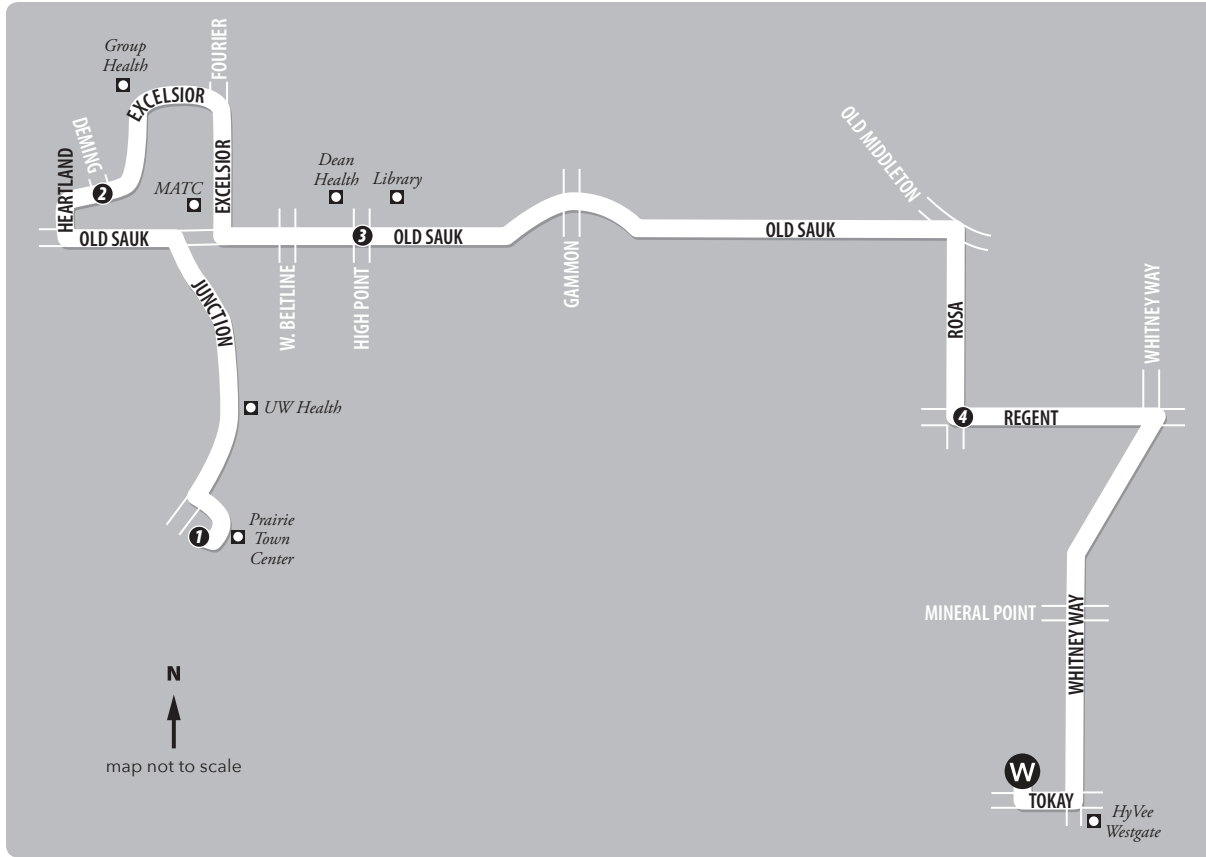

## ROUTE 68 MAP

### ROUTE 68

Weekend / Holiday

Prairie Town Center // WTP

From Route	Prairie Town Center	Excelsior & Deming	Old Sauk & High Point	Regent & Rosa	West Transfer Point	To Route
→	①	②	③	④	W	→
-	7:00	7:04	7:09	7:17	7:23	7
-/63	8:00	8:04	8:09	8:17	8:23	7
63	9:00	9:04	9:09	9:17	9:23	7
63	10:00	10:04	10:09	10:17	10:23	7
63	11:00	11:04	11:09	11:17	11:23	7
63	12:00	12:04	12:09	12:17	12:23	7
63	1:00	1:04	1:09	1:17	1:23	7
63	2:00	2:04	2:09	2:17	2:23	7
63	3:00	3:04	3:09	3:17	3:23	7
63	4:00	4:04	4:09	4:17	4:23	7
63	5:00	5:04	5:09	5:17	5:23	7
63	6:00	6:04	6:09	6:17	6:23	7
63	7:00	7:04	7:09	7:17	7:23	7/-
63	8:00	8:04	8:09	8:17	8:23	7
63	9:00	9:04	9:09	9:17	9:23	7
63	10:00	10:04	10:09	10:17	10:23	7

### ROUTE 68

Weekend / Holiday

WTP // Prairie Town Center

From Route	West Transfer Point	Rosa & Regent	Old Sauk & High Point	Heartland & Deming	Prairie Town Center	To Route
→	W	④	③	②	①	→
7	7:01	7:06	7:15	7:19	7:23	63
-/7	8:01	8:06	8:15	8:19	8:23	63
7	9:01	9:06	9:15	9:19	9:23	63
7	10:01	10:06	10:15	10:19	10:23	63
7	11:01	11:06	11:15	11:19	11:23	63
7	12:01	12:06	12:15	12:19	12:23	63
7	1:01	1:06	1:15	1:19	1:23	63
7	2:01	2:06	2:15	2:19	2:23	63
7	3:01	3:06	3:15	3:19	3:23	63
7	4:01	4:06	4:15	4:19	4:23	63
7	5:01	5:06	5:15	5:19	5:23	63
7	6:01	6:06	6:15	6:19	6:23	63
7	7:01	7:06	7:15	7:19	7:23	63/-
7	8:01	8:06	8:15	8:19	8:23	63
7	9:01	9:06	9:15	9:19	9:23	63
7	10:01	10:06	10:15	10:19	10:23	63

Trip is NOT operated on Sundays or holidays.

Trips are NOT operated on holidays.