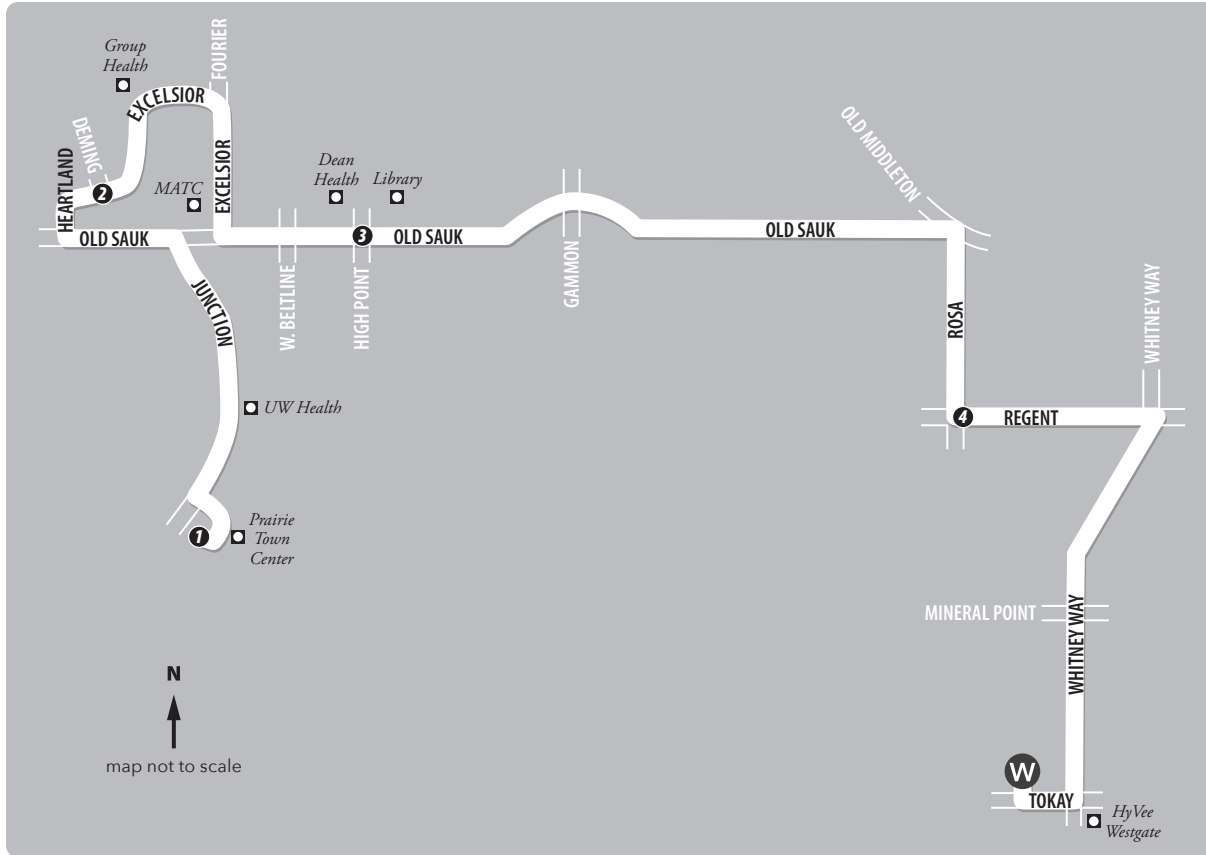

ROUTE 68 MAP

ROUTE 68

ROUTE 68

Weekend / Holiday

Prairie Town Center // WTP

From Route	Prairie Town Center	Excelsior & Deming	Old Sauk & High Point	Regent & Rosa	West Transfer Point	To Route
→	①	②	③	④	W	→
-	7:00	7:04	7:09	7:17	7:23	07
63	8:00	8:04	8:09	8:17	8:23	07
63	9:00	9:04	9:09	9:17	9:23	07
63	10:00	10:04	10:09	10:17	10:23	07
63	11:00	11:04	11:09	11:17	11:23	07
63	12:00	12:04	12:09	12:17	12:23	07
63	1:00	1:04	1:09	1:17	1:23	07
63	2:00	2:04	2:09	2:17	2:23	07
63	3:00	3:04	3:09	3:17	3:23	07
63	4:00	4:04	4:09	4:17	4:23	07
63	5:00	5:04	5:09	5:17	5:23	07
63	6:00	6:04	6:09	6:17	6:23	07
63	7:00	7:04	7:09	7:17	7:23	07
63	8:00	8:04	8:09	8:17	8:23	07
63	9:00	9:04	9:09	9:17	9:23	07
63	10:00	10:04	10:09	10:17	10:23	07

ROUTE 68

Weekend / Holiday

WTP // Prairie Town Center

From Route	West Transfer Point	Rosa & Regent	Old Sauk & High Point	Heartland & Deming	Prairie Town Center	To Route
→	W	④	③	②	①	→
07	7:01	7:06	7:15	7:19	7:23	63
07	8:01	8:06	8:15	8:19	8:23	63
07	9:01	9:06	9:15	9:19	9:23	63
07	10:01	10:06	10:15	10:19	10:23	63
07	11:01	11:06	11:15	11:19	11:23	63
07	12:01	12:06	12:15	12:19	12:23	63
07	1:01	1:06	1:15	1:19	1:23	63
07	2:01	2:06	2:15	2:19	2:23	63
-	3:01	3:06	3:15	3:19	3:23	63
07	4:01	4:06	4:15	4:19	4:23	63
07	5:01	5:06	5:15	5:19	5:23	63
07	6:01	6:06	6:15	6:19	6:23	63
07	7:01	7:06	7:15	7:19	7:23	63
07	8:01	8:06	8:15	8:19	8:23	63
07	9:01	9:06	9:15	9:19	9:23	63
07	10:01	10:06	10:15	10:19	10:23	63

Trip is NOT operated on holidays.