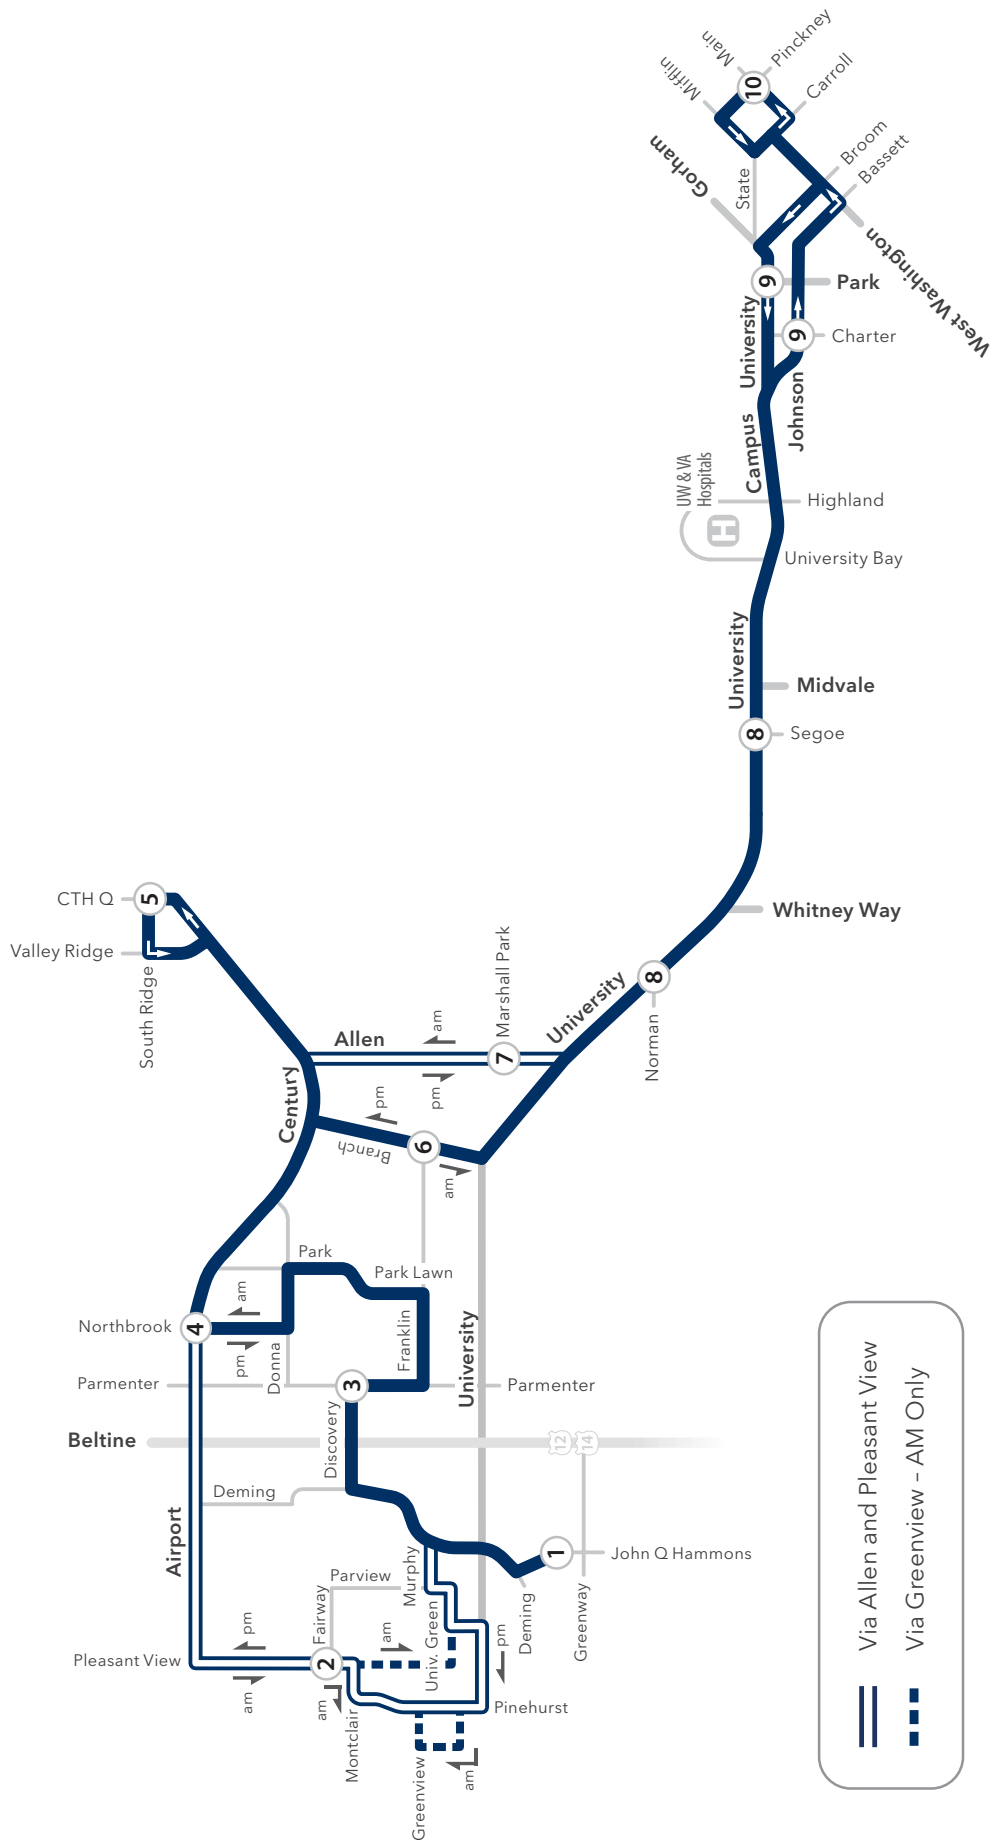

ROUTE 72 MAP

ROUTE 72

ROUTE 72

Weekday

Middleton // Capitol Square

From Route	JQ Hammons & Greenway	Pleasant View & Fairway	Discovery & Parmenter	Northbrook & Century	Southridge & Hwy Q	Branch & Franklin	Allen & Marshall Park	University & Norman	Johnson & Charter	Pinckney & Main	To Route
	①	②	③	④	⑤	⑥	⑦	⑧	⑨	⑩	
38	6:12	-	6:17	6:24	6:30	6:37	-	6:42	6:52	7:00	72
-	6:35	-	6:40	6:47	6:56	7:05	-	7:11	7:21	7:30	72
-	7:05	-	7:10	7:17	7:26	7:35	-	7:41	7:51	8:00	72
72	7:29	-	7:34	7:44	7:54	8:03	-	8:09	8:19	8:30	-
72	8:02	-	8:07	8:15	8:25	8:33	-	8:39	8:49	9:00	-
72	8:35	-	8:40	8:48	8:56	9:03	-	9:09	9:19	9:30	-
72	3:59	4:05	-	4:13*	-	-	4:21	4:25	4:37	4:47	72
72	4:29	4:35	-	4:43*	-	-	4:51	4:55	5:07	5:17	72
72	4:59	5:05	-	5:13*	-	-	5:21	5:25	5:37	5:47	72
72	5:29	5:35	-	5:43*	-	-	5:51	5:55	6:07	6:17	-

*Trip stops at eastbound Century & Northbrook (Stop 6663). All others stop at northbound Northbrook & Century (Stop 6475).

ROUTE 72

Weekday

Capitol Square // Middleton

From Route	Pinckney & Main	University & Park	University & Segoe	Allen & Marshall Park	Branch & Franklin	Southridge & Hwy Q	Northbrook & Century	Discovery & Parmenter	Pleasant View & Fairway	JQ Hammons & Greenway	To Route
	⑩	⑨	⑧	⑦	⑥	⑤	④	③	②	①	
44	6:40	6:46	6:55	6:59	-	-	7:05	-	7:13	7:25	72
72	7:03	7:12	7:21	7:26	-	-	7:33	-	7:42	7:54	72
72	7:33	7:42	7:51	7:56	-	-	8:03	-	8:12	8:24	72
72	8:03	8:12	8:21	8:26	-	-	8:33	-	8:42	8:54	-
-	2:50	3:00	3:10	-	3:19	3:26	3:33*	3:42	-	3:46	72
-	3:20	3:30	3:40	-	3:49	3:56	4:04*	4:13	-	4:17	72
-	3:50	4:00	4:11	-	4:21	4:28	4:36*	4:45	-	4:49	72
-	4:20	4:31	4:42	-	4:51	4:58	5:07*	5:16	-	5:20	72
72	4:51	5:03	5:14	-	5:23	5:30	5:37*	5:46	-	5:50	-
72	5:21	5:32	5:43	-	5:52	5:59	6:06*	6:15	-	6:19	-
72	5:51	6:01	6:12	-	6:20	6:27	6:34*	6:42	-	6:46	-

*Trip stops at southbound Northbrook & Century (Stop 6758). All others stop at westbound Century & Northbrook (Stop 6684).