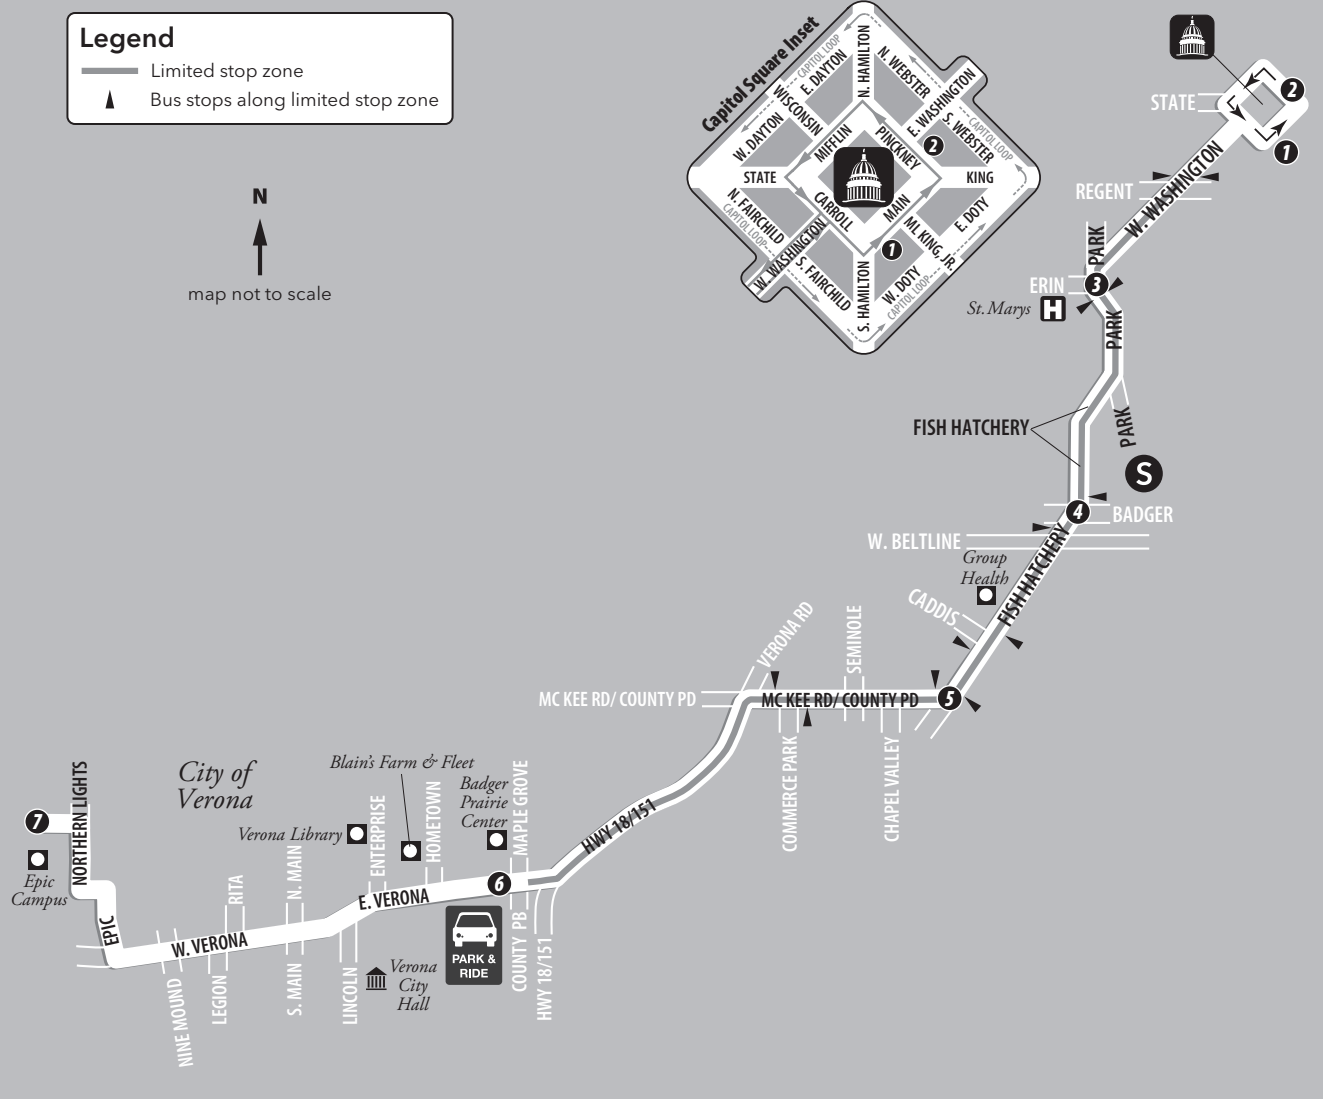

# ROUTE 75 MAP

**Legend**

- Limited stop zone
- ▲ Bus stops along limited stop zone

N  
↑  
map not to scale

# ROUTE 75

## ROUTE 75

Weekday

Capitol Square // Verona // Epic Campus

From Route	Main & Carroll	Pinckney & Main	Park & Erin	Fish Hatch & Badger	McKee & Fish Hatch	Verona Rd & Maple Grove	Epic Campus	To Route
	①	②	③	④	⑤	⑥	⑦	
-	-	6:10	6:19	6:23	6:28	6:37	6:46	55
-	-	6:40	6:49	6:53	6:58	7:07	7:16	55
-	-	7:10	7:19	7:23	7:28	7:37	7:46	55
75	7:35	7:40	7:50	7:54	7:59	8:10	8:19	55
23	-	7:55	8:04	8:08	8:13	8:24	8:33	55
23	-	8:25	8:34	8:38	8:43	8:54	9:03	-
-	<b>4:15</b>	<b>4:16</b>	<b>4:25</b>	<b>4:30</b>	<b>4:36</b>	<b>4:48</b>	<b>5:01</b>	55
-	<b>4:30</b>	<b>4:31</b>	<b>4:40</b>	<b>4:45</b>	<b>4:51</b>	<b>5:03</b>	<b>5:16</b>	55
75	<b>5:42</b>	<b>5:43</b>	<b>5:51</b>	<b>5:55</b>	<b>6:01</b>	<b>6:12</b>	<b>6:21</b>	55

## ROUTE 75

Weekday

Epic Campus // Verona // Capitol Square

From Route	Epic Campus	Verona Rd & Maple Grove	Fish Hatch & McKee	Fish Hatch & Badger	Park & Erin	Main & Carroll	Pinckney & Main	To Route
	⑦	⑥	⑤	④	③	①	②	
55	7:00	7:08	7:17	7:22	7:27	7:35	7:36	75
55	8:00	8:08	8:17	8:23	8:28	8:37	8:38	-
55	8:30	8:38	8:47	8:53	8:58	9:07	9:08	-
55	9:00	9:08	9:17	9:23	9:28	9:37	9:38	-
-	<b>4:45</b>	<b>4:53</b>	<b>5:02</b>	<b>5:07</b>	<b>5:12</b>	<b>5:21</b>	-	-
-	<b>5:00</b>	<b>5:08</b>	<b>5:17</b>	<b>5:22</b>	<b>5:27</b>	<b>5:36</b>	<b>5:43</b>	75
55	<b>5:05</b>	<b>5:13</b>	<b>5:22</b>	<b>5:27</b>	<b>5:32</b>	<b>5:41</b>	-	-
55	<b>5:35</b>	<b>5:43</b>	<b>5:51</b>	<b>5:57</b>	<b>6:02</b>	<b>6:11</b>	<b>6:12</b>	-
55	<b>6:20</b>	<b>6:28</b>	<b>6:36</b>	<b>6:41</b>	<b>6:45</b>	<b>6:54</b>	<b>6:55</b>	-
55	<b>6:35</b>	<b>6:43</b>	<b>6:51</b>	<b>6:56</b>	<b>7:00</b>	<b>7:09</b>	<b>7:10</b>	-