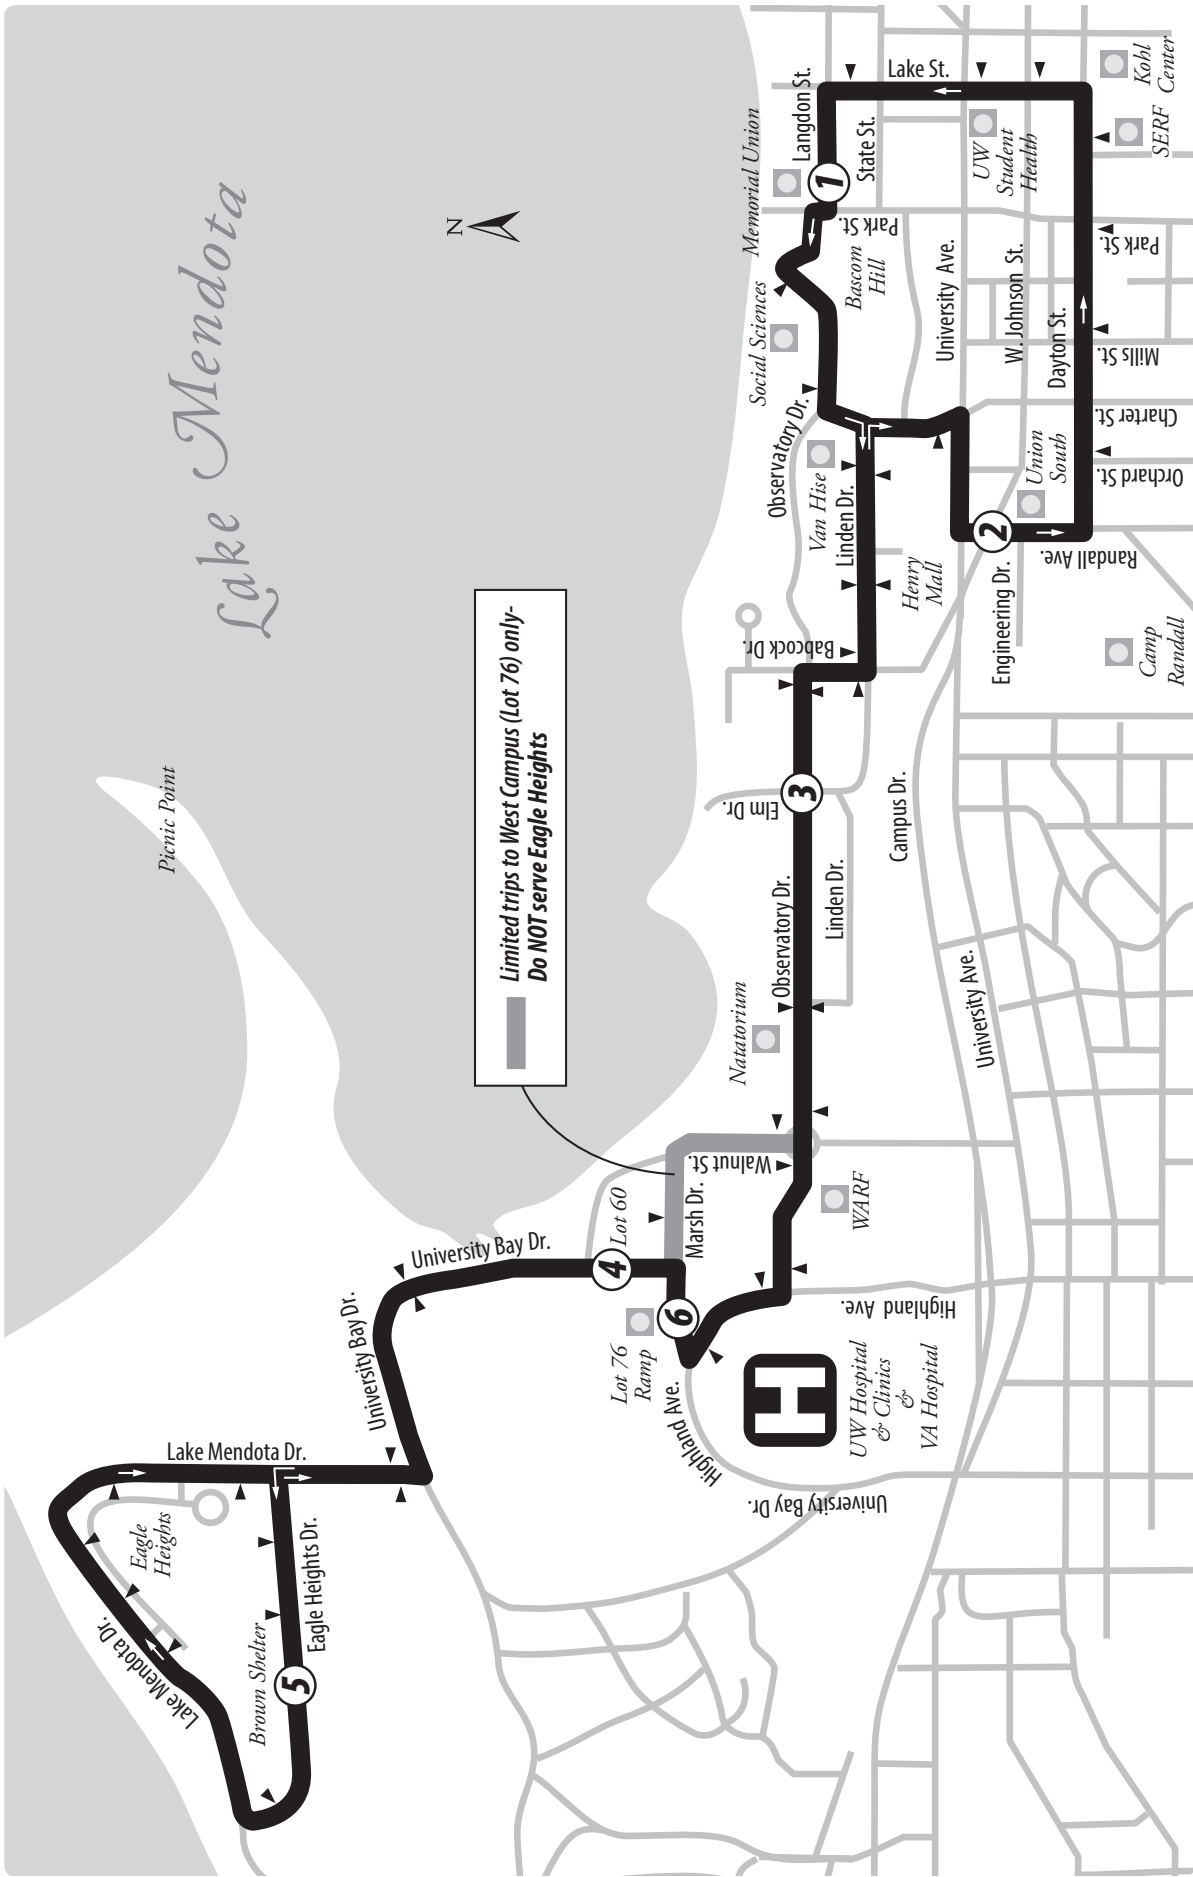

# ROUTE 80 MAP

# ROUTE 80

Limited trips serving West Campus // Lot 76 Ramp.

Trips ONLY operate Friday - Sunday.