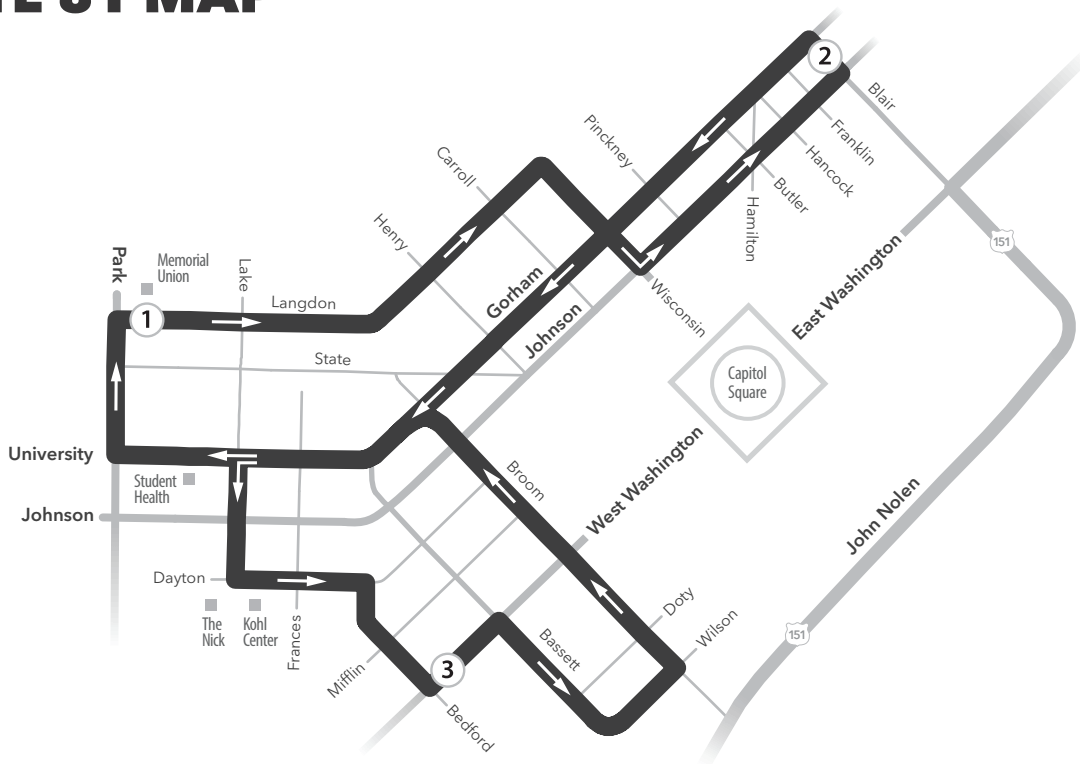

ROUTE 81 MAP

ROUTE 81

Weekday/Weekend Standard Service – Johnson // West Washington Loop

From Route	Langdon at Memorial Union (#0070)	Blair & Johnson (#1791)	W Washington & Bedford (#0967)	Langdon at Memorial Union (#0010)	To Route
	1	2	3	1	
-	6:35	6:42	6:52	7:02	81
81	7:05	7:12	7:22	7:32	81
81	7:35	7:42	7:52	8:02	81
81	8:05	8:12	8:22	8:32	81
81	8:35	8:42	8:52	9:02	81
81	9:05	9:12	9:22	9:32	81
81	9:35	9:42	9:52	10:02	81
81	10:05	10:12	10:22	10:32	81
81	10:35	10:42	10:52	11:02	81
81	11:05	11:12	11:22	11:32	81
81	11:35	11:42	11:52	12:02	81
81	12:05	12:12	12:22	12:32	81
81	12:35	12:42	12:52	1:02	81
81	1:05	1:12	1:22	1:32	81
81	1:35	1:42	1:52	2:02	81
81	2:05	2:12	2:22	2:32	81
81	2:35	2:42	2:52	3:02	-

Trips operate late Friday & Saturday nights ONLY.