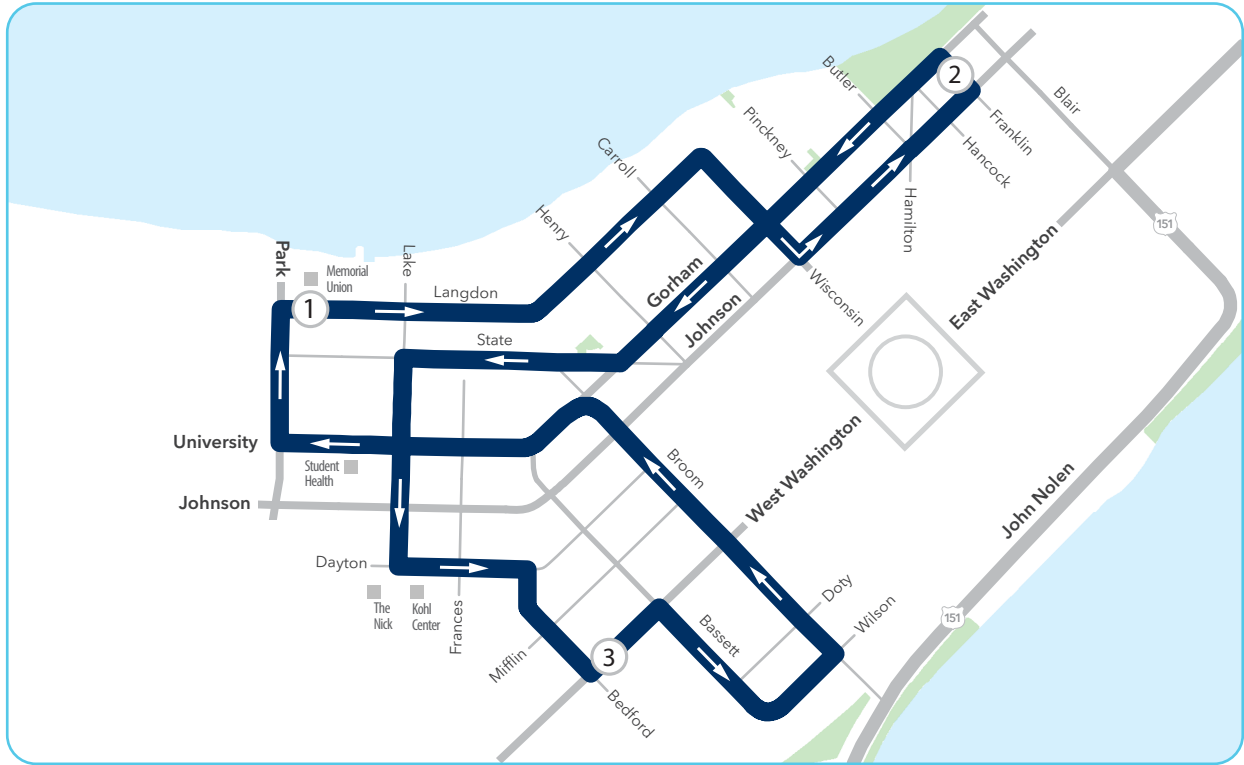

ROUTE 81 MAP

ROUTE 81

ROUTE 81

Weekday/Weekend Standard Service – Johnson // West Washington Loop

From Route	Langdon at Memorial Union (#0070)	Franklin & Johnson (#1593)	W Washington & Bedford (#0967)	Langdon at Memorial Union (#0010)	To Route
	1	2	3	1	
-	6:35	6:42	6:52	7:02	81
81	7:05	7:12	7:22	7:32	81
81	7:35	7:42	7:52	8:02	81
81	8:05	8:12	8:22	8:32	81
81	8:35	8:42	8:52	9:02	81
81	9:05	9:12	9:22	9:32	81
81	9:35	9:42	9:52	10:02	81
81	10:05	10:12	10:22	10:32	81
81	10:35	10:42	10:52	11:02	81
81	11:05	11:12	11:22	11:32	81
81	11:35	11:42	11:52	12:02	81
81	12:05	12:12	12:22	12:32	81
81	12:35	12:42	12:52	1:02	81
81	1:05	1:12	1:22	1:32	81
81	1:35	1:42	1:52	2:02	81
81	2:05	2:12	2:22	2:32	81
81	2:35	2:42	2:52	3:02	-

Trips operate late Friday & Saturday nights ONLY.