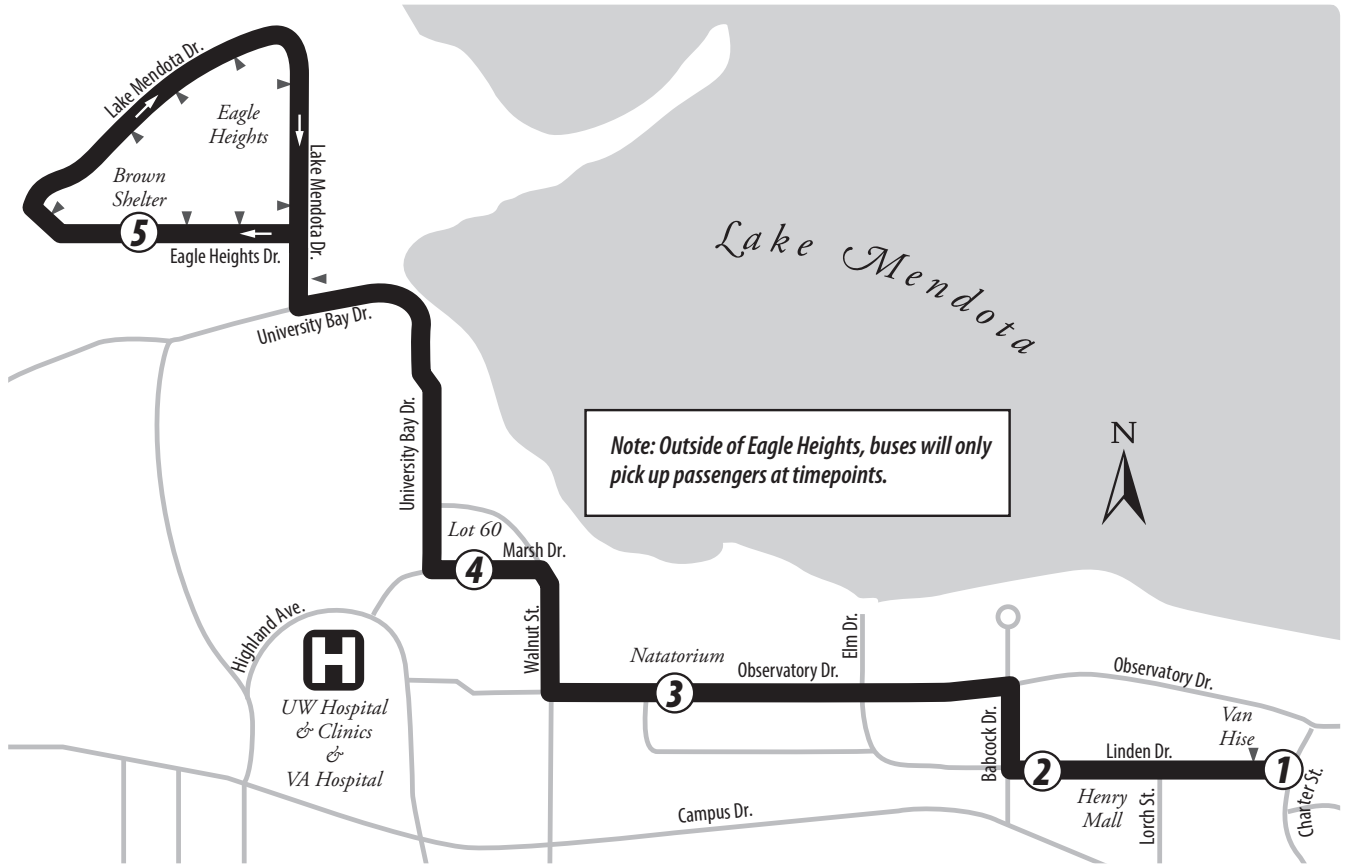

# ROUTE 84 MAP

## ROUTE 84

Weekday Standard and Recess Service

Eagle Heights Express

From Route	Linden at Van Hise Hall	Linden & Babcock	Observatory & Natorium	Marsh & Lot 60	Eagle Heights at Brown Shelter	Linden at Van Hise Hall	To Route
-	① 4:40	② 4:42	③ 4:45	④ 4:49	⑤ 4:54	① 5:10	84
84	5:10	5:12	5:15	5:19	5:24	5:40	84
84	5:40	5:42	5:45	5:49	5:54	6:10	84
84	6:10	6:12	6:15	6:19	6:24	6:40	84
84	6:40	6:42	6:45	6:49	6:54	-	-