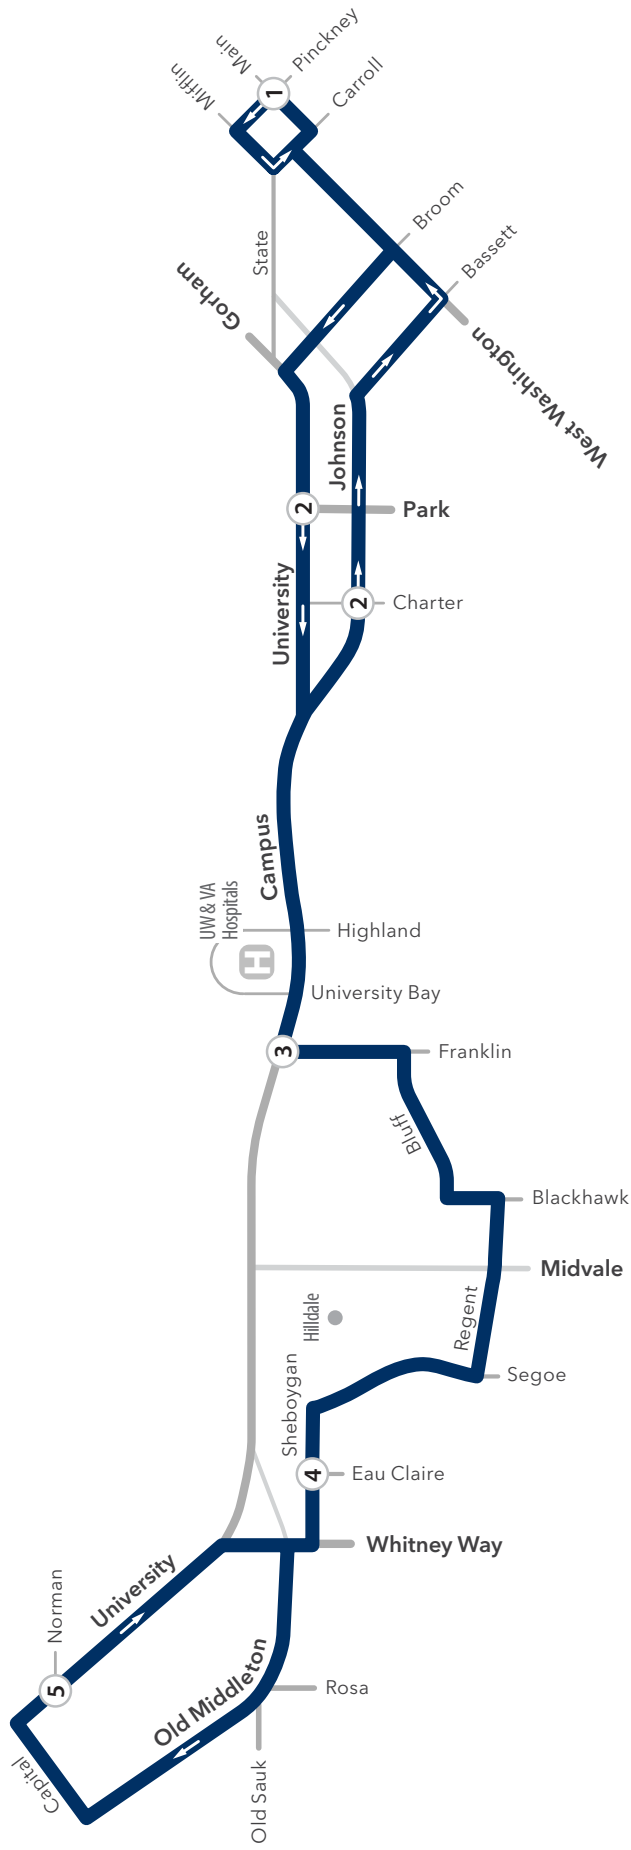

# ROUTE 8

Weekday Capitol Square // Spring Harbor

From Route	Pinckney & Main	University & Park	Franklin & University	Sheboygan & Eau Claire	University & Norman	To Route
→	①	②	③	④	⑤	→
–	6:55	7:03	7:09	7:15	7:20	8
–	7:25	7:33	7:39	7:45	7:50	8
8	7:55	8:03	8:09	8:15	8:20	8
8	8:25	8:33	8:39	8:45	8:50	8
8	8:55	9:03	9:09	9:15	9:20	8
8	9:25	9:33	9:39	9:45	9:50	8
8	9:55	10:03	10:09	10:16	10:21	8
8	10:25	10:33	10:39	10:46	10:51	8
8	10:55	11:03	11:09	11:16	11:21	8
8	11:25	11:33	11:39	11:46	11:51	8
8	11:55	12:03	12:09	12:16	12:21	8
8	12:25	12:33	12:39	12:46	12:51	8
8	12:55	1:03	1:09	1:16	1:21	8
8	1:25	1:33	1:39	1:46	1:51	8
8	1:55	2:03	2:09	2:16	2:21	8
8	2:25	2:33	2:39	2:46	2:51	8
8	2:54	3:03	3:09	3:16	3:21	8
8	3:24	3:33	3:39	3:46	3:51	8
8	3:54	4:03	4:09	4:16	4:21	8
8	4:24	4:33	4:39	4:46	4:51	8
8	4:54	5:03	5:09	5:16	5:21	8
8	5:24	5:33	5:39	5:46	5:51	8
8	6:24	6:33	6:39	6:46	6:51	8
8	7:25	7:33	7:39	7:46	7:51	8
8	8:25	8:33	8:39	8:46	8:51	8
8	9:25	9:33	9:39	9:46	9:51	8
8	10:25	10:33	10:39	10:46	10:51	–

# ROUTE 8

Weekday Spring Harbor // Capitol Square

From Route	University & Norman	Sheboygan & Eau Claire	Franklin & University	Johnson & Charter	Pinckney & Main	To Route
→	⑤	④	③	②	①	→
8	7:25	7:29	7:38	7:43	7:52	8
8	7:55	7:59	8:08	8:13	8:22	8
8	8:25	8:29	8:38	8:43	8:52	8
8	8:55	8:59	9:08	9:13	9:22	8
8	9:25	9:29	9:38	9:43	9:52	8
8	9:55	9:59	10:08	10:13	10:22	8
8	10:25	10:29	10:38	10:43	10:52	8
8	10:55	10:58	11:06	11:11	11:20	8
8	11:25	11:28	11:35	11:40	11:49	8
8	11:55	11:58	12:05	12:10	12:19	8
8	12:25	12:28	12:35	12:40	12:49	8
8	12:55	12:58	1:05	1:10	1:19	8
8	1:25	1:28	1:35	1:40	1:49	8
8	1:55	1:58	2:05	2:10	2:19	8
8	2:25	2:28	2:35	2:40	2:49	8
8	2:55	2:58	3:05	3:10	3:19	8
8	3:25	3:28	3:35	3:40	3:50	8
8	3:55	3:58	4:05	4:10	4:20	8
8	4:25	4:28	4:35	4:40	4:50	8
8	4:55	4:58	5:05	5:10	5:20	8
8	5:25	5:28	5:35	5:40	5:49	–
8	5:55	5:58	6:05	6:10	6:19	8
8	6:55	6:58	7:05	7:10	7:19	8
8	7:55	7:58	8:05	8:10	8:19	8
8	8:55	8:58	9:05	9:10	9:19	8
8	9:55	9:58	10:05	10:10	10:19	8