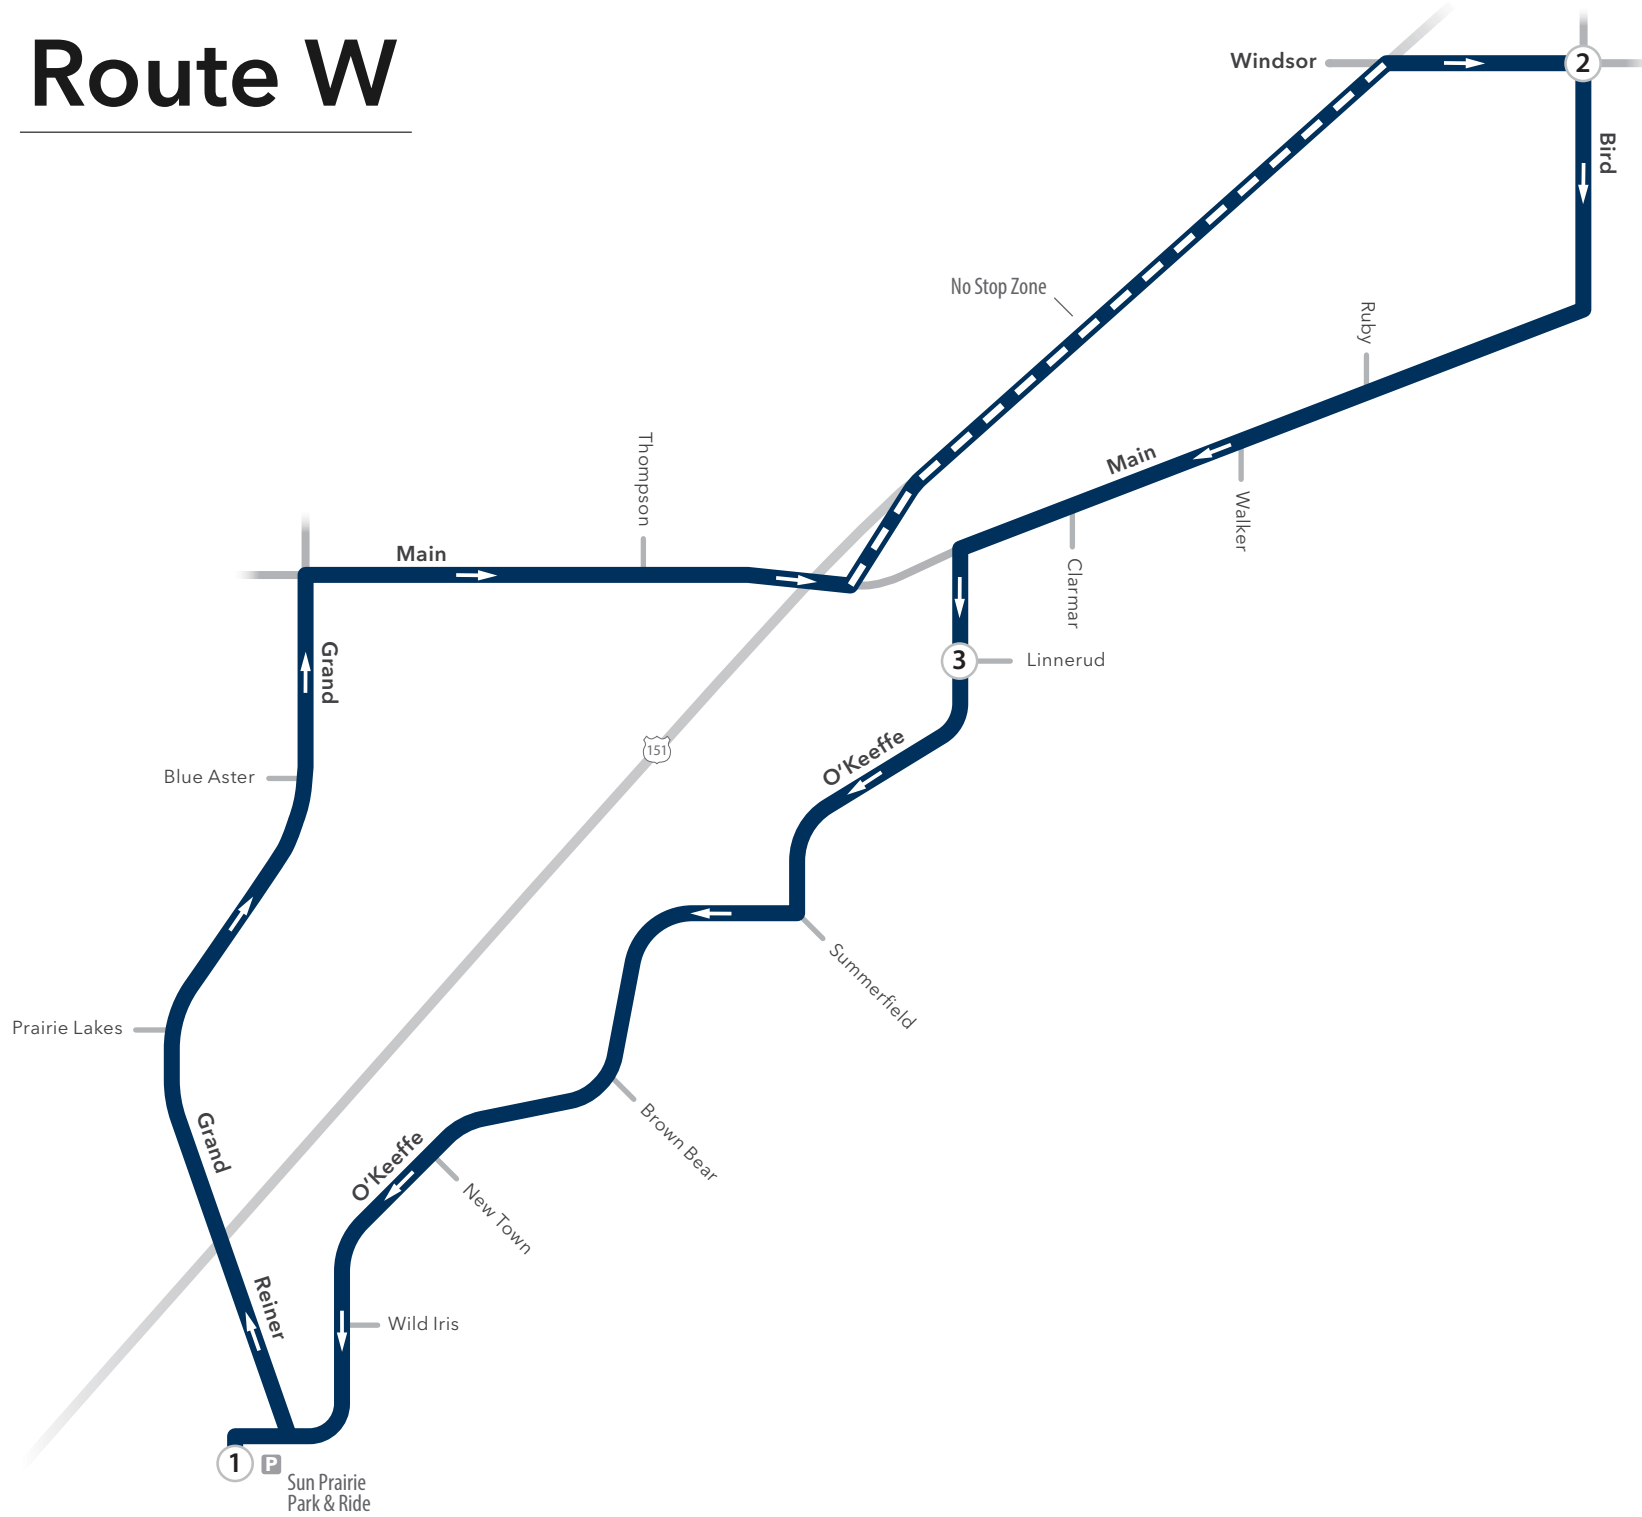

Route W

WEEKDAYS**Route W - Loop**

Effective: Sunday, June 11

| From | Sun Prairie Park and Ride | Bird and Windsor | Okeeffe and Linnerud | Sun Prairie Park and Ride | Becomes Route |
|-------------|--|-----------------------------|-------------------------------------|--|--------------------------|
| | 1 | 2 | 3 | 1 | |
| GA | 6:10 | 6:21 | 6:28 | 6:36 | A |
| A | 6:40 | 6:51 | 6:58 | 7:06 | A |
| GA | 7:10 | 7:21 | 7:28 | 7:36 | A |
| A | 7:40 | 7:51 | 7:58 | 8:06 | A |
| A | 8:10 | 8:21 | 8:28 | 8:36 | A |
| A | 8:40 | 8:51 | 8:58 | 9:06 | A |
| A | 9:10 | 9:21 | 9:28 | 9:36 | A |
| A | 9:40 | 9:51 | 9:58 | 10:06 | A |
| A | 10:10 | 10:21 | 10:28 | 10:36 | A |
| A | 10:40 | 10:51 | 10:58 | 11:06 | A |
| A | 11:10 | 11:21 | 11:28 | 11:36 | A |
| A | 11:40 | 11:51 | 11:58 | 12:06 | A |
| A | 12:10 | 12:21 | 12:28 | 12:36 | A |
| A | 12:40 | 12:51 | 12:58 | 1:06 | A |
| A | 1:10 | 1:21 | 1:28 | 1:36 | A |
| A | 1:40 | 1:51 | 1:58 | 2:06 | A |
| A | 2:10 | 2:21 | 2:28 | 2:36 | A |
| A | 2:40 | 2:51 | 2:58 | 3:06 | A |
| A | 3:10 | 3:21 | 3:28 | 3:36 | A |
| A | 3:40 | 3:51 | 3:58 | 4:06 | A |
| A | 4:10 | 4:21 | 4:28 | 4:36 | A |
| A | 4:40 | 4:51 | 4:58 | 5:06 | A |
| A | 5:10 | 5:21 | 5:28 | 5:36 | A |
| A | 5:40 | 5:51 | 5:58 | 6:06 | A |
| A | 6:10 | 6:21 | 6:28 | 6:36 | A |
| A | 6:40 | 6:51 | 6:58 | 7:06 | GA |