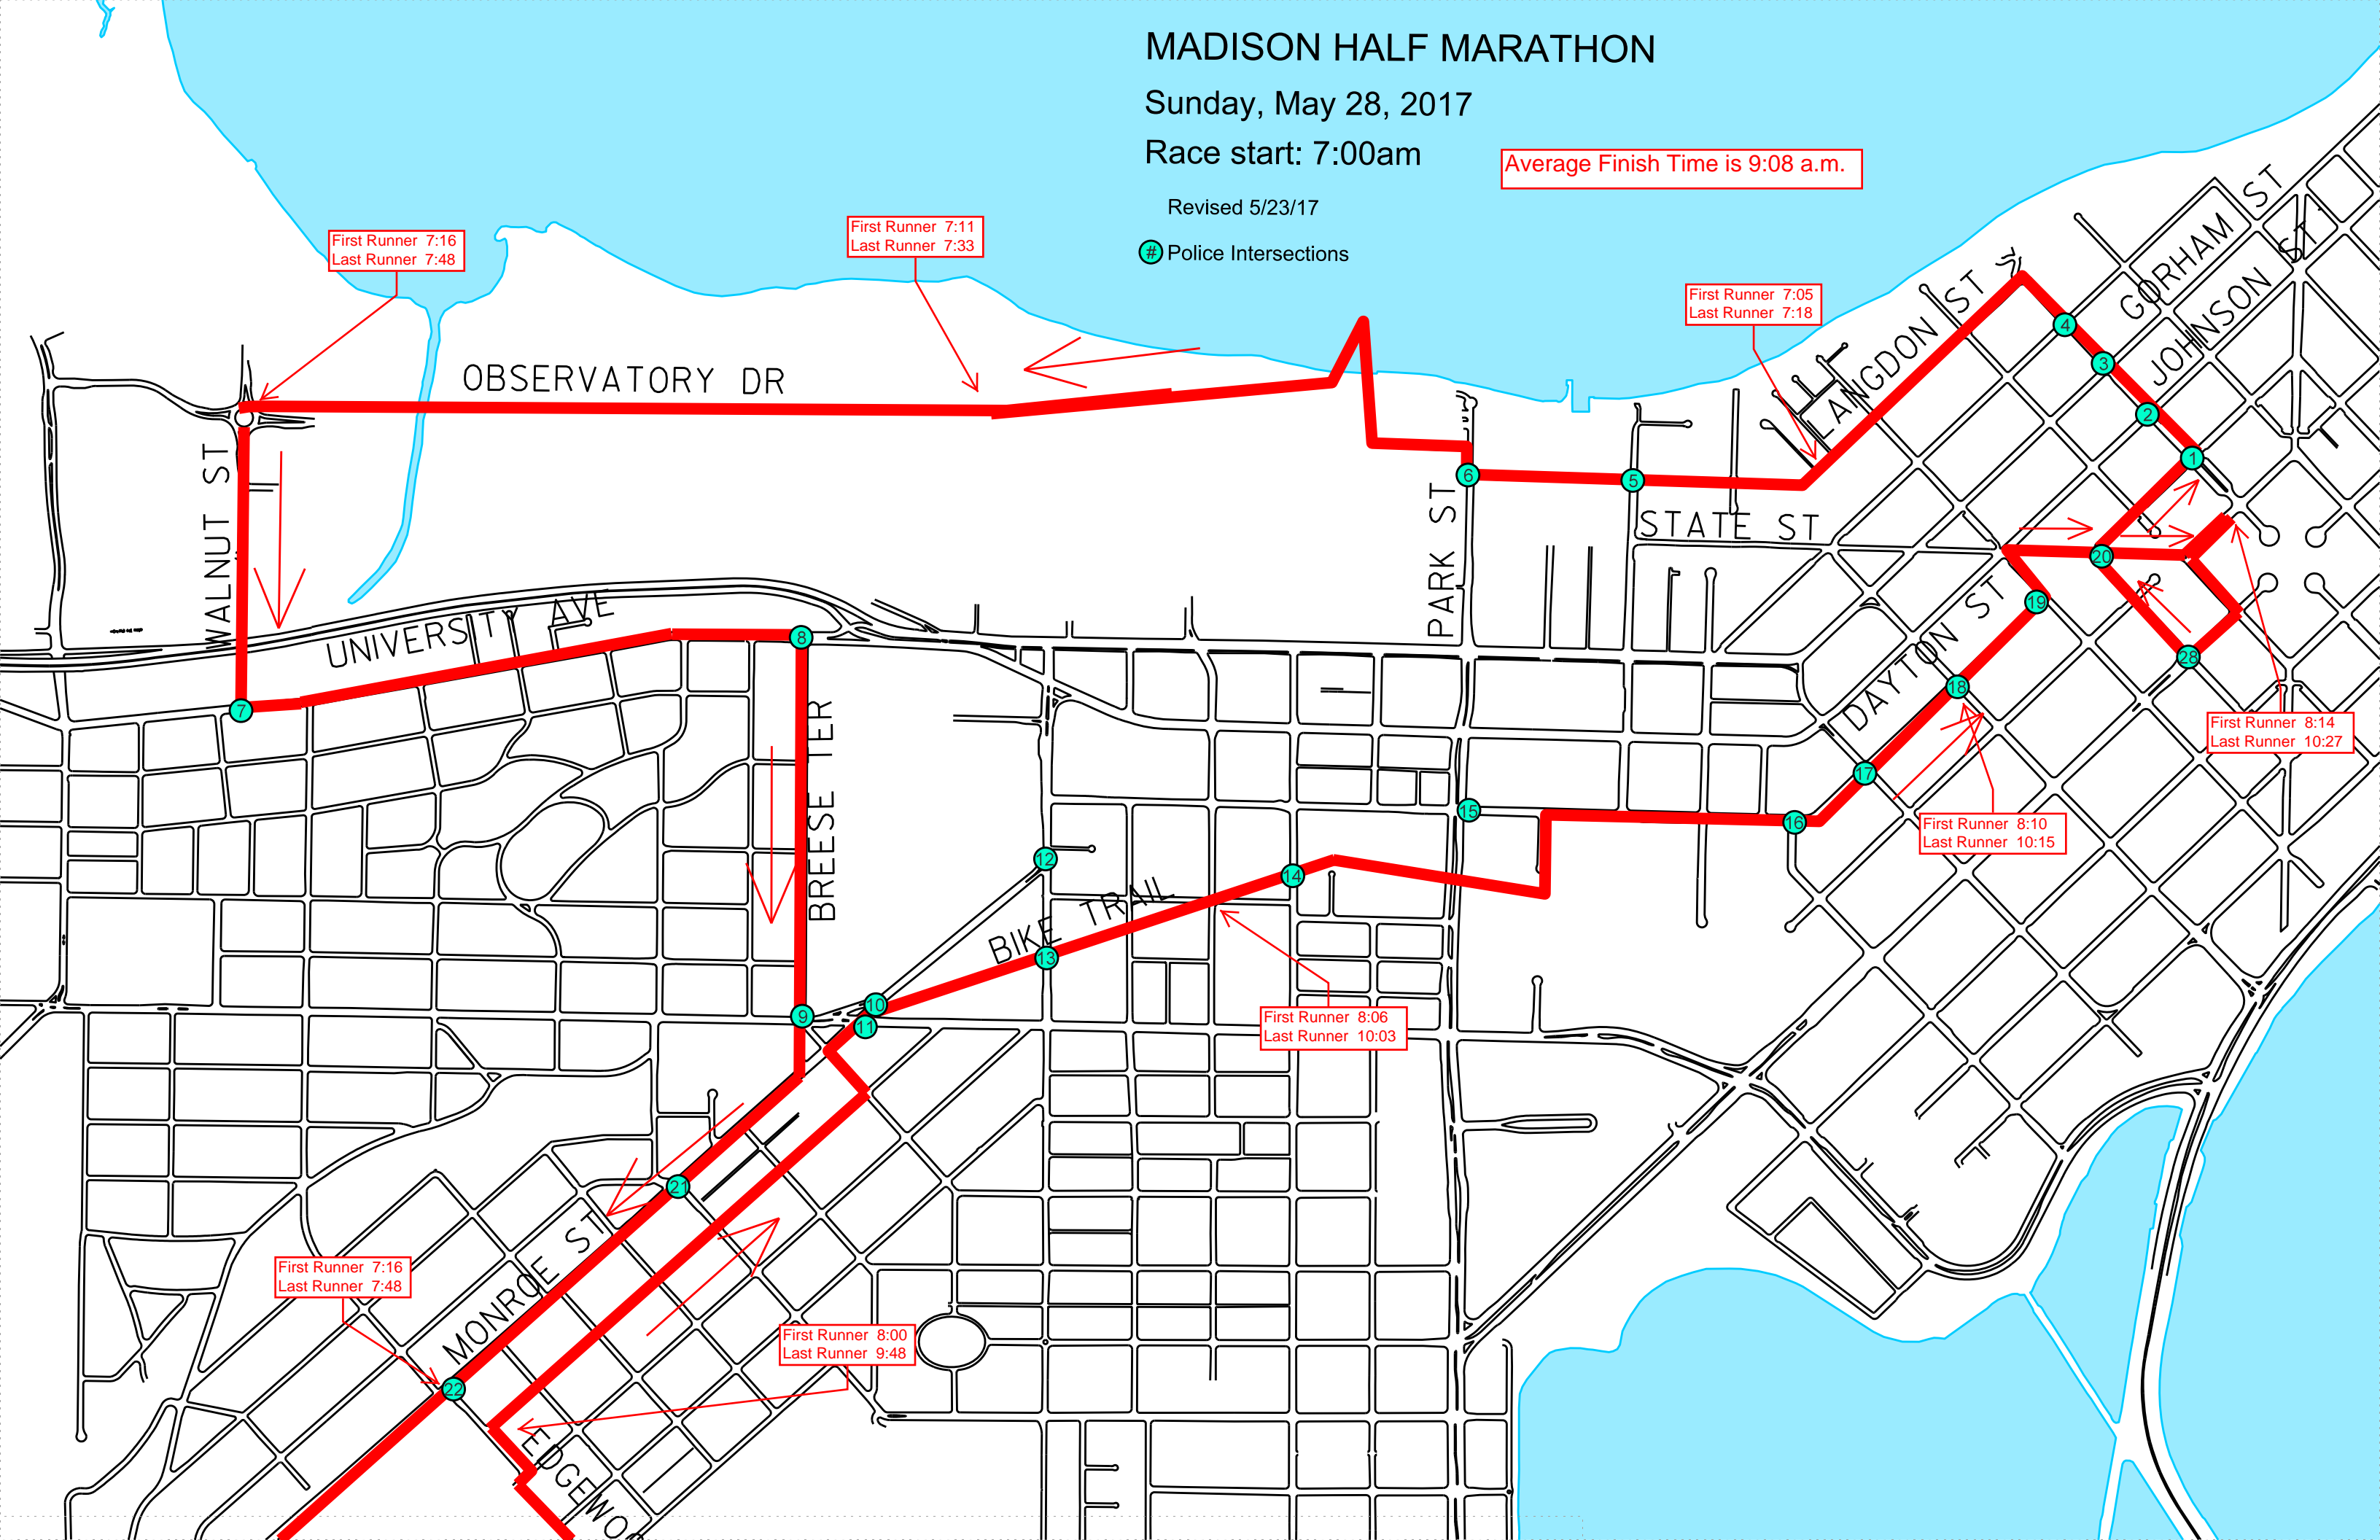

# MADISON HALF MARATHON

Sunday, May 28, 2017

Race start: 7:00am

Average Finish Time is 9:08 a.m.

Revised 5/23/17

● Police Intersections

KNICKEBROCKE  
MONROE ST

WOOD AVE

ODANA ST

NAKOMA RD

SEMINOLE HWY

MANITOU WY

ARBORETUM DR

First Runner 7:33  
Last Runner 8:33

First Runner 7:38  
Last Runner 8:48

First Runner 7:44  
Last Runner 9:03

First Runner 7:49  
Last Runner 9:18

First Runner 7:55  
Last Runner 9:33