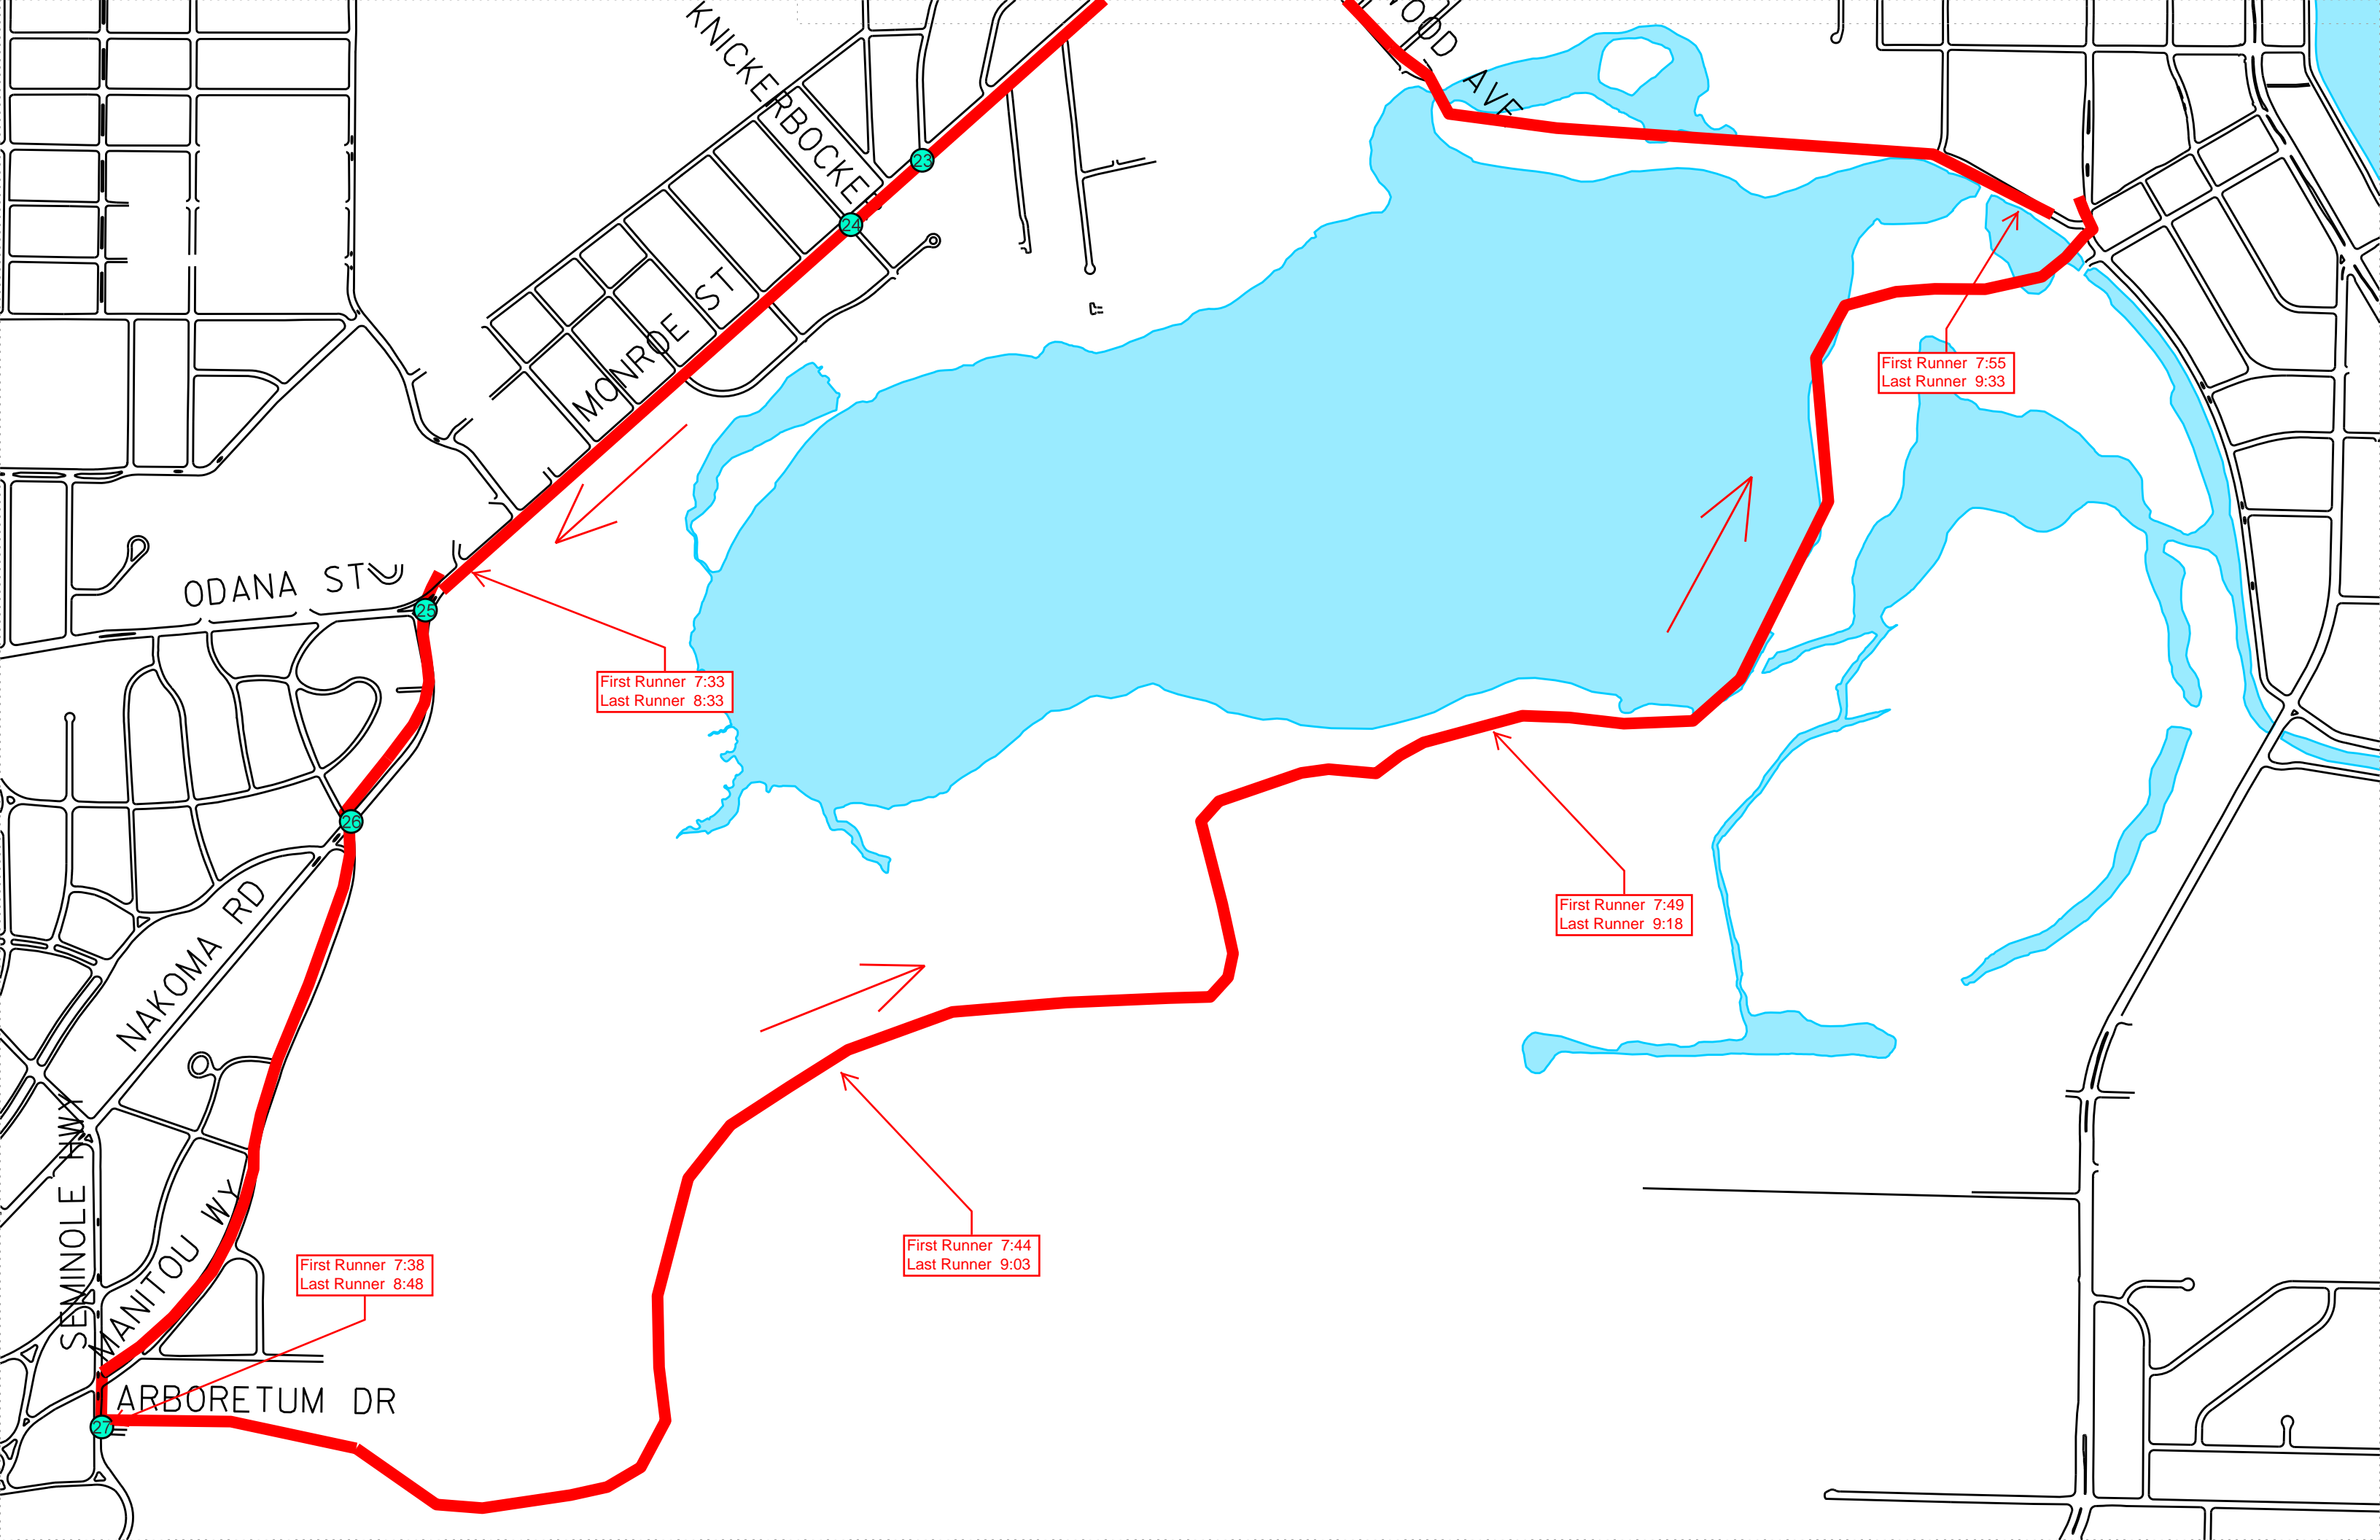

# MADISON HALF MARATHON

Sunday, May 28, 2017

Race start: 7:00am

Average Finish Time is 9:08 a.m.

Revised 5/23/17

● Police Intersections

KNICKEBROCKE  
MONROE ST

WOOD AVE

ODANA ST

NAKOMA RD

SEMINOLE HWY

MANITOU WY

ARBORETUM DR

First Runner 7:33  
Last Runner 8:33

First Runner 7:38  
Last Runner 8:48

First Runner 7:44  
Last Runner 9:03

First Runner 7:49  
Last Runner 9:18

First Runner 7:55  
Last Runner 9:33